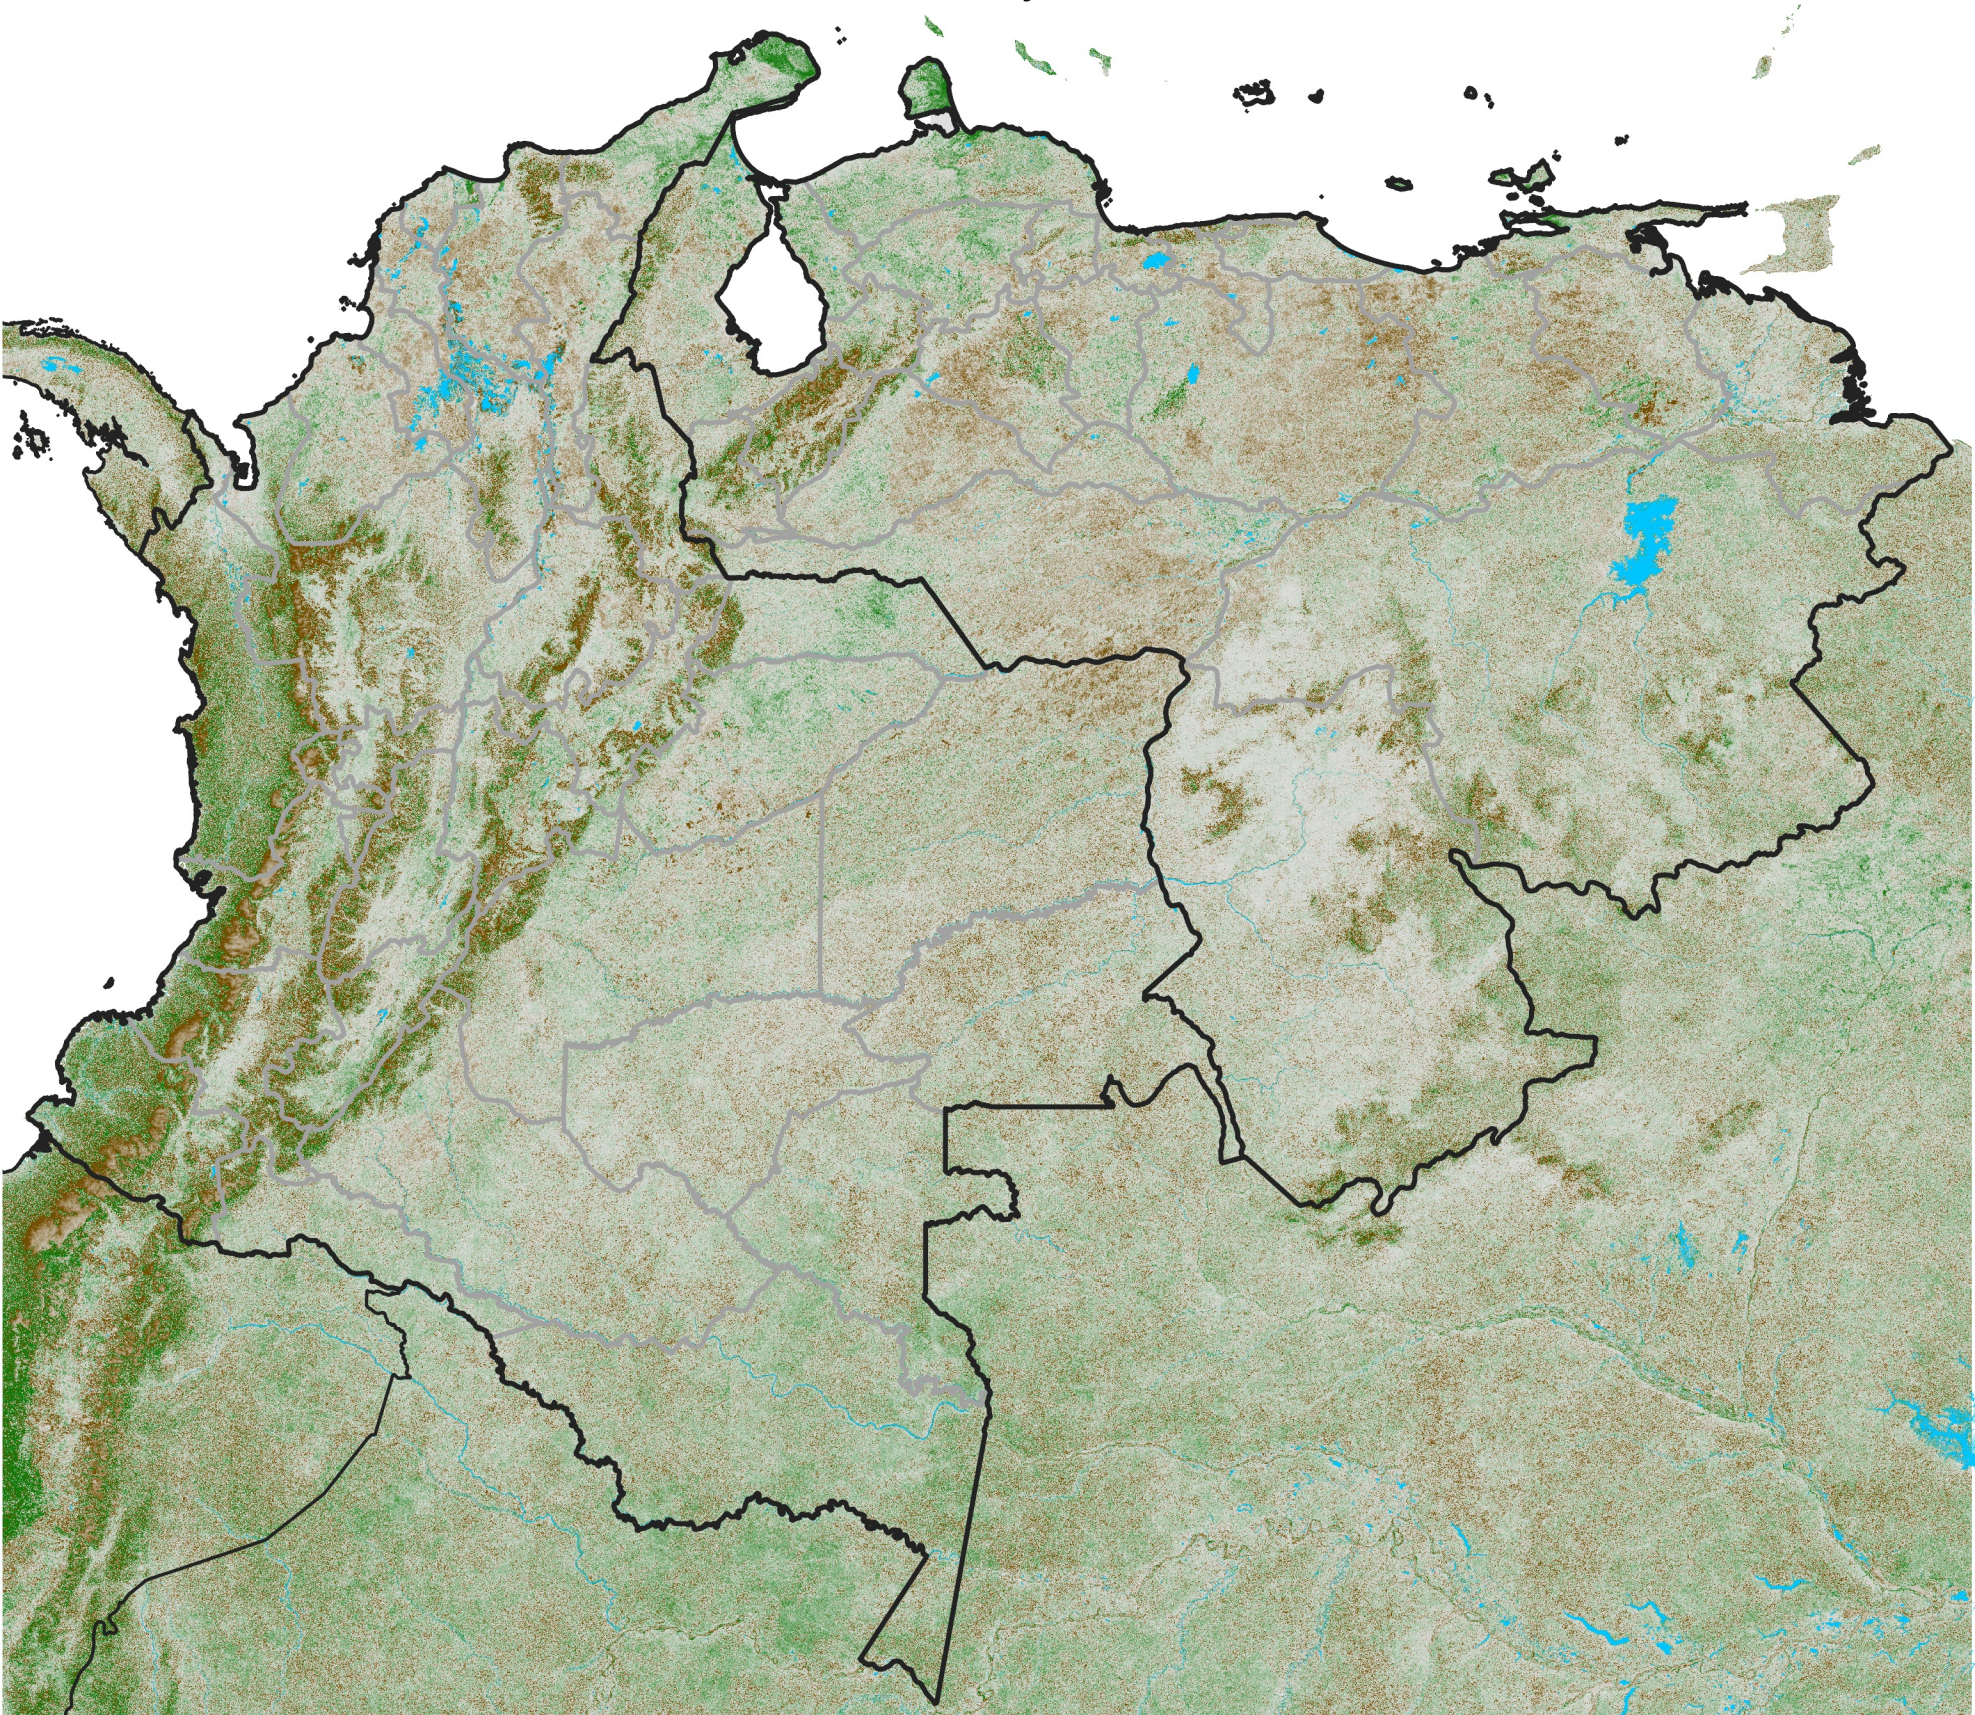

Colombia Venezuela NDVI Anomaly

2009 minus mean (2003 - 2022)
Period 03 / January 21 - 31, 2009

NDVI Anomaly

< -0.3 -0.2 -0.1 -0.05 0.05 0.1 0.2 > 0.3

Negative

No Difference

Positive