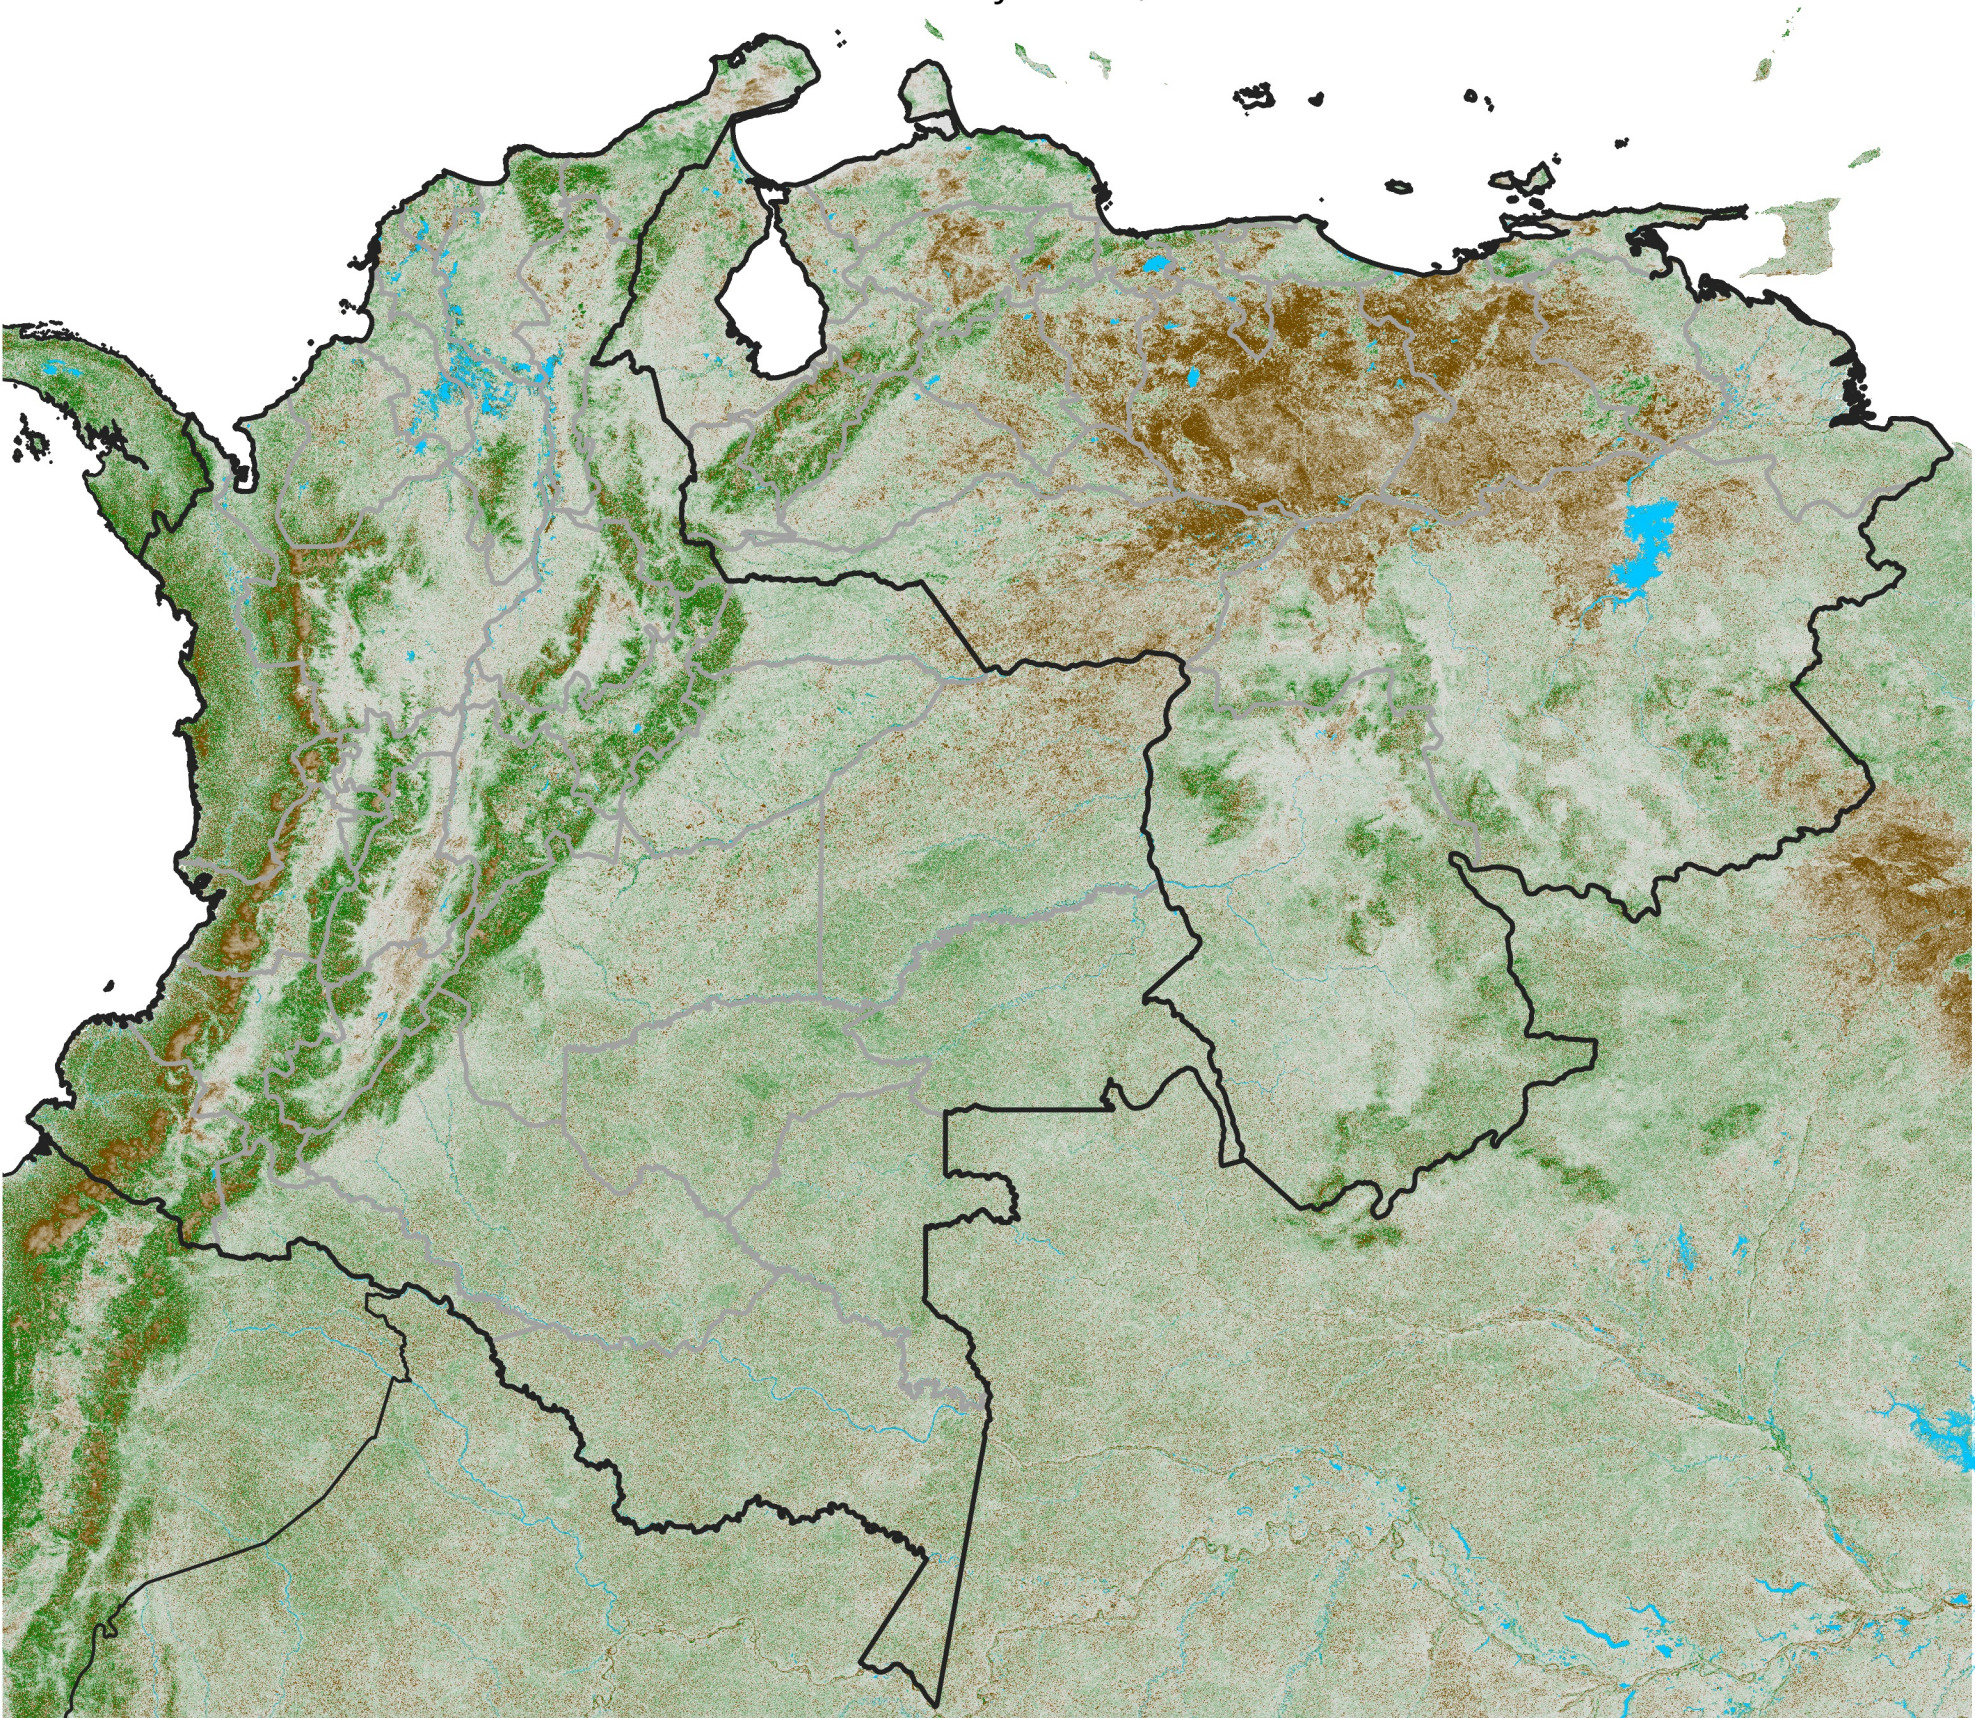

Colombia Venezuela NDVI Anomaly

2009 minus mean (2003 - 2022)

Period 15 / May 21 - 31, 2009

NDVI Anomaly

< -0.3 -0.2 -0.1 -0.05 0.05 0.1 0.2 > 0.3

Negative

No Difference

Positive