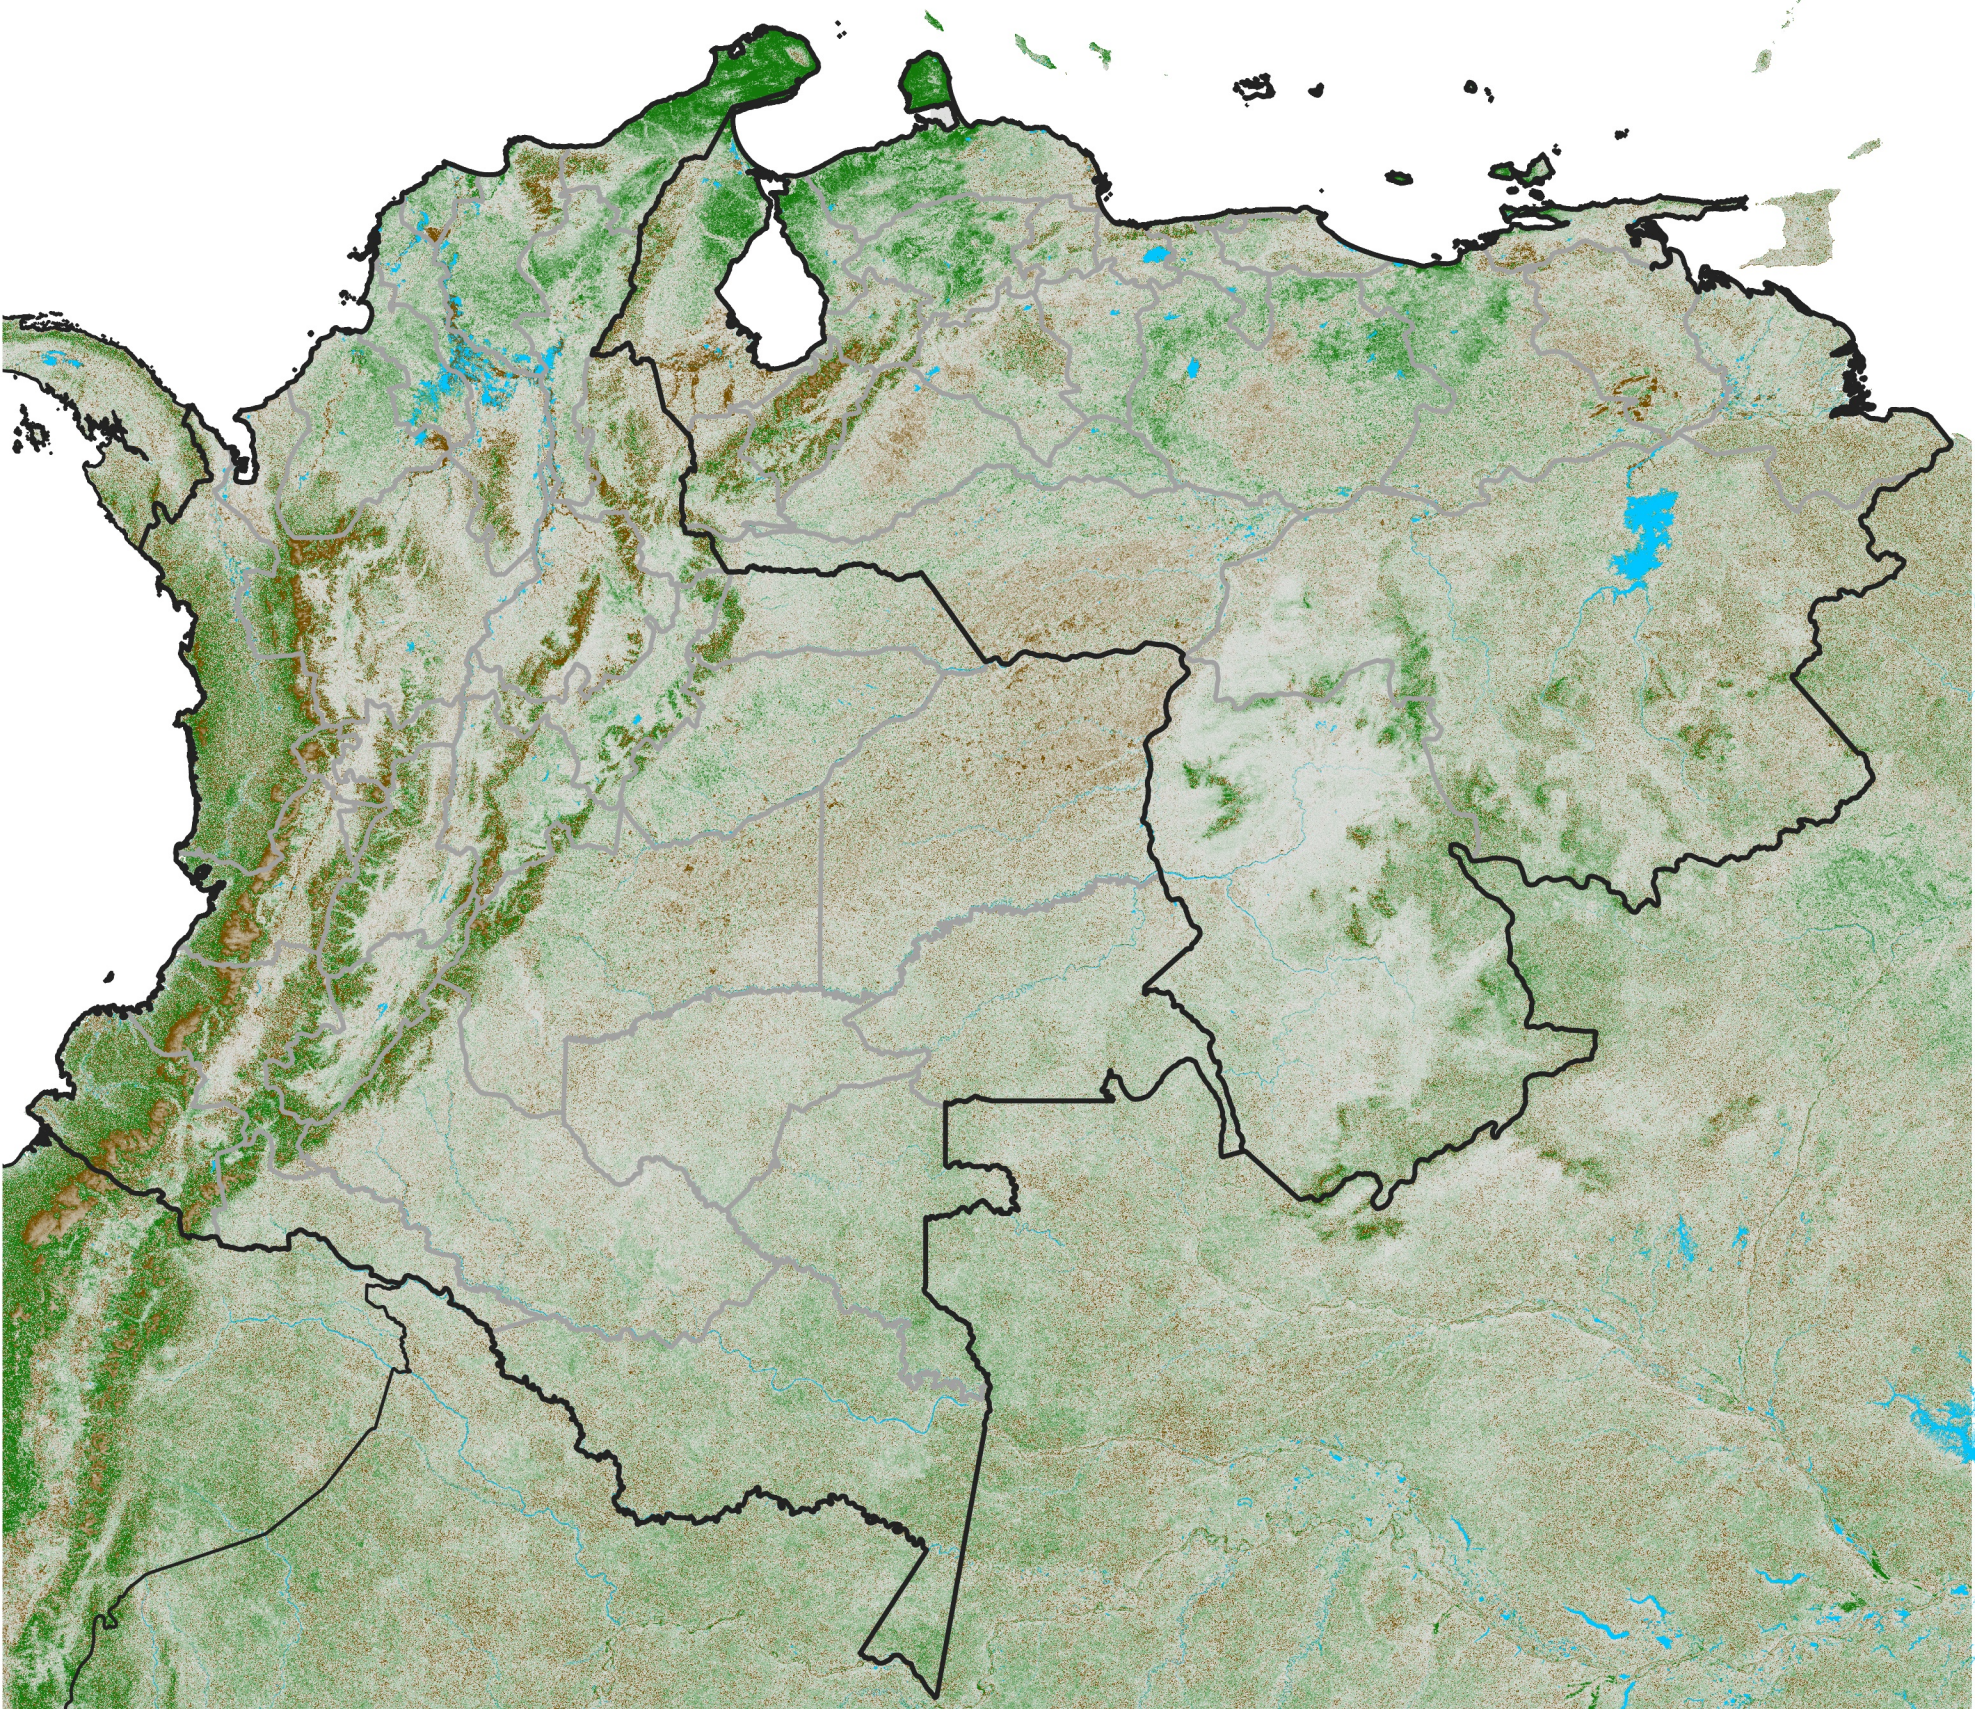

Colombia Venezuela NDVI Anomaly

2011 minus mean (2003 - 2022)

Period 01 / January 01 - 10, 2011

NDVI Anomaly

< -0.3 -0.2 -0.1 -0.05 0.05 0.1 0.2 > 0.3

Negative

No Difference

Positive