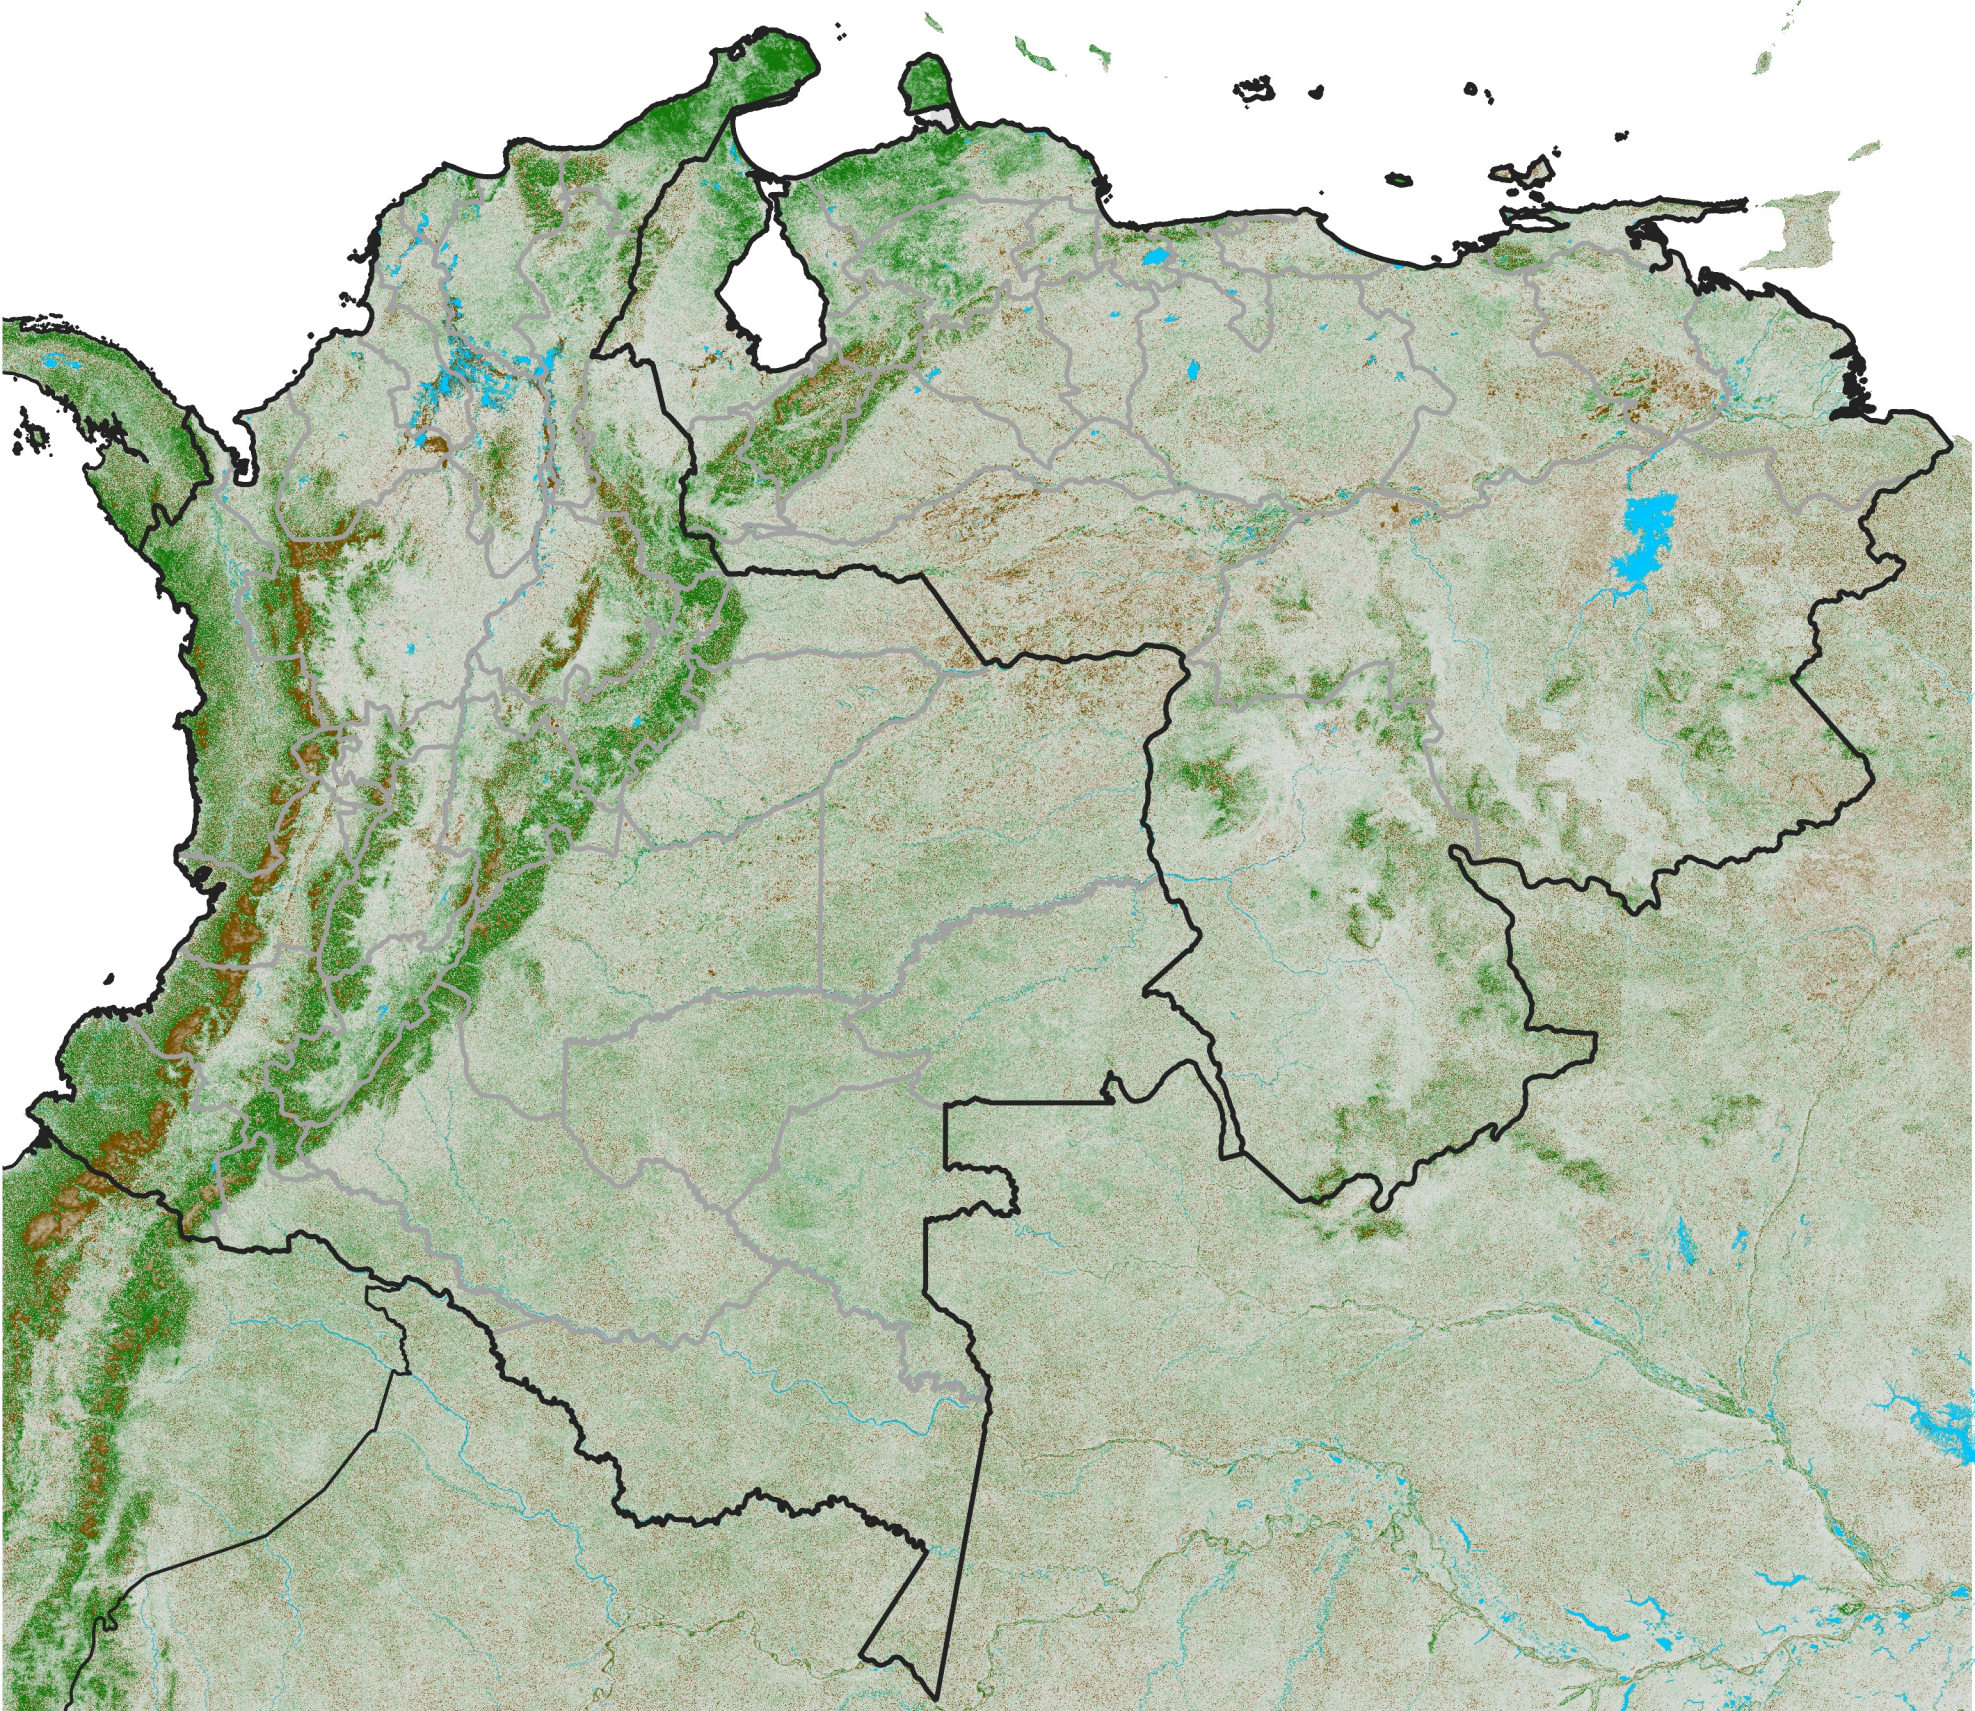

Colombia Venezuela NDVI Anomaly

2011 minus mean (2003 - 2022)

Period 21 / July 21 - 31, 2011

NDVI Anomaly

< -0.3 -0.2 -0.1 -0.05 0.05 0.1 0.2 > 0.3

Negative

No Difference

Positive