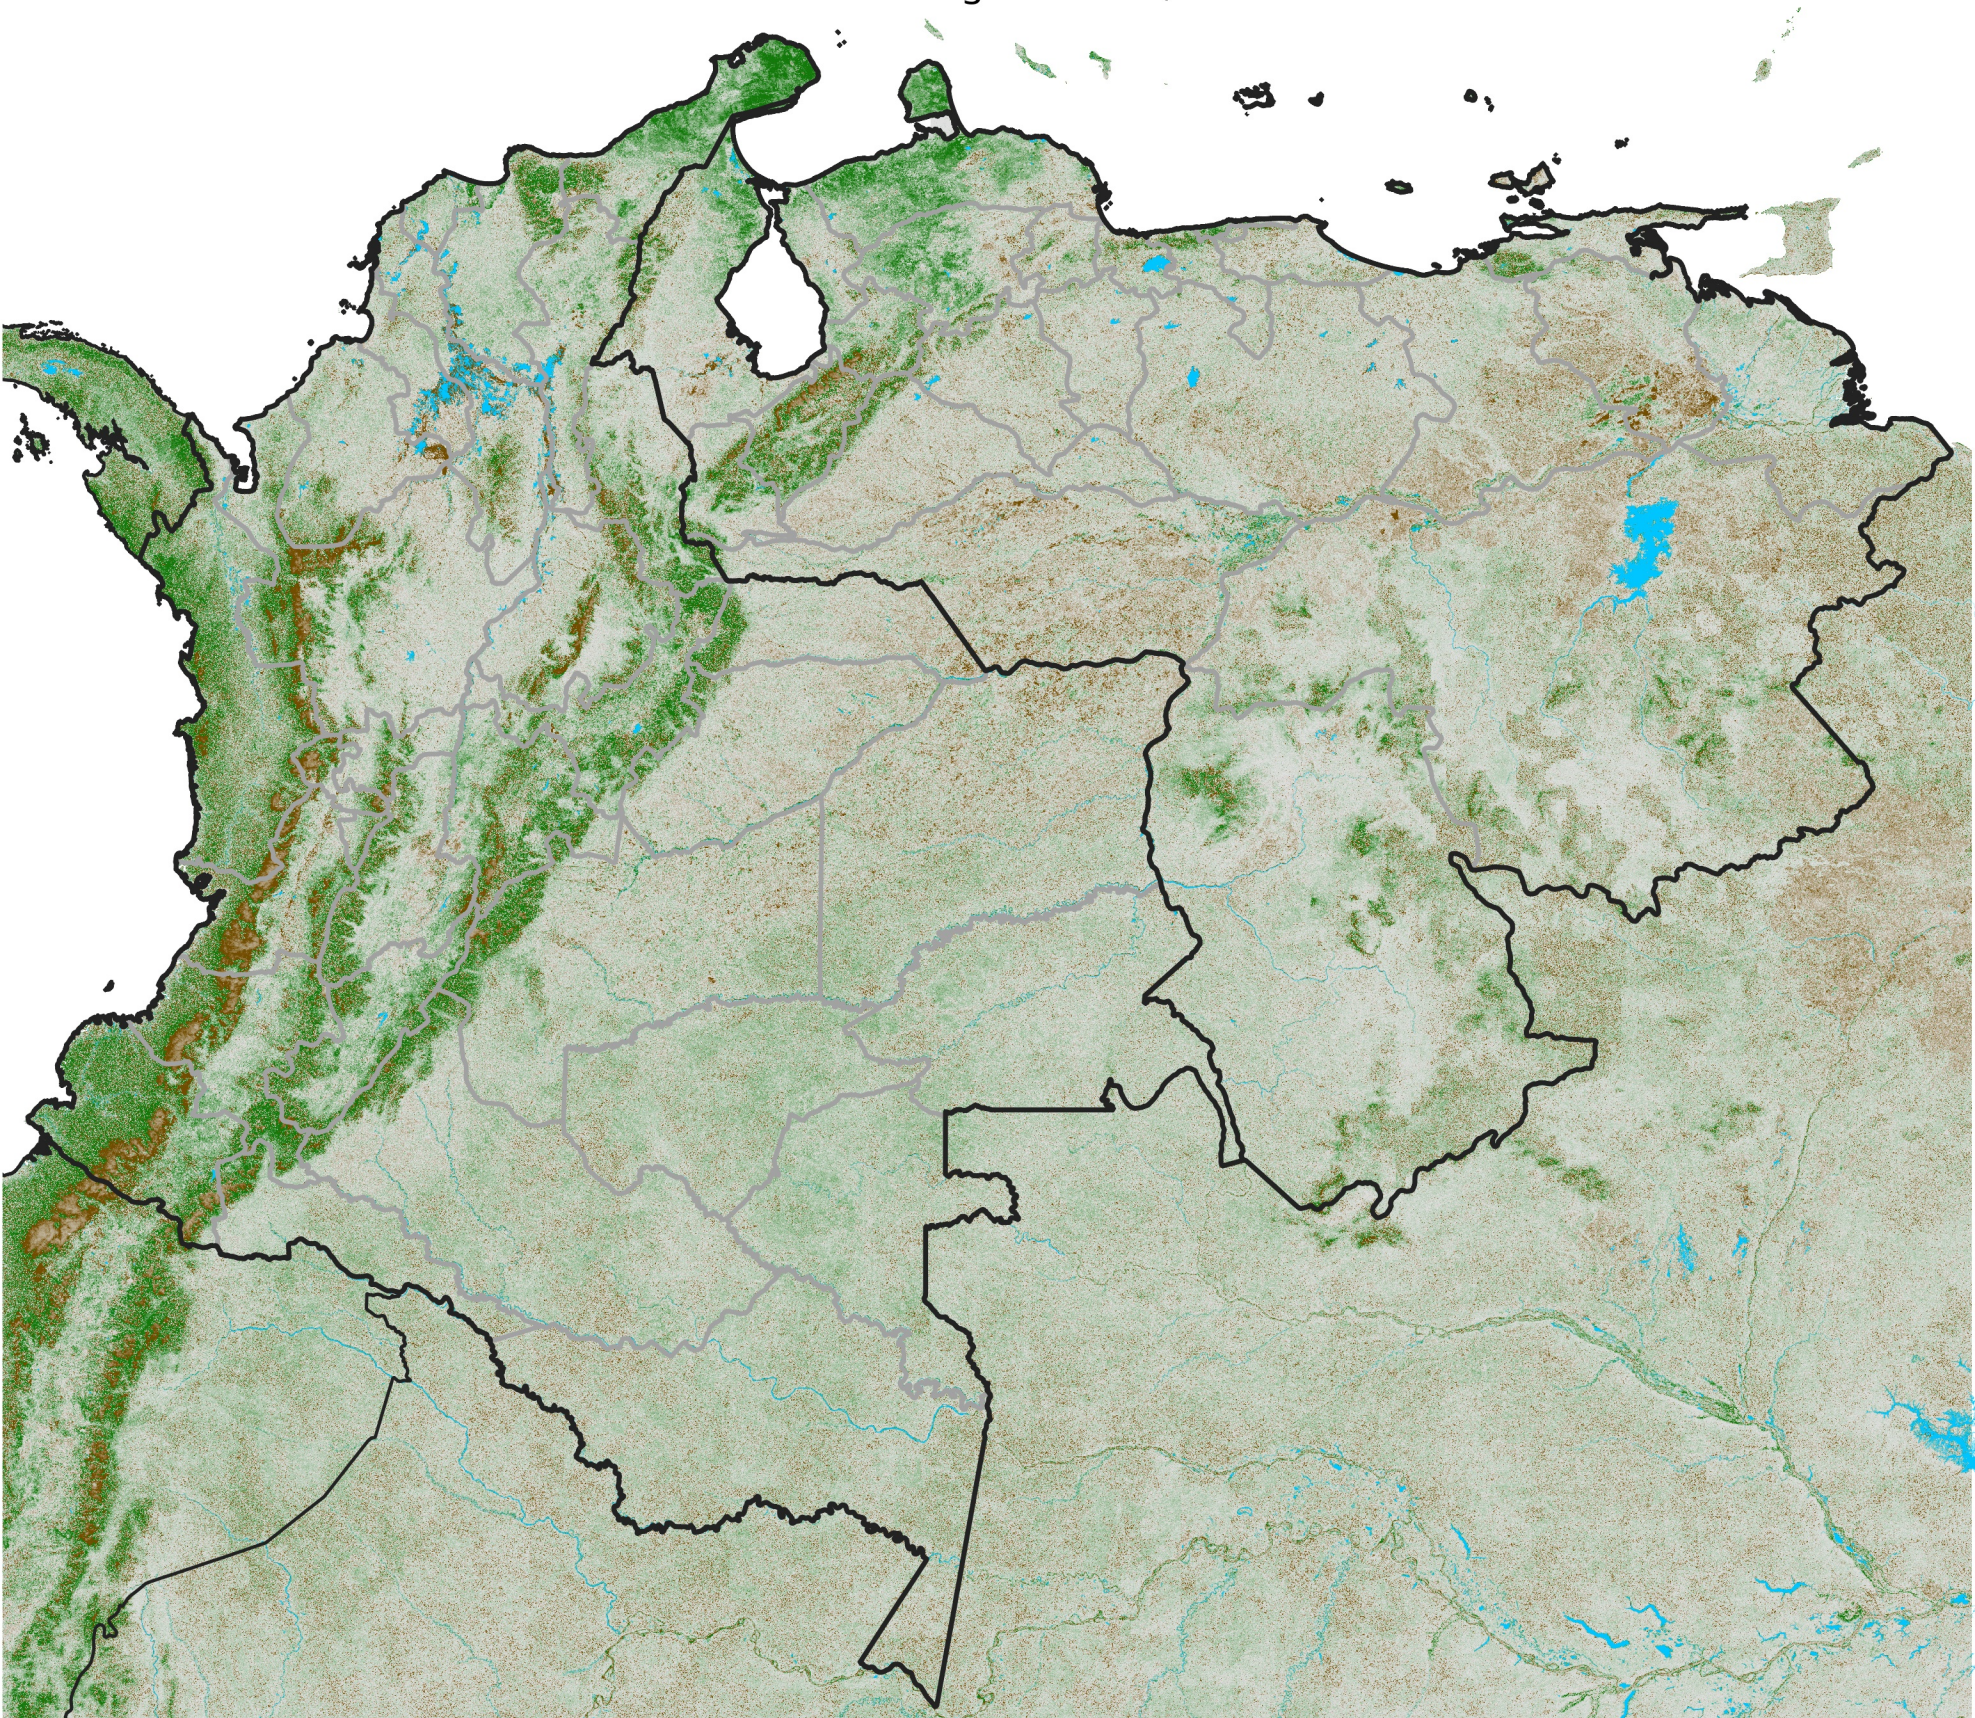

Colombia Venezuela NDVI Anomaly

2011 minus mean (2003 - 2022)

Period 23 / August 11 - 20, 2011

NDVI Anomaly

< -0.3 -0.2 -0.1 -0.05 0.05 0.1 0.2 > 0.3

Negative

No Difference

Positive