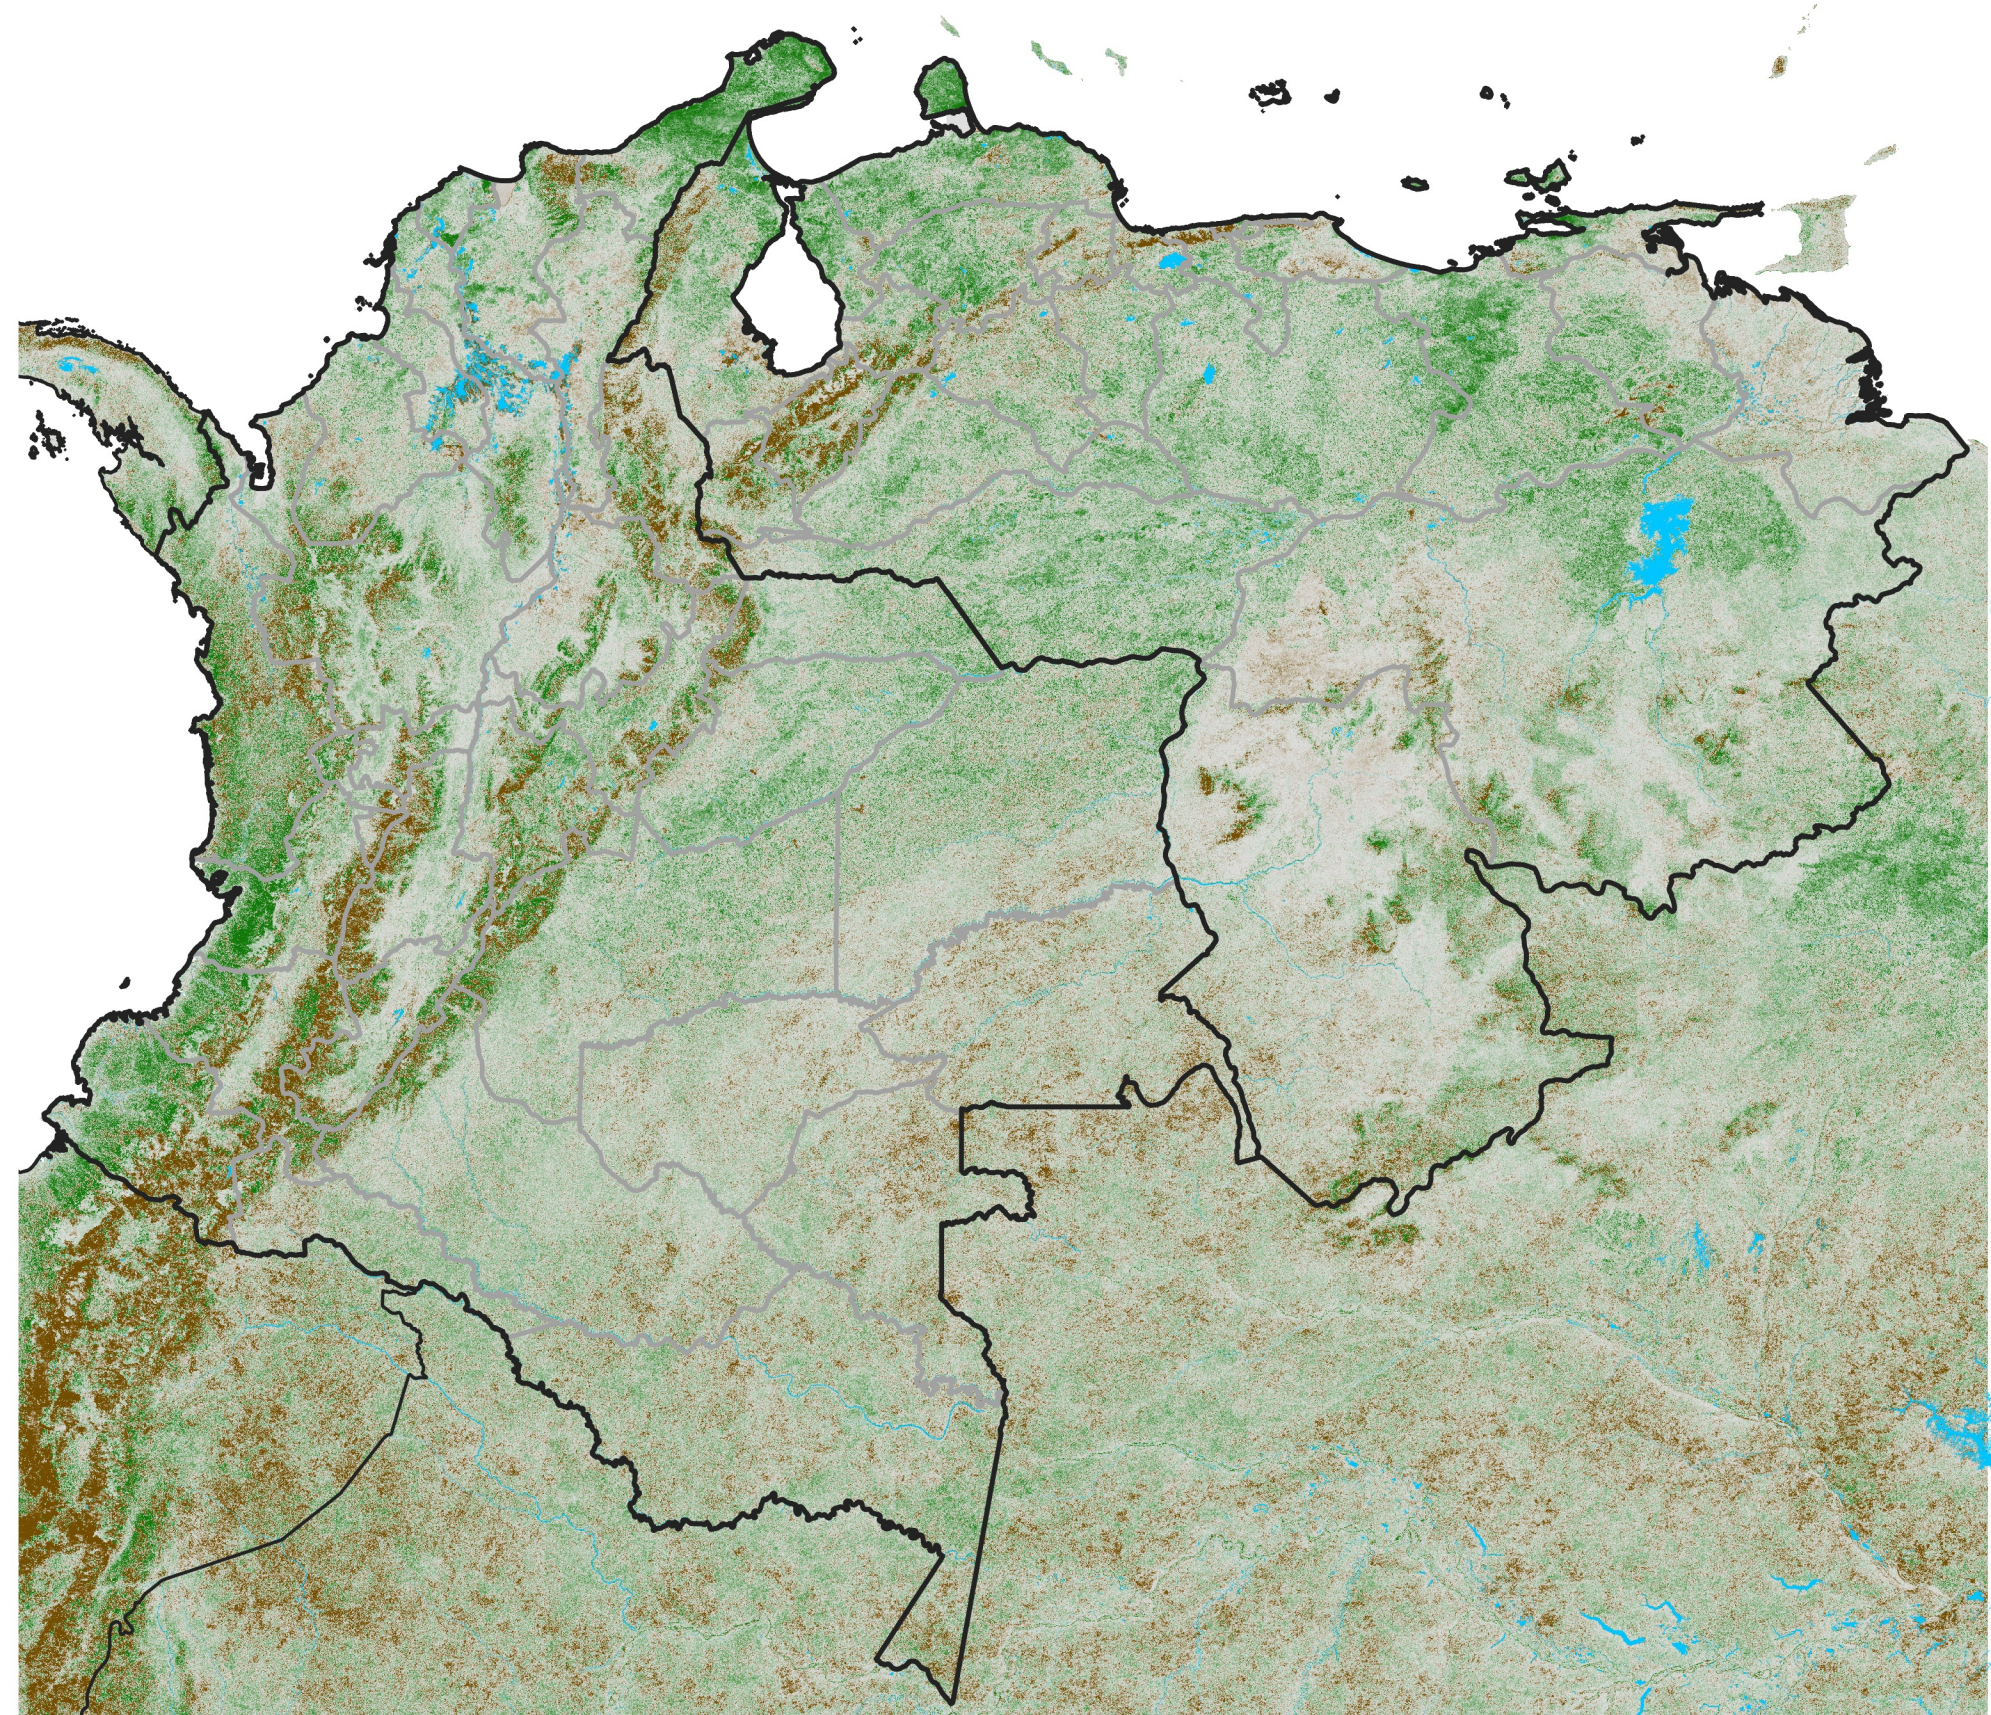

# Colombia Venezuela NDVI Anomaly

2012 minus mean (2003 - 2022)

Period 07 / March 01 - 10, 2012

## NDVI Anomaly

< -0.3   -0.2   -0.1   -0.05   0.05   0.1   0.2   > 0.3

Negative

No Difference

Positive