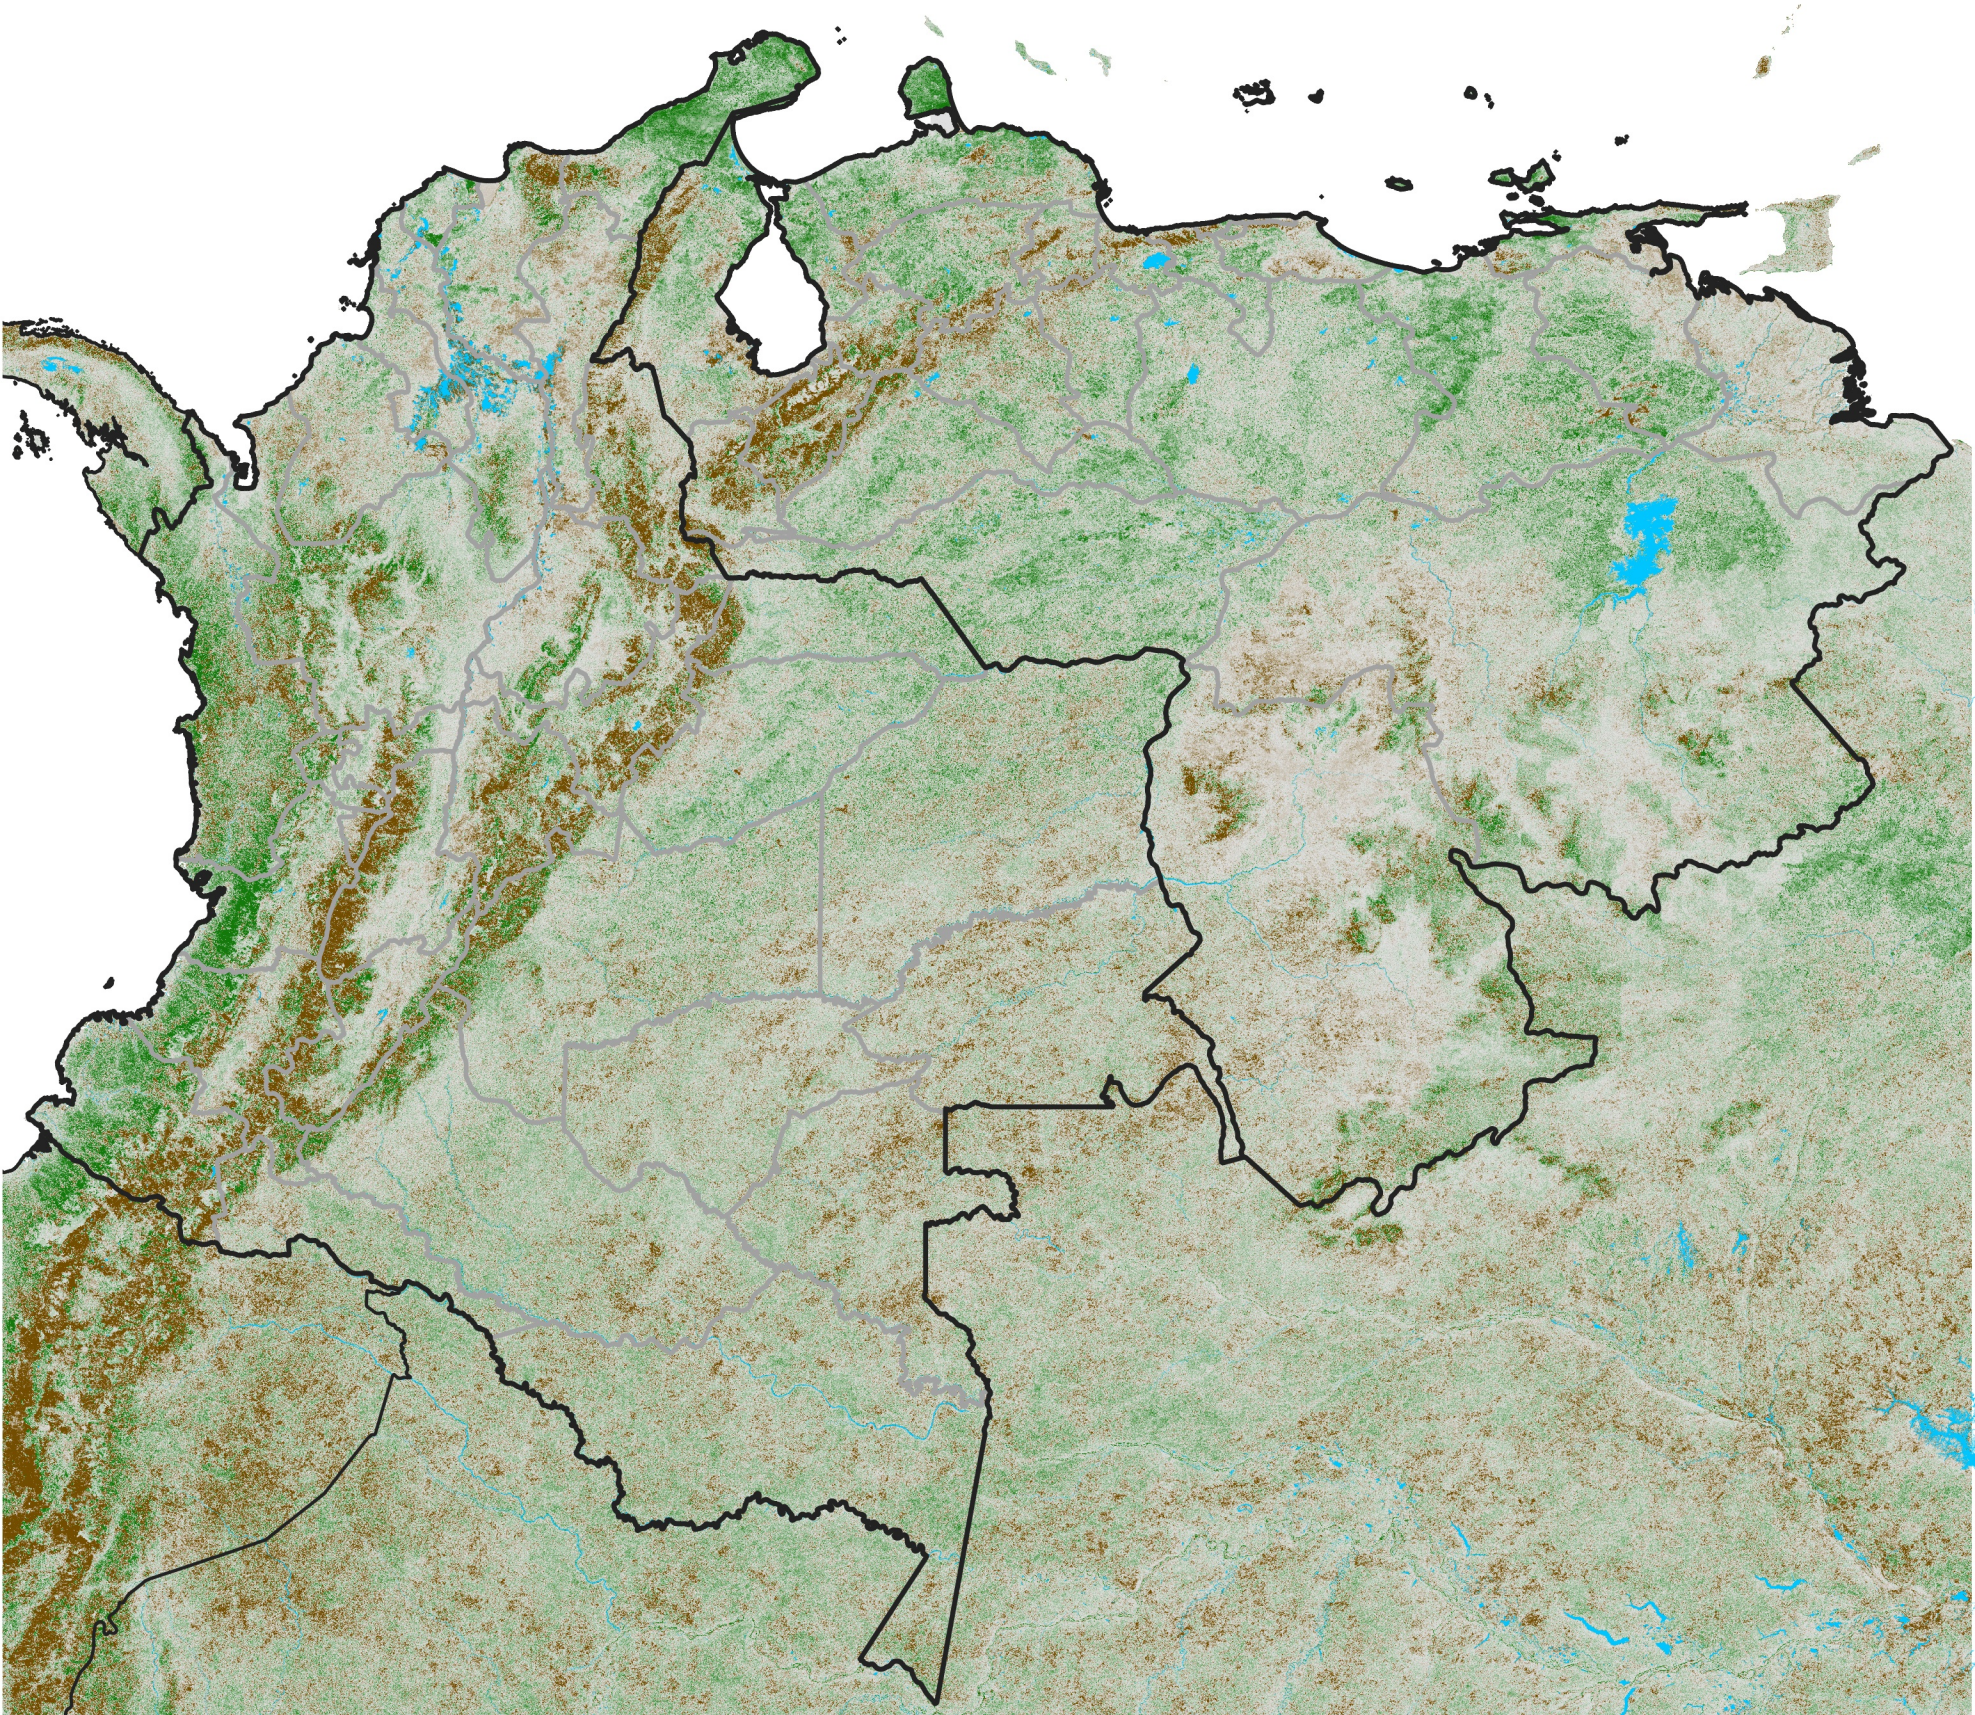

Colombia Venezuela NDVI Anomaly

2012 minus mean (2003 - 2022)

Period 08 / March 11 - 20, 2012

NDVI Anomaly

< -0.3 -0.2 -0.1 -0.05 0.05 0.1 0.2 > 0.3

Negative

No Difference

Positive