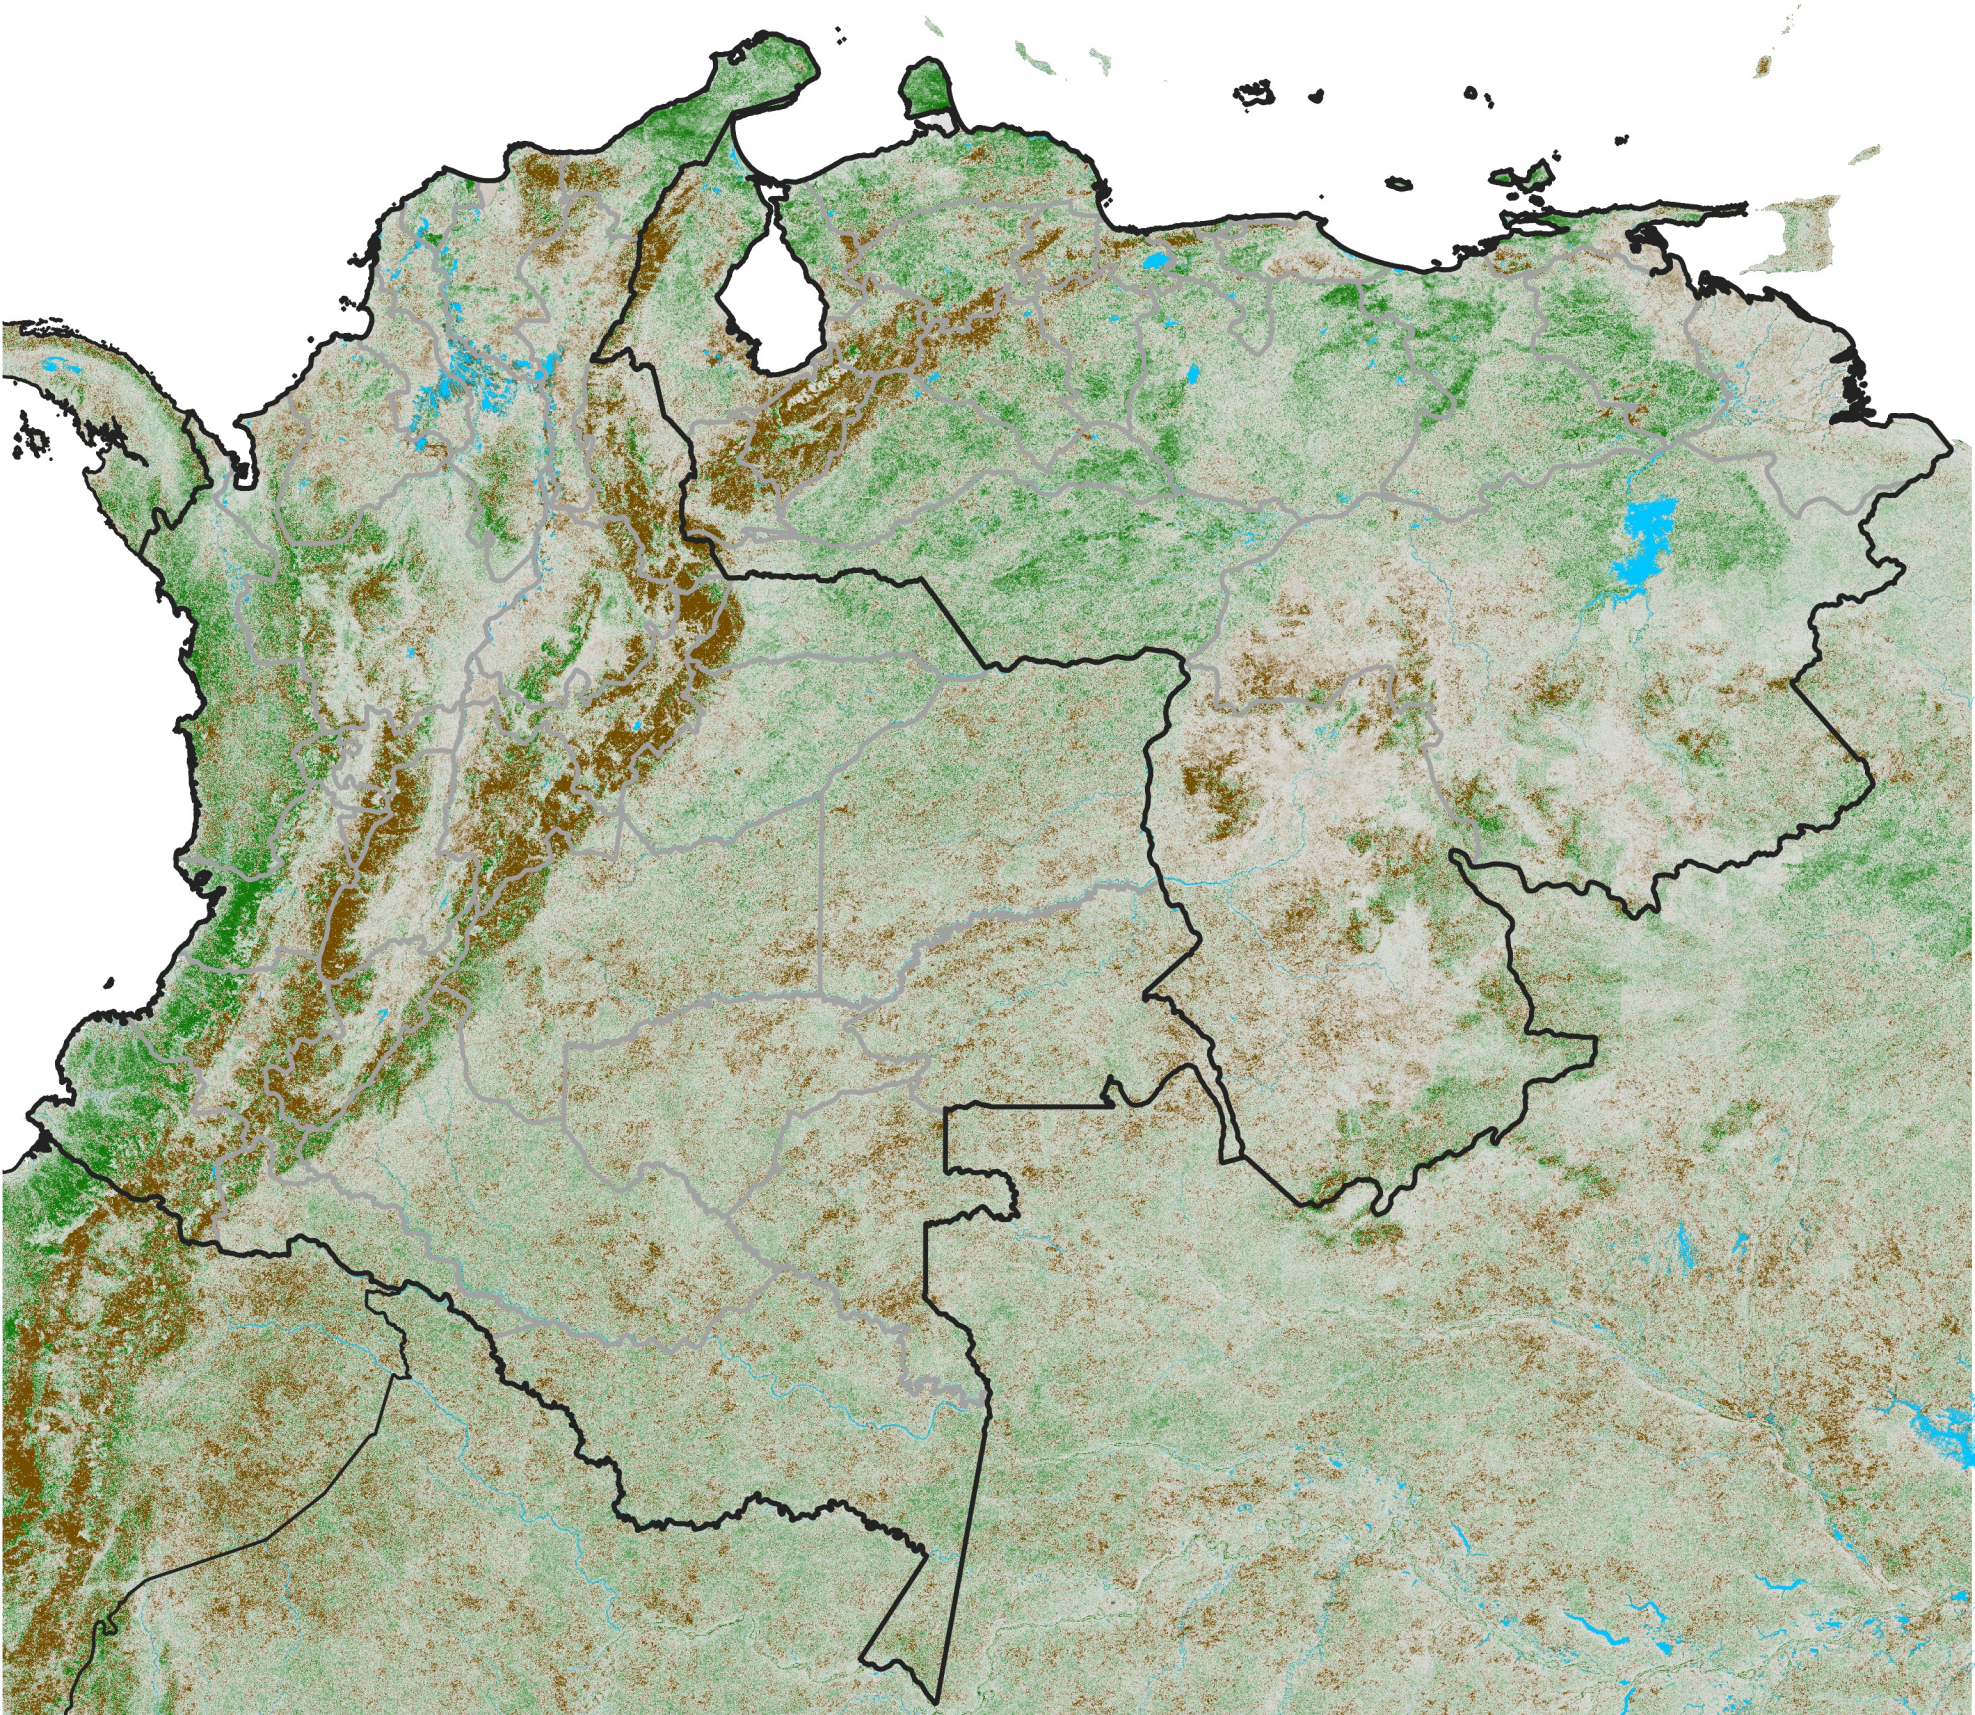

Colombia Venezuela NDVI Anomaly

2012 minus mean (2003 - 2022)

Period 09 / March 21 - 31, 2012

NDVI Anomaly

< -0.3 -0.2 -0.1 -0.05 0.05 0.1 0.2 > 0.3

Negative

No Difference

Positive