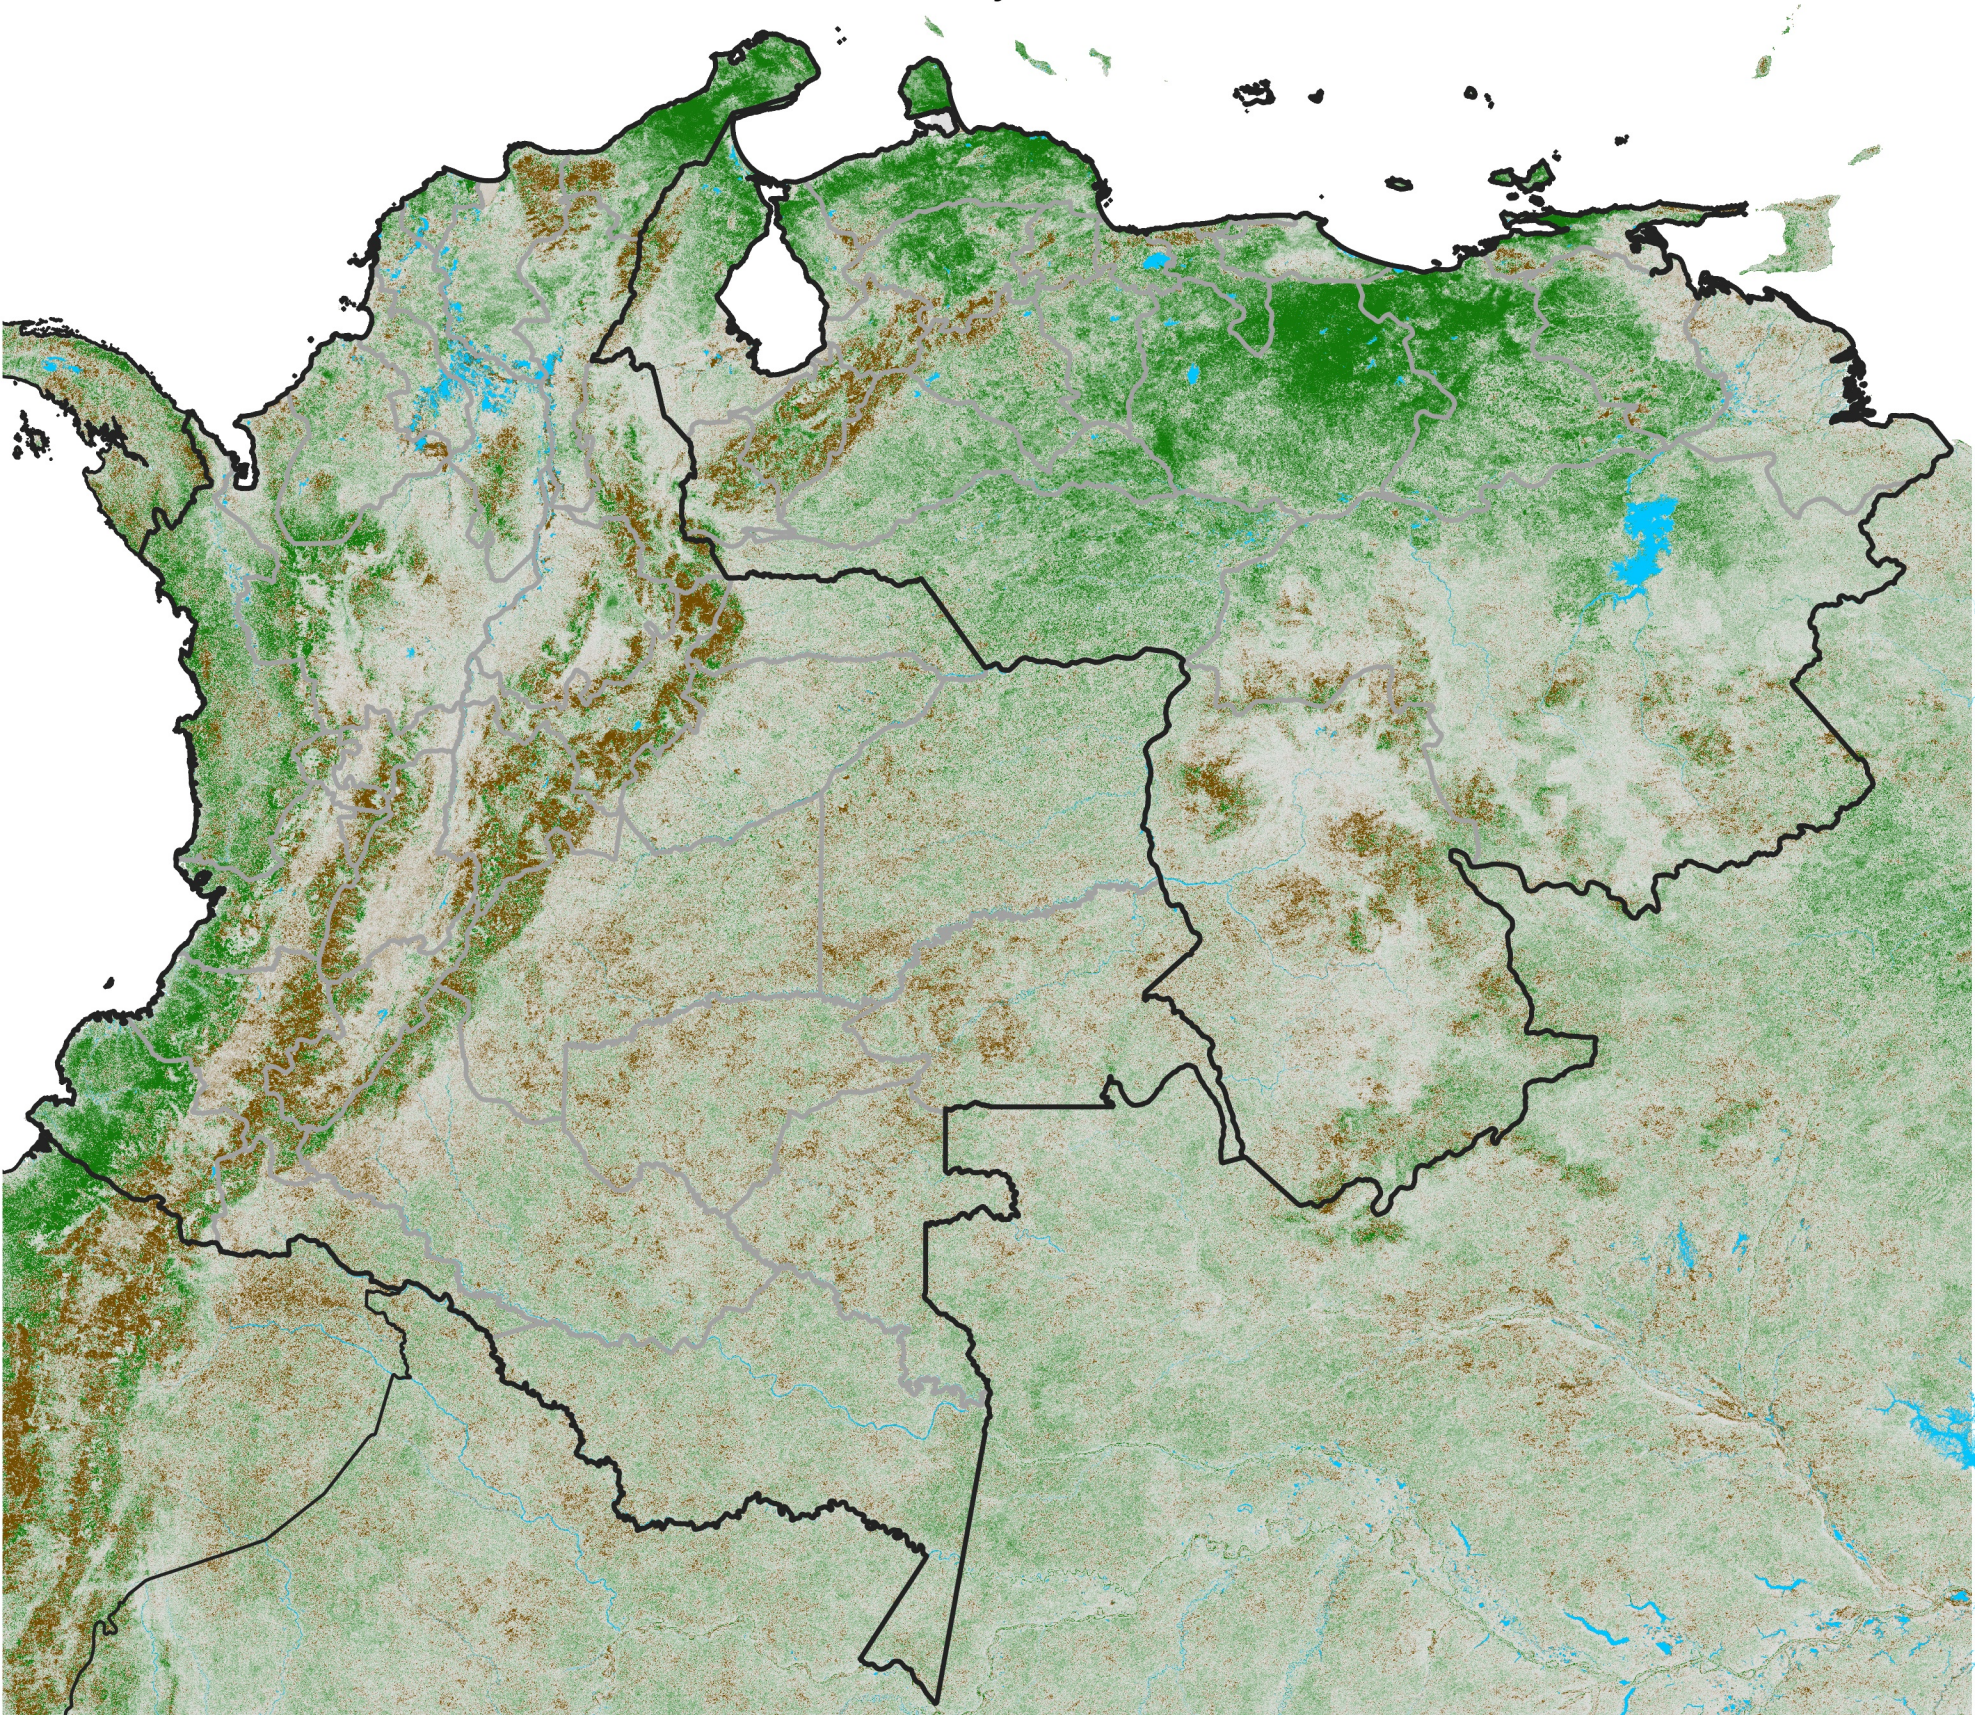

Colombia Venezuela NDVI Anomaly

2012 minus mean (2003 - 2022)

Period 13 / May 01 - 10, 2012

NDVI Anomaly

< -0.3 -0.2 -0.1 -0.05 0.05 0.1 0.2 > 0.3

Negative

No Difference

Positive