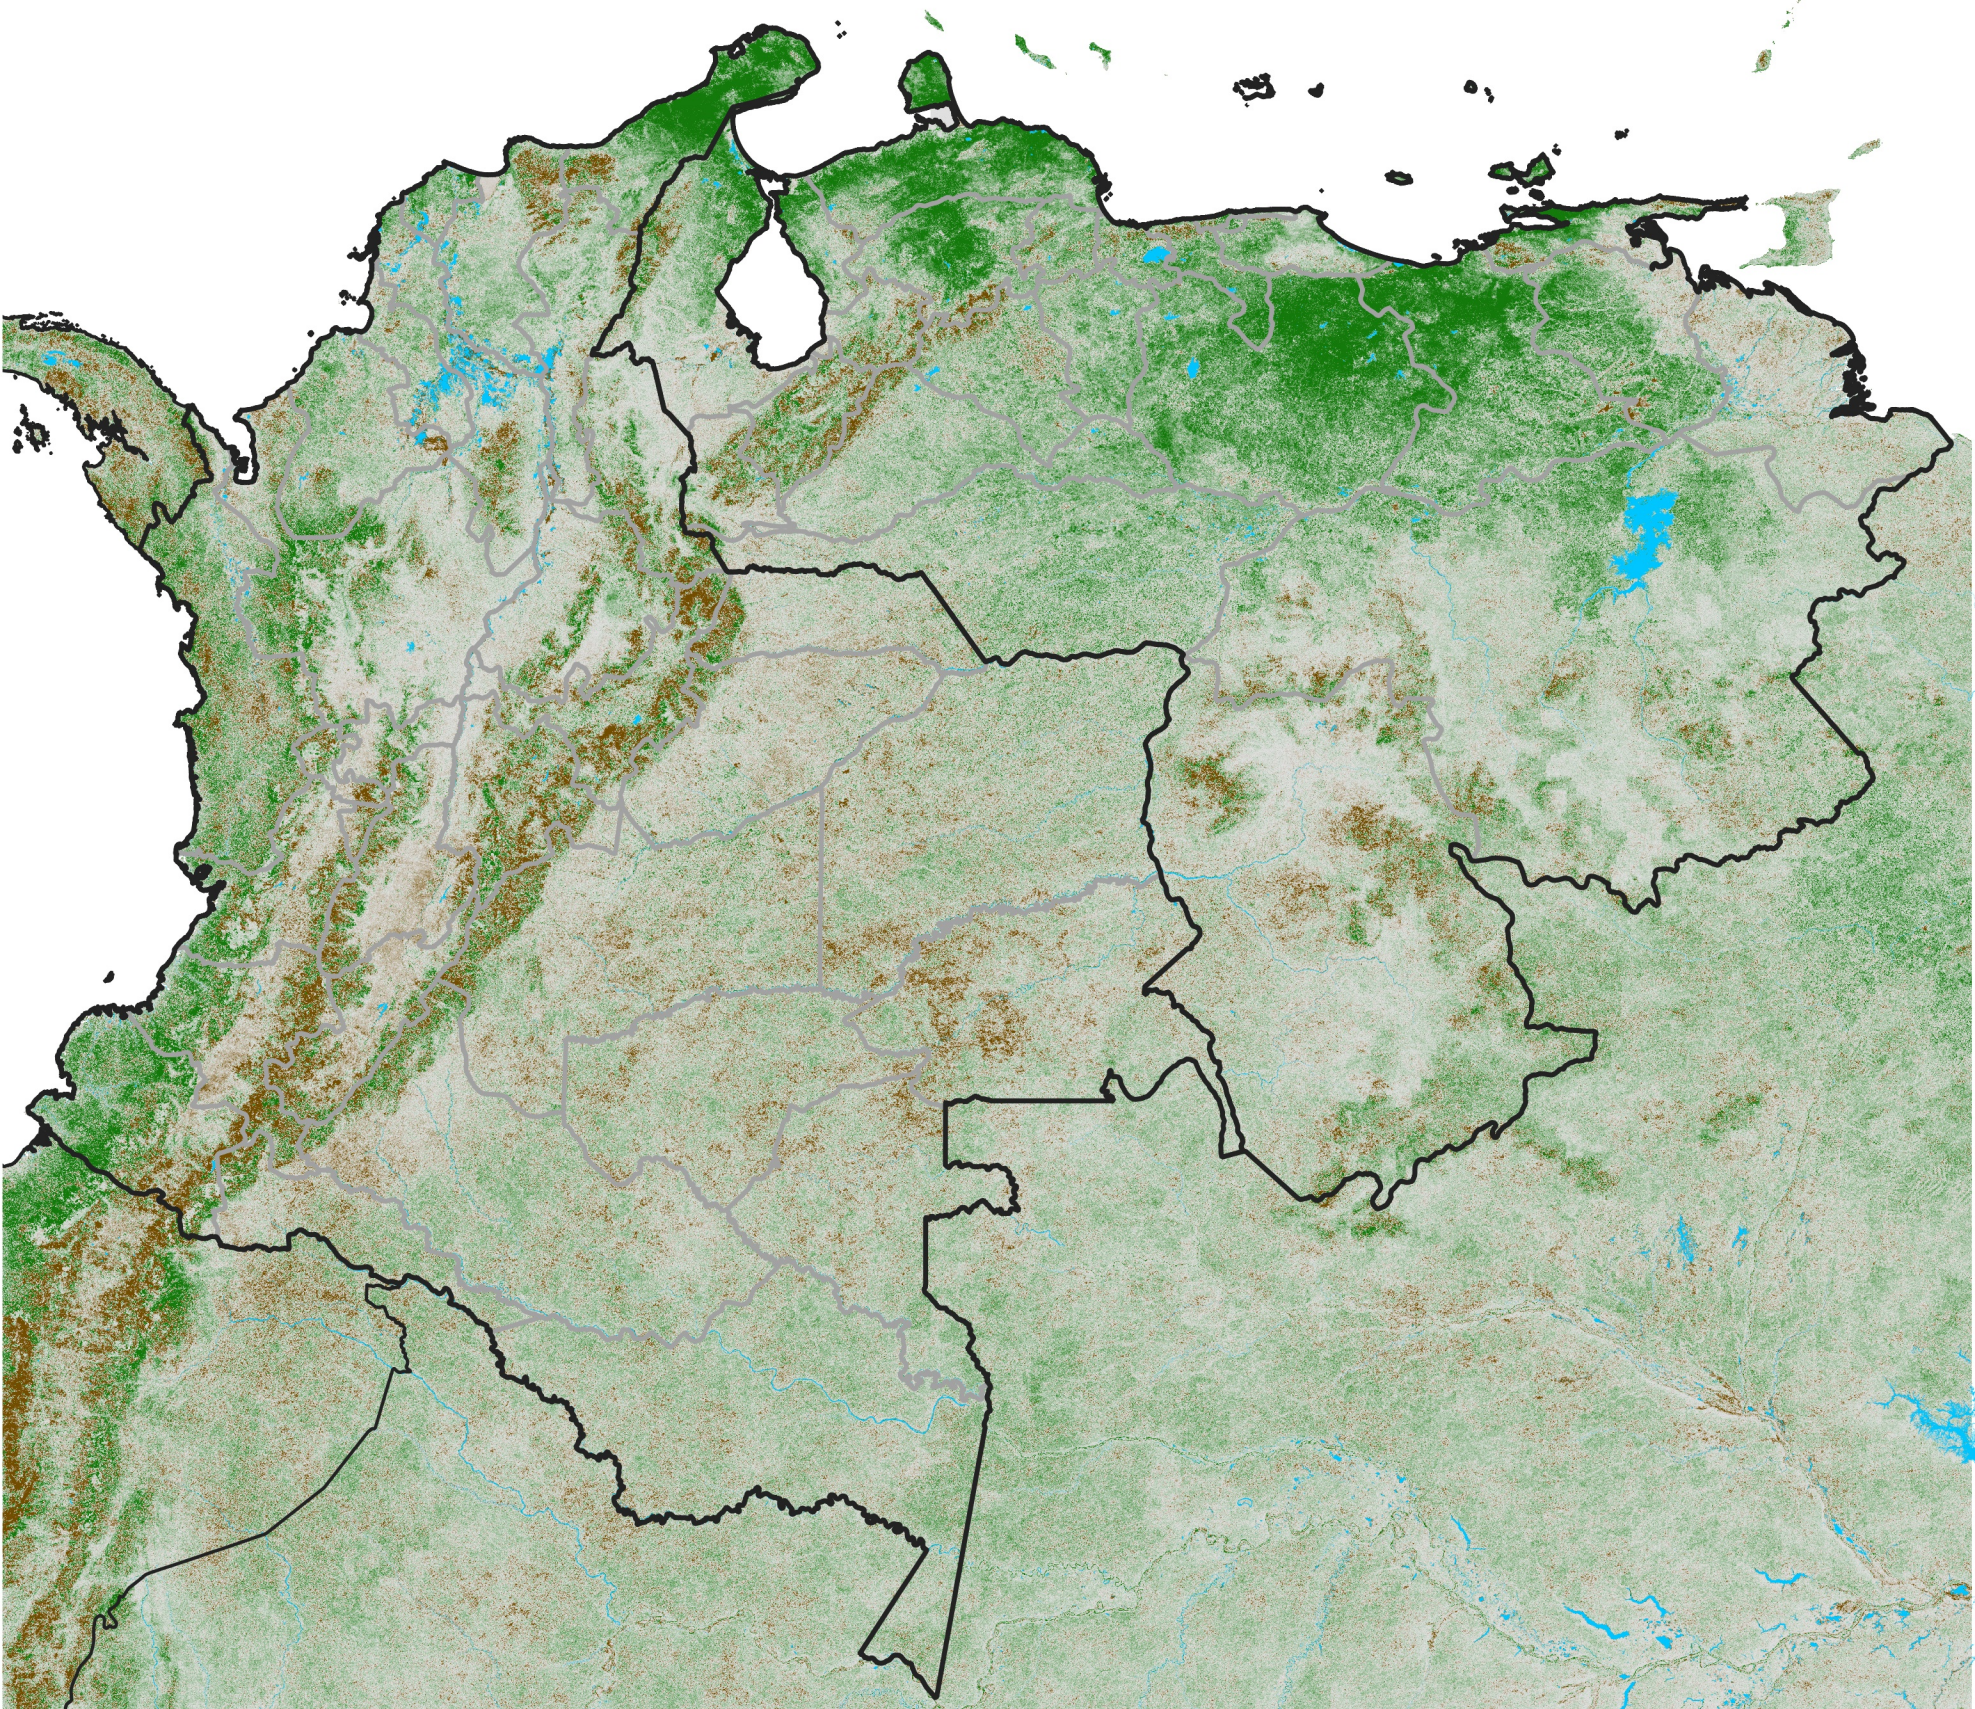

Colombia Venezuela NDVI Anomaly

2012 minus mean (2003 - 2022)

Period 14 / May 11 - 20, 2012

NDVI Anomaly

< -0.3 -0.2 -0.1 -0.05 0.05 0.1 0.2 > 0.3

Negative

No Difference

Positive