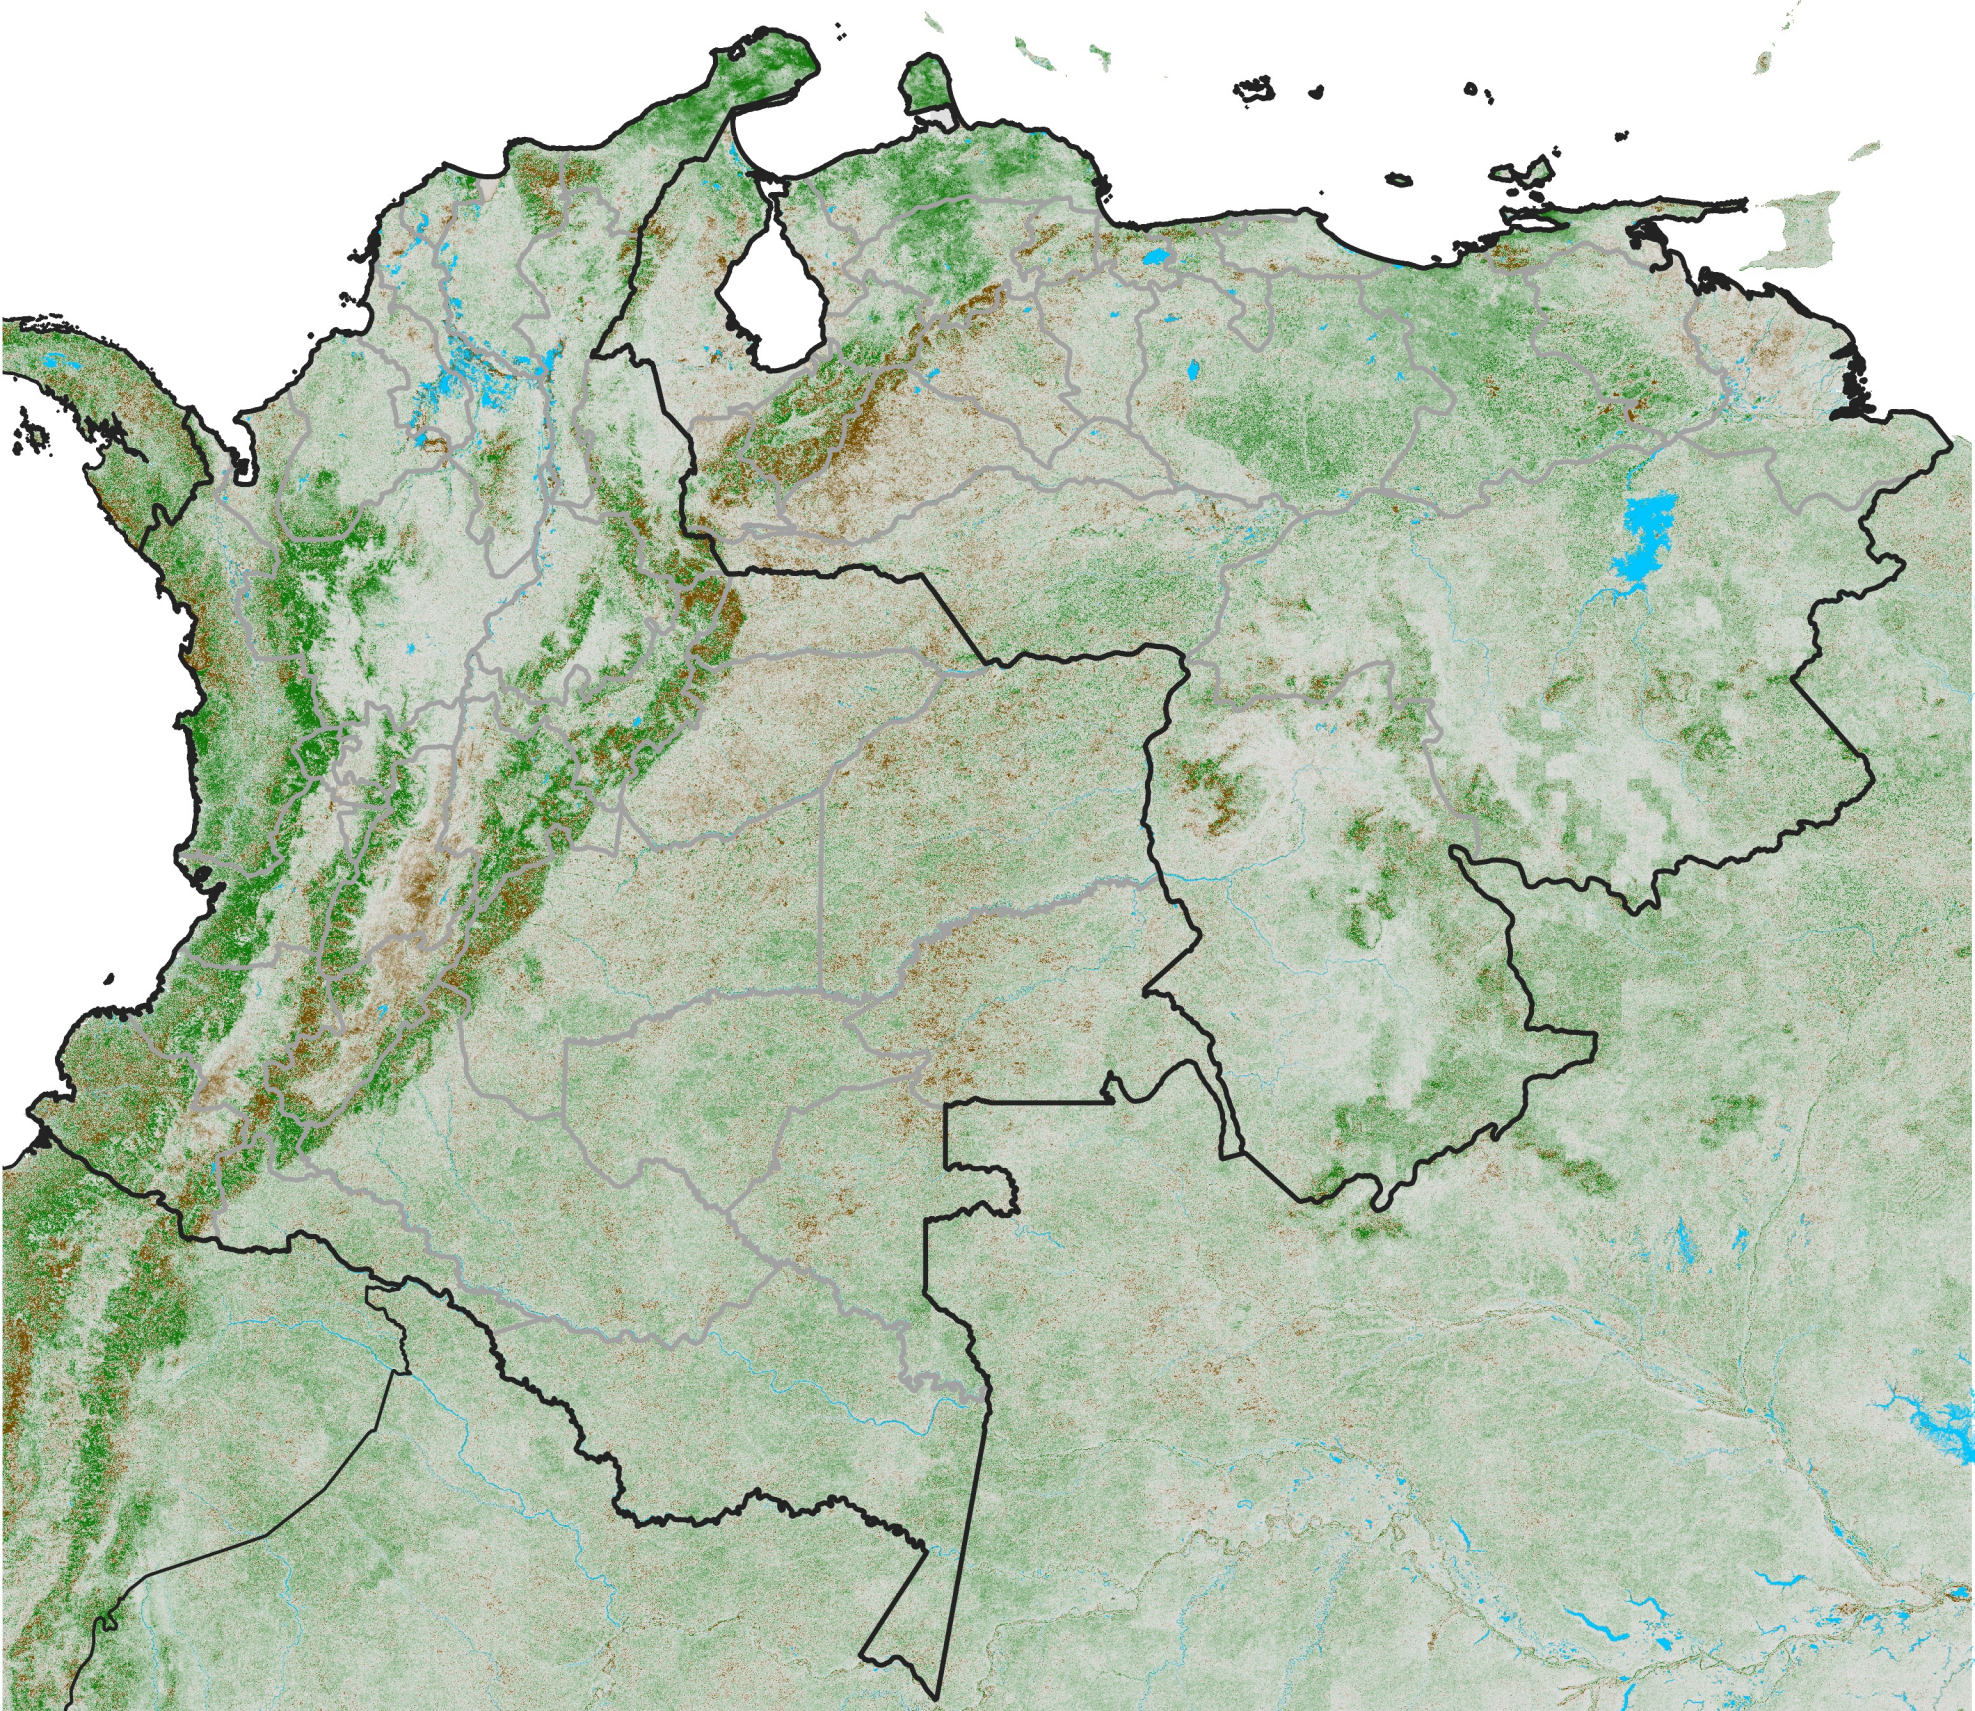

Colombia Venezuela NDVI Anomaly

2012 minus mean (2003 - 2022)

Period 18 / June 21 - 30, 2012

NDVI Anomaly

< -0.3 -0.2 -0.1 -0.05 0.05 0.1 0.2 > 0.3

Negative

No Difference

Positive