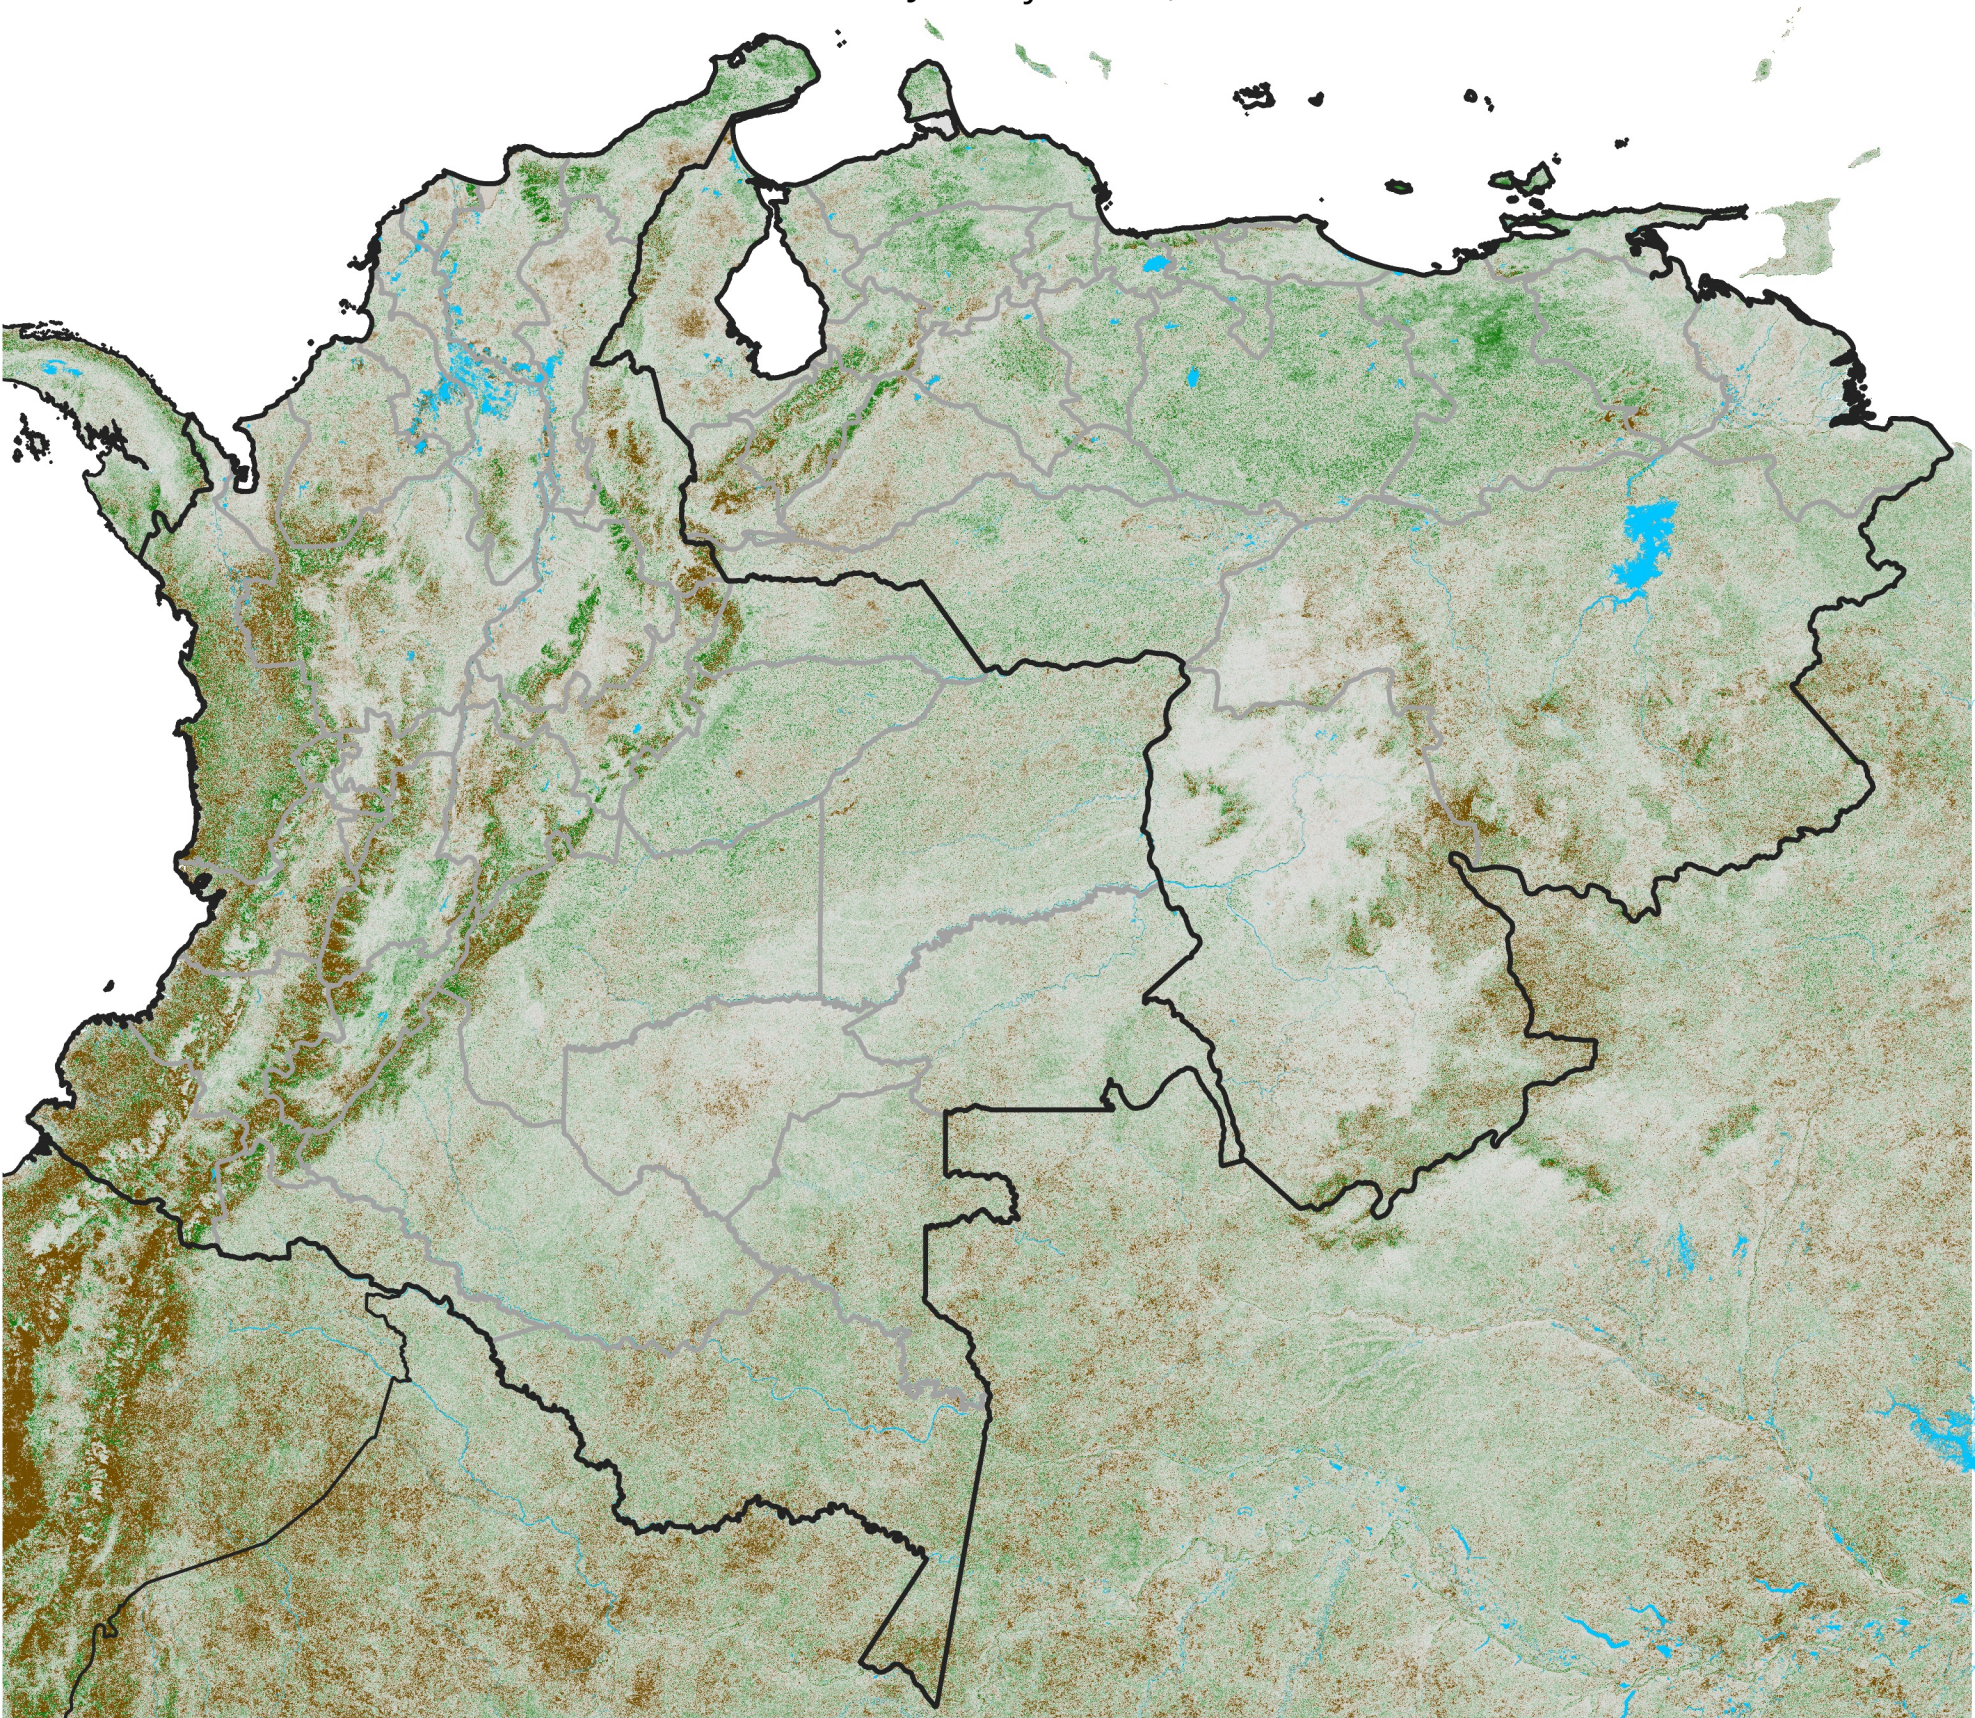

Colombia Venezuela NDVI Anomaly

2013 minus mean (2003 - 2022)

Period 03 / January 21 - 31, 2013

NDVI Anomaly

< -0.3 -0.2 -0.1 -0.05 0.05 0.1 0.2 > 0.3

Negative

No Difference

Positive