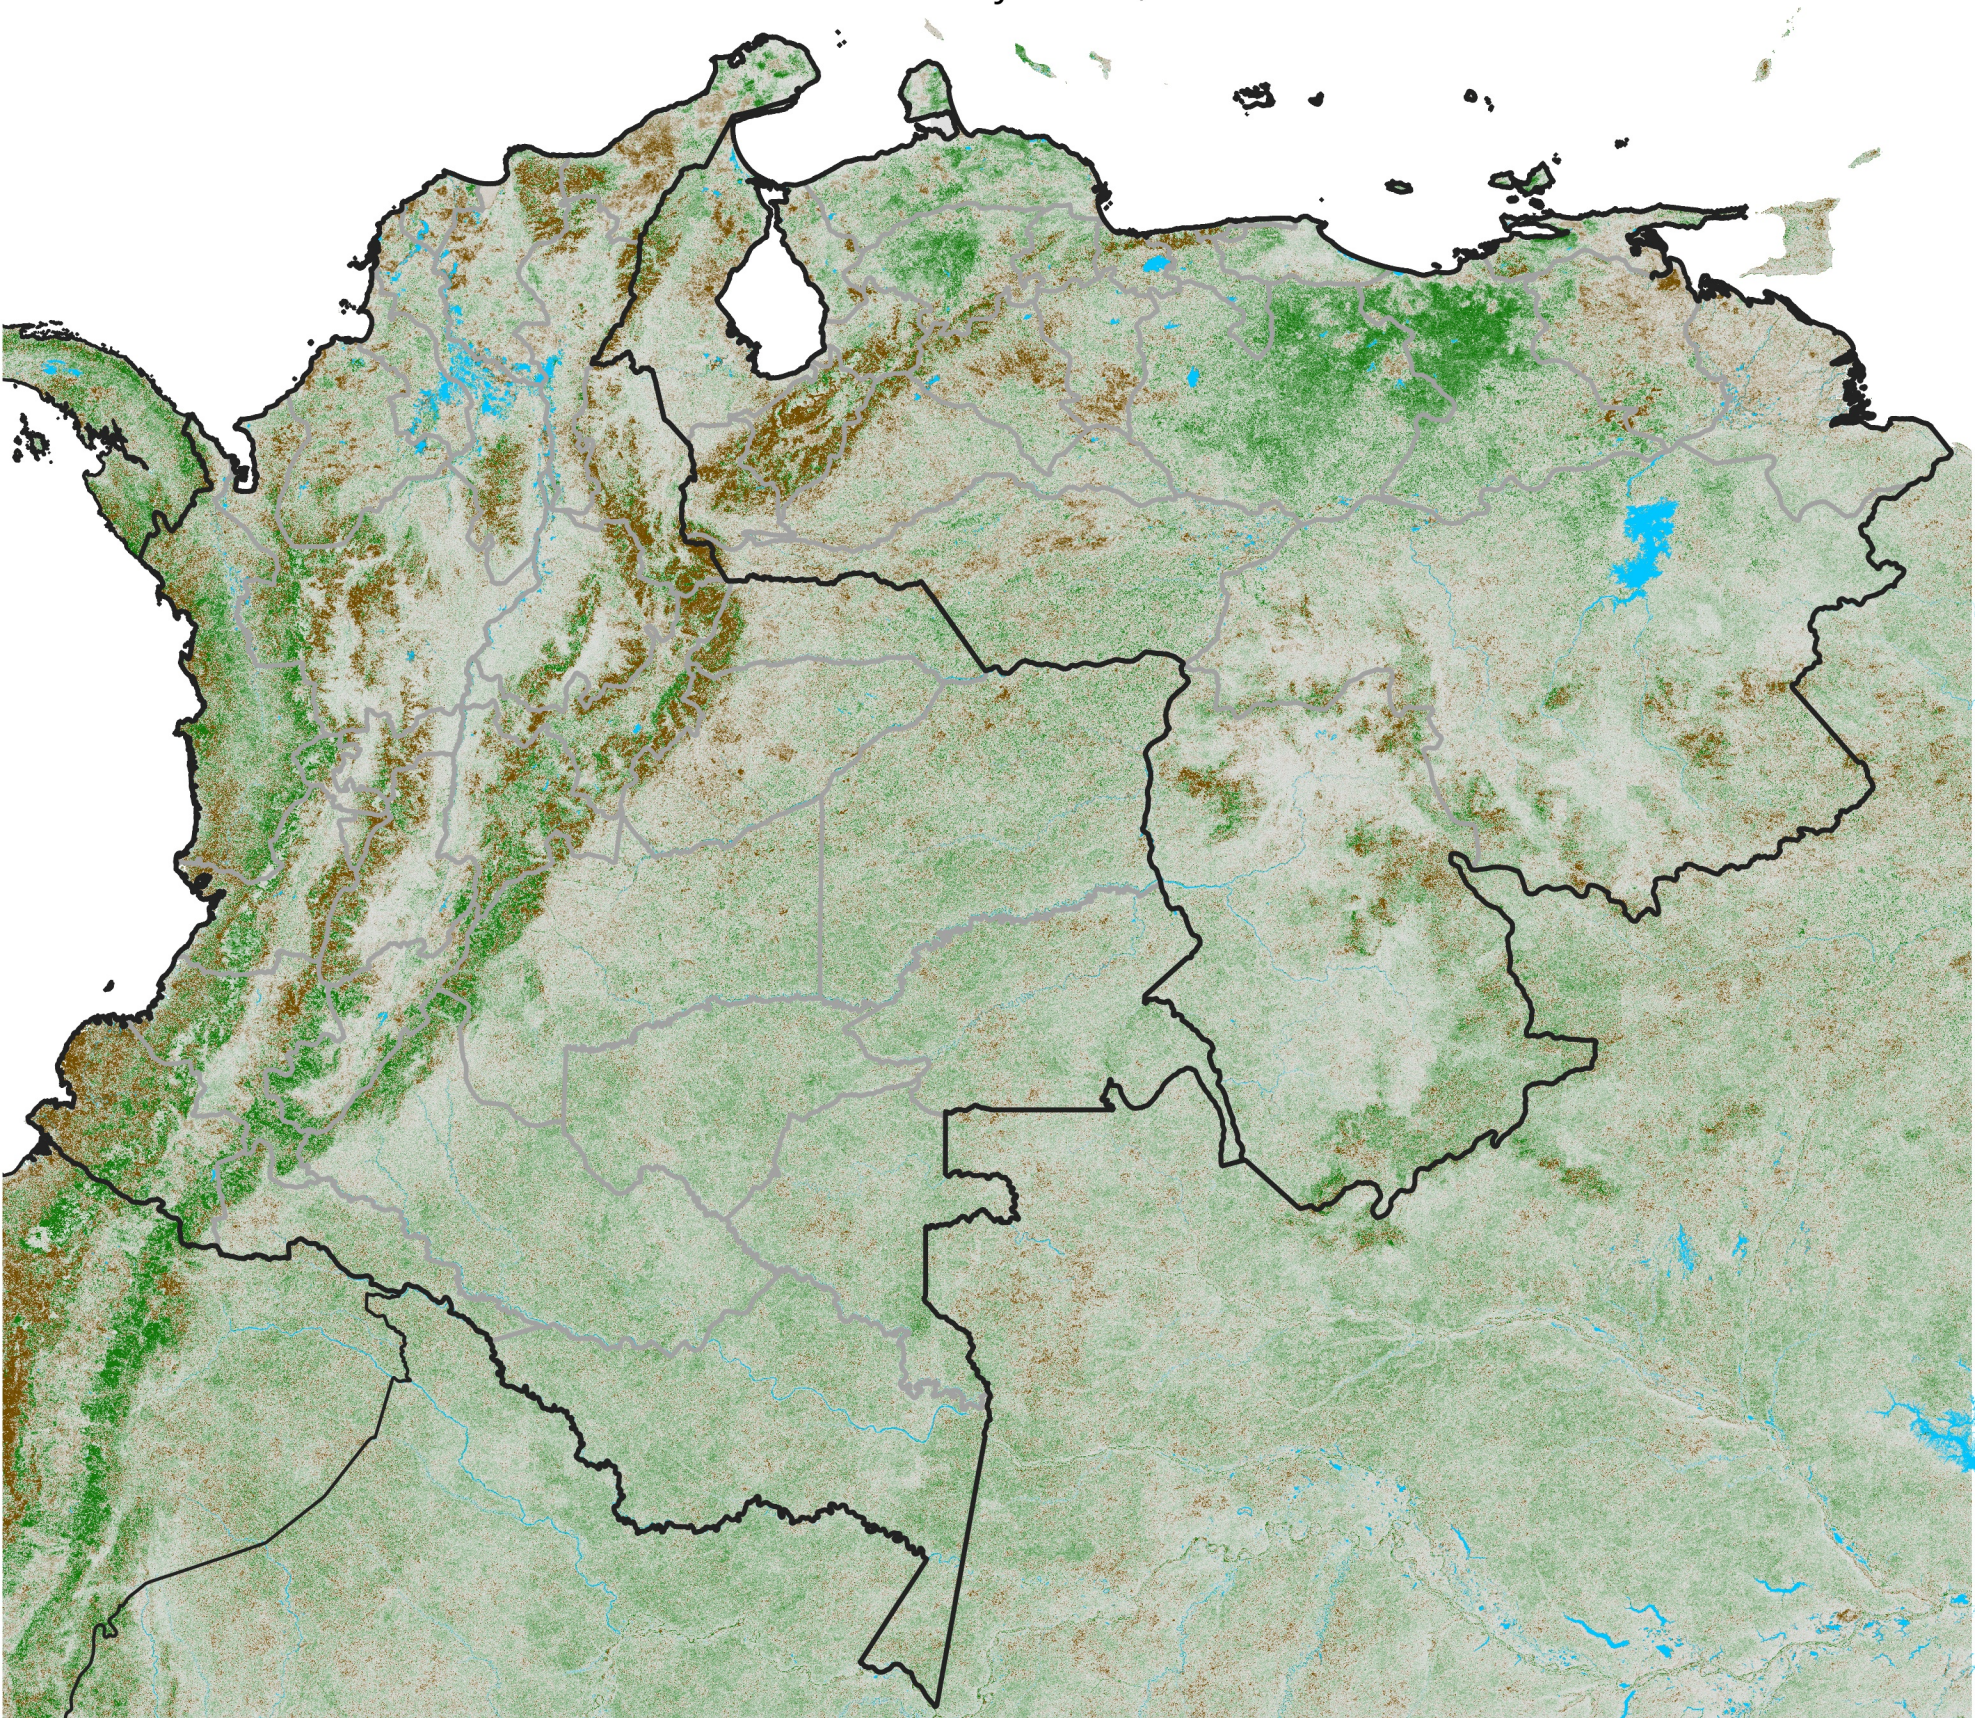

# Colombia Venezuela NDVI Anomaly

2013 minus mean (2003 - 2022)

Period 14 / May 11 - 20, 2013

## NDVI Anomaly

< -0.3   -0.2   -0.1   -0.05   0.05   0.1   0.2   > 0.3

Negative

No Difference

Positive