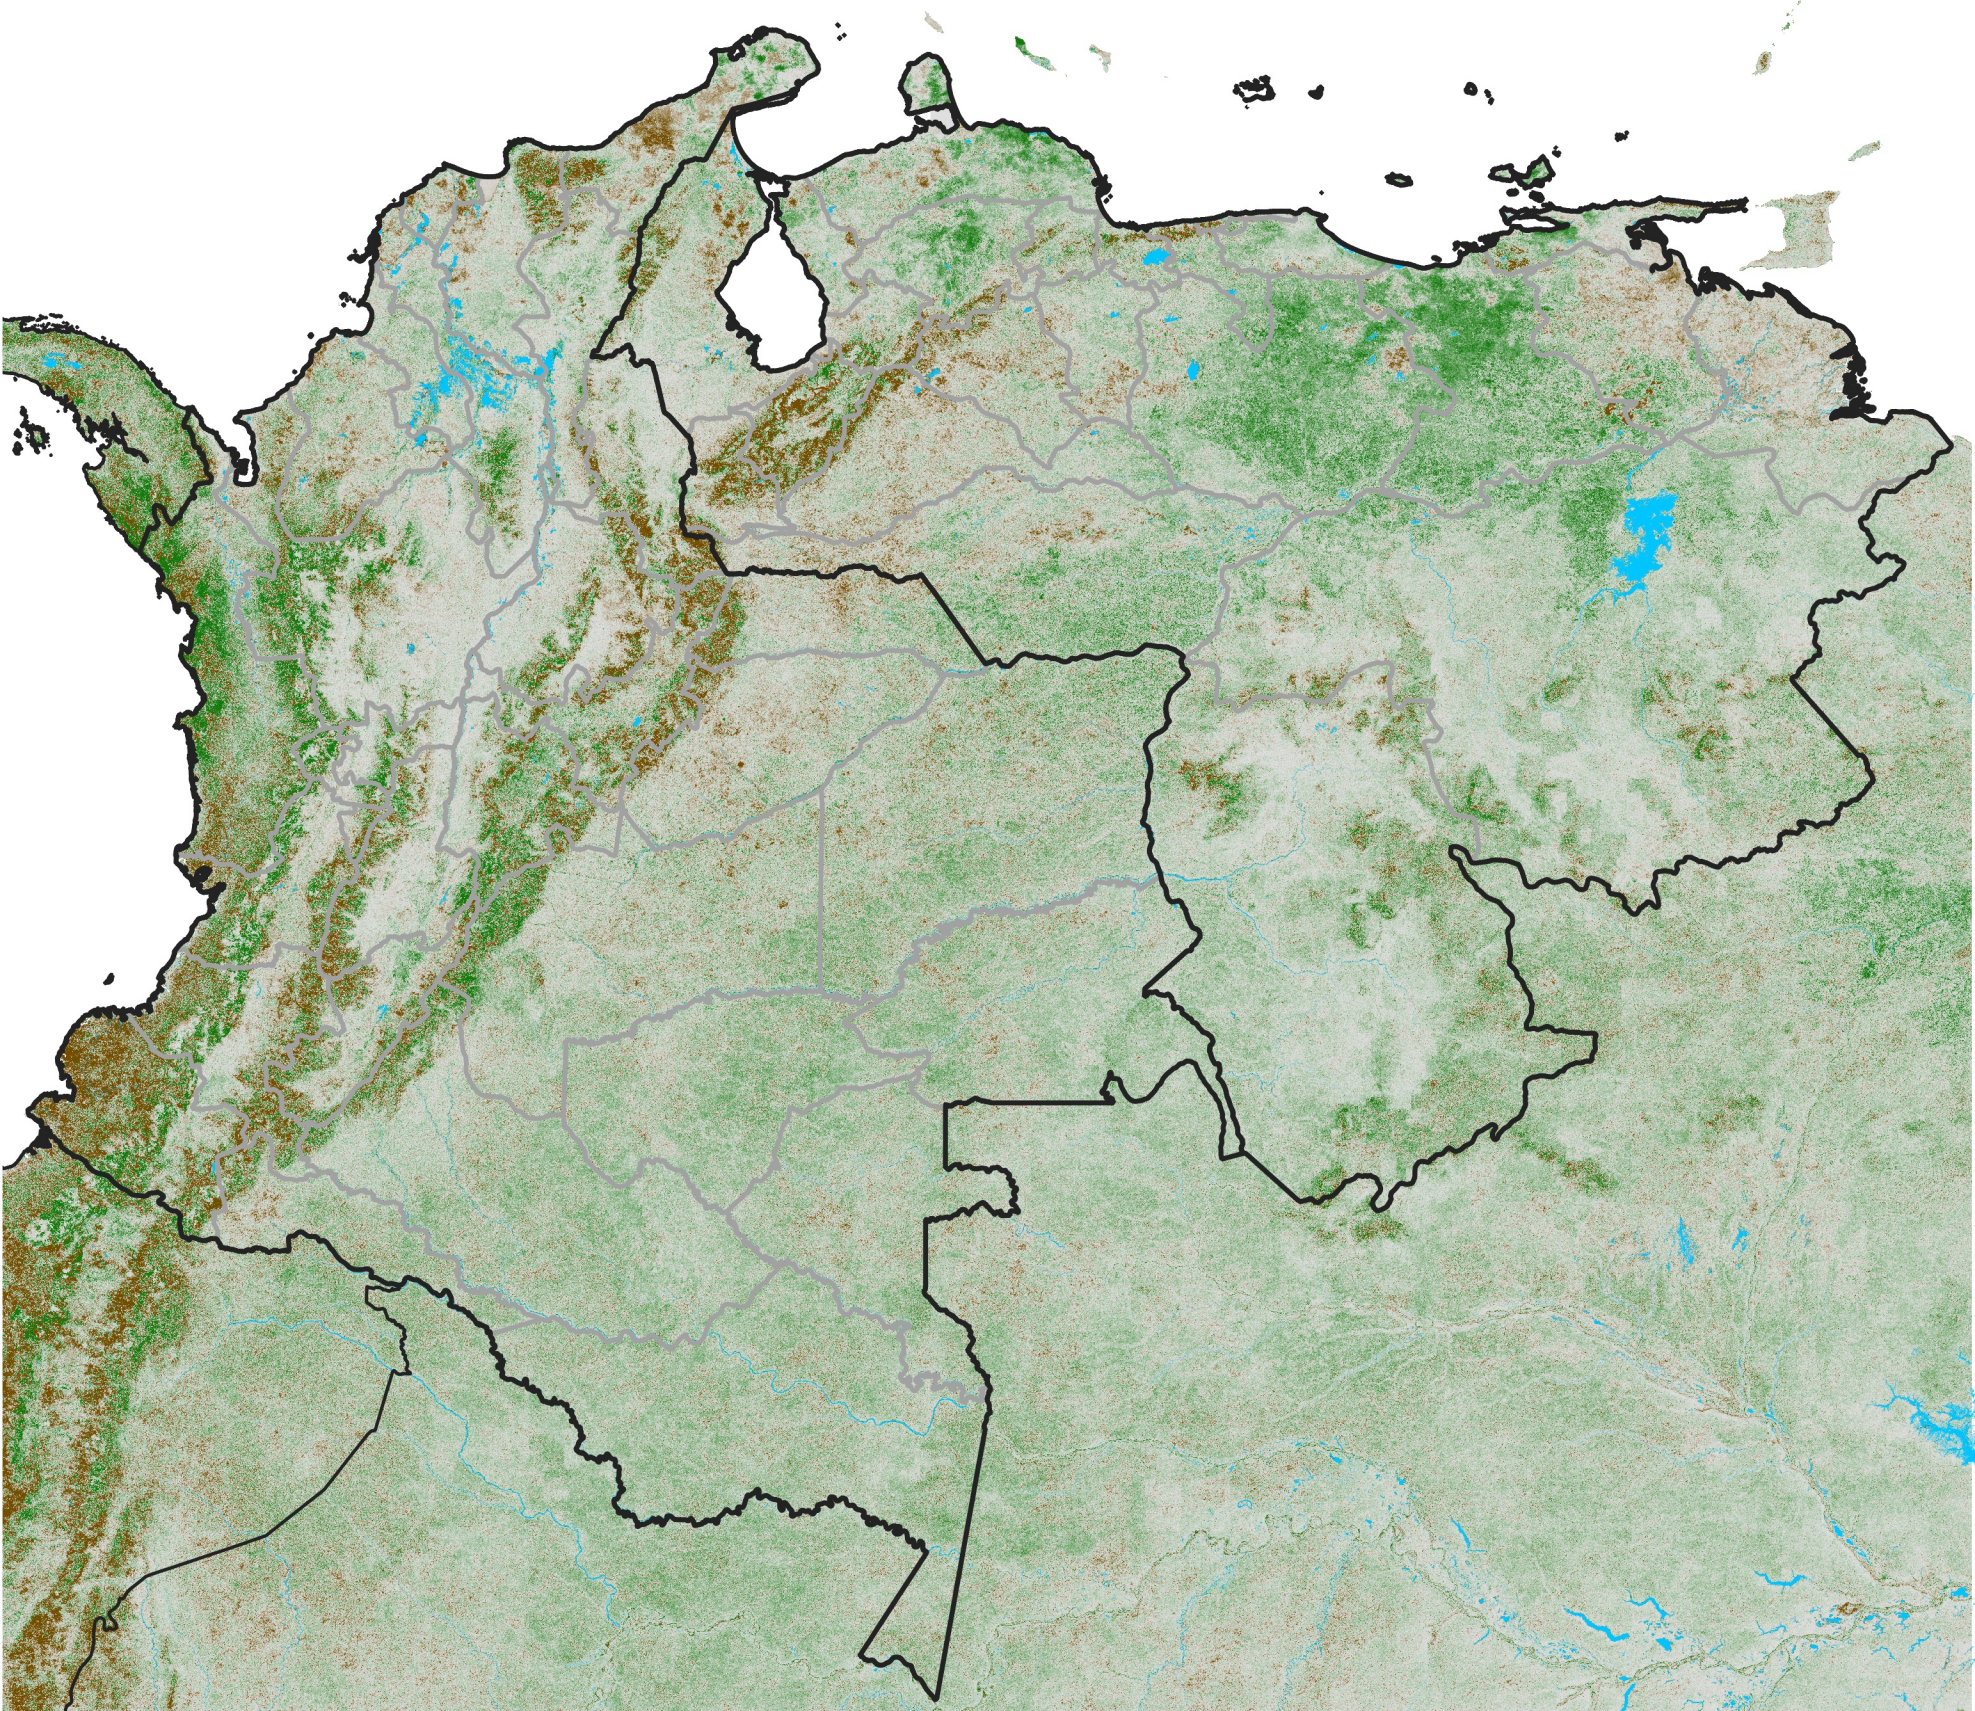

Colombia Venezuela NDVI Anomaly

2013 minus mean (2003 - 2022)

Period 16 / June 01 - 10, 2013

NDVI Anomaly

< -0.3 -0.2 -0.1 -0.05 0.05 0.1 0.2 > 0.3

Negative

No Difference

Positive