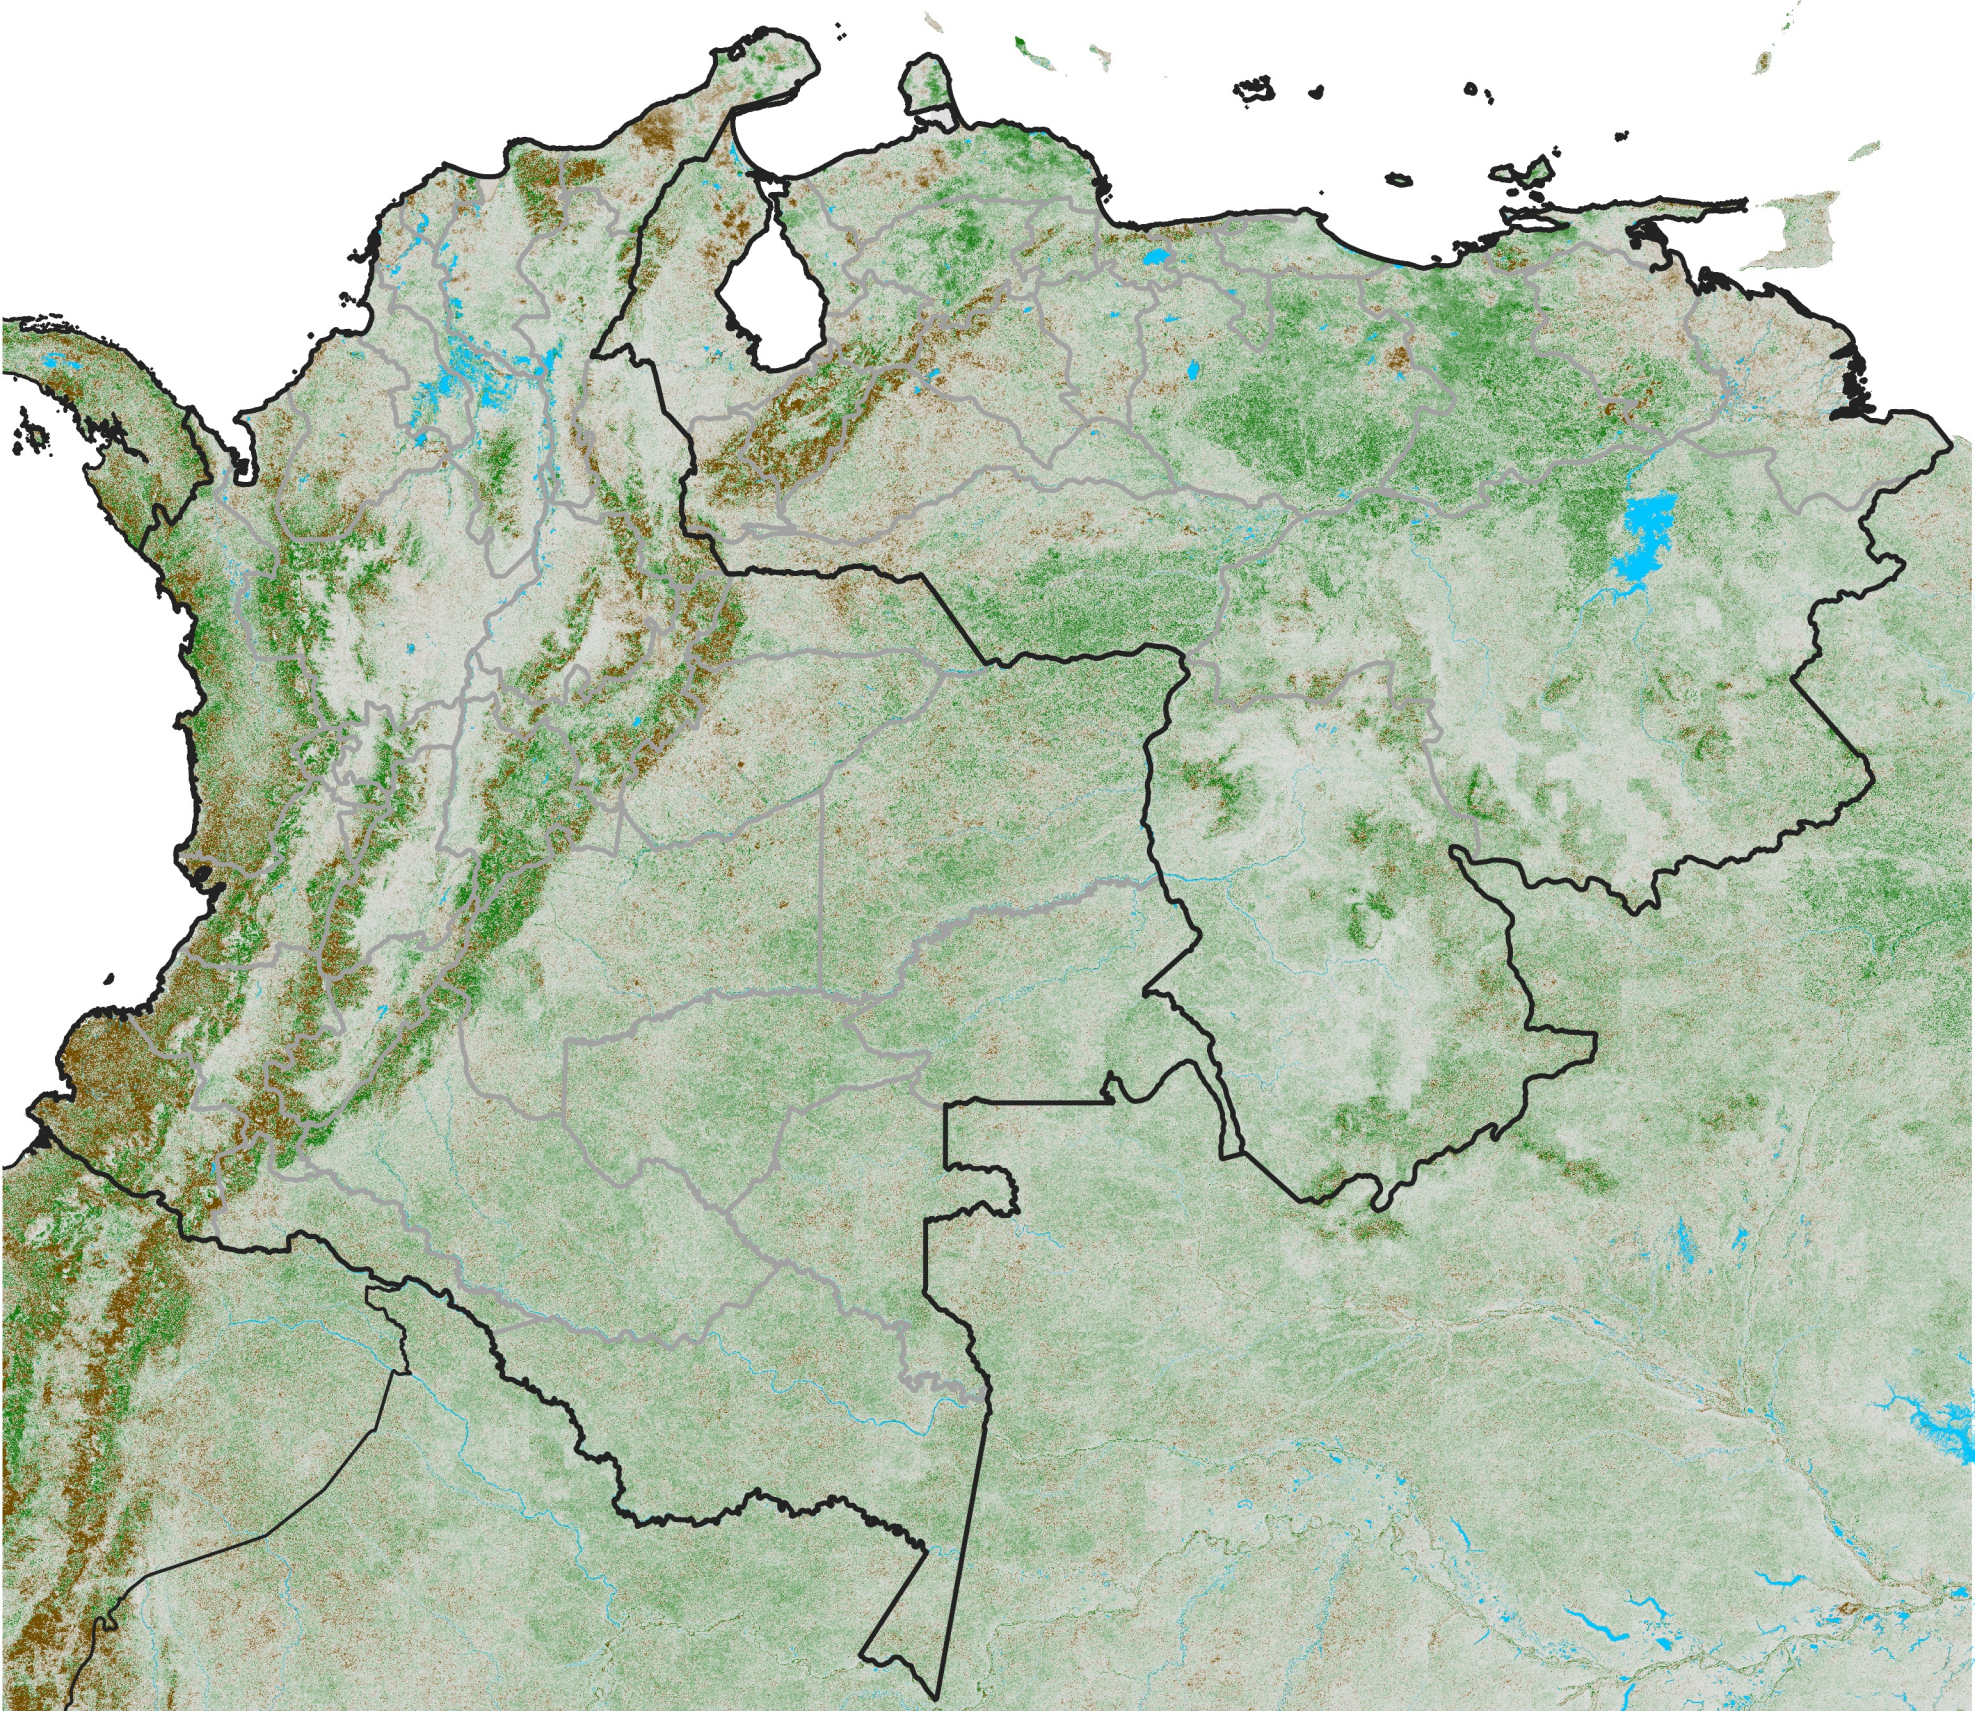

# Colombia Venezuela NDVI Anomaly

2013 minus mean (2003 - 2022)

Period 17 / June 11 - 20, 2013

## NDVI Anomaly

< -0.3   -0.2   -0.1   -0.05   0.05   0.1   0.2   > 0.3

Negative

No Difference

Positive