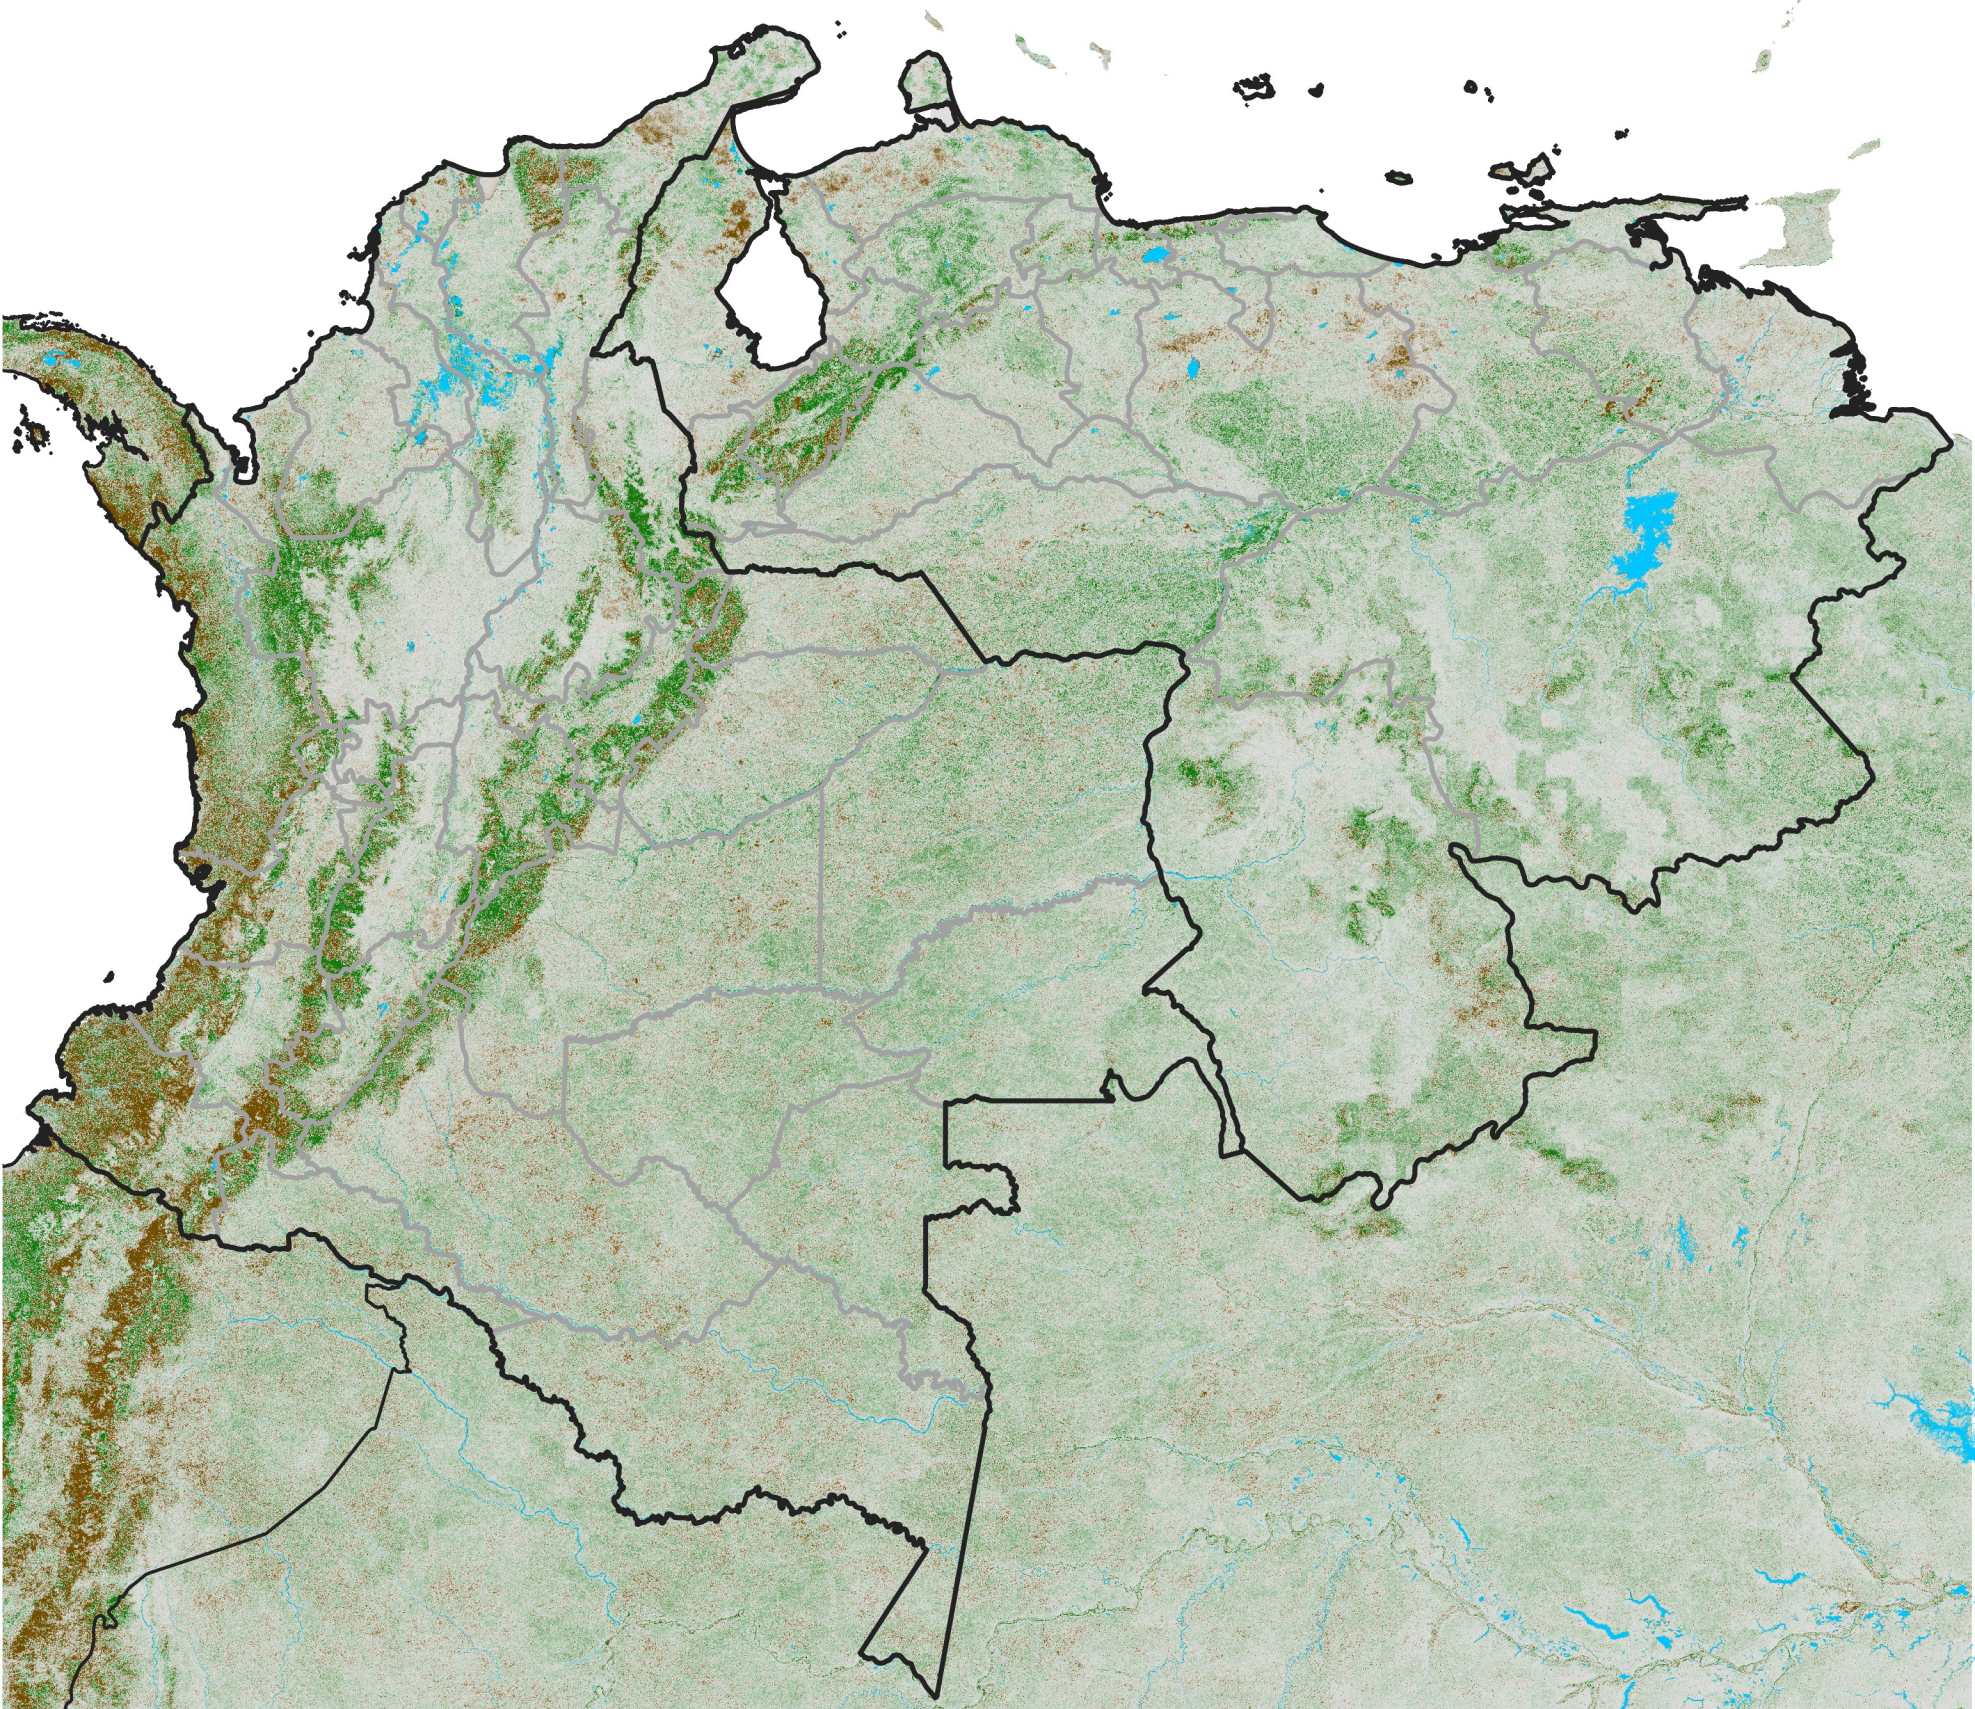

# Colombia Venezuela NDVI Anomaly

2013 minus mean (2003 - 2022)

Period 20 / July 11 - 20, 2013

## NDVI Anomaly

< -0.3   -0.2   -0.1   -0.05   0.05   0.1   0.2   > 0.3

Negative

No Difference

Positive