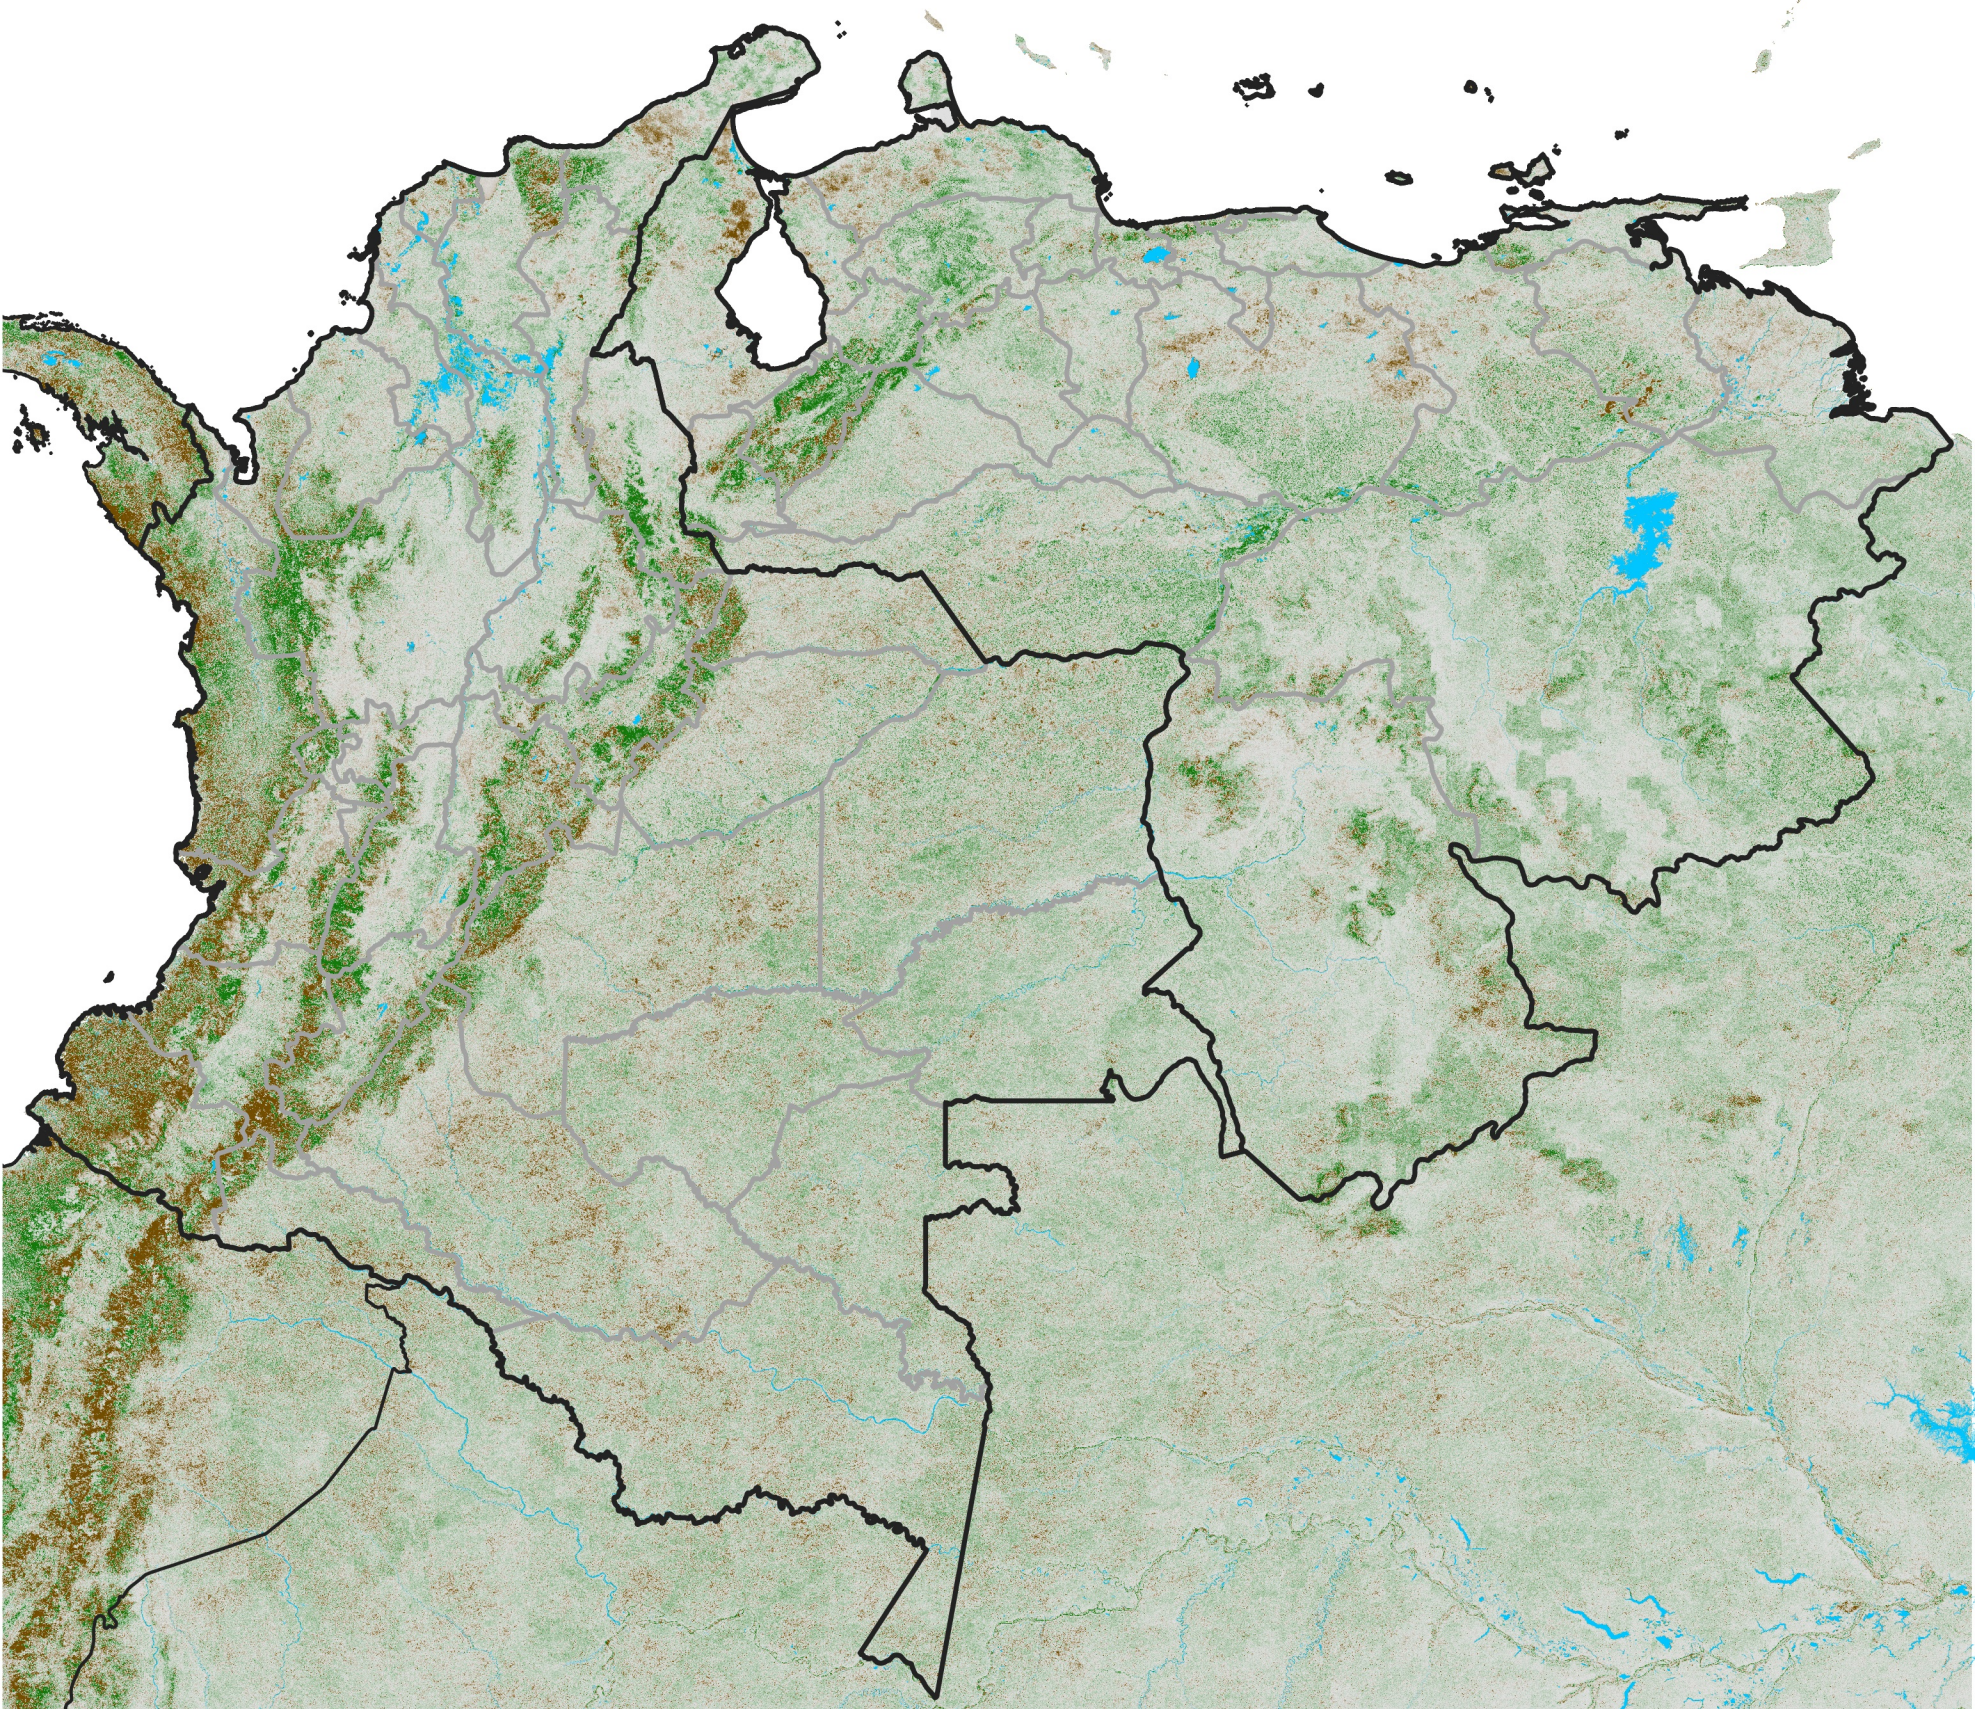

Colombia Venezuela NDVI Anomaly

2013 minus mean (2003 - 2022)

Period 21 / July 21 - 31, 2013

NDVI Anomaly

< -0.3 -0.2 -0.1 -0.05 0.05 0.1 0.2 > 0.3

Negative

No Difference

Positive