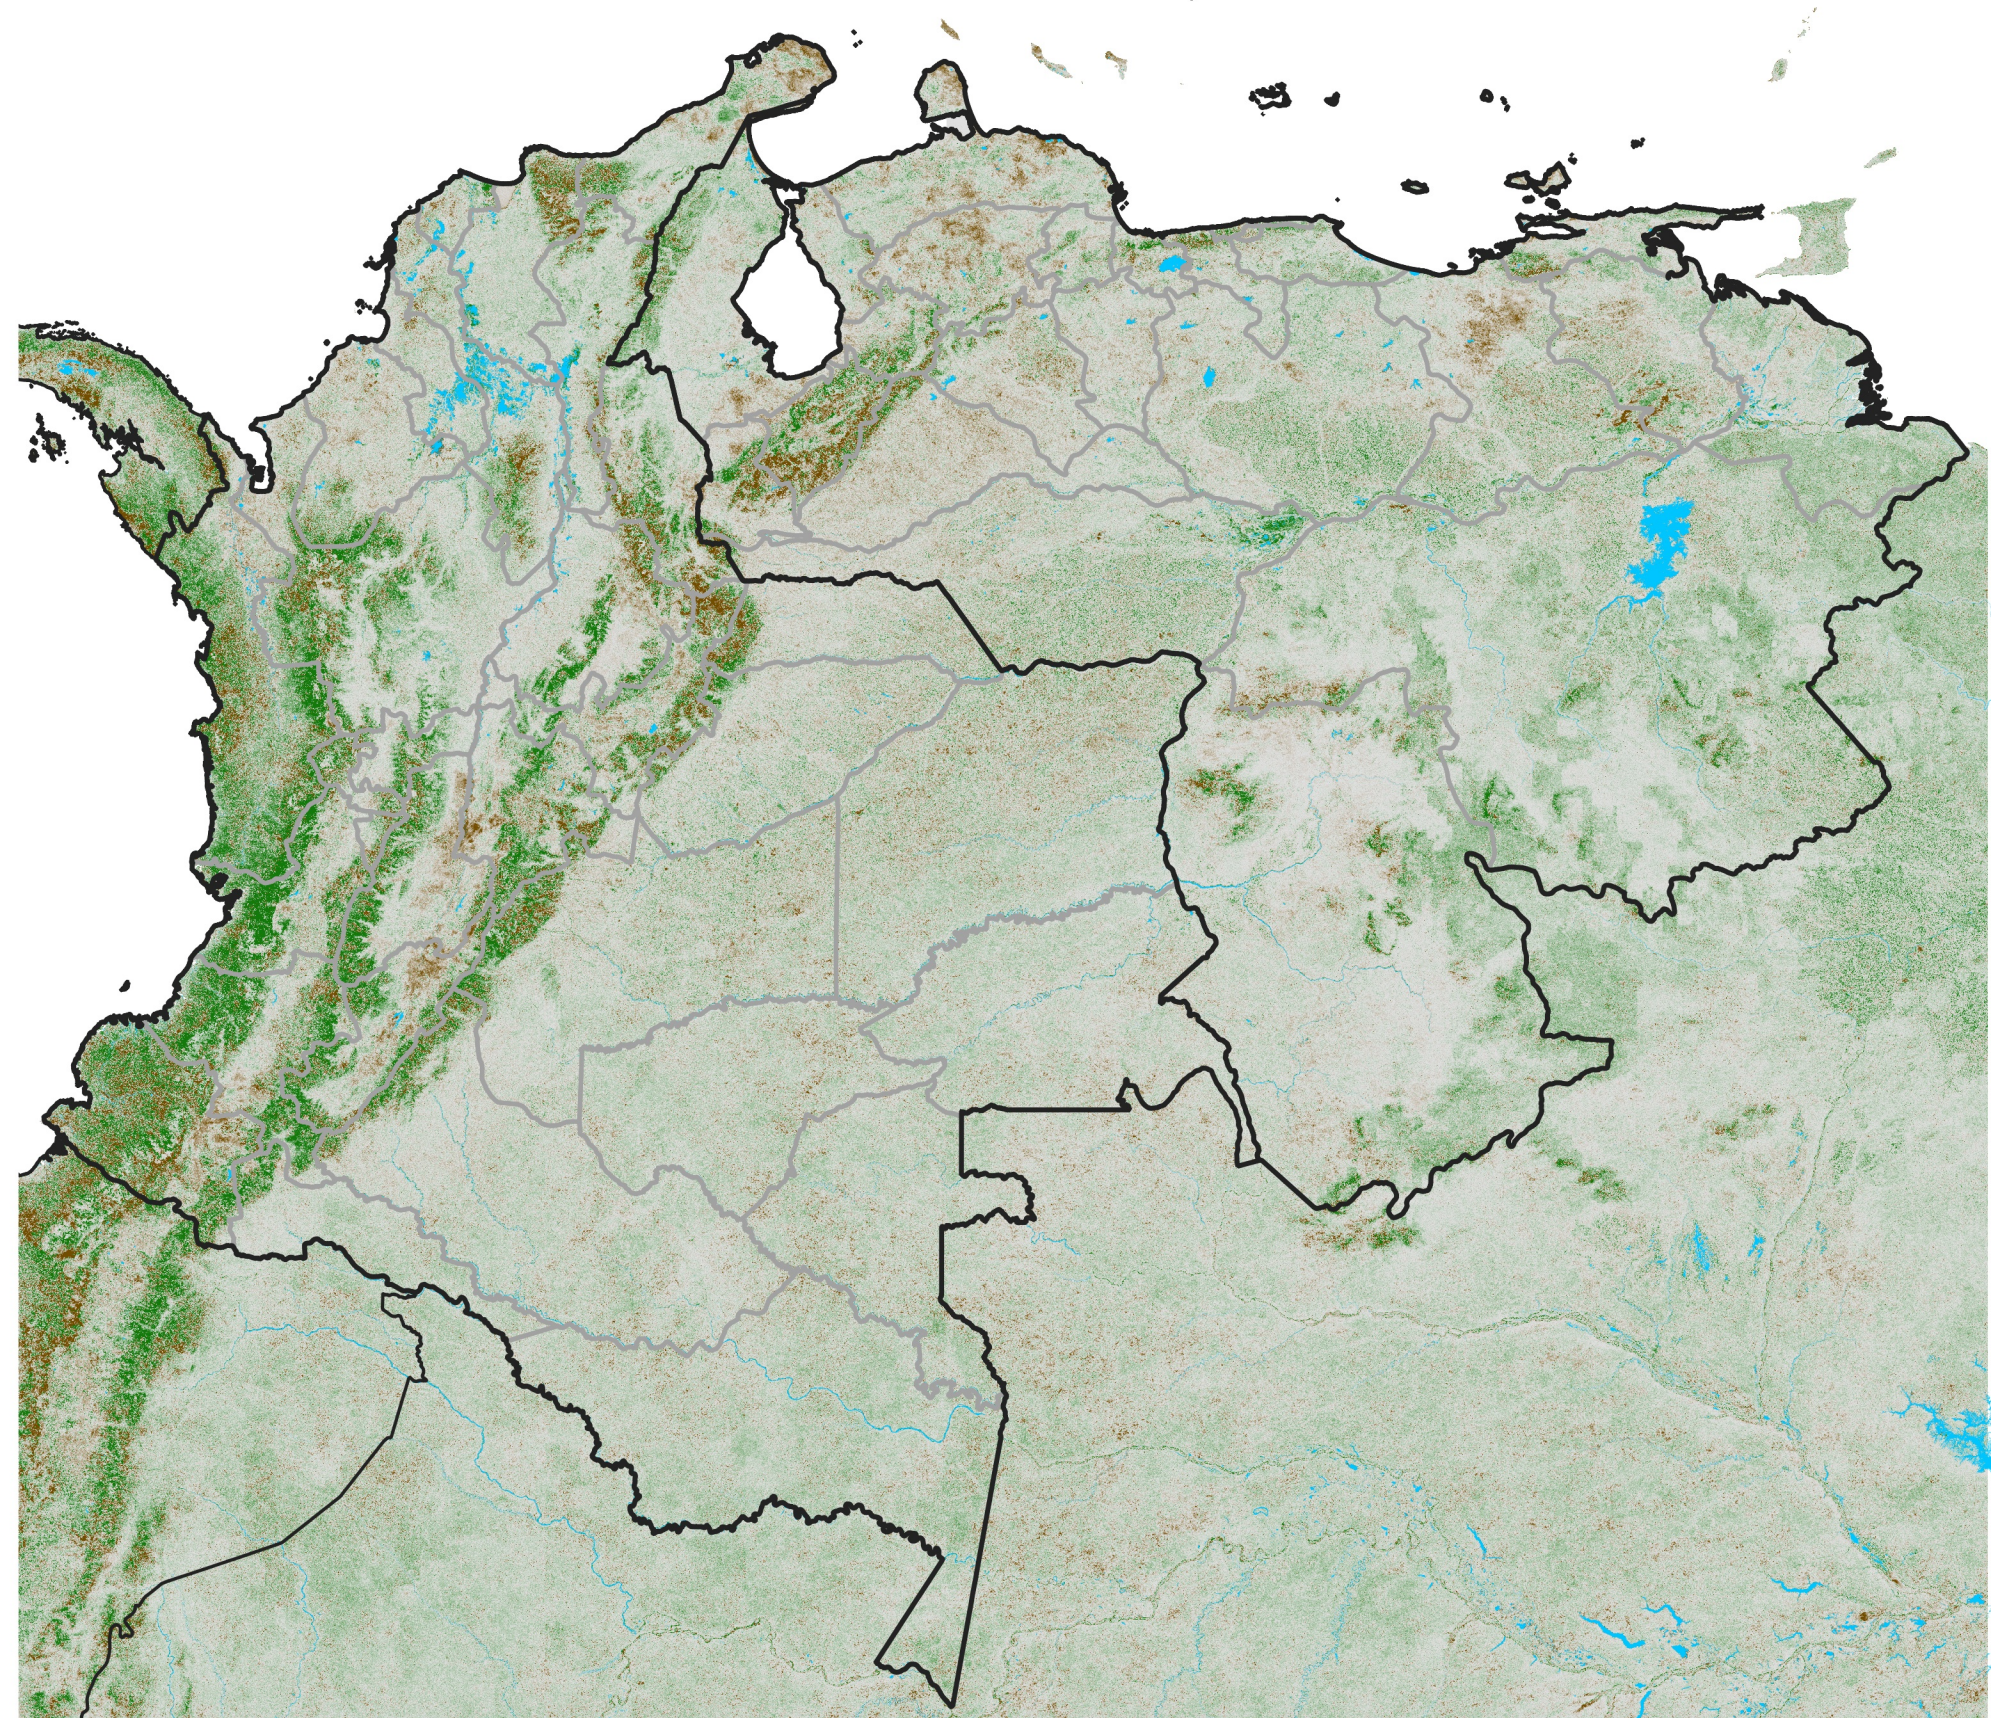

Colombia Venezuela NDVI Anomaly

2013 minus mean (2003 - 2022)
Period 29 / October 11 - 20, 2013

NDVI Anomaly

< -0.3 -0.2 -0.1 -0.05 0.05 0.1 0.2 > 0.3

Negative

No Difference

Positive