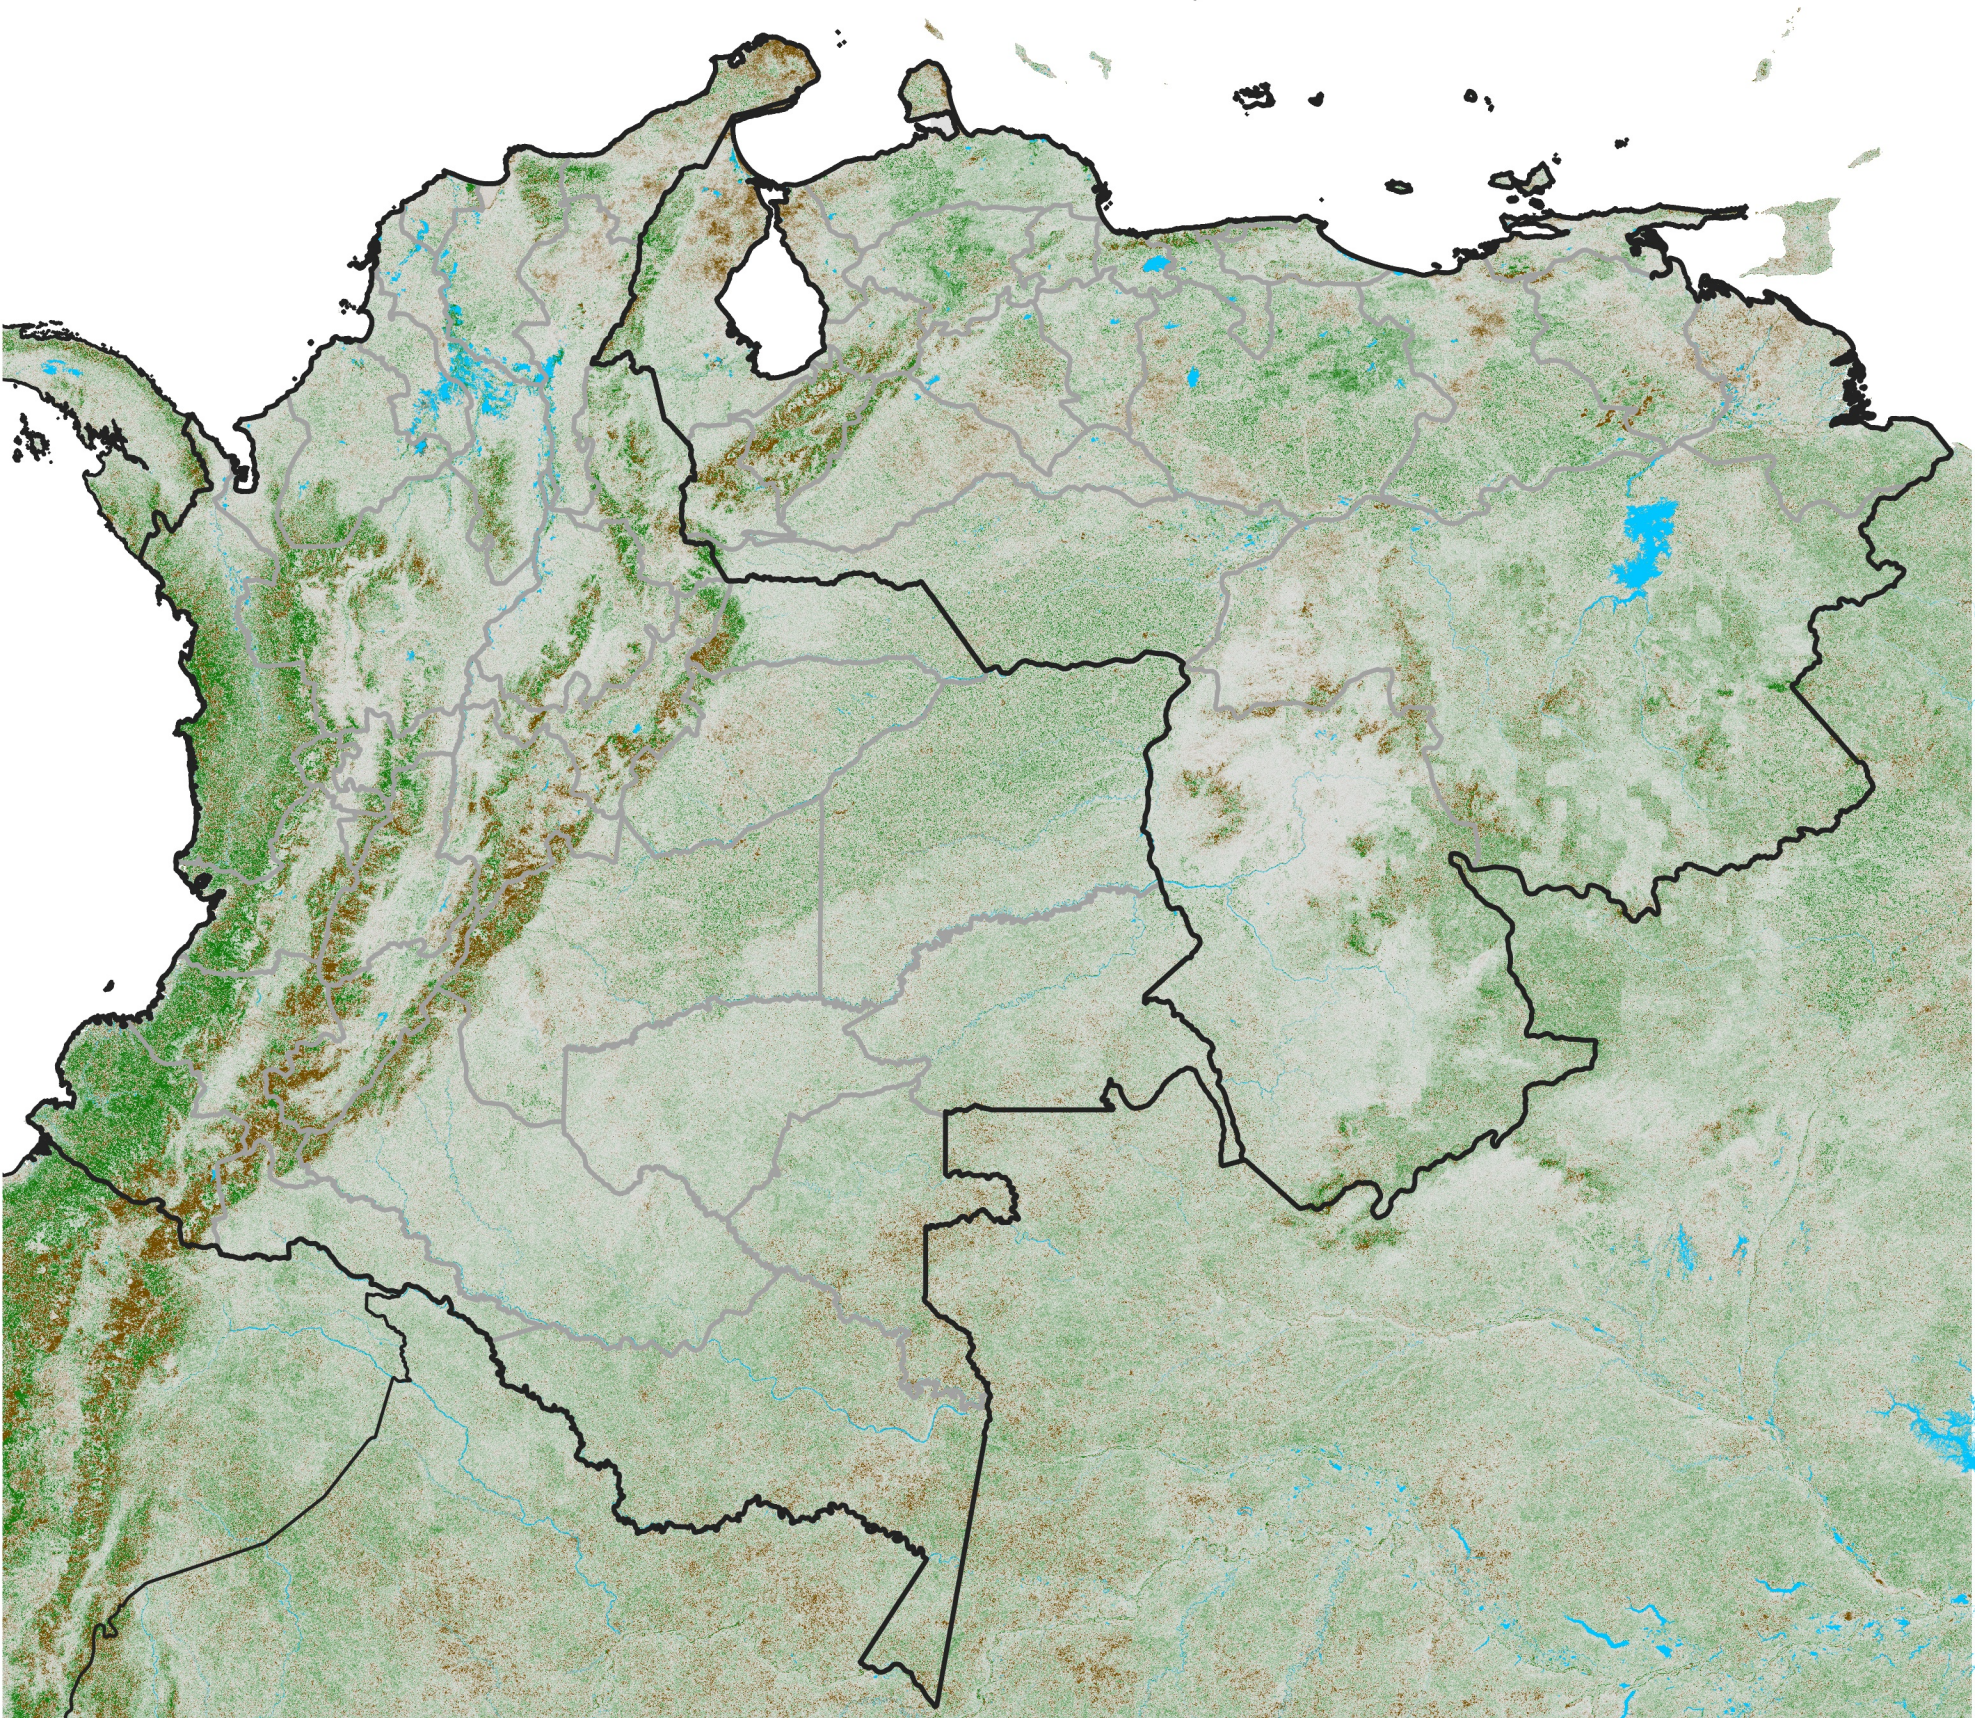

Colombia Venezuela NDVI Anomaly

2013 minus mean (2003 - 2022)
Period 35 / December 11 - 20, 2013

NDVI Anomaly

< -0.3 -0.2 -0.1 -0.05 0.05 0.1 0.2 > 0.3

Negative

No Difference

Positive