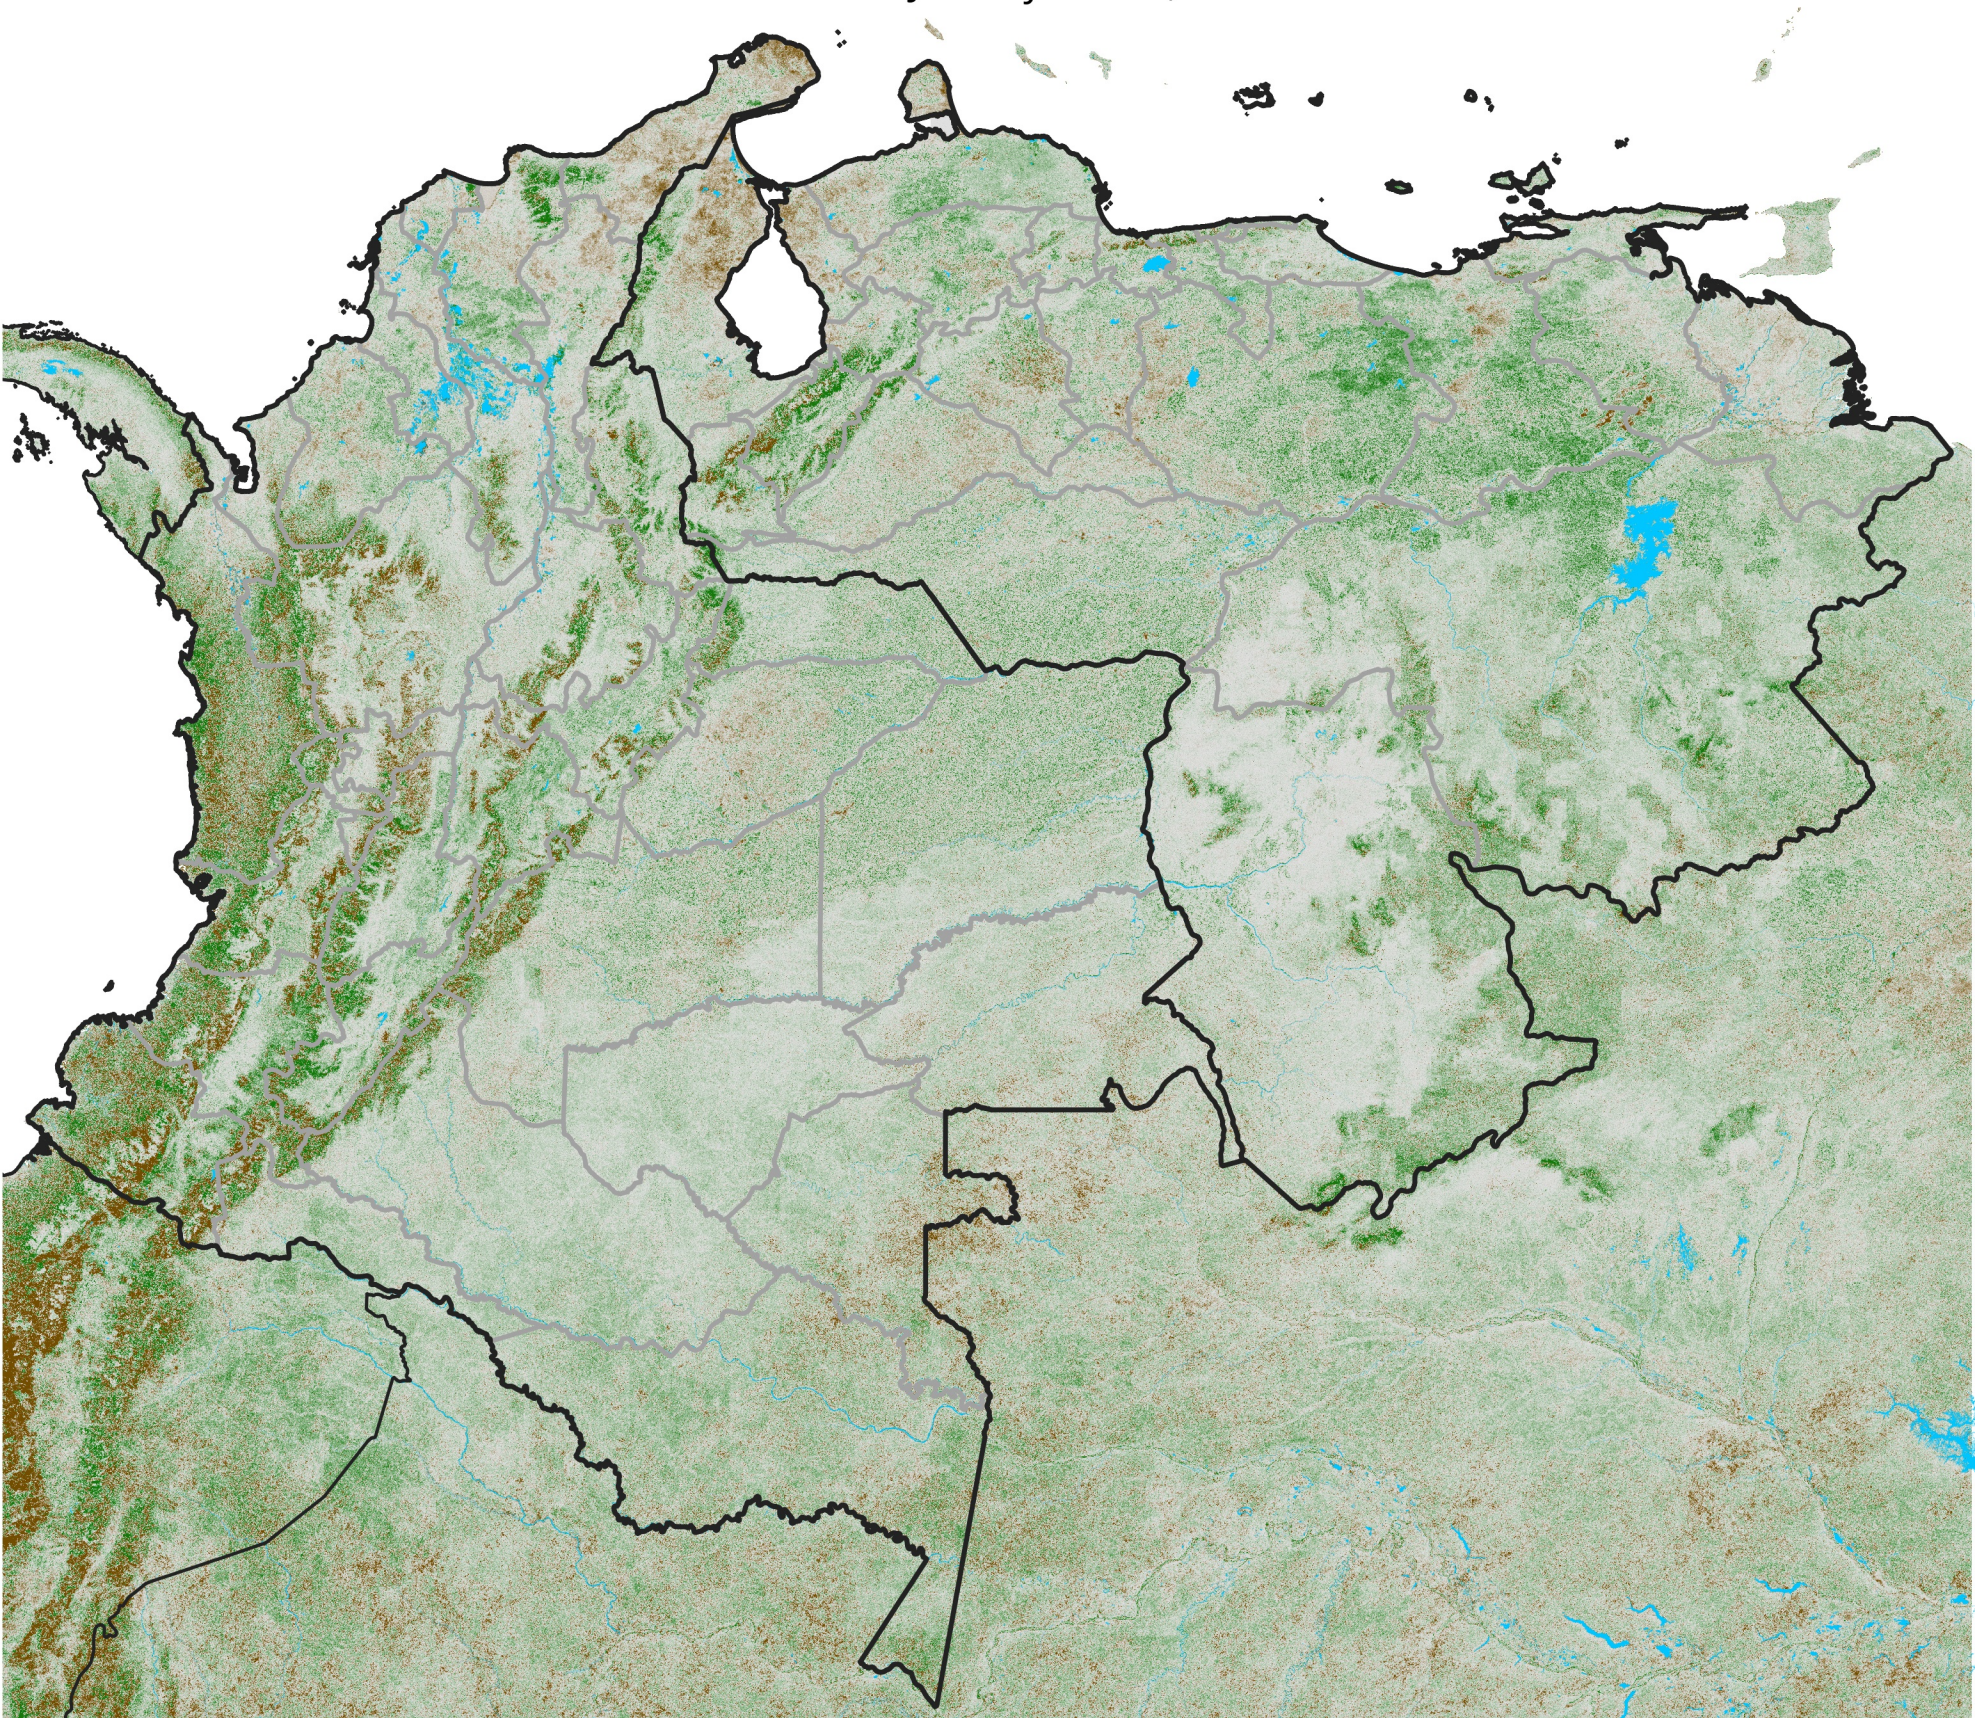

Colombia Venezuela NDVI Anomaly

2014 minus mean (2003 - 2022)

Period 02 / January 11 - 20, 2014

NDVI Anomaly

< -0.3 -0.2 -0.1 -0.05 0.05 0.1 0.2 > 0.3

Negative

No Difference

Positive