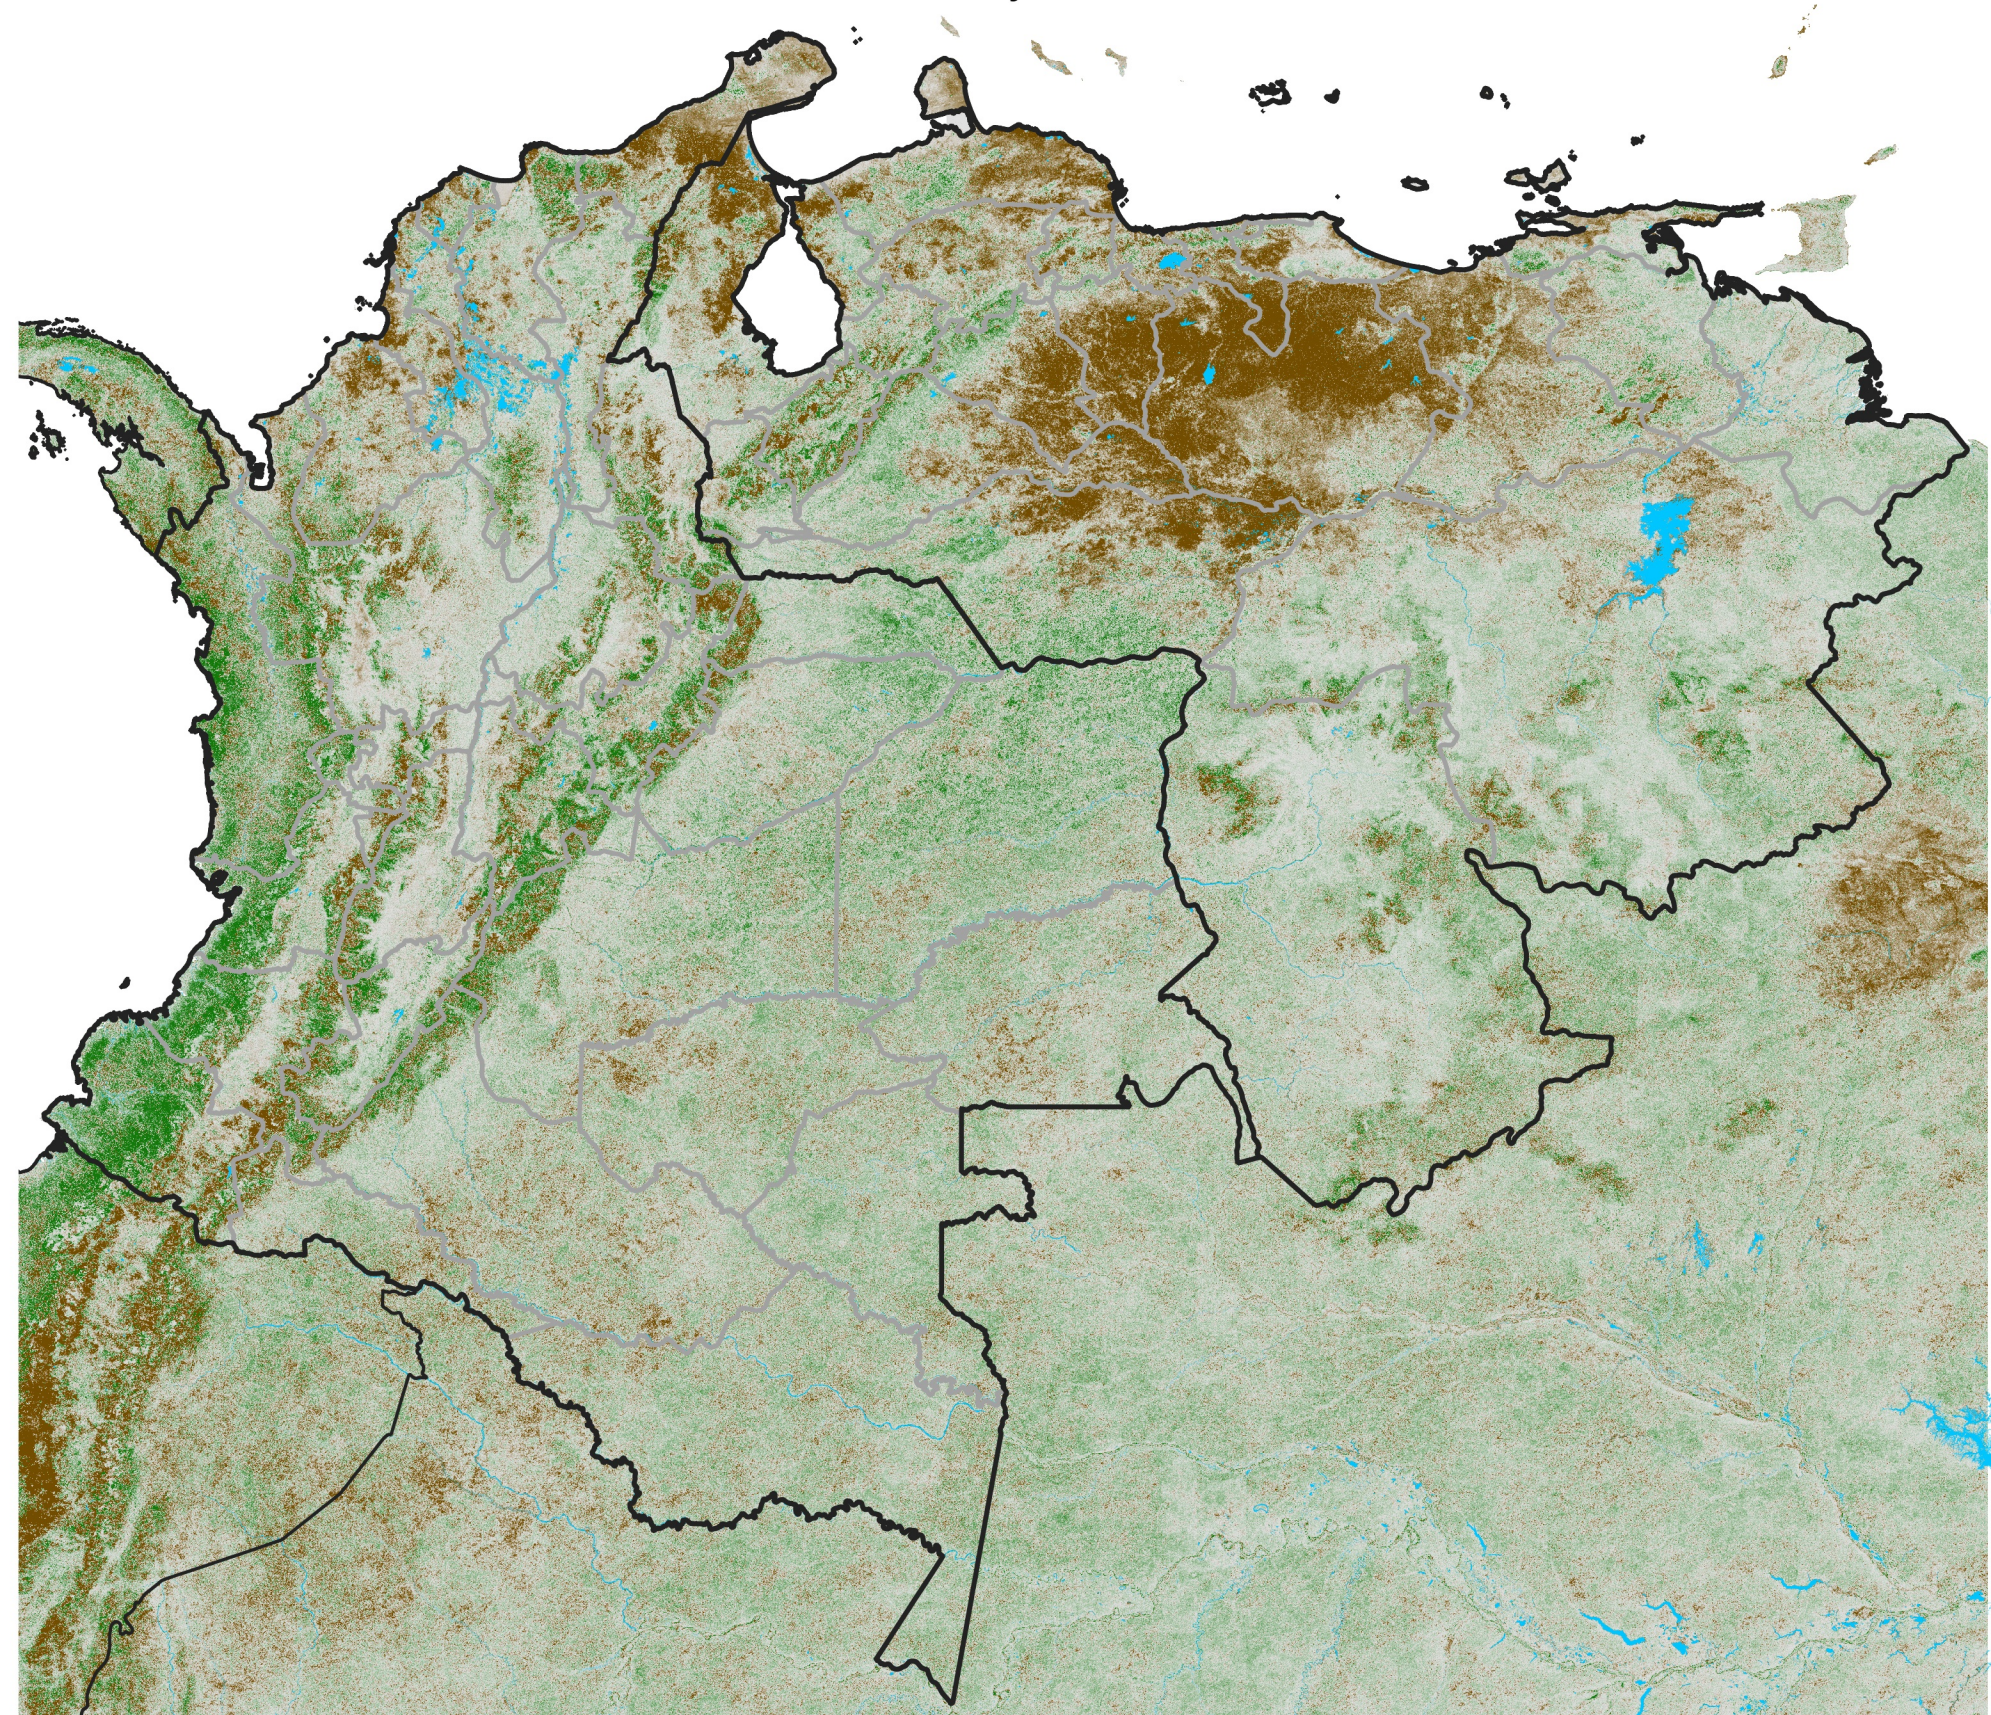

Colombia Venezuela NDVI Anomaly

2014 minus mean (2003 - 2022)

Period 14 / May 11 - 20, 2014

NDVI Anomaly

< -0.3 -0.2 -0.1 -0.05 0.05 0.1 0.2 > 0.3

Negative

No Difference

Positive