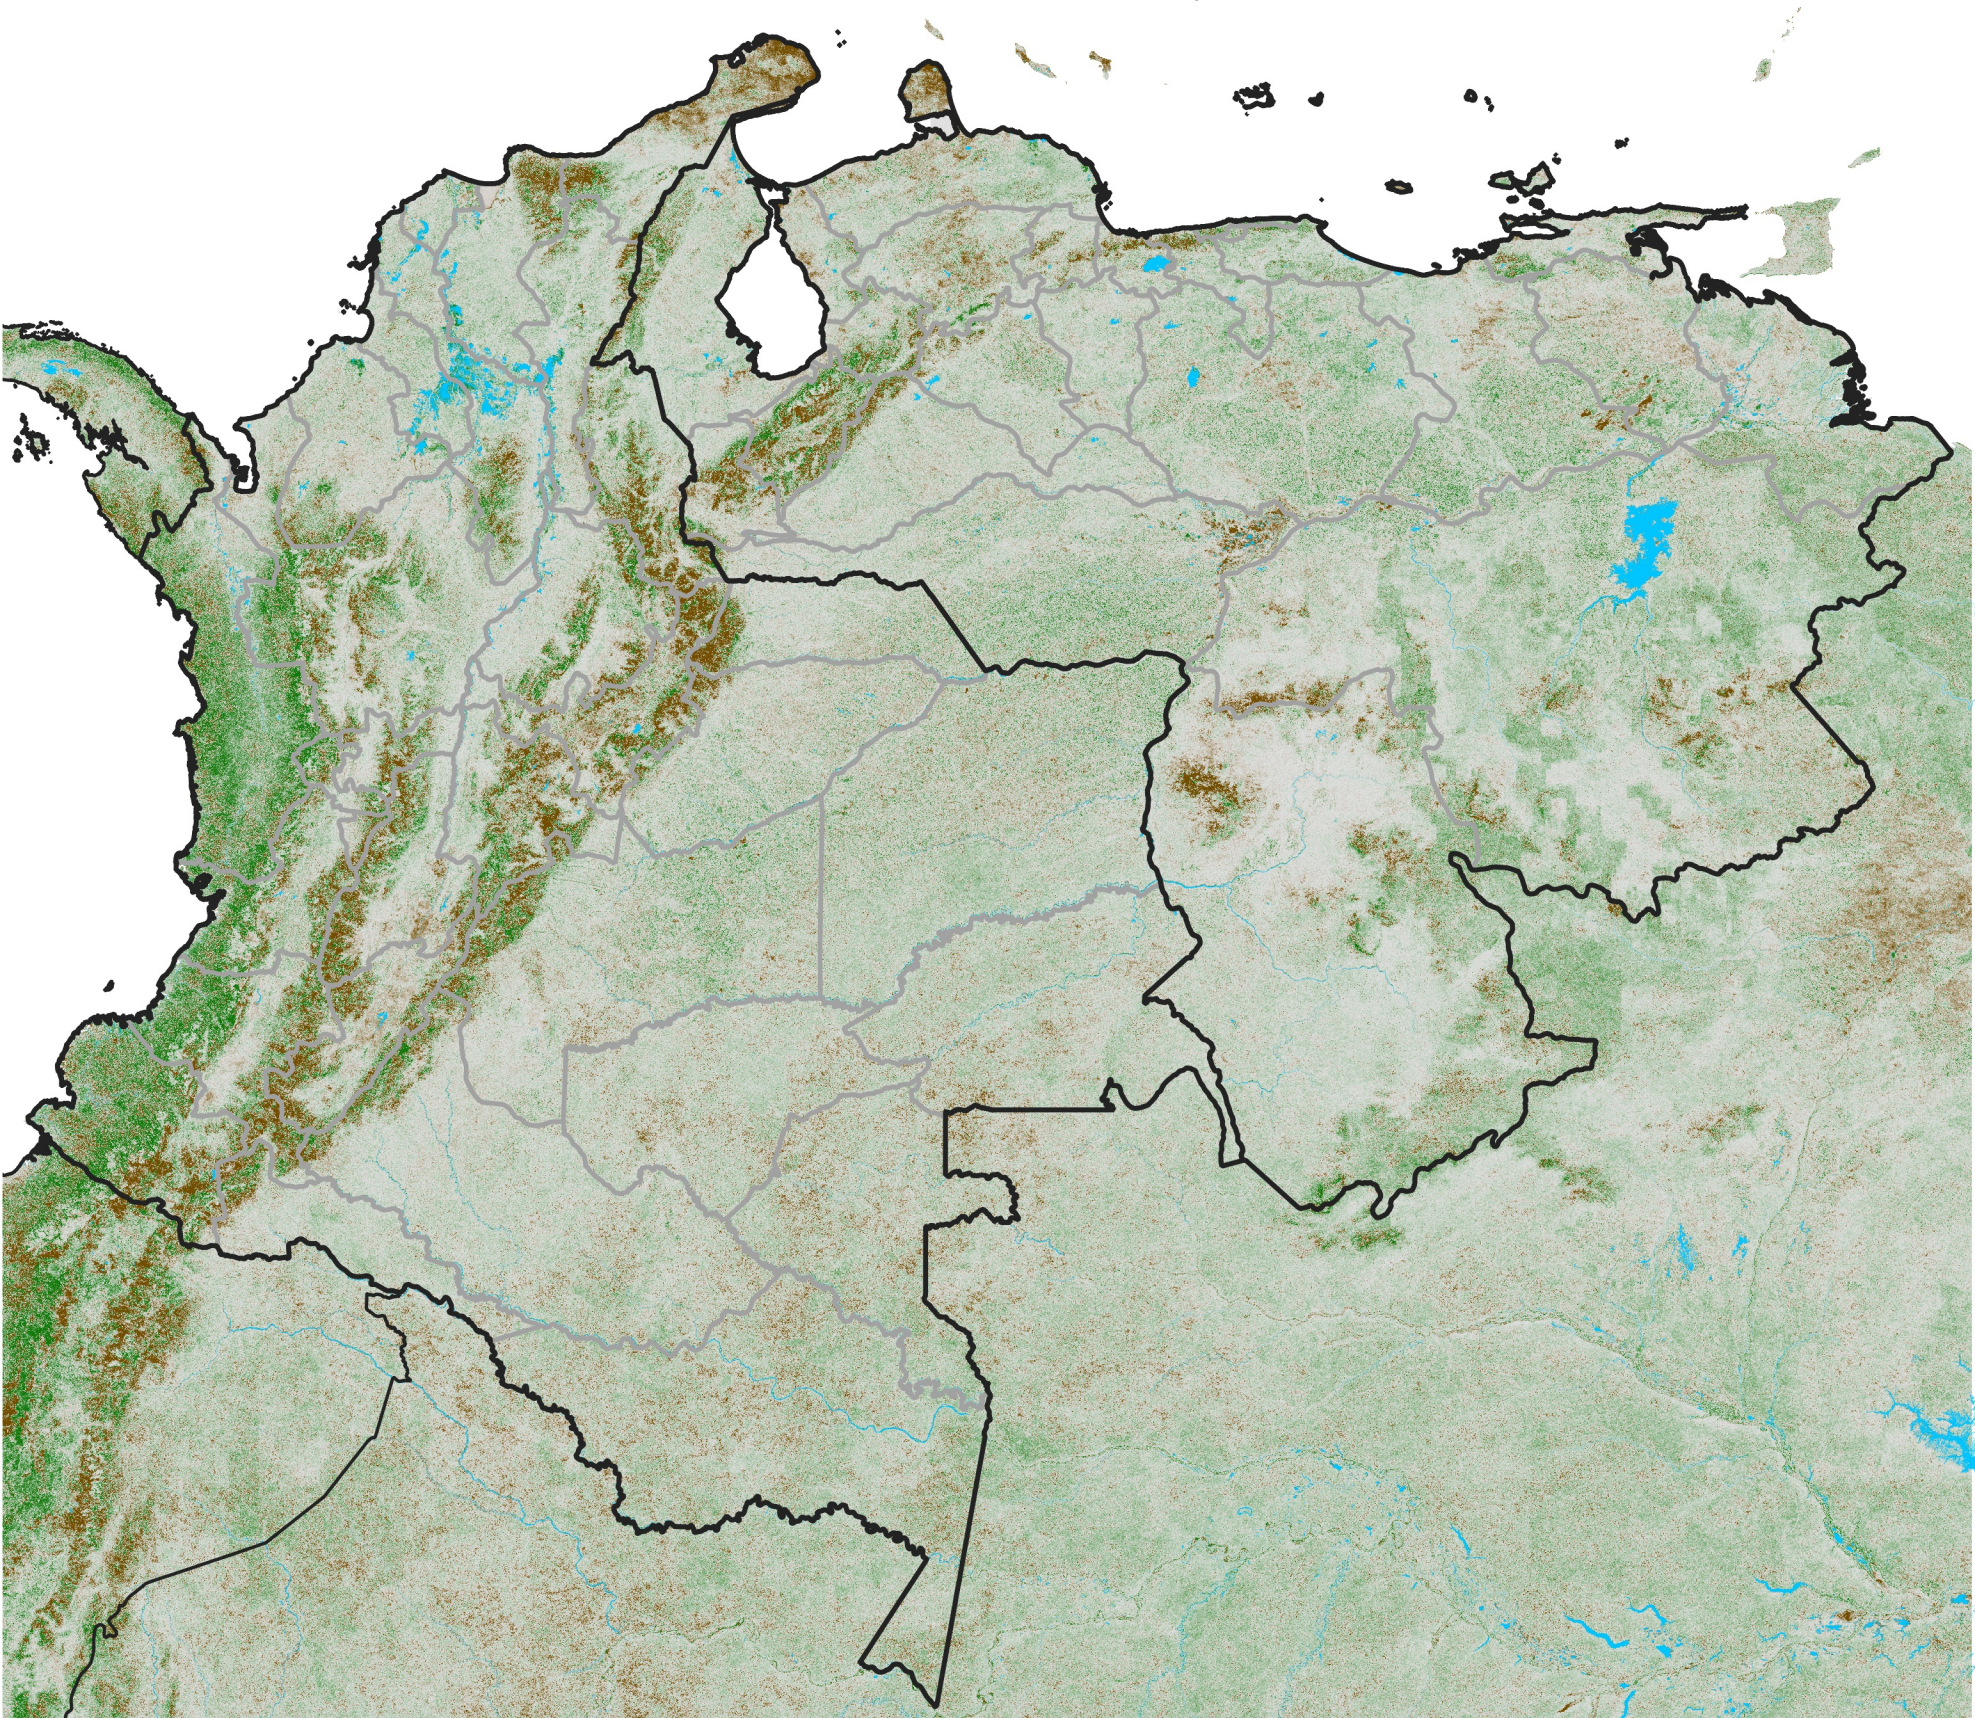

Colombia Venezuela NDVI Anomaly

2014 minus mean (2003 - 2022)
Period 32 / November 11 - 20, 2014

NDVI Anomaly

< -0.3 -0.2 -0.1 -0.05 0.05 0.1 0.2 > 0.3

Negative

No Difference

Positive