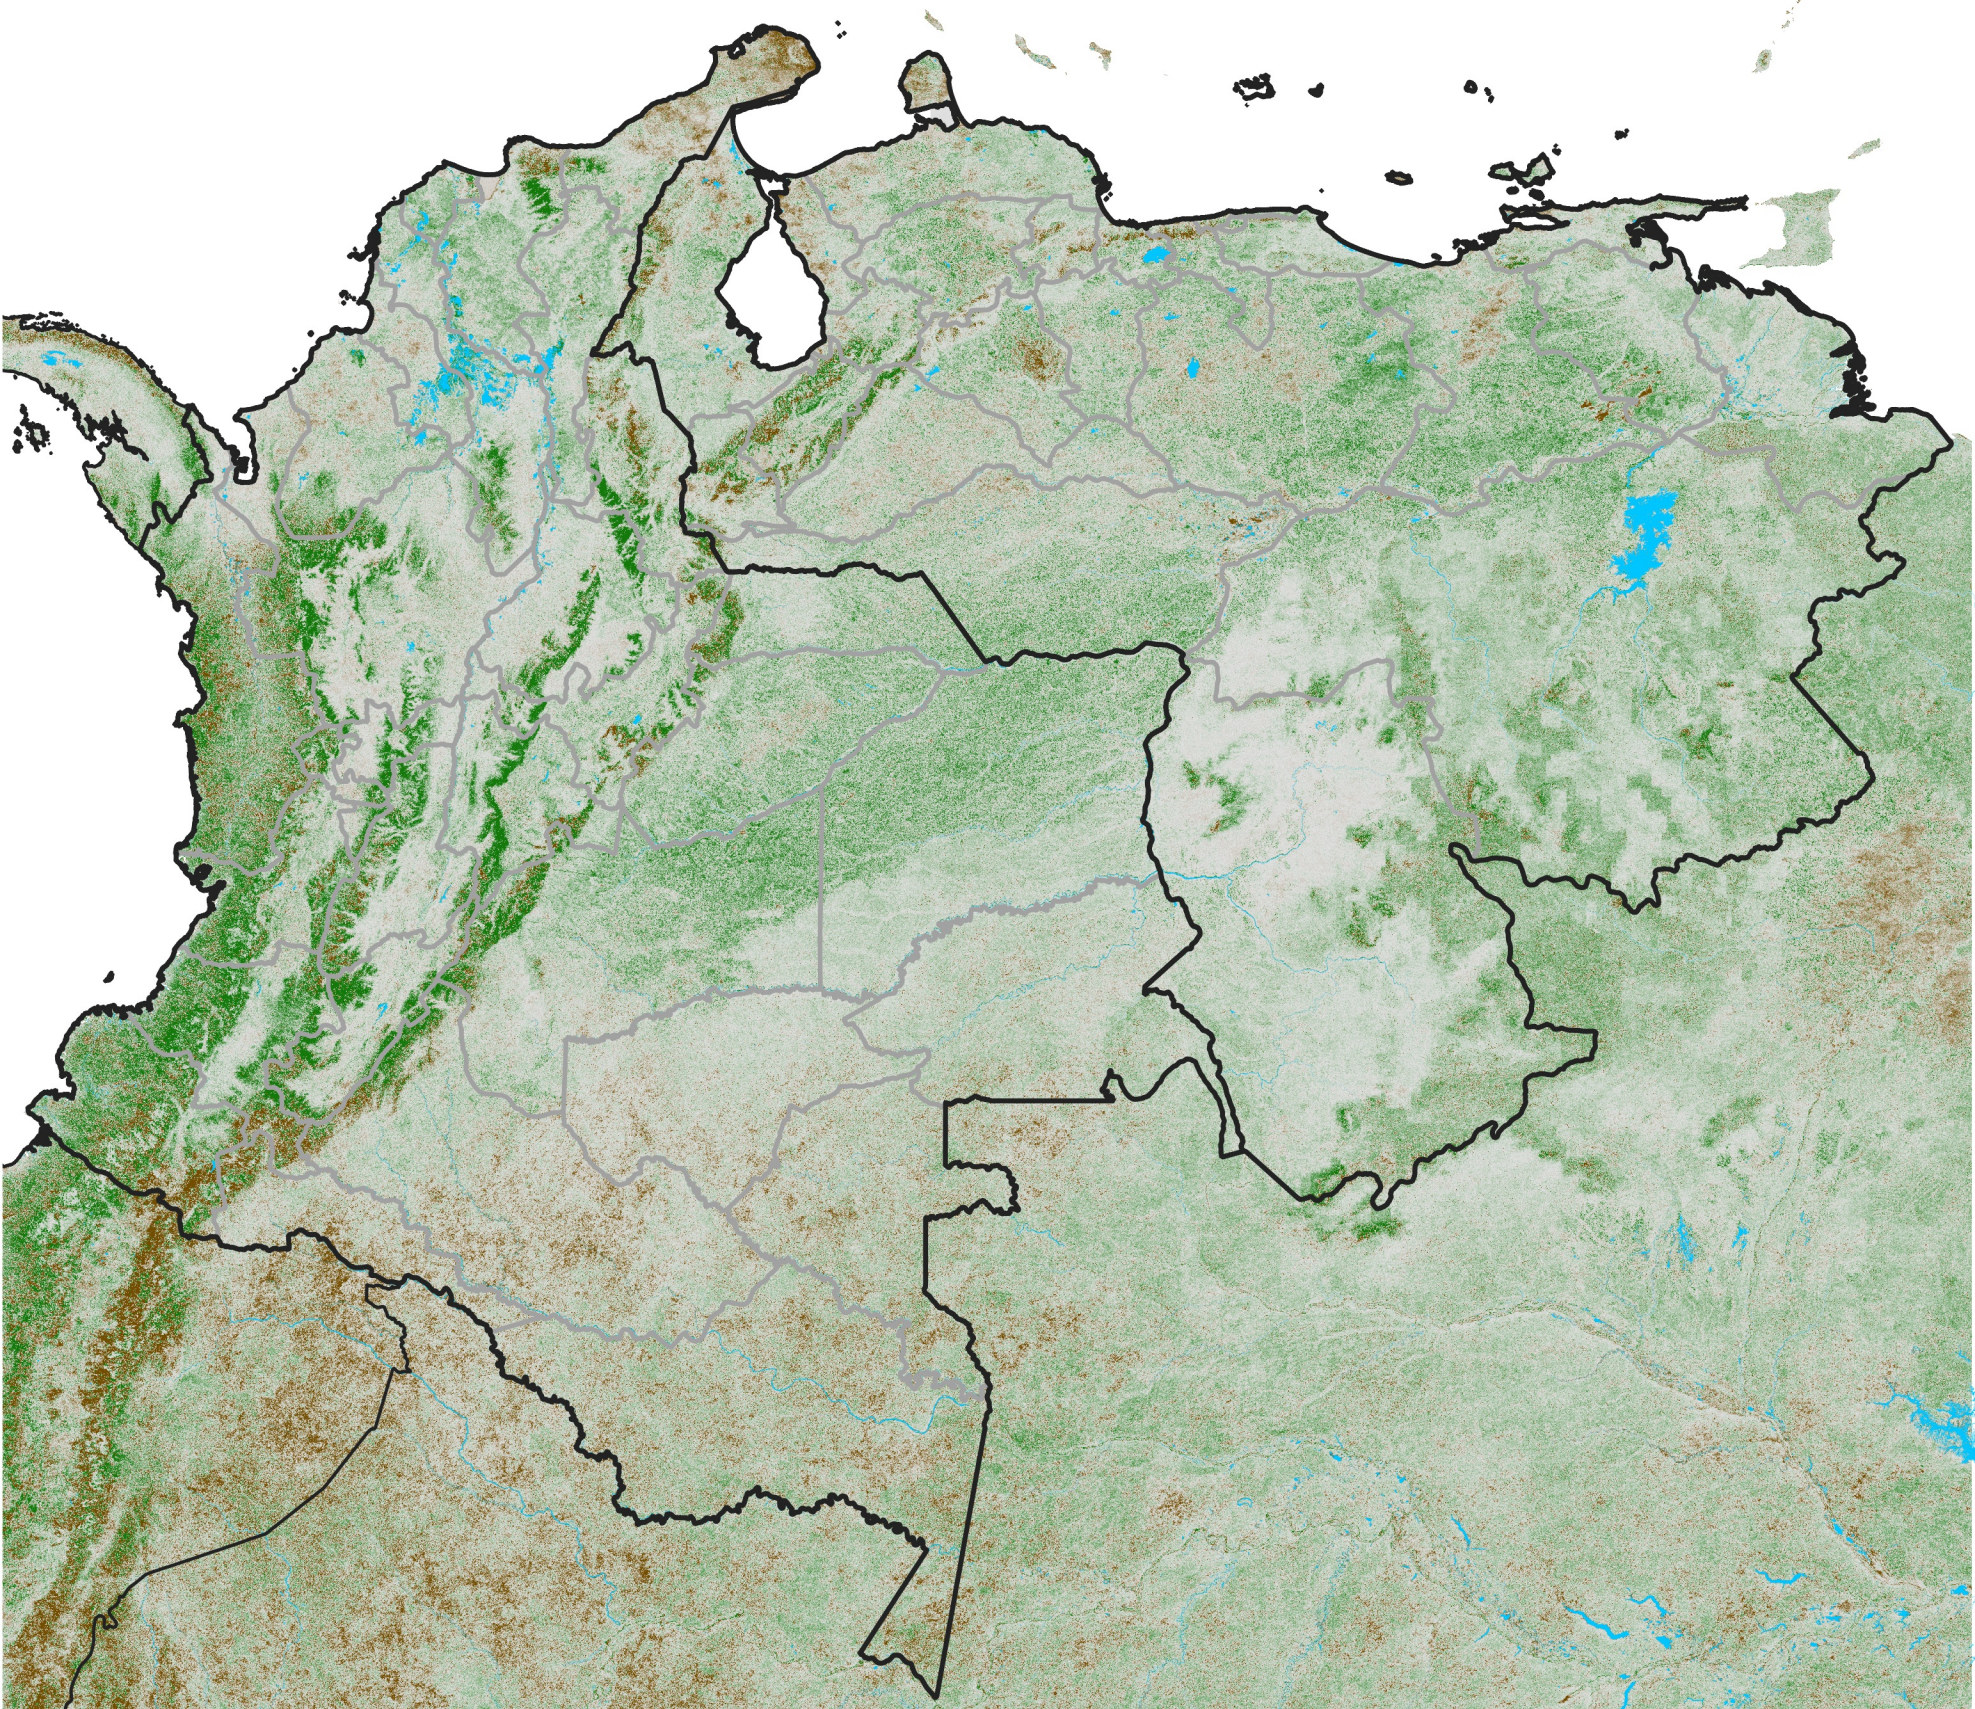

Colombia Venezuela NDVI Anomaly

2015 minus mean (2003 - 2022)

Period 01 / January 01 - 10, 2015

NDVI Anomaly

< -0.3 -0.2 -0.1 -0.05 0.05 0.1 0.2 > 0.3

Negative

No Difference

Positive