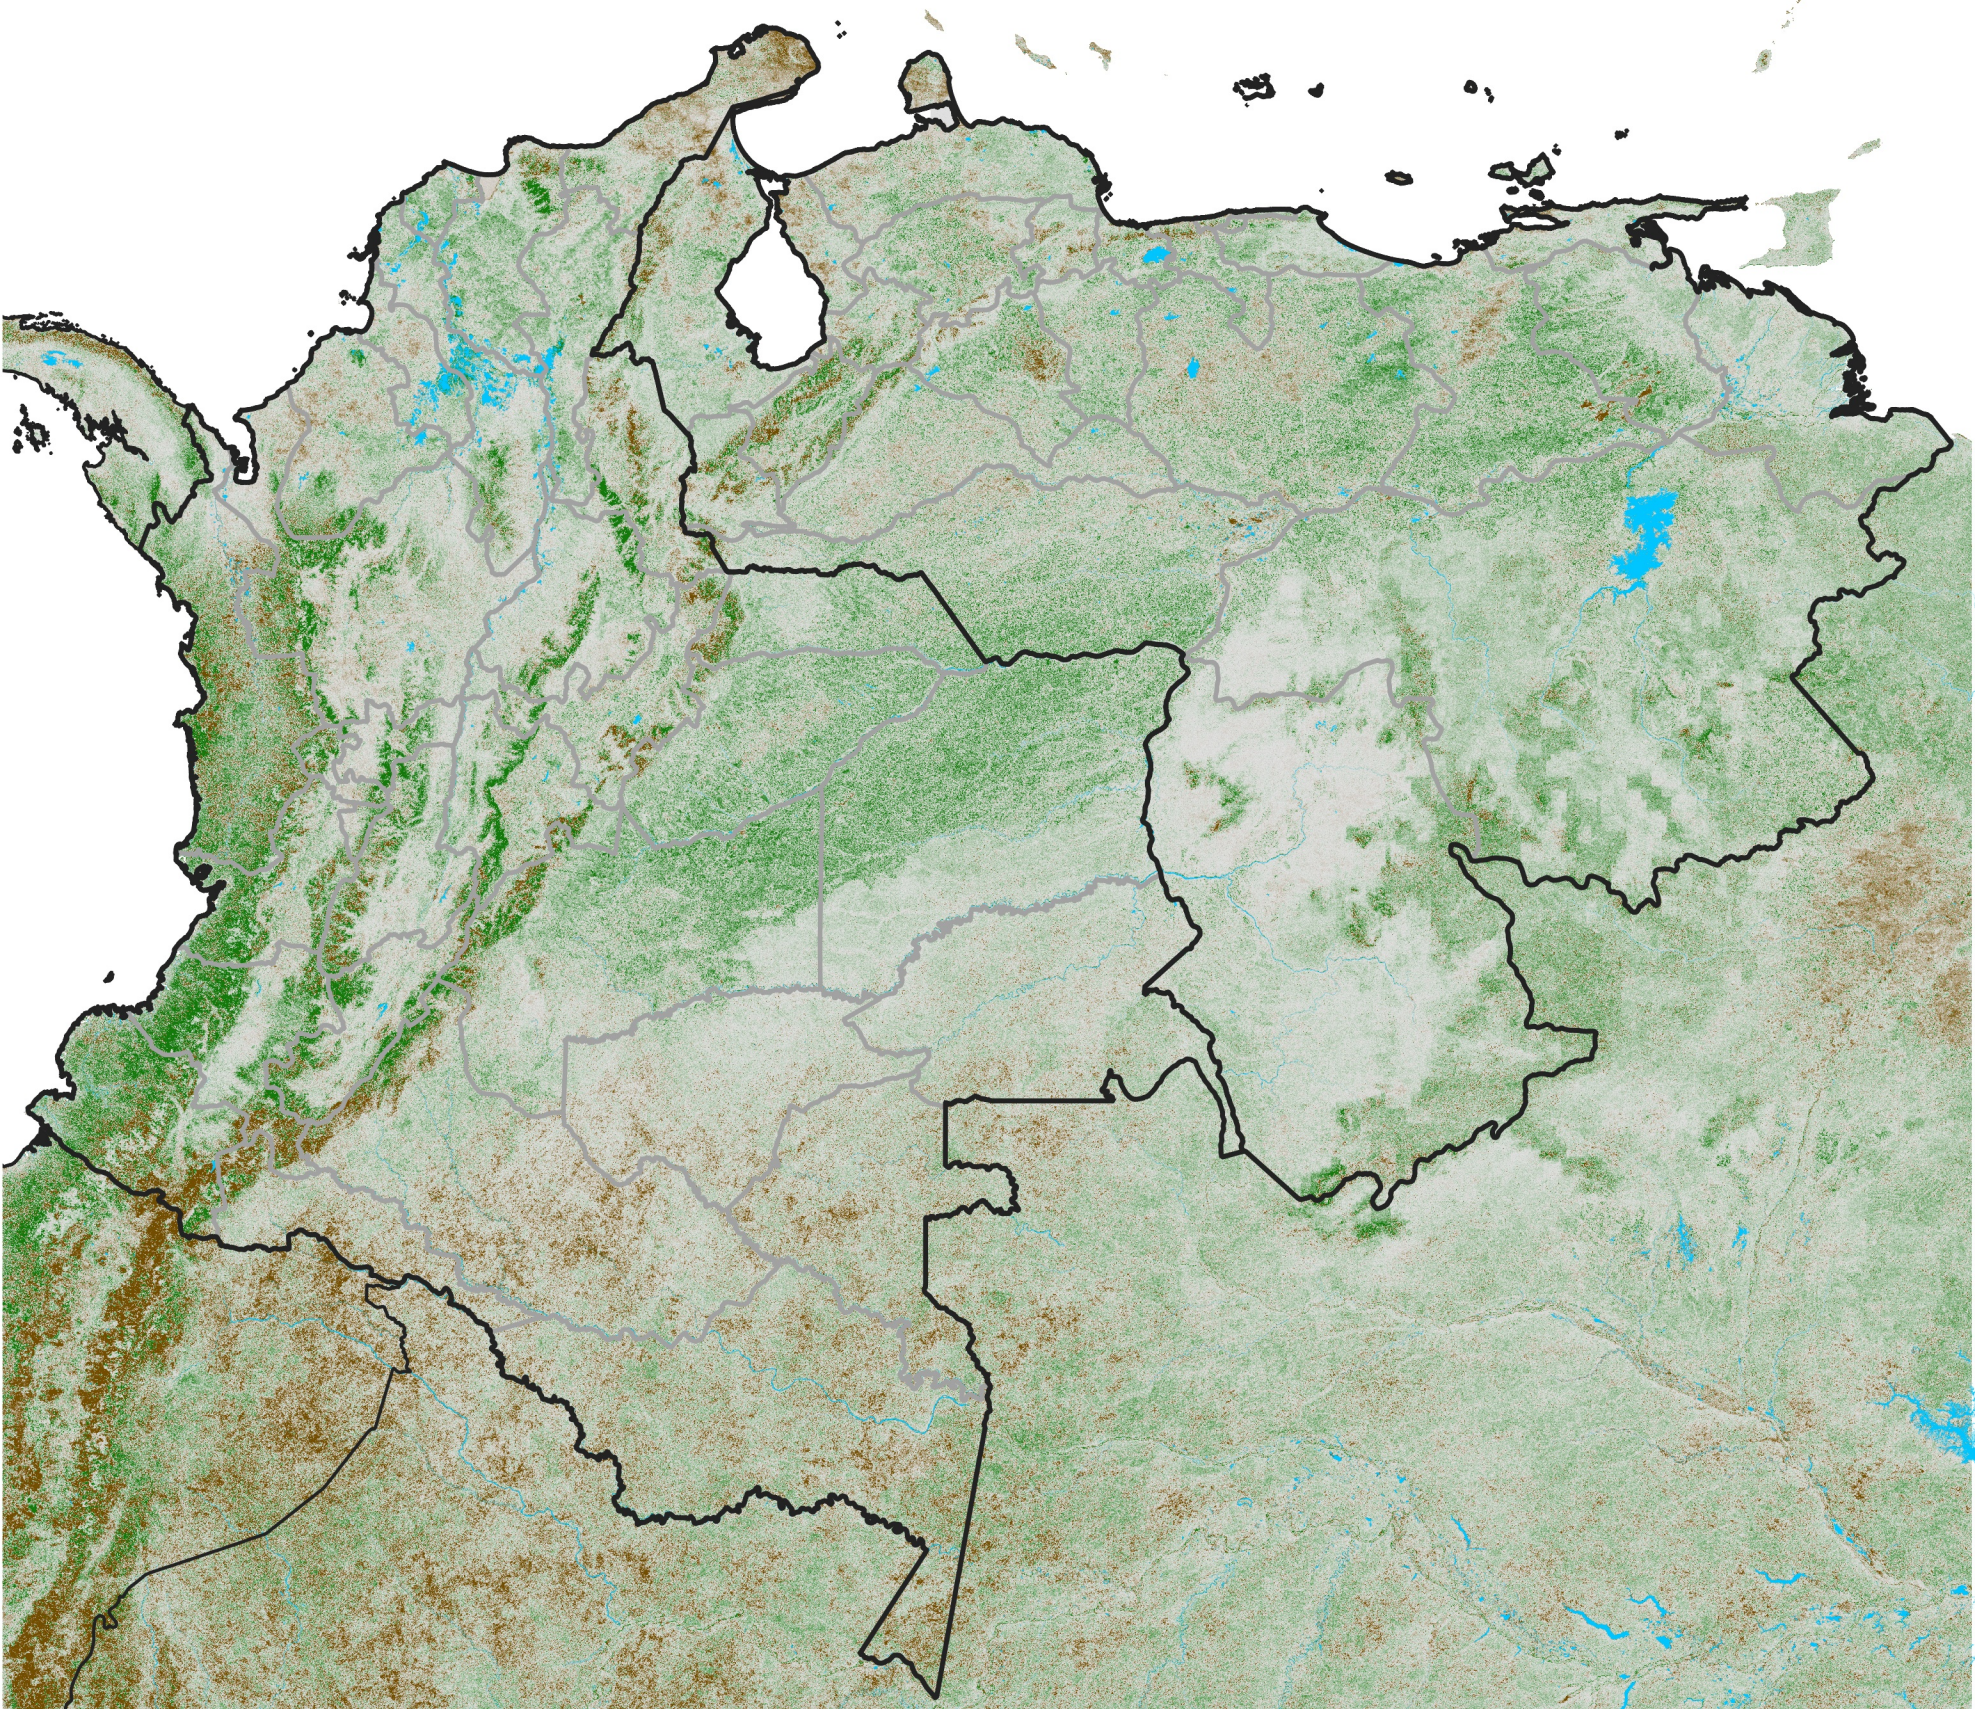

Colombia Venezuela NDVI Anomaly

2015 minus mean (2003 - 2022)

Period 02 / January 11 - 20, 2015

NDVI Anomaly

< -0.3 -0.2 -0.1 -0.05 0.05 0.1 0.2 > 0.3

Negative

No Difference

Positive