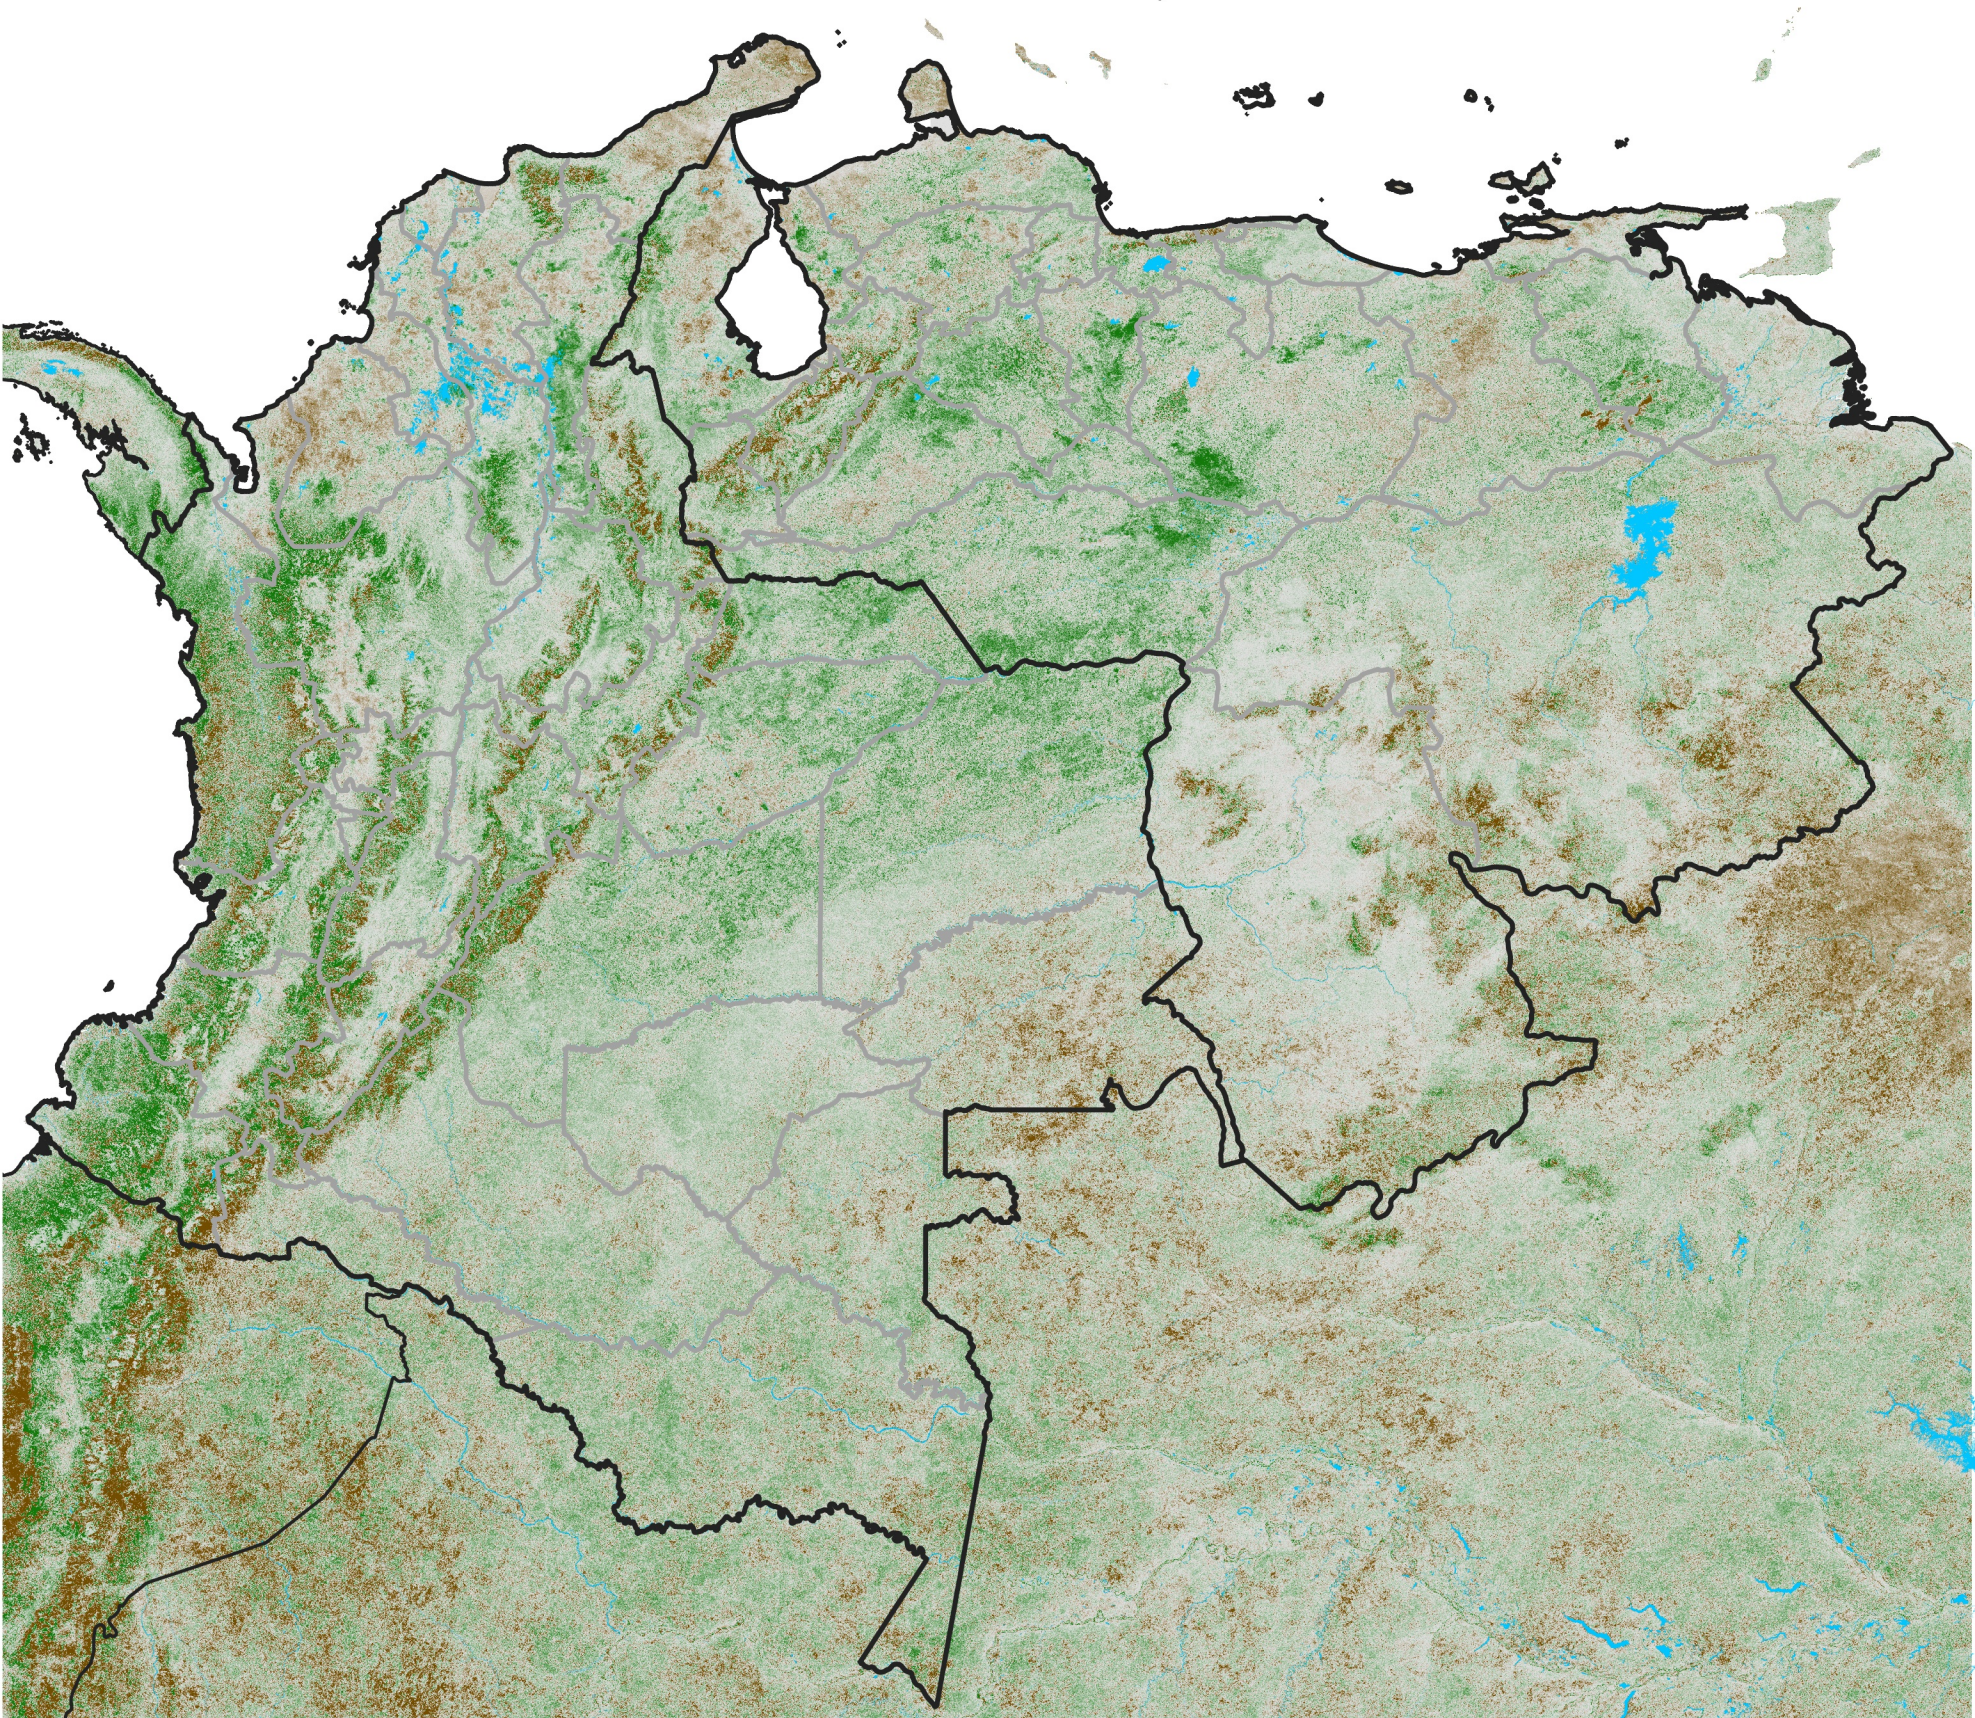

Colombia Venezuela NDVI Anomaly

2015 minus mean (2003 - 2022)

Period 07 / March 01 - 10, 2015

NDVI Anomaly

< -0.3 -0.2 -0.1 -0.05 0.05 0.1 0.2 > 0.3

Negative

No Difference

Positive