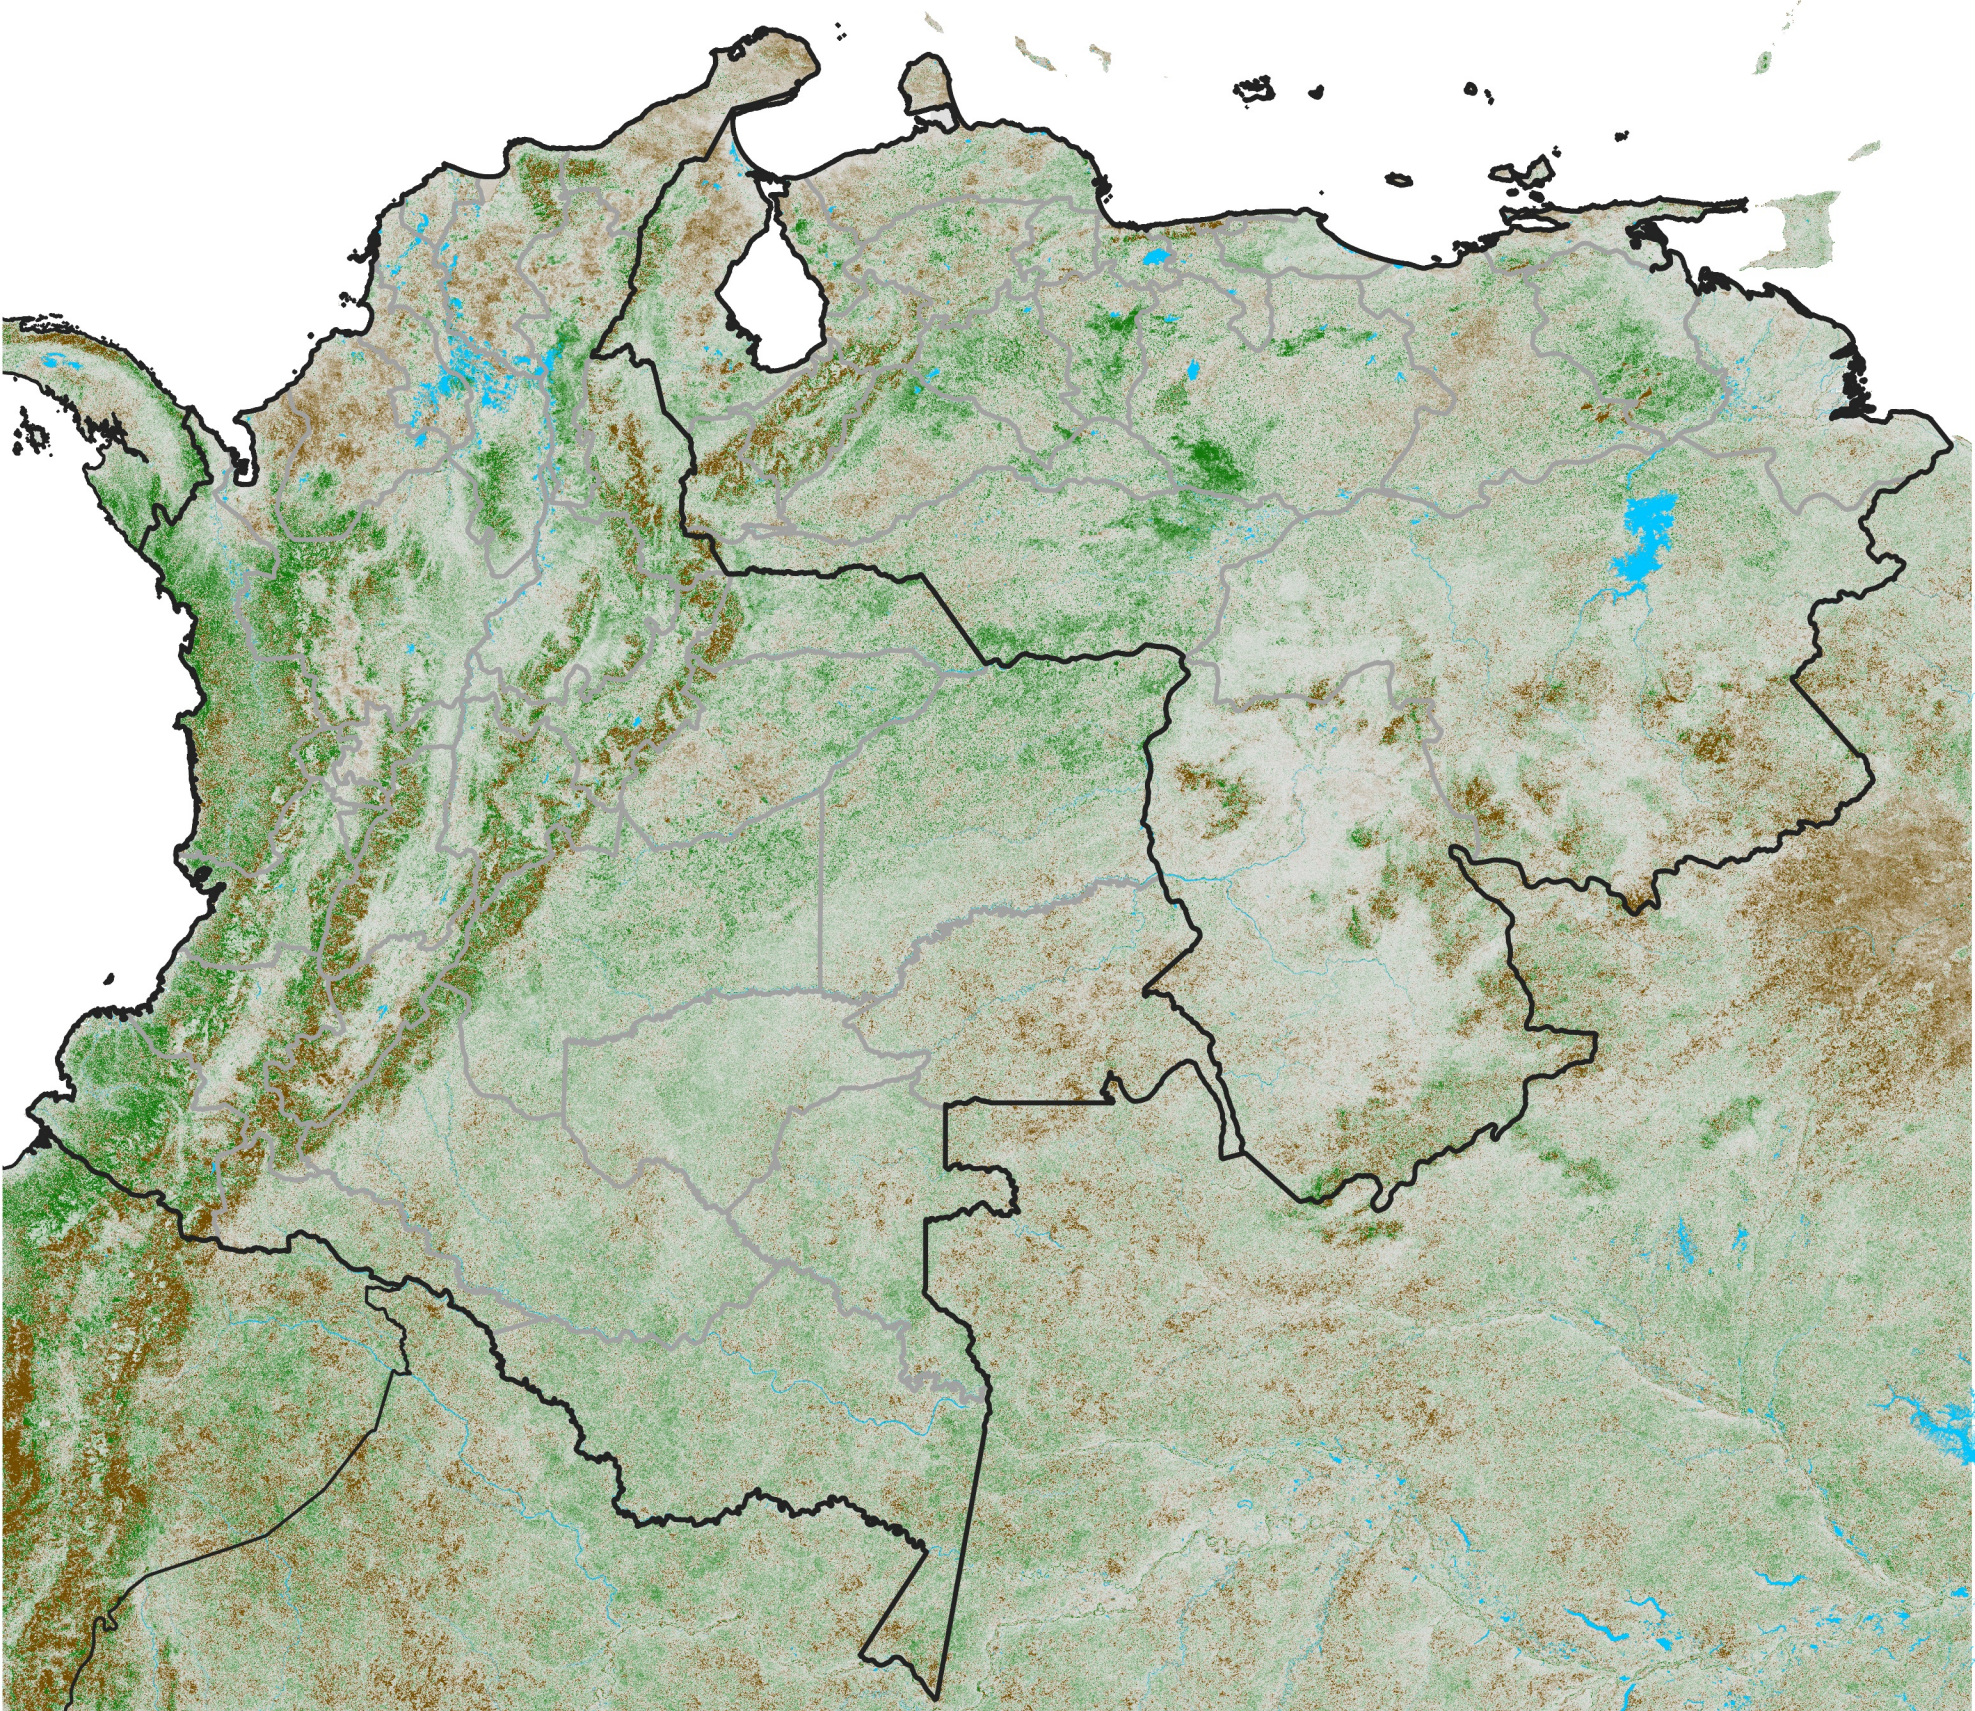

Colombia Venezuela NDVI Anomaly

2015 minus mean (2003 - 2022)

Period 08 / March 11 - 20, 2015

NDVI Anomaly

< -0.3 -0.2 -0.1 -0.05 0.05 0.1 0.2 > 0.3

Negative

No Difference

Positive