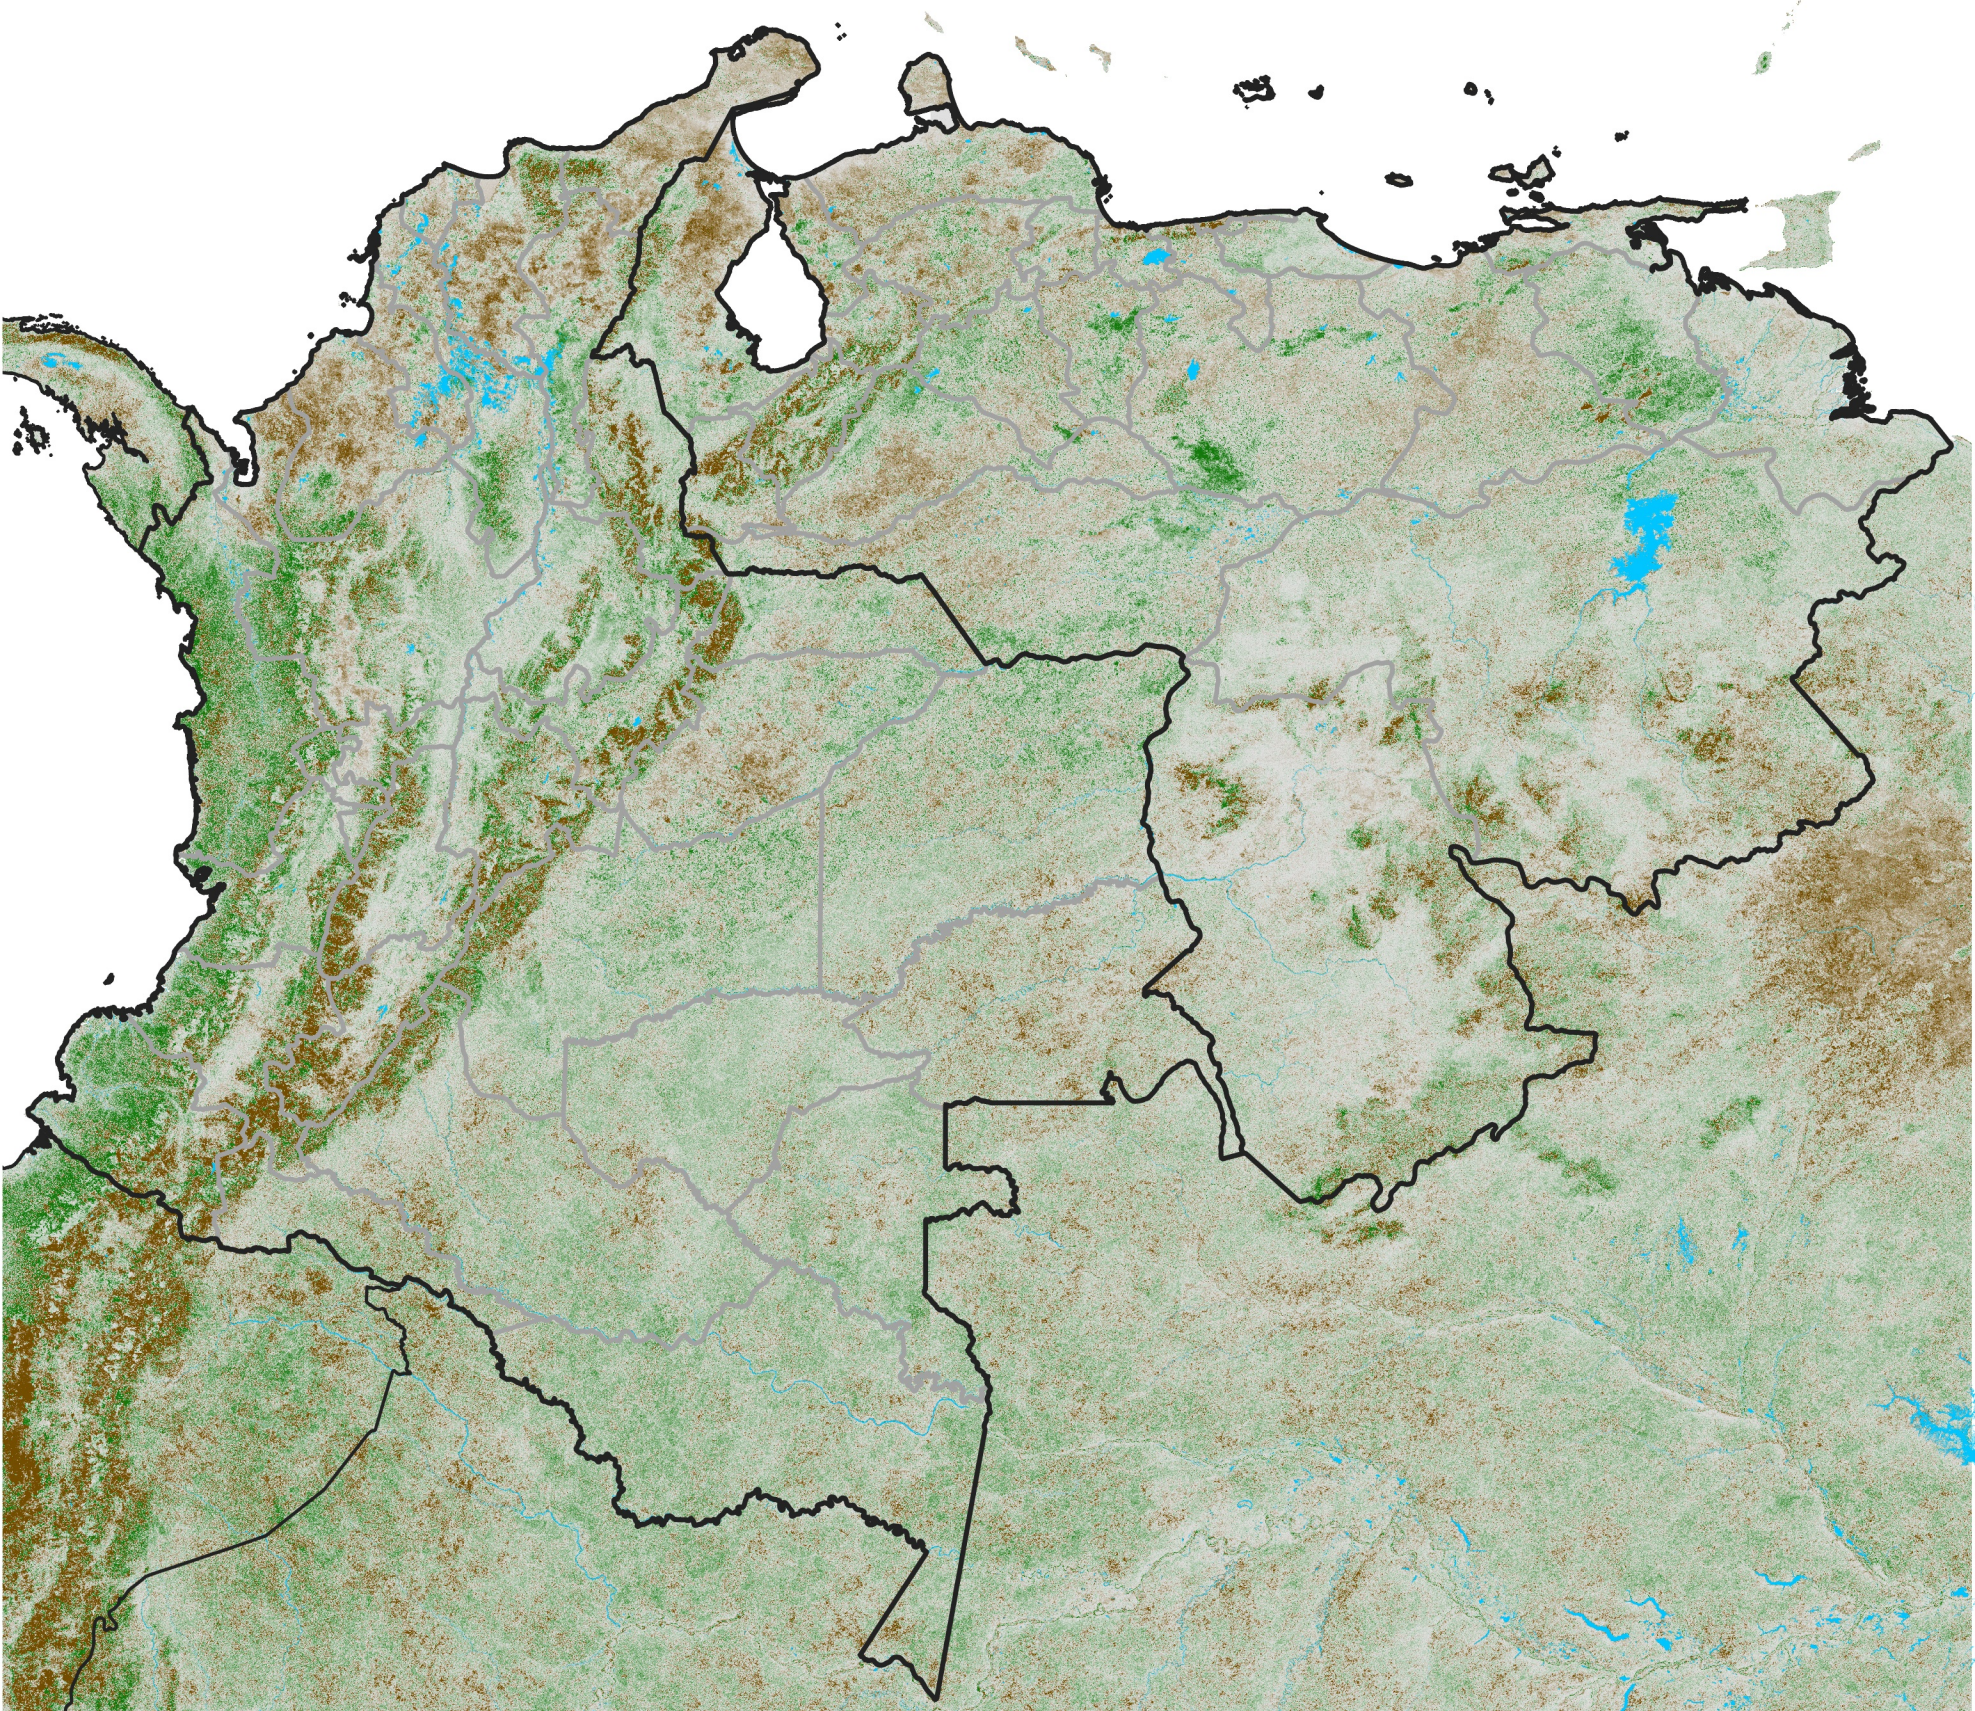

# Colombia Venezuela NDVI Anomaly

2015 minus mean (2003 - 2022)

Period 09 / March 21 - 31, 2015

## NDVI Anomaly

< -0.3   -0.2   -0.1   -0.05   0.05   0.1   0.2   > 0.3

Negative

No Difference

Positive