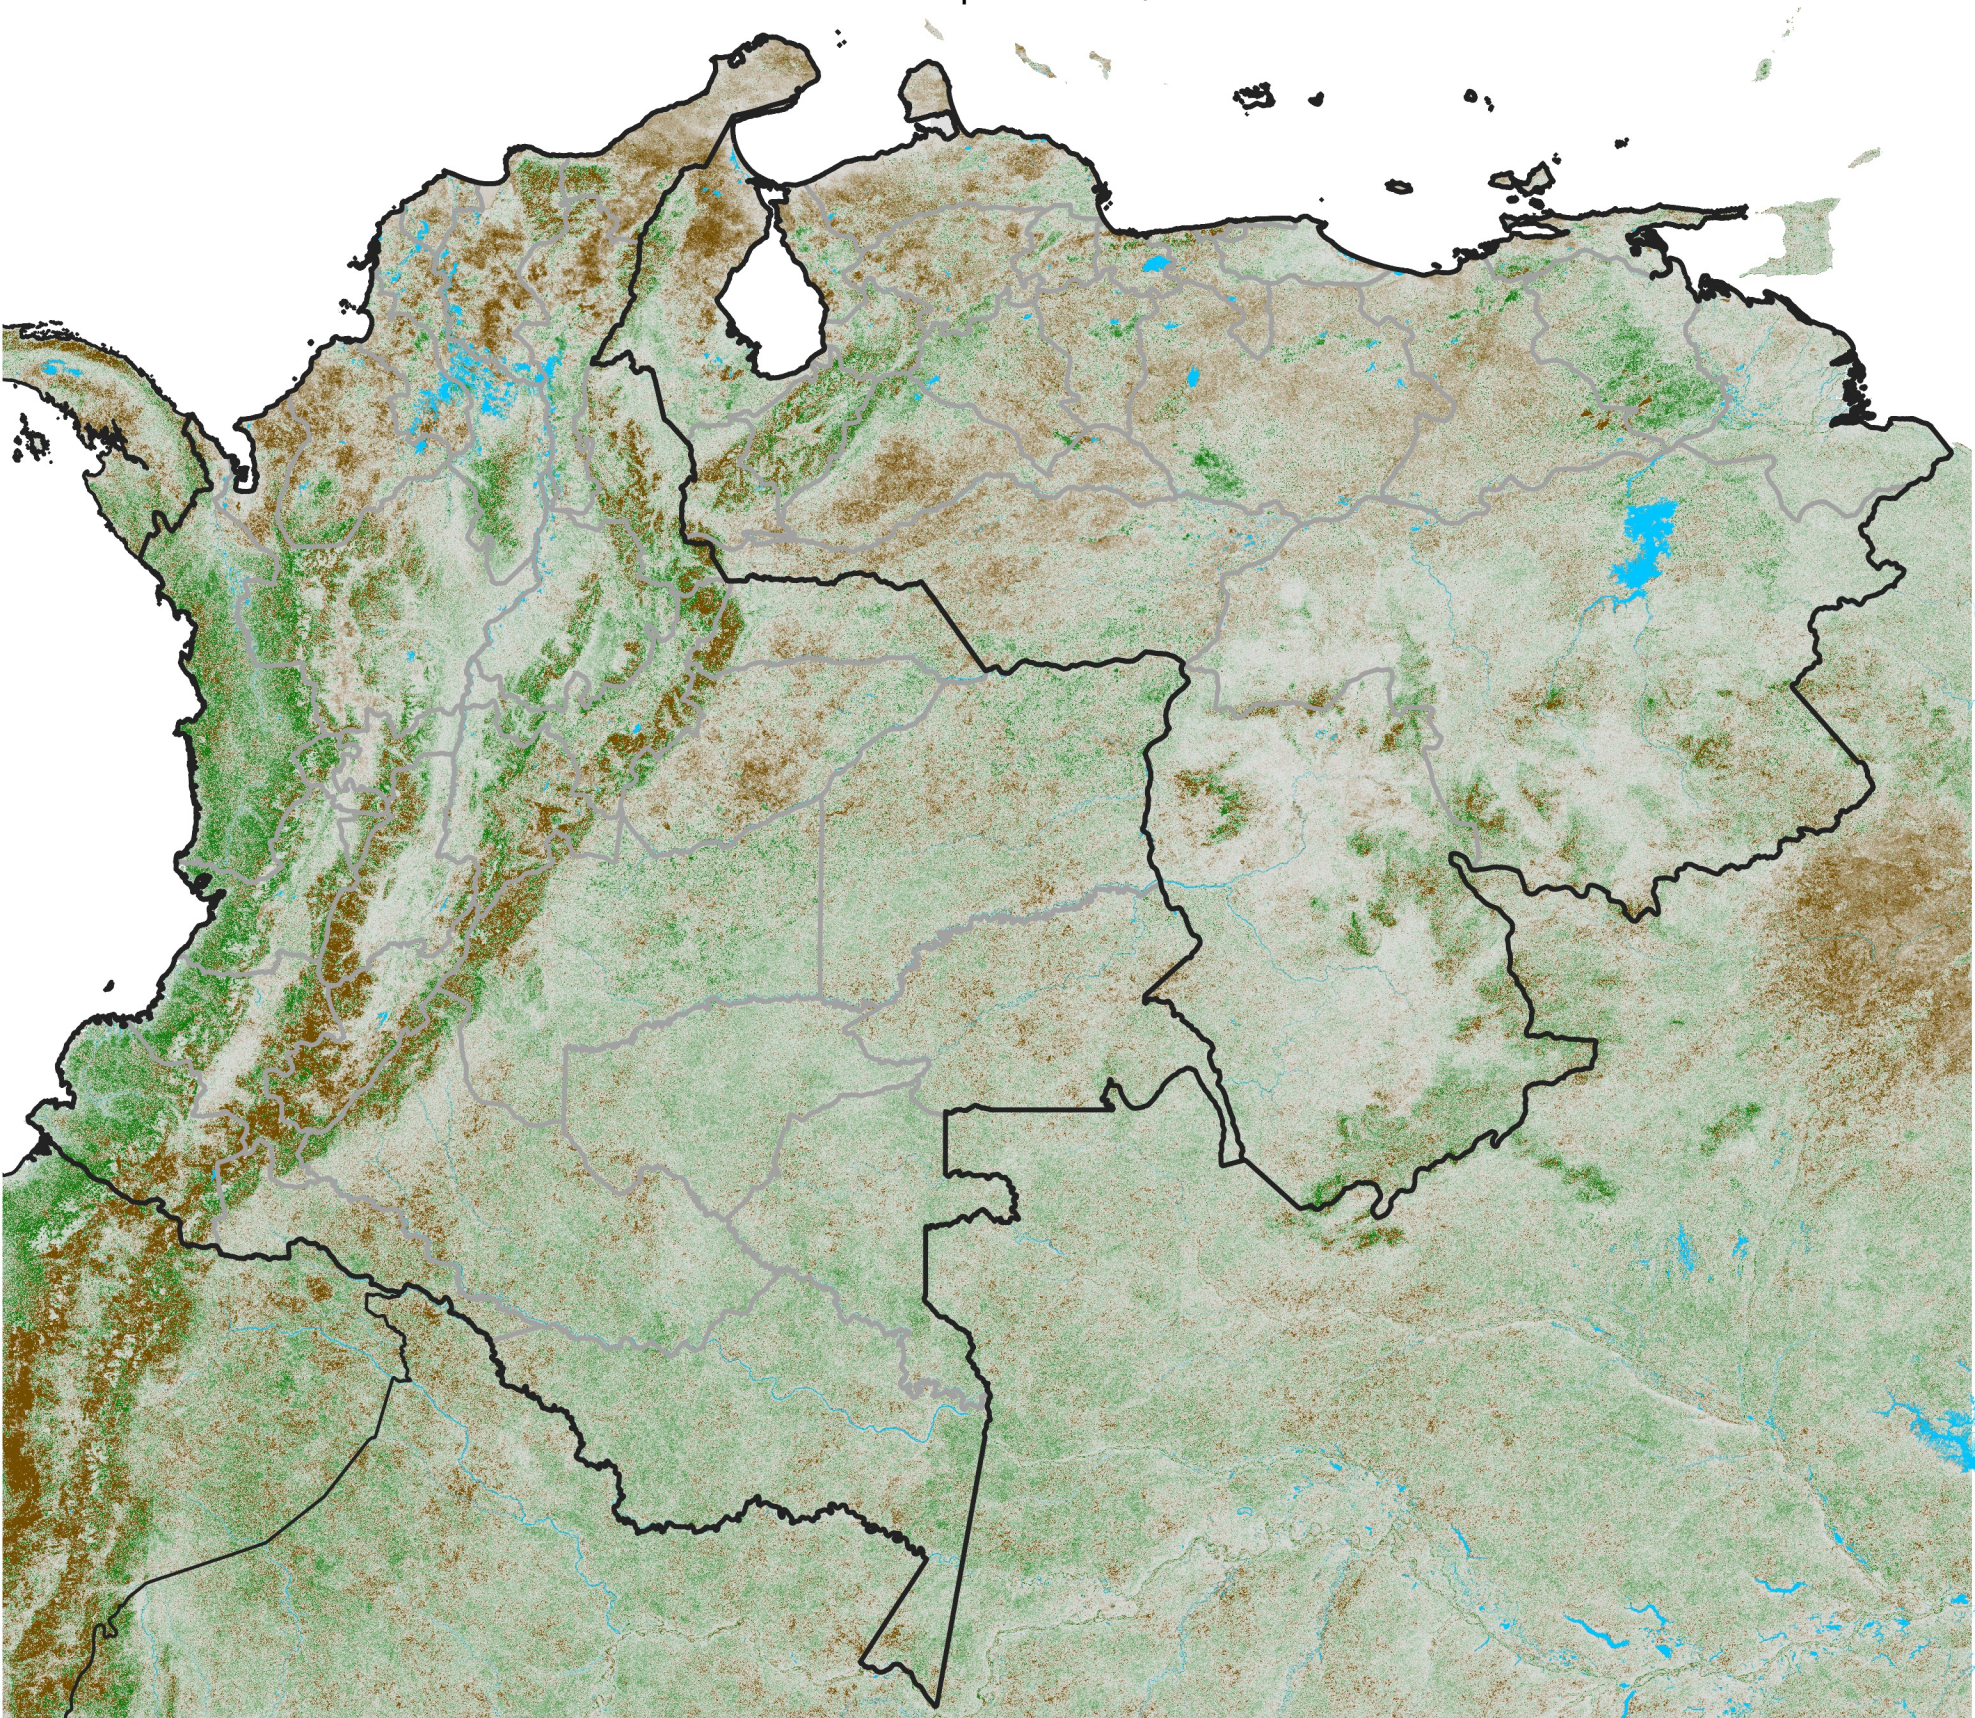

Colombia Venezuela NDVI Anomaly

2015 minus mean (2003 - 2022)

Period 10 / April 01 - 10, 2015

NDVI Anomaly

< -0.3 -0.2 -0.1 -0.05 0.05 0.1 0.2 > 0.3

Negative

No Difference

Positive