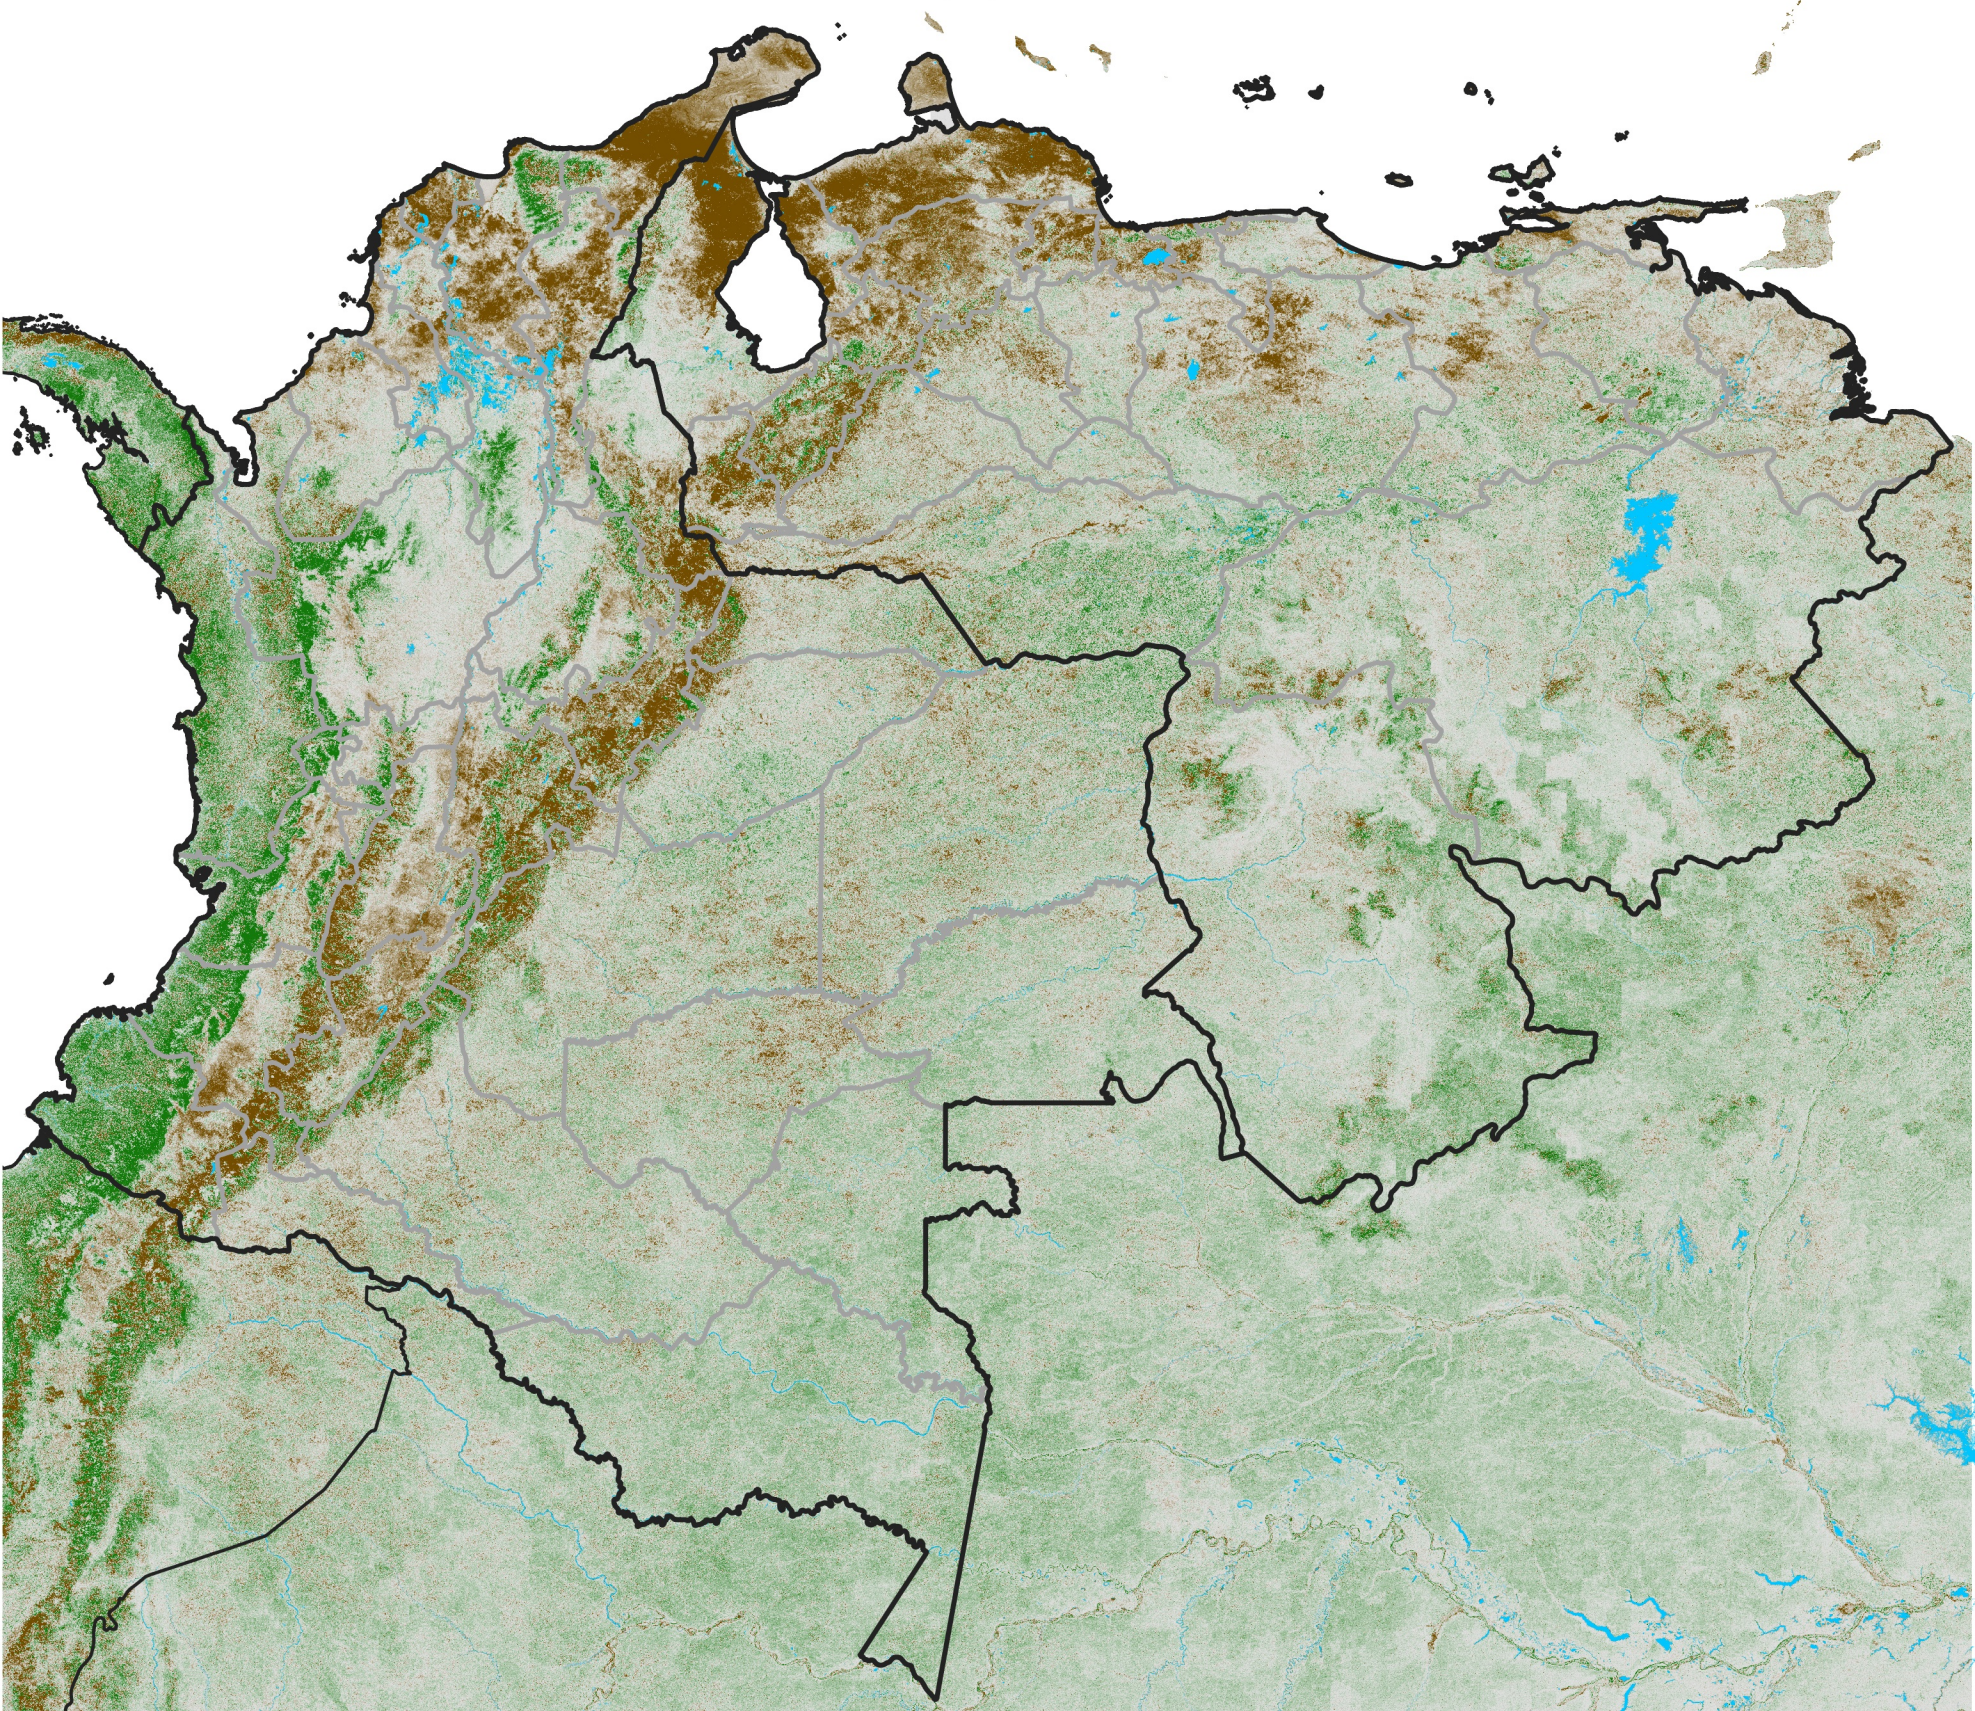

Colombia Venezuela NDVI Anomaly

2015 minus mean (2003 - 2022)

Period 19 / July 01 - 10, 2015

NDVI Anomaly

< -0.3 -0.2 -0.1 -0.05 0.05 0.1 0.2 > 0.3

Negative

No Difference

Positive