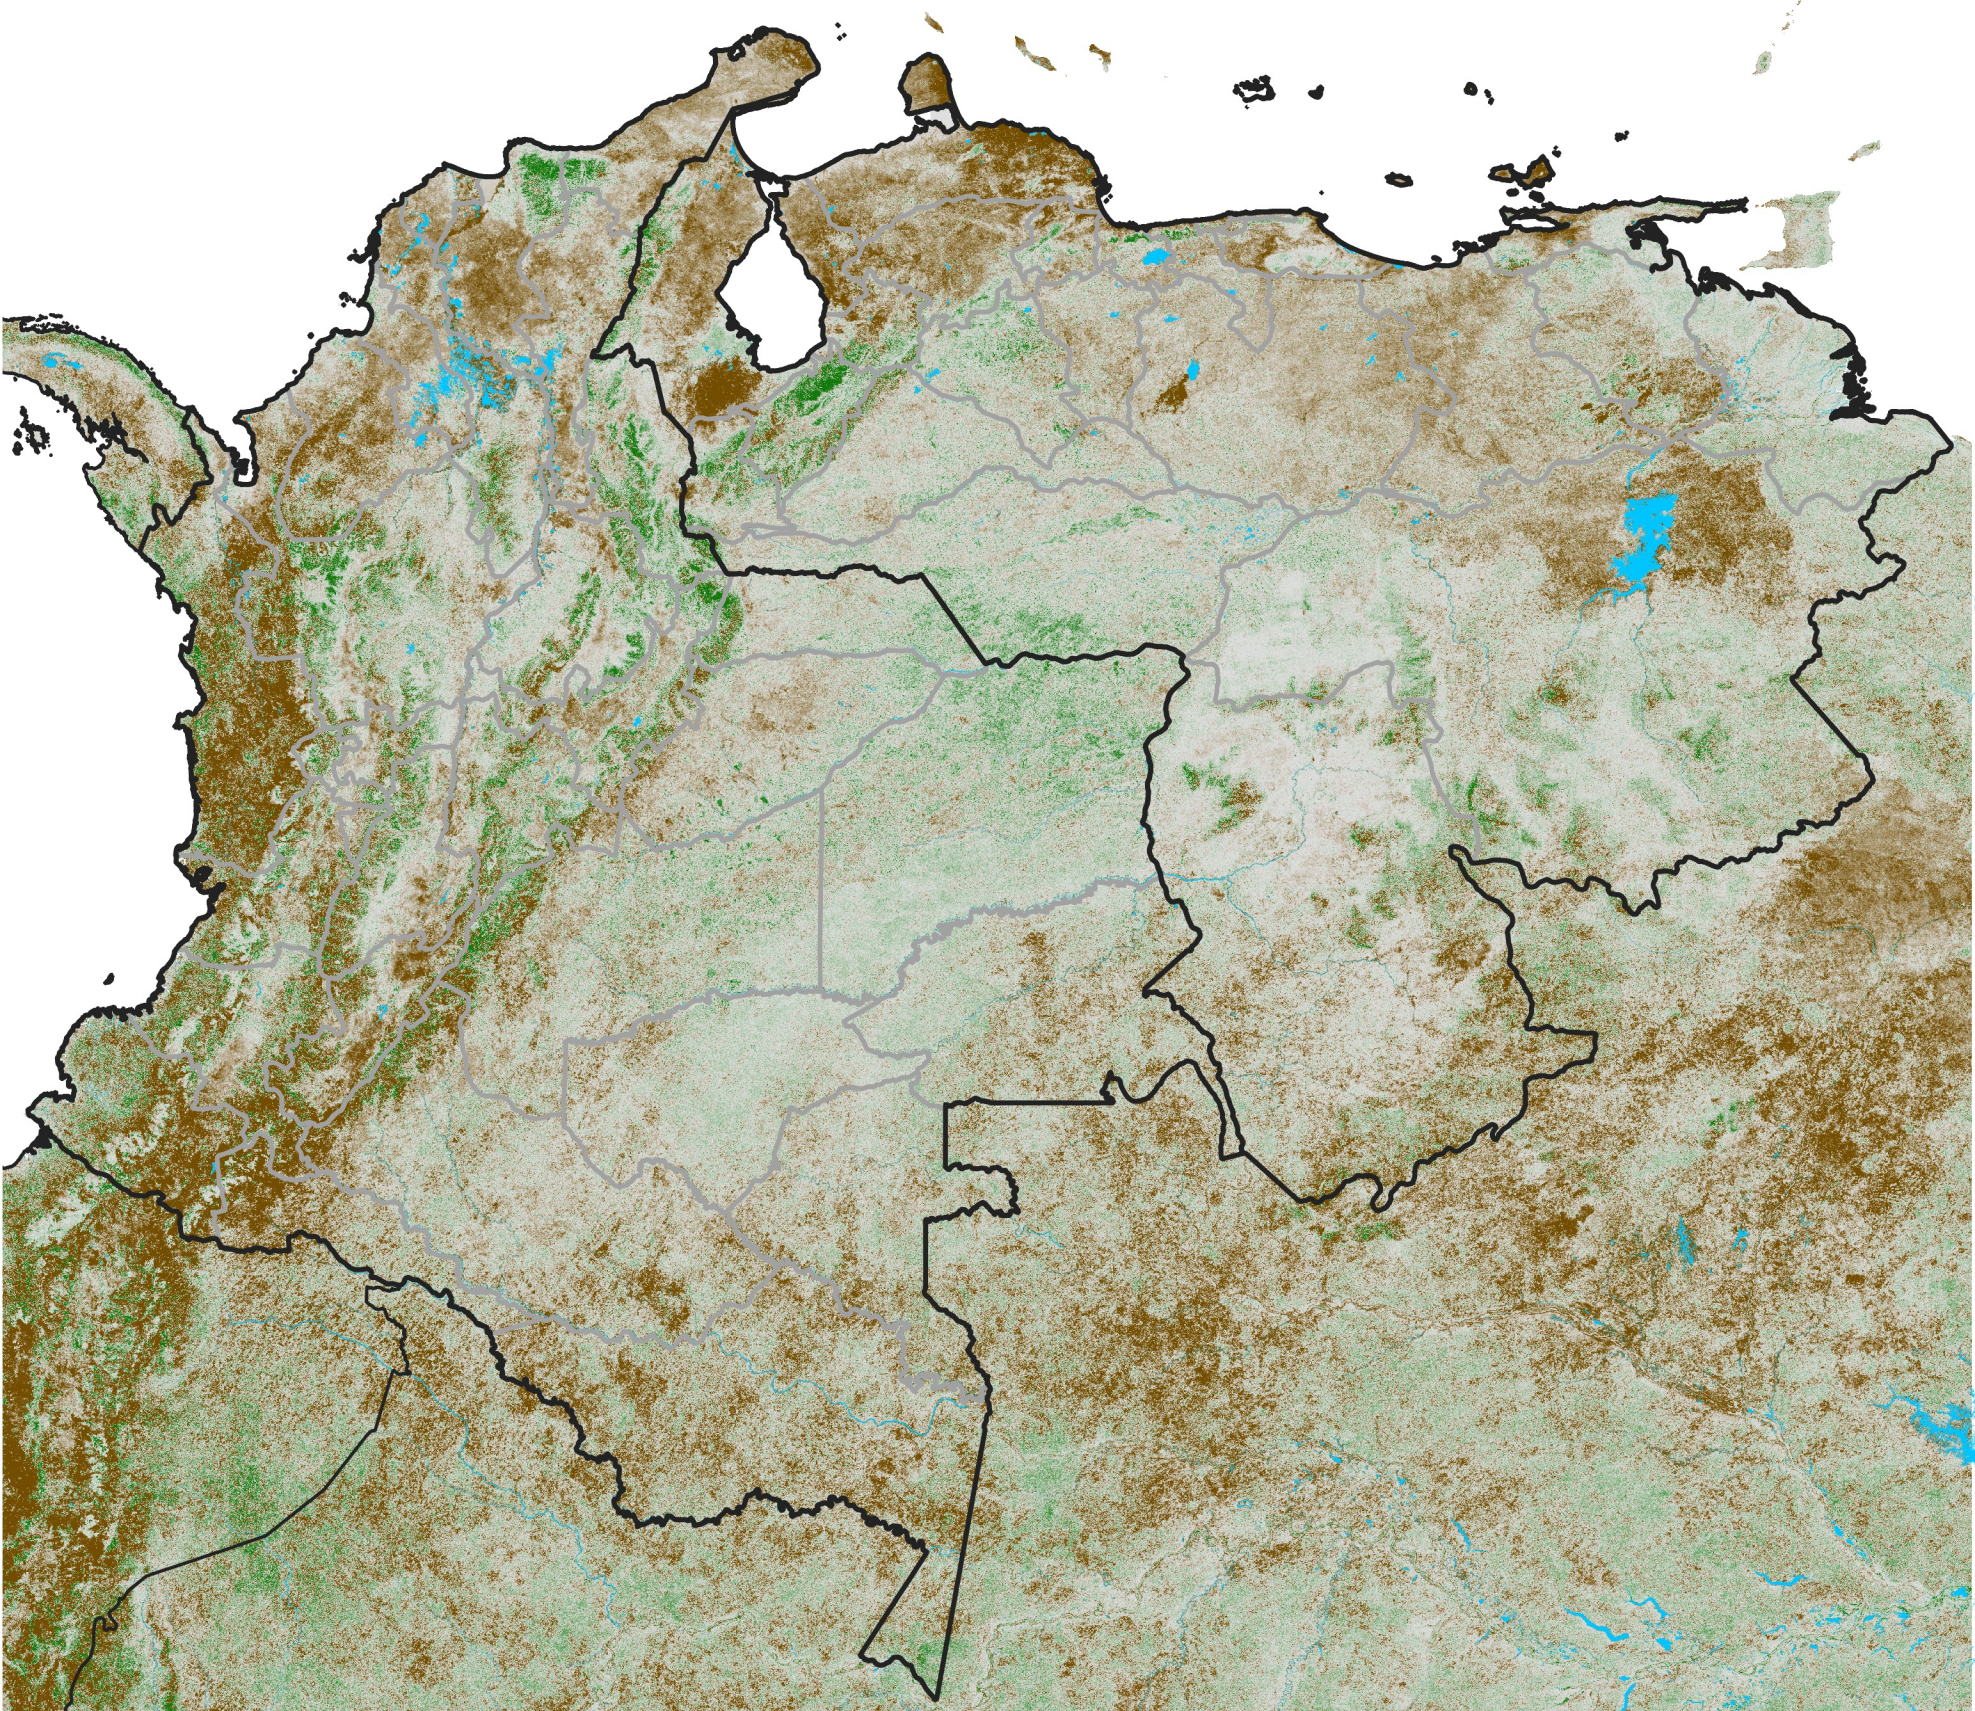

# Colombia Venezuela NDVI Anomaly

2016 minus mean (2003 - 2022)

Period 07 / March 01 - 10, 2016

## NDVI Anomaly

< -0.3   -0.2   -0.1   -0.05   0.05   0.1   0.2   > 0.3

Negative

No Difference

Positive