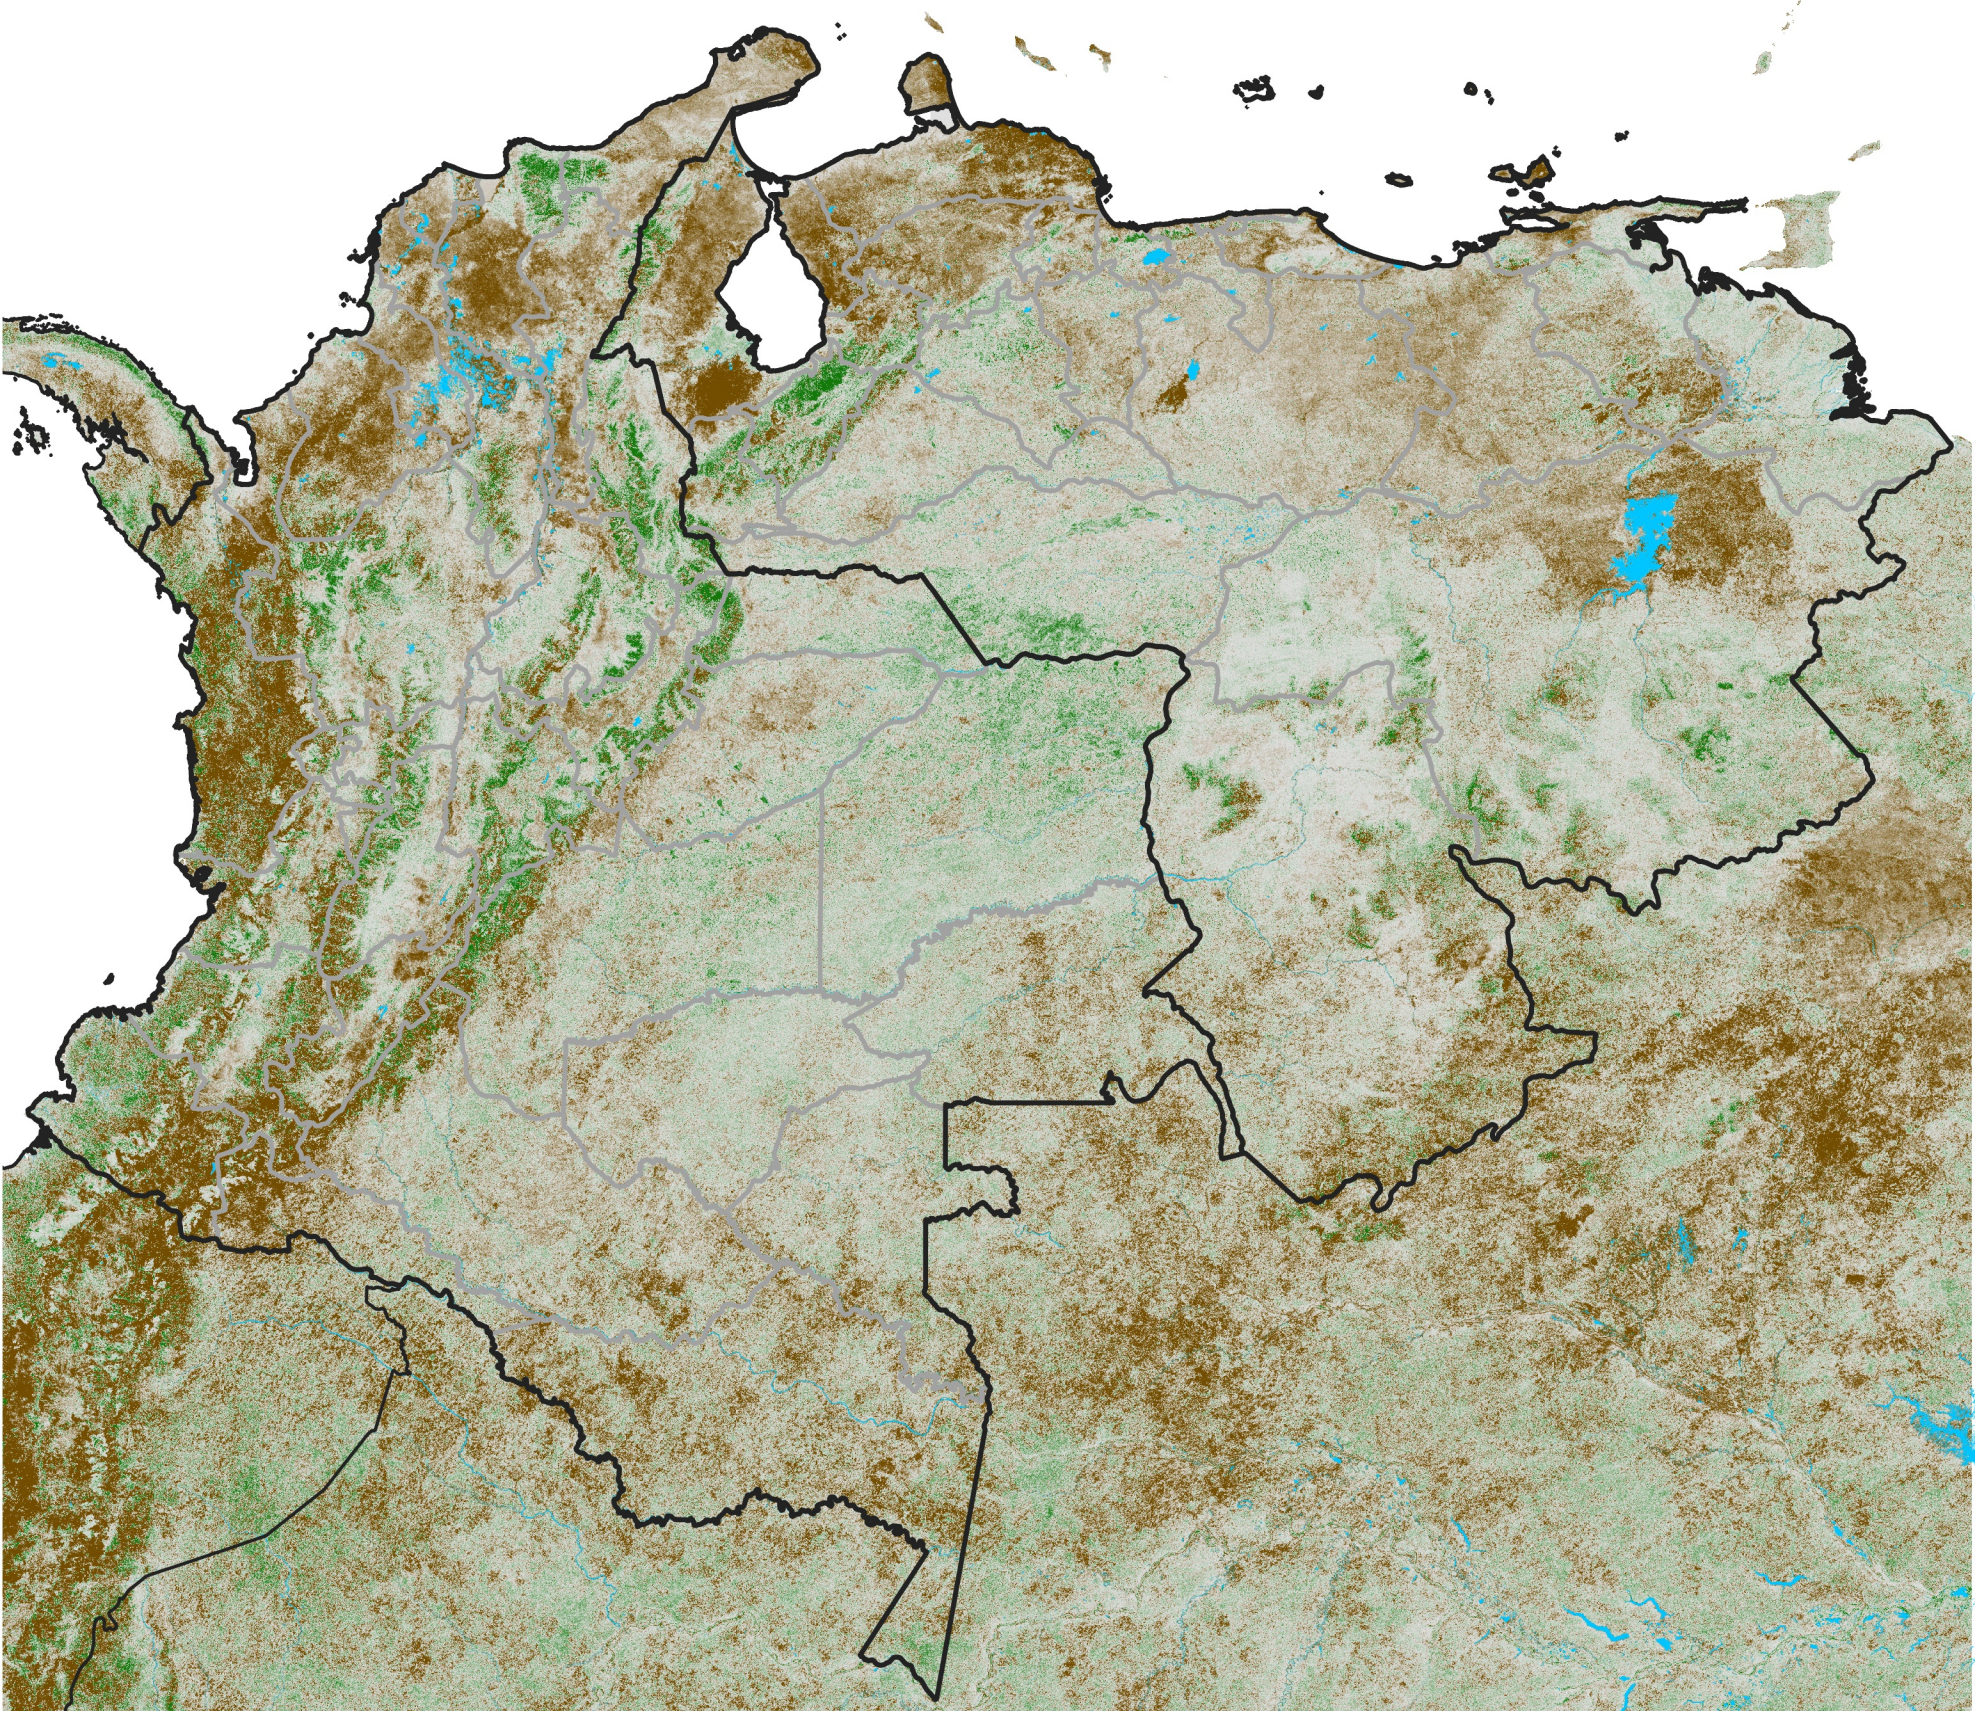

Colombia Venezuela NDVI Anomaly

2016 minus mean (2003 - 2022)

Period 08 / March 11 - 20, 2016

NDVI Anomaly

< -0.3 -0.2 -0.1 -0.05 0.05 0.1 0.2 > 0.3

Negative

No Difference

Positive