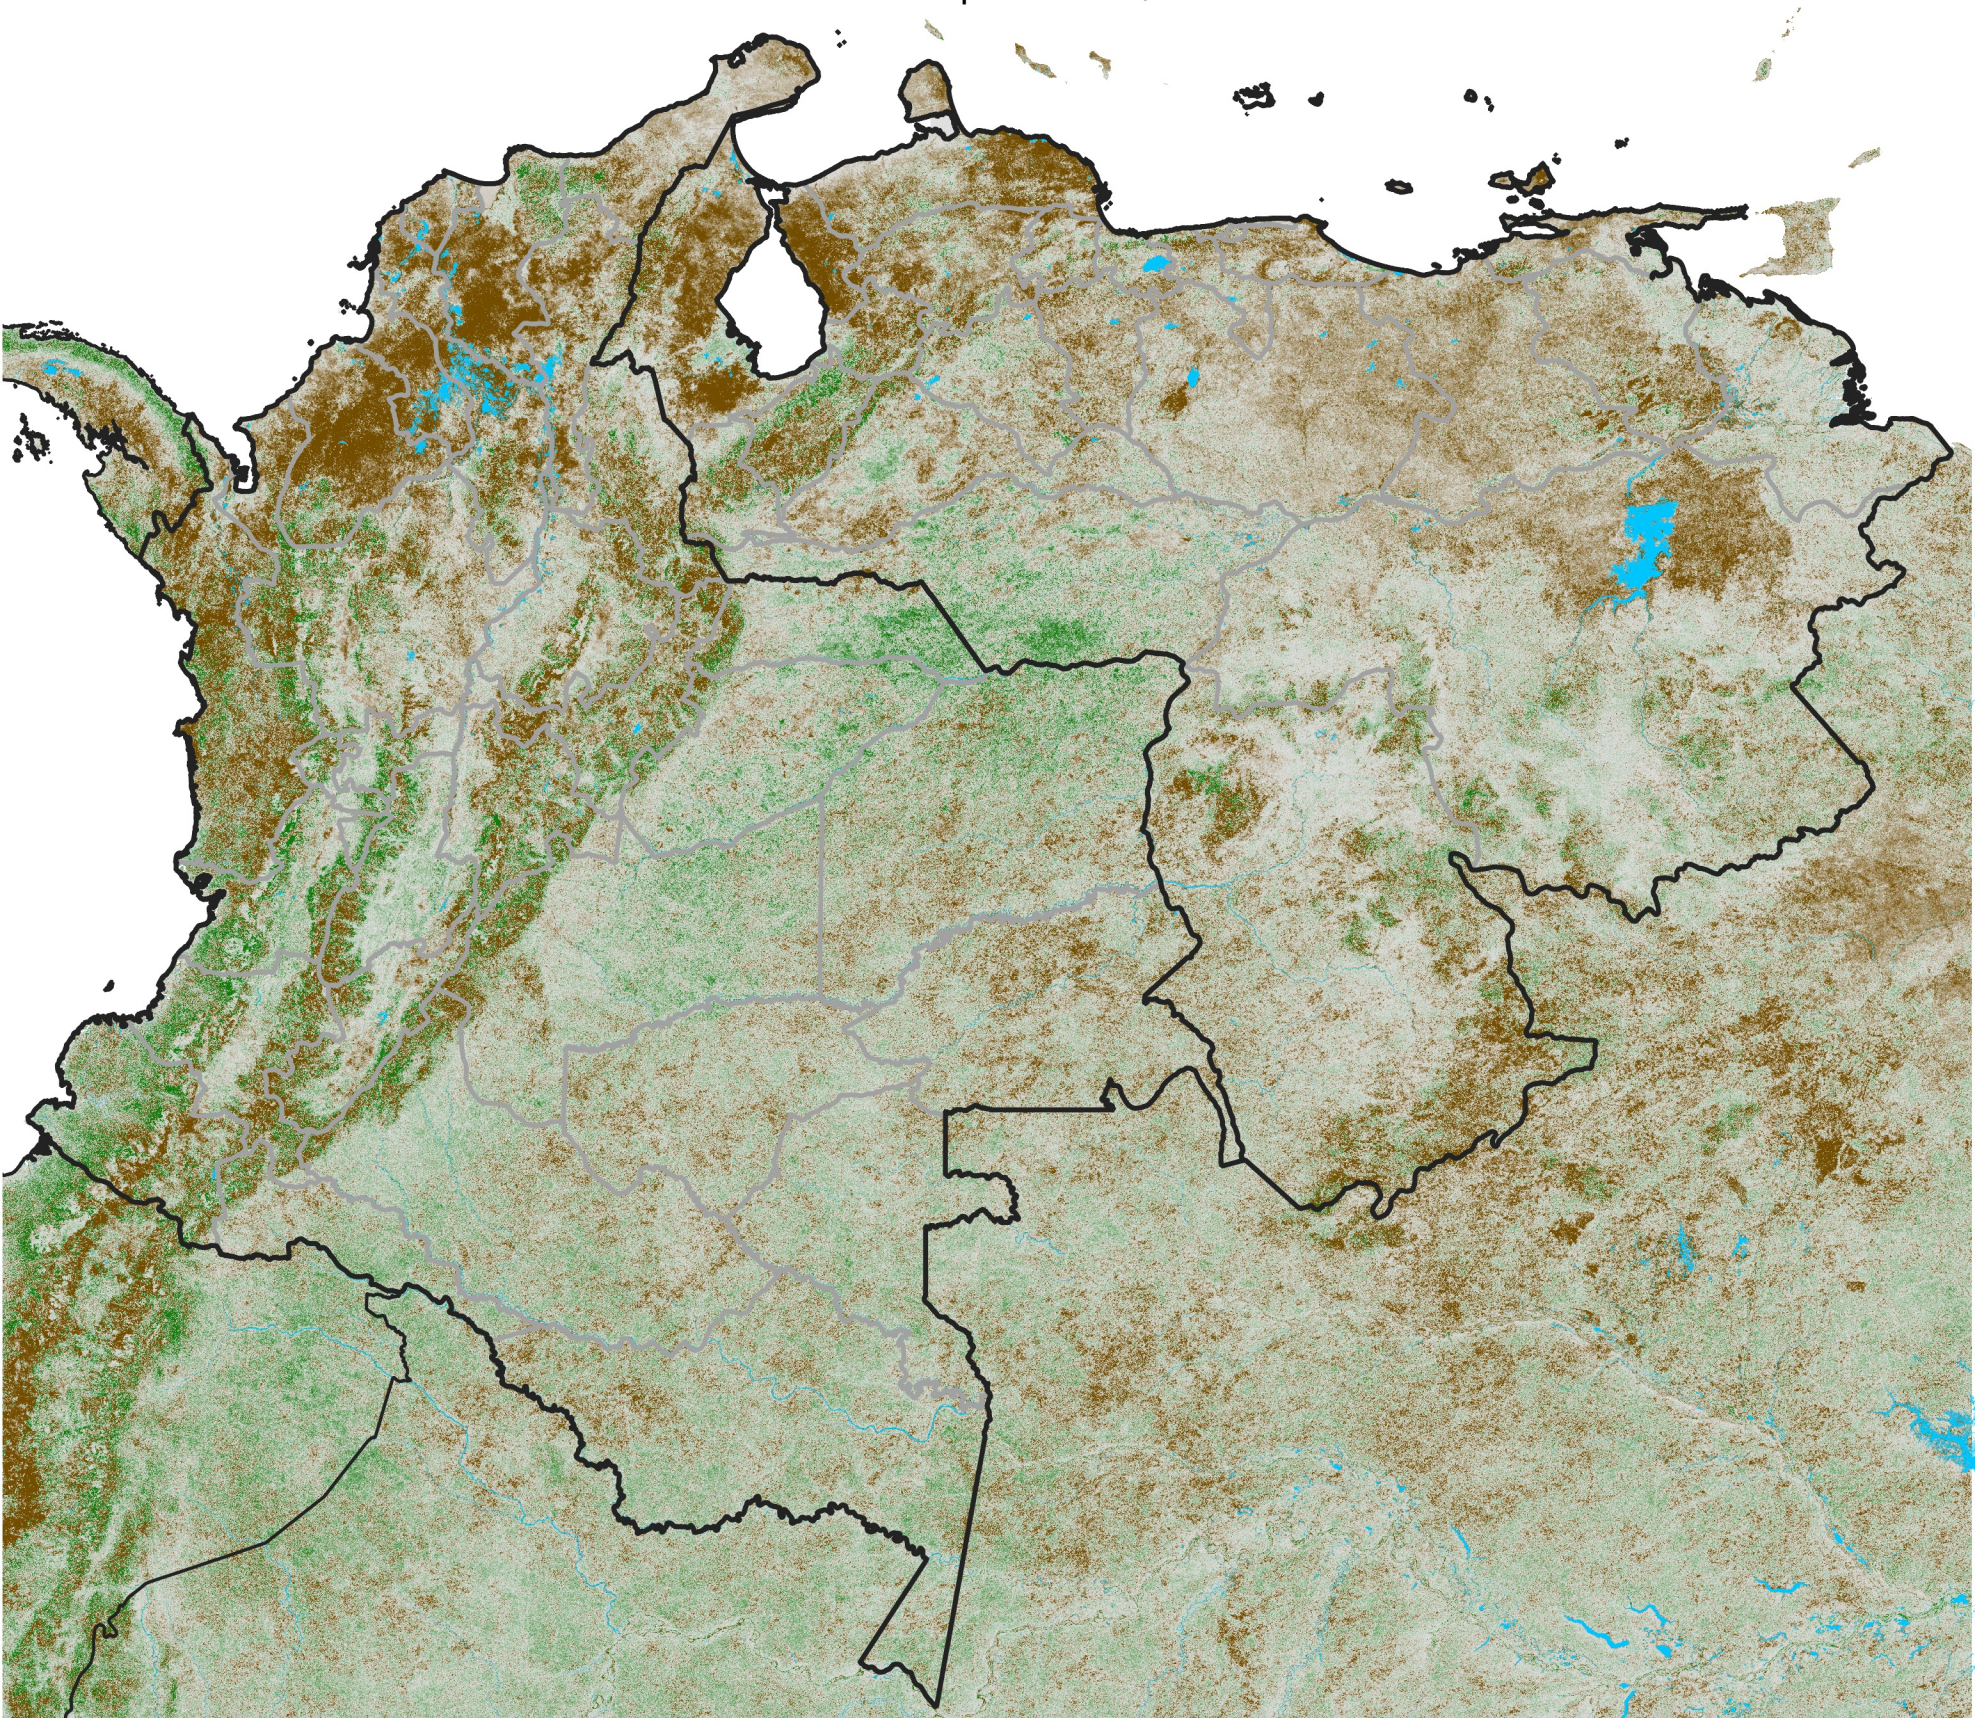

Colombia Venezuela NDVI Anomaly

2016 minus mean (2003 - 2022)

Period 11 / April 11 - 20, 2016

NDVI Anomaly

< -0.3 -0.2 -0.1 -0.05 0.05 0.1 0.2 > 0.3

Negative

No Difference

Positive