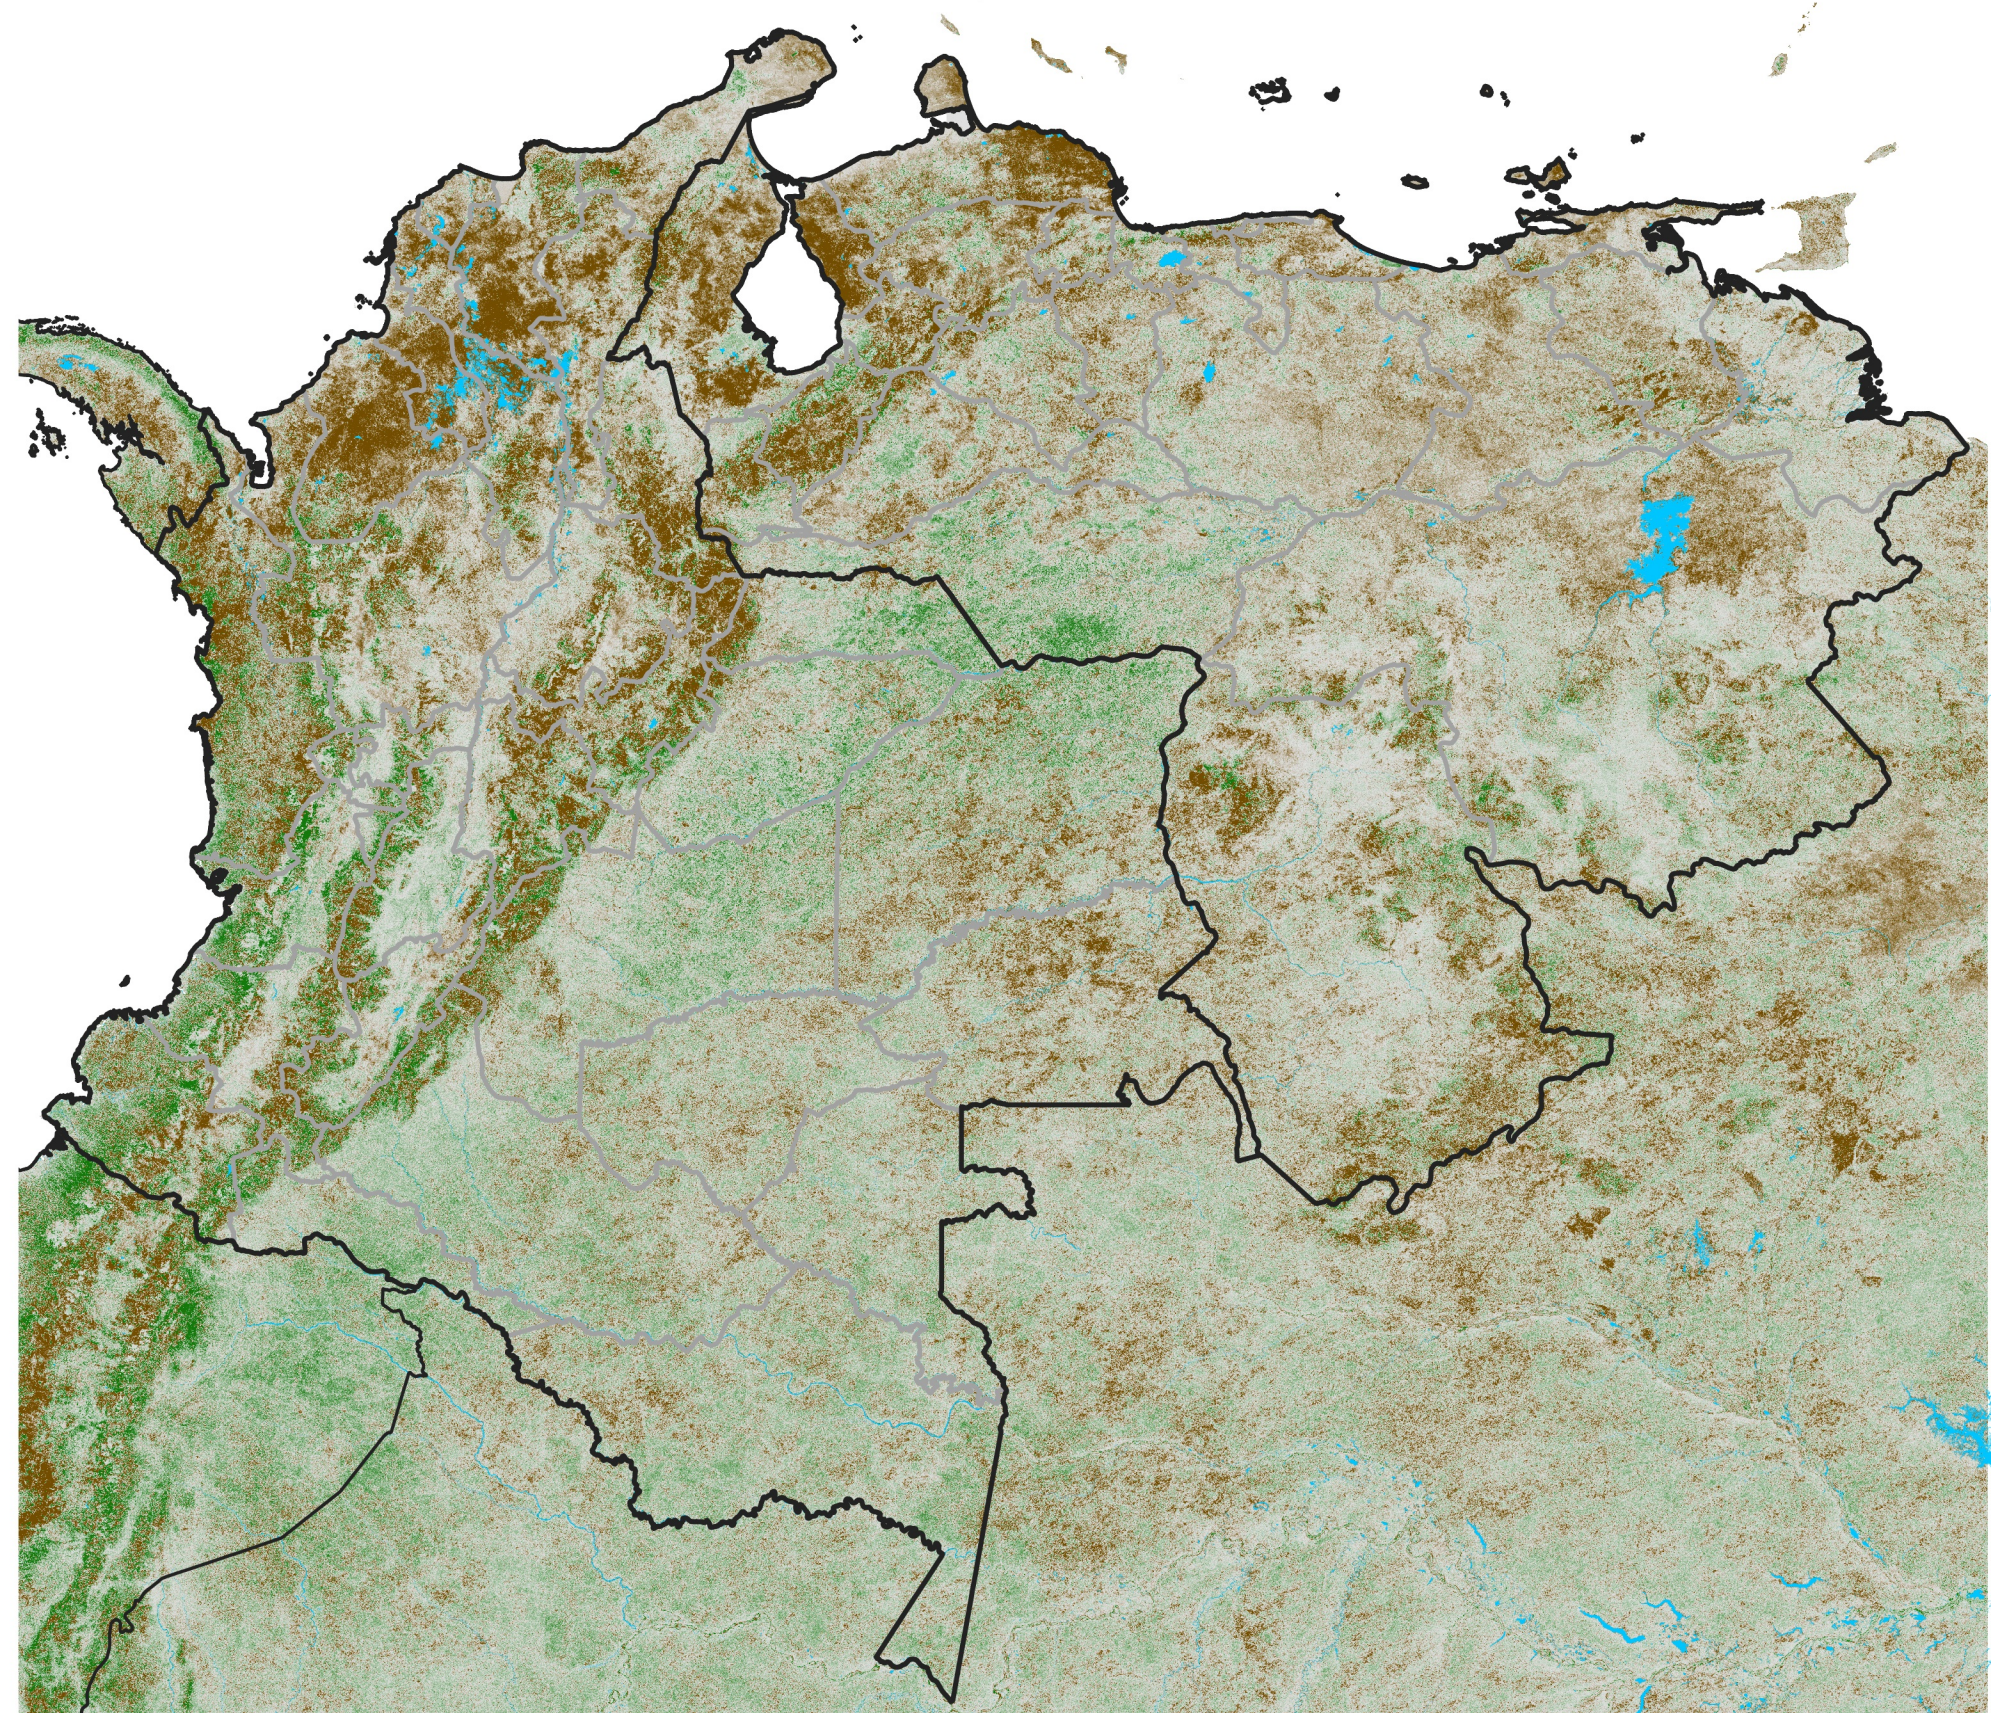

Colombia Venezuela NDVI Anomaly

2016 minus mean (2003 - 2022)

Period 12 / April 21 - 30, 2016

NDVI Anomaly

< -0.3 -0.2 -0.1 -0.05 0.05 0.1 0.2 > 0.3

Negative

No Difference

Positive