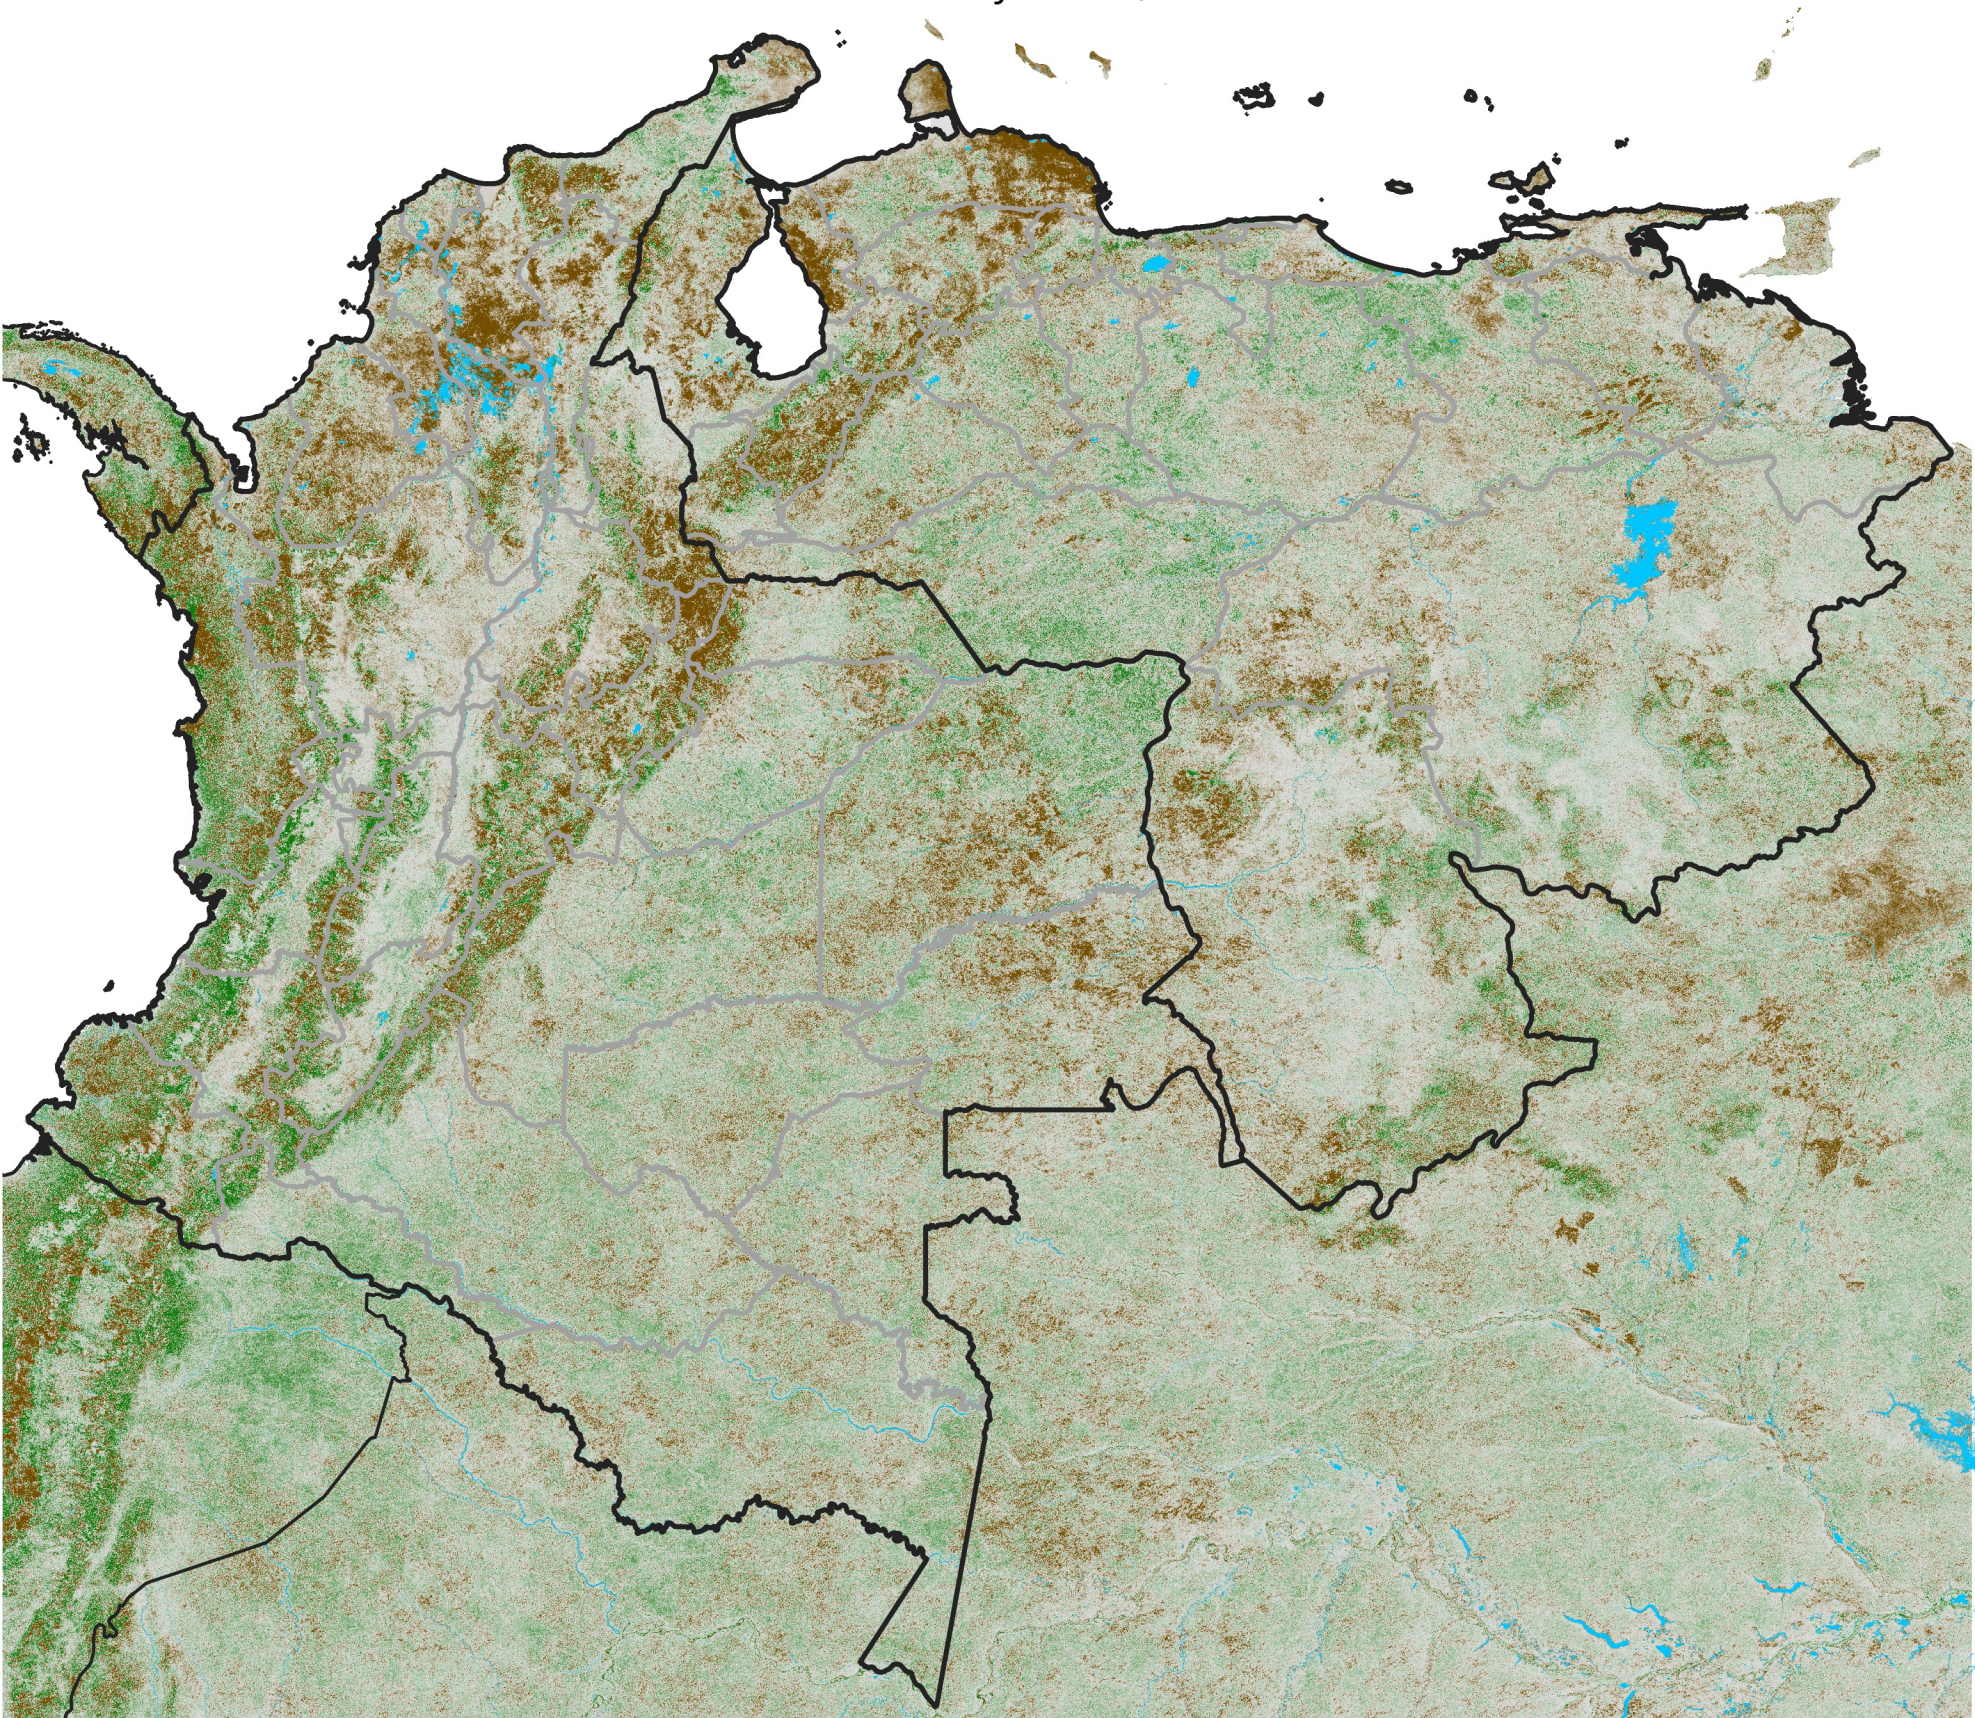

# Colombia Venezuela NDVI Anomaly

2016 minus mean (2003 - 2022)

Period 14 / May 11 - 20, 2016

## NDVI Anomaly

< -0.3   -0.2   -0.1   -0.05   0.05   0.1   0.2   > 0.3

Negative

No Difference

Positive