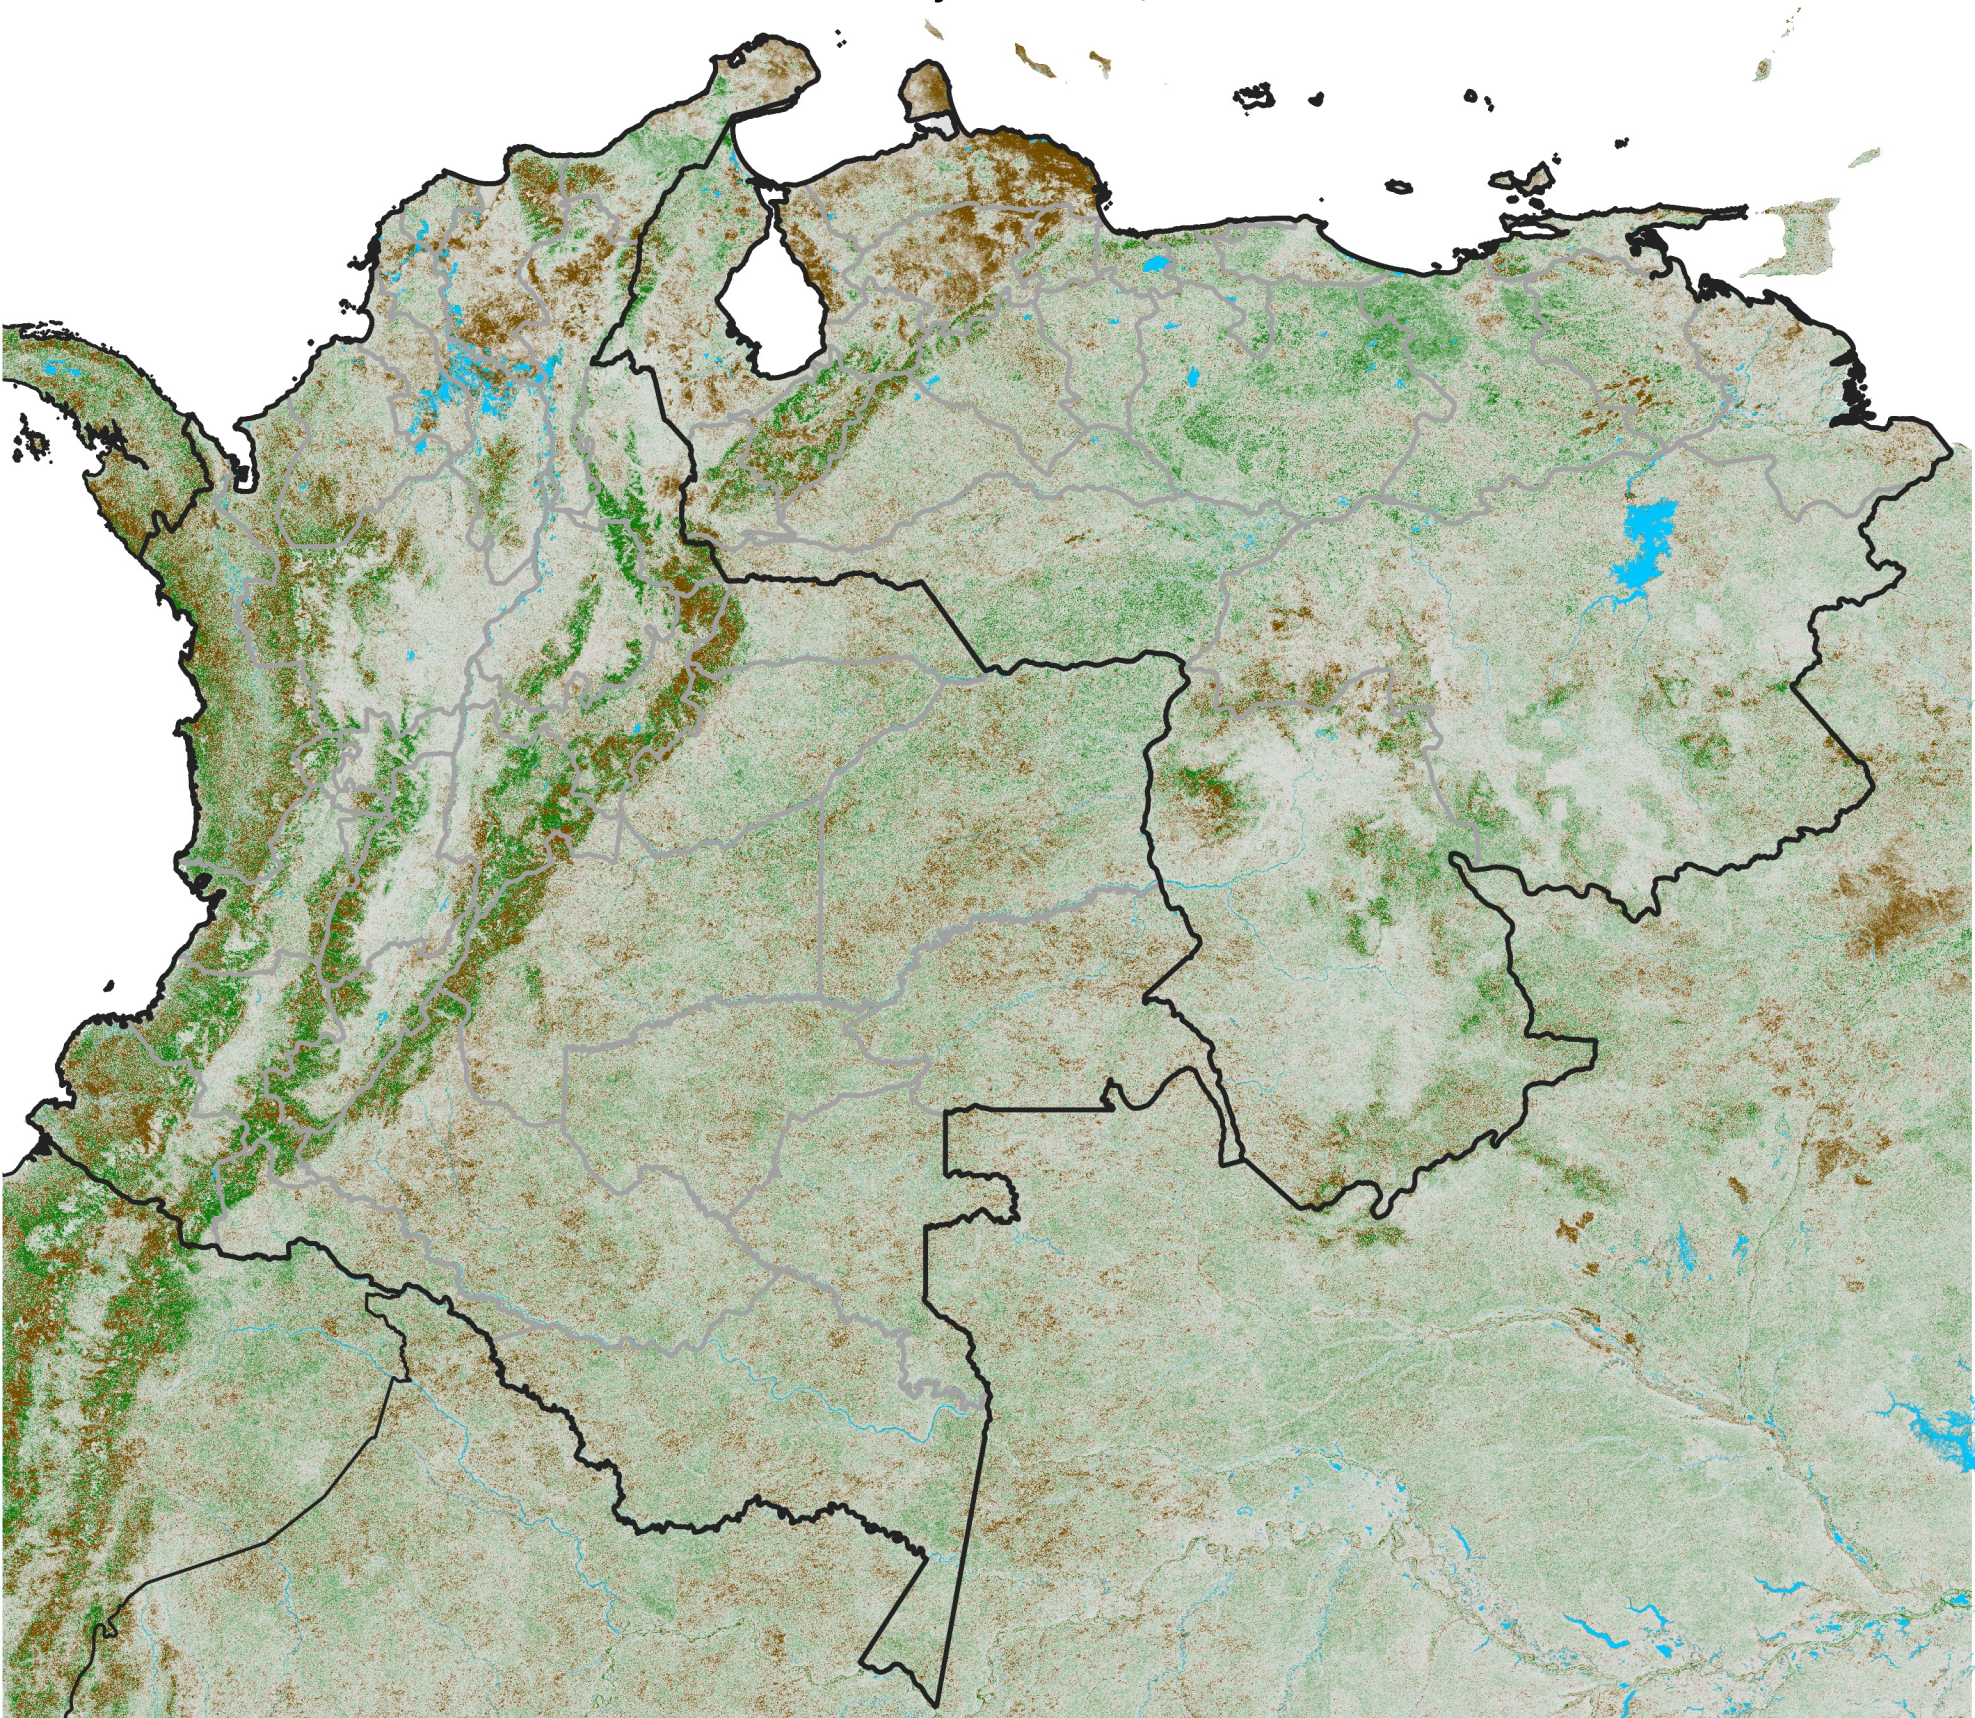

# Colombia Venezuela NDVI Anomaly

2016 minus mean (2003 - 2022)

Period 16 / June 01 - 10, 2016

## NDVI Anomaly

< -0.3   -0.2   -0.1   -0.05   0.05   0.1   0.2   > 0.3

Negative

No Difference

Positive