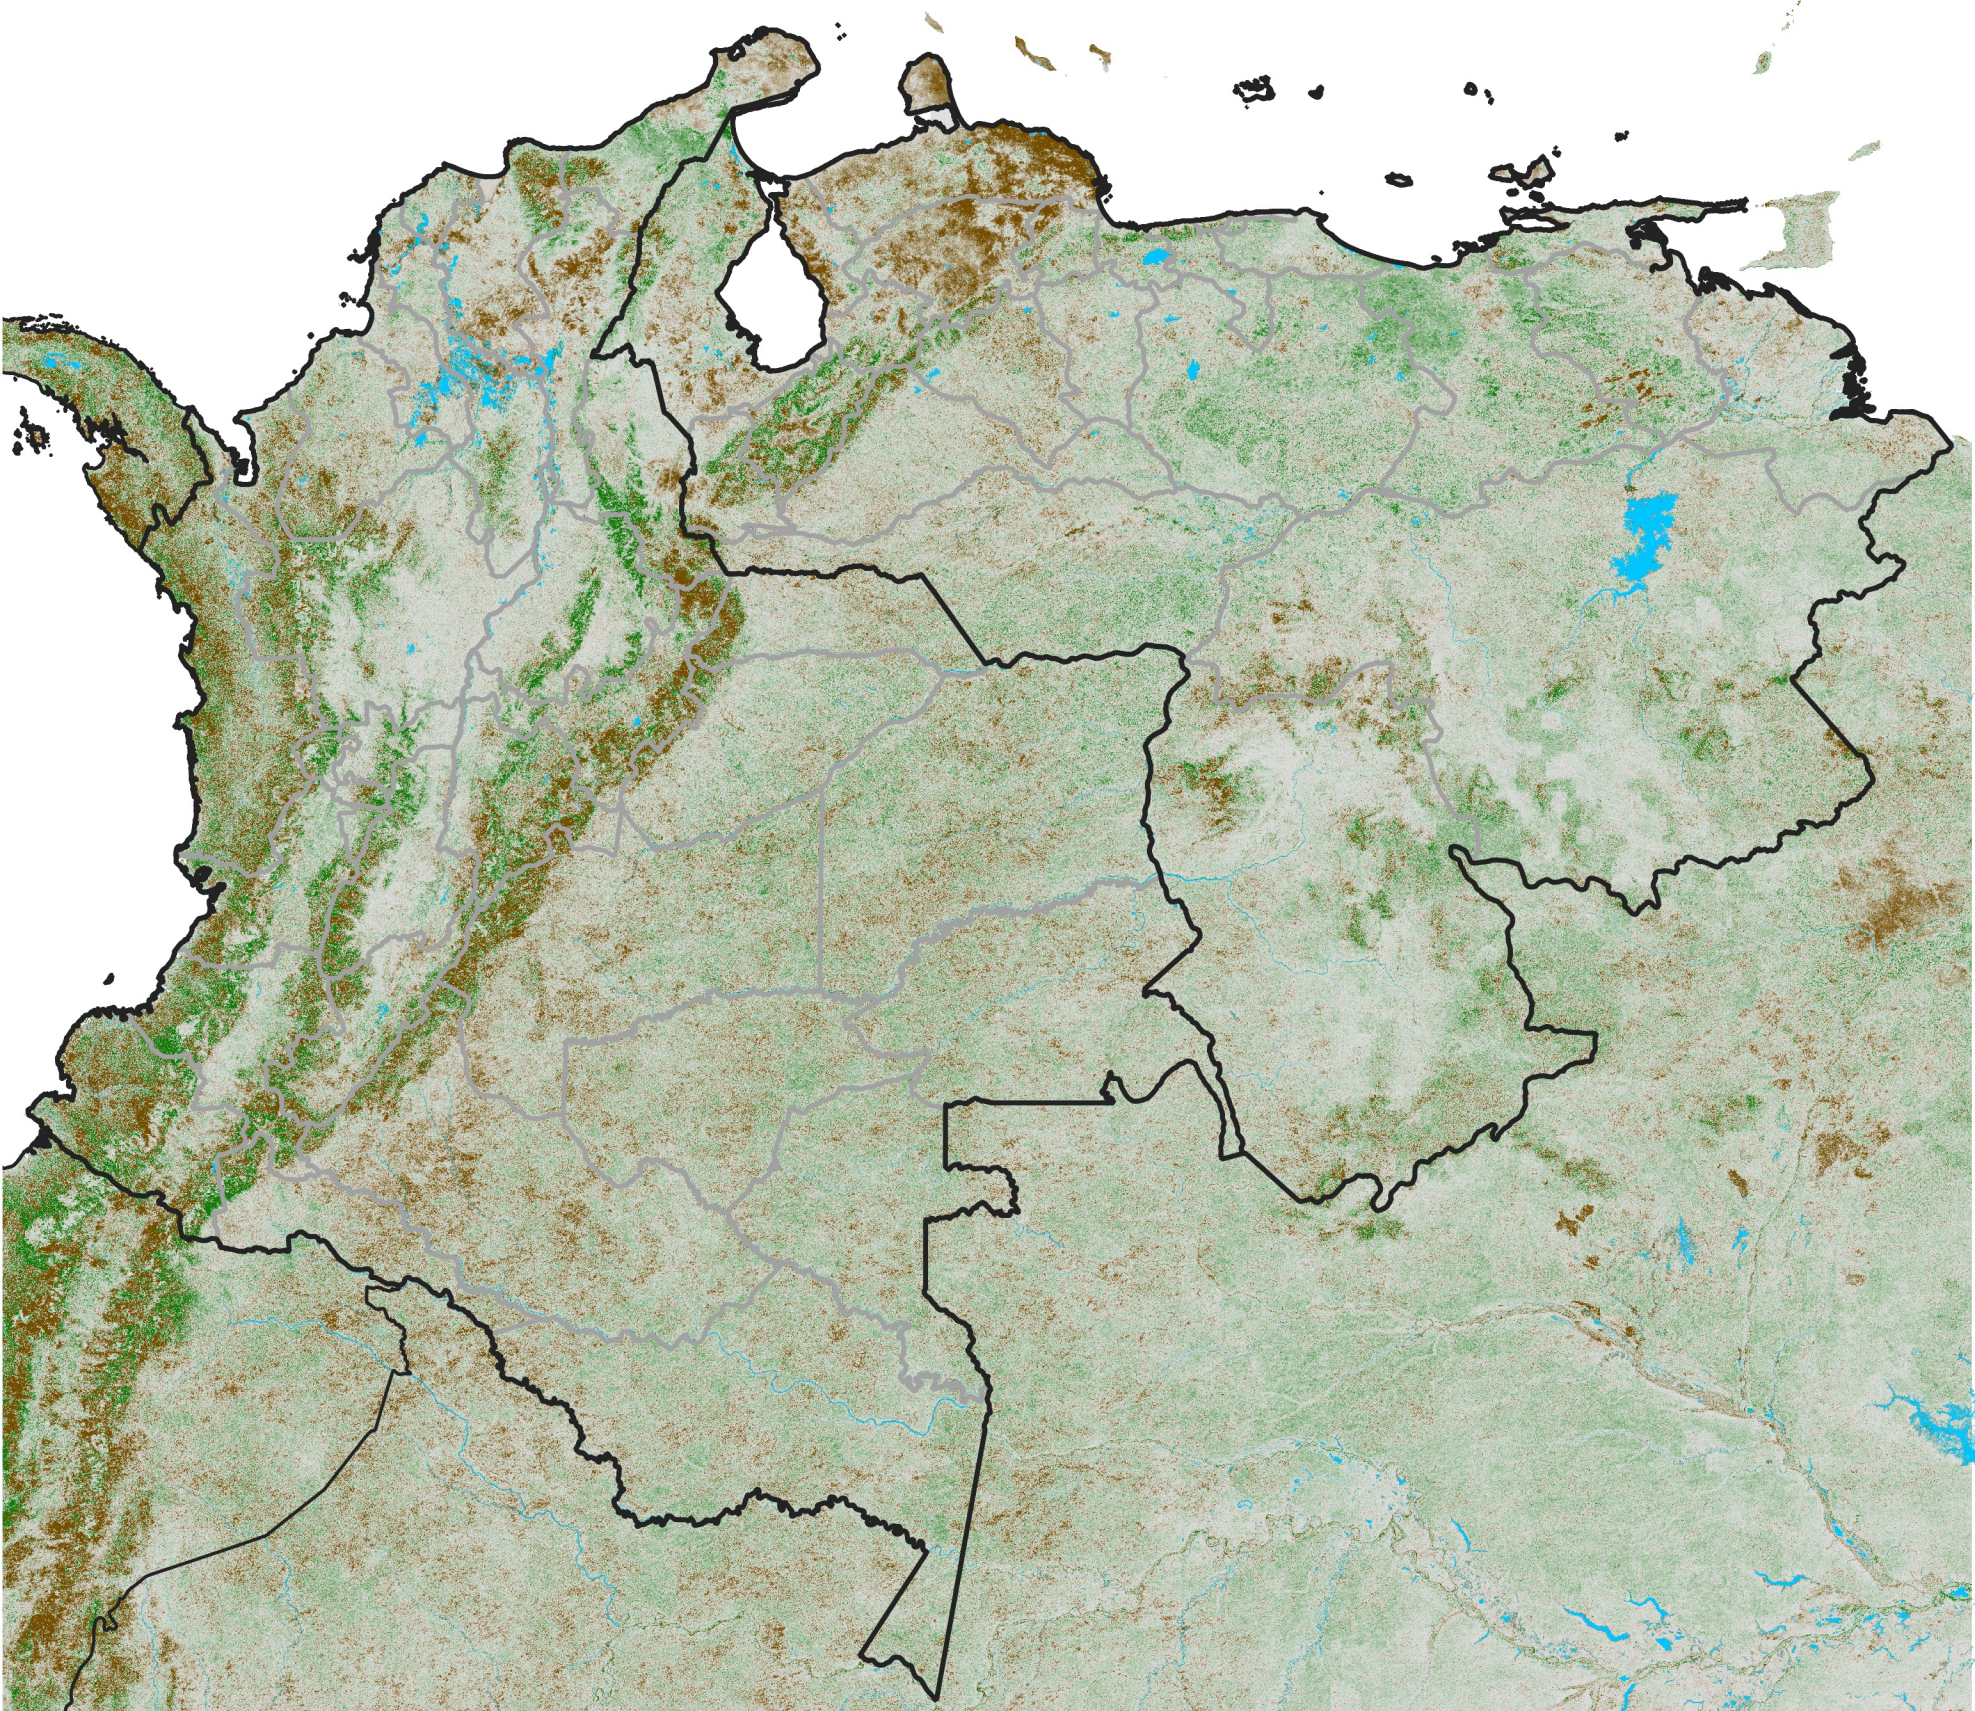

Colombia Venezuela NDVI Anomaly

2016 minus mean (2003 - 2022)

Period 17 / June 11 - 20, 2016

NDVI Anomaly

< -0.3 -0.2 -0.1 -0.05 0.05 0.1 0.2 > 0.3

Negative

No Difference

Positive