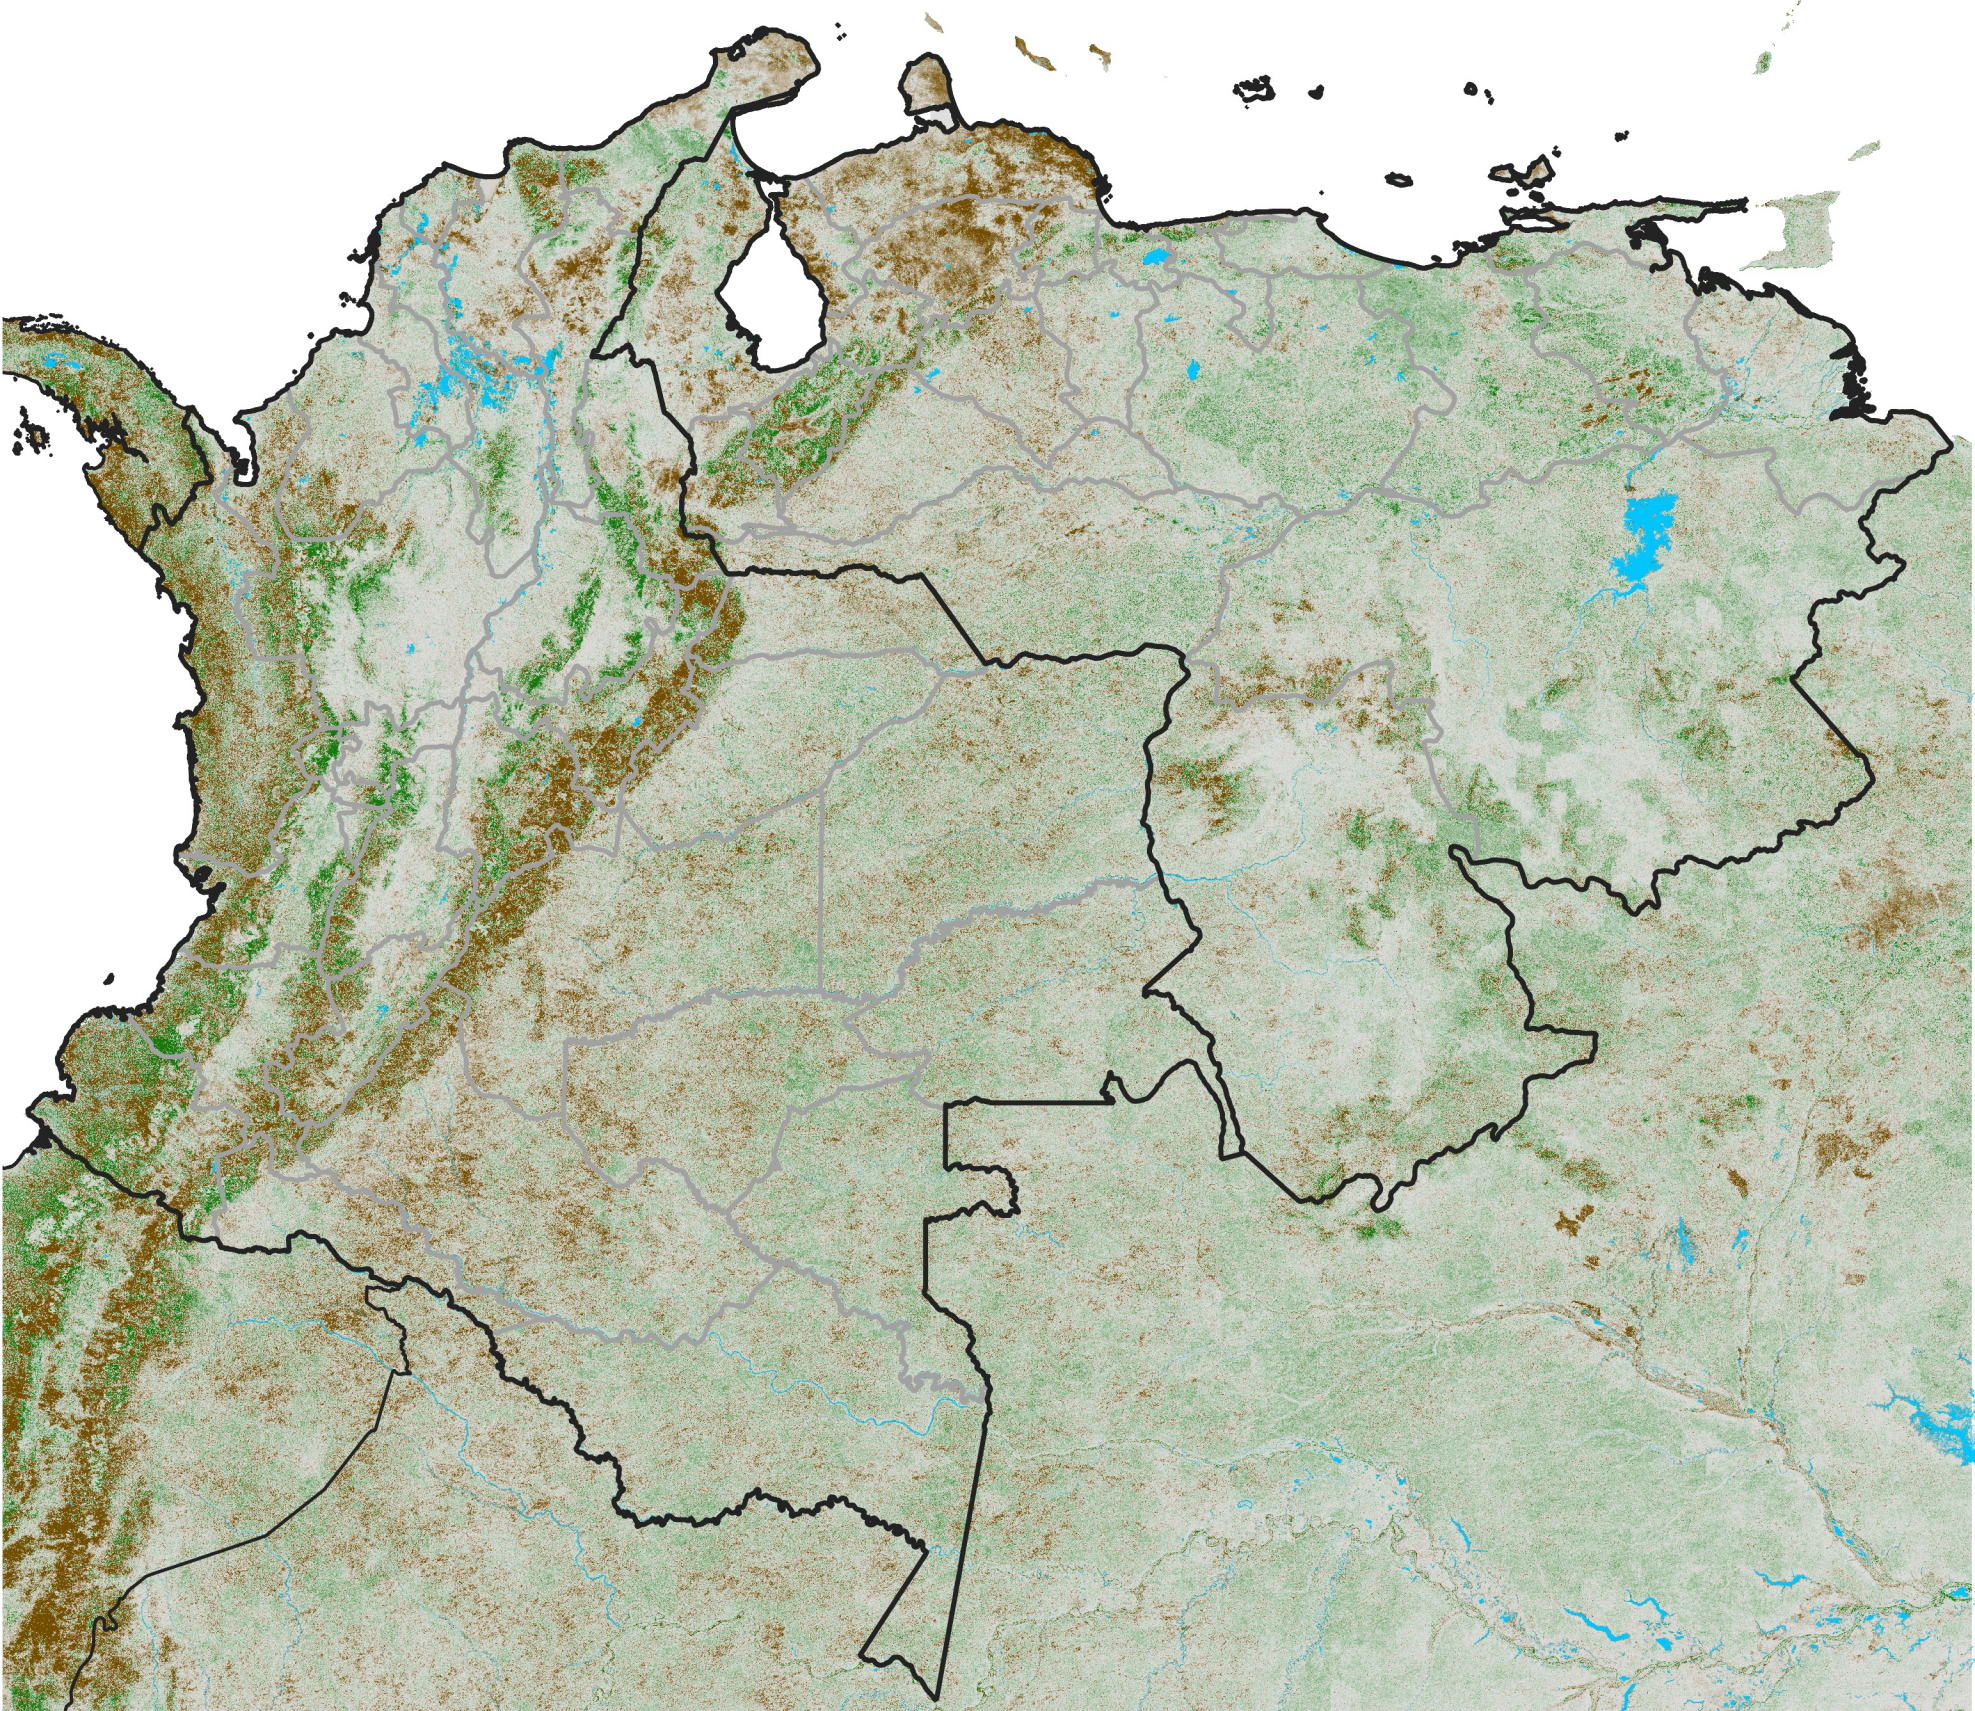

Colombia Venezuela NDVI Anomaly

2016 minus mean (2003 - 2022)

Period 18 / June 21 - 30, 2016

NDVI Anomaly

< -0.3 -0.2 -0.1 -0.05 0.05 0.1 0.2 >0.3

Negative

No Difference

Positive