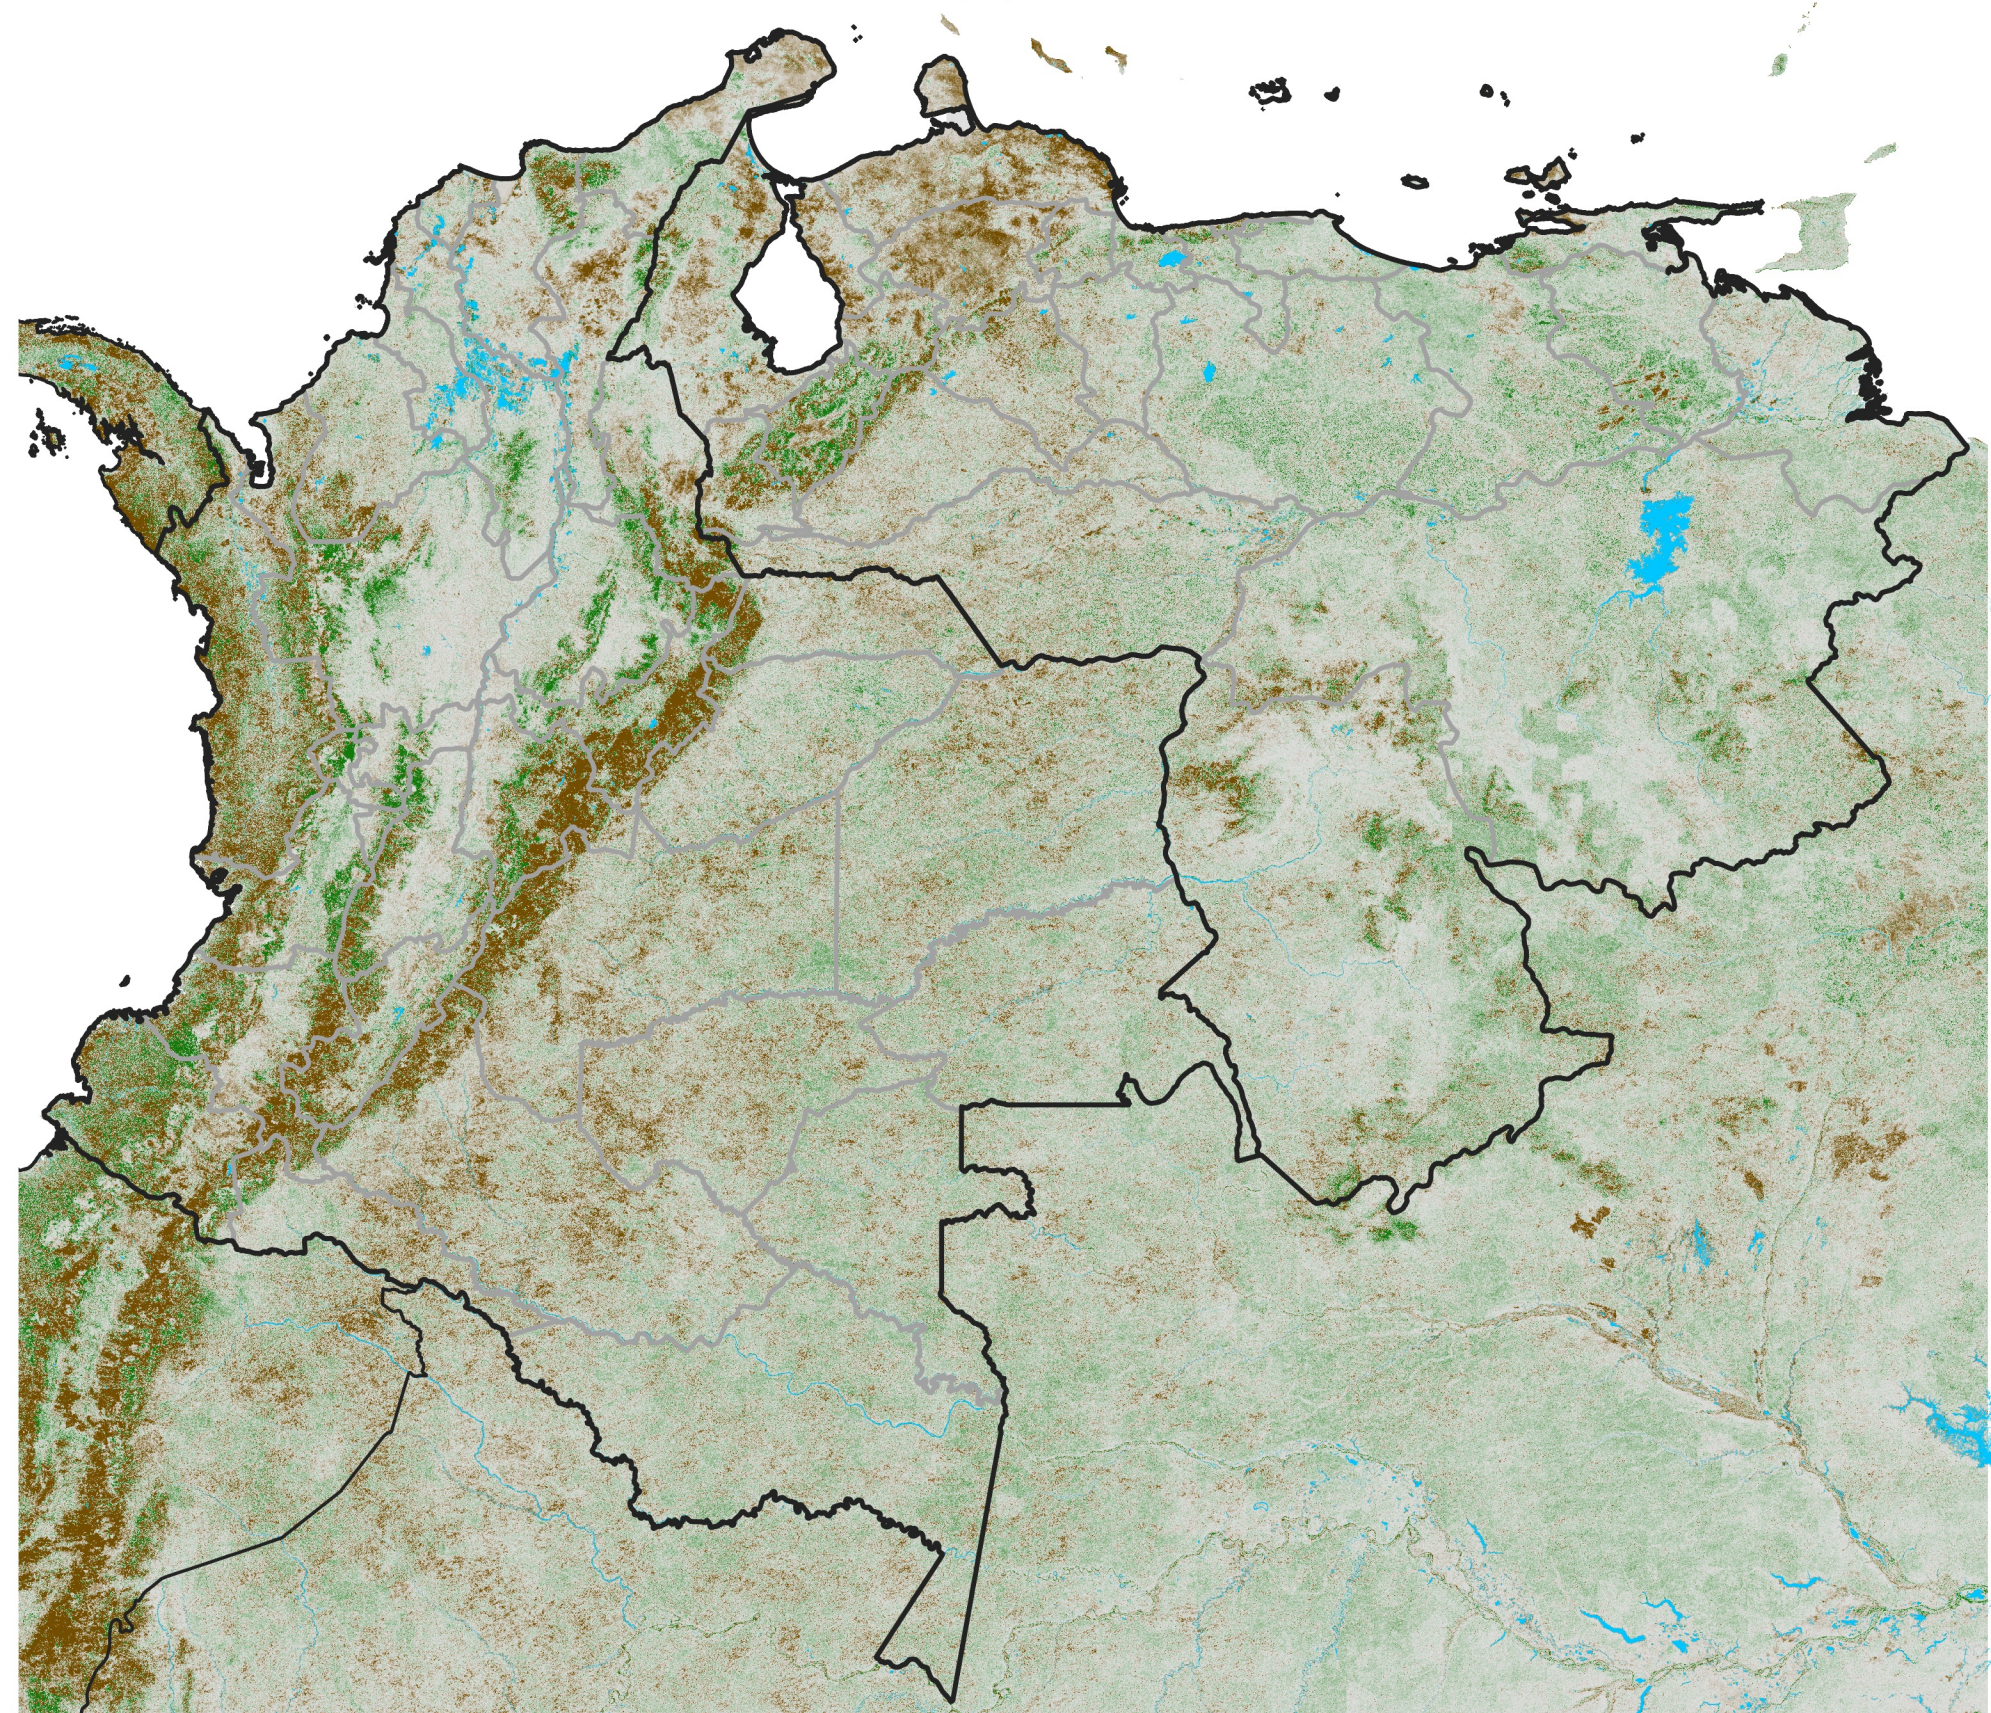

# Colombia Venezuela NDVI Anomaly

2016 minus mean (2003 - 2022)

Period 19 / July 01 - 10, 2016

## NDVI Anomaly

< -0.3   -0.2   -0.1   -0.05   0.05   0.1   0.2   > 0.3

Negative

No Difference

Positive