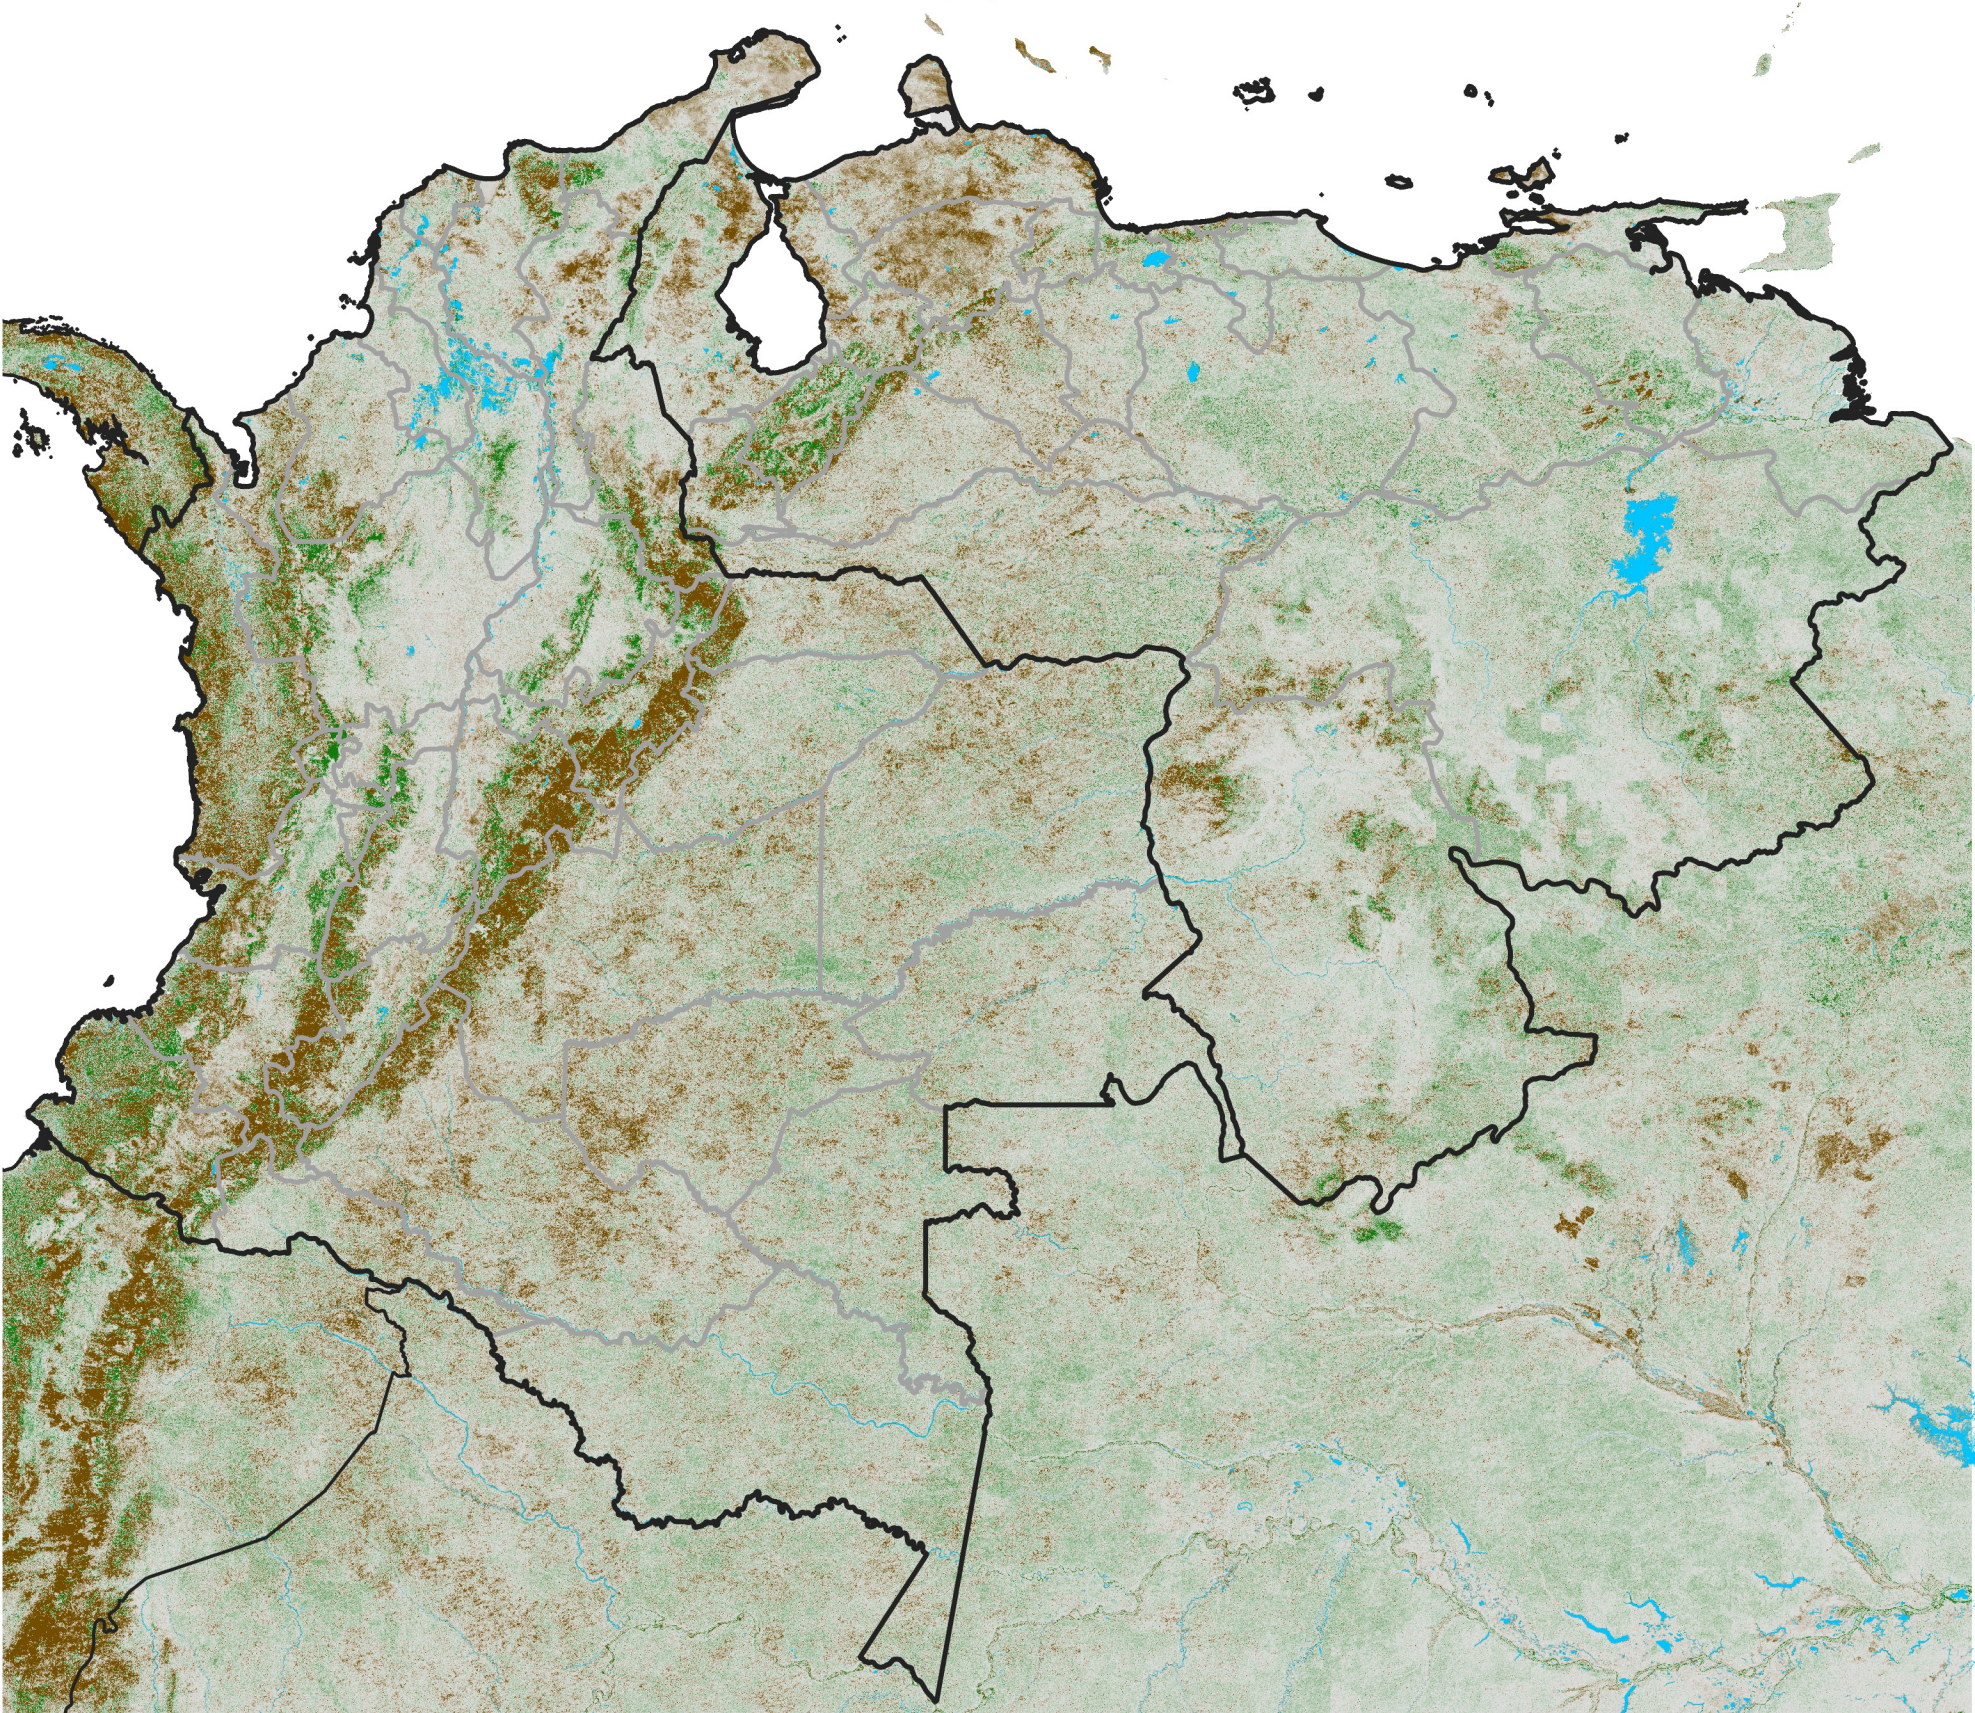

Colombia Venezuela NDVI Anomaly

2016 minus mean (2003 - 2022)

Period 20 / July 11 - 20, 2016

NDVI Anomaly

< -0.3 -0.2 -0.1 -0.05 0.05 0.1 0.2 > 0.3

Negative

No Difference

Positive