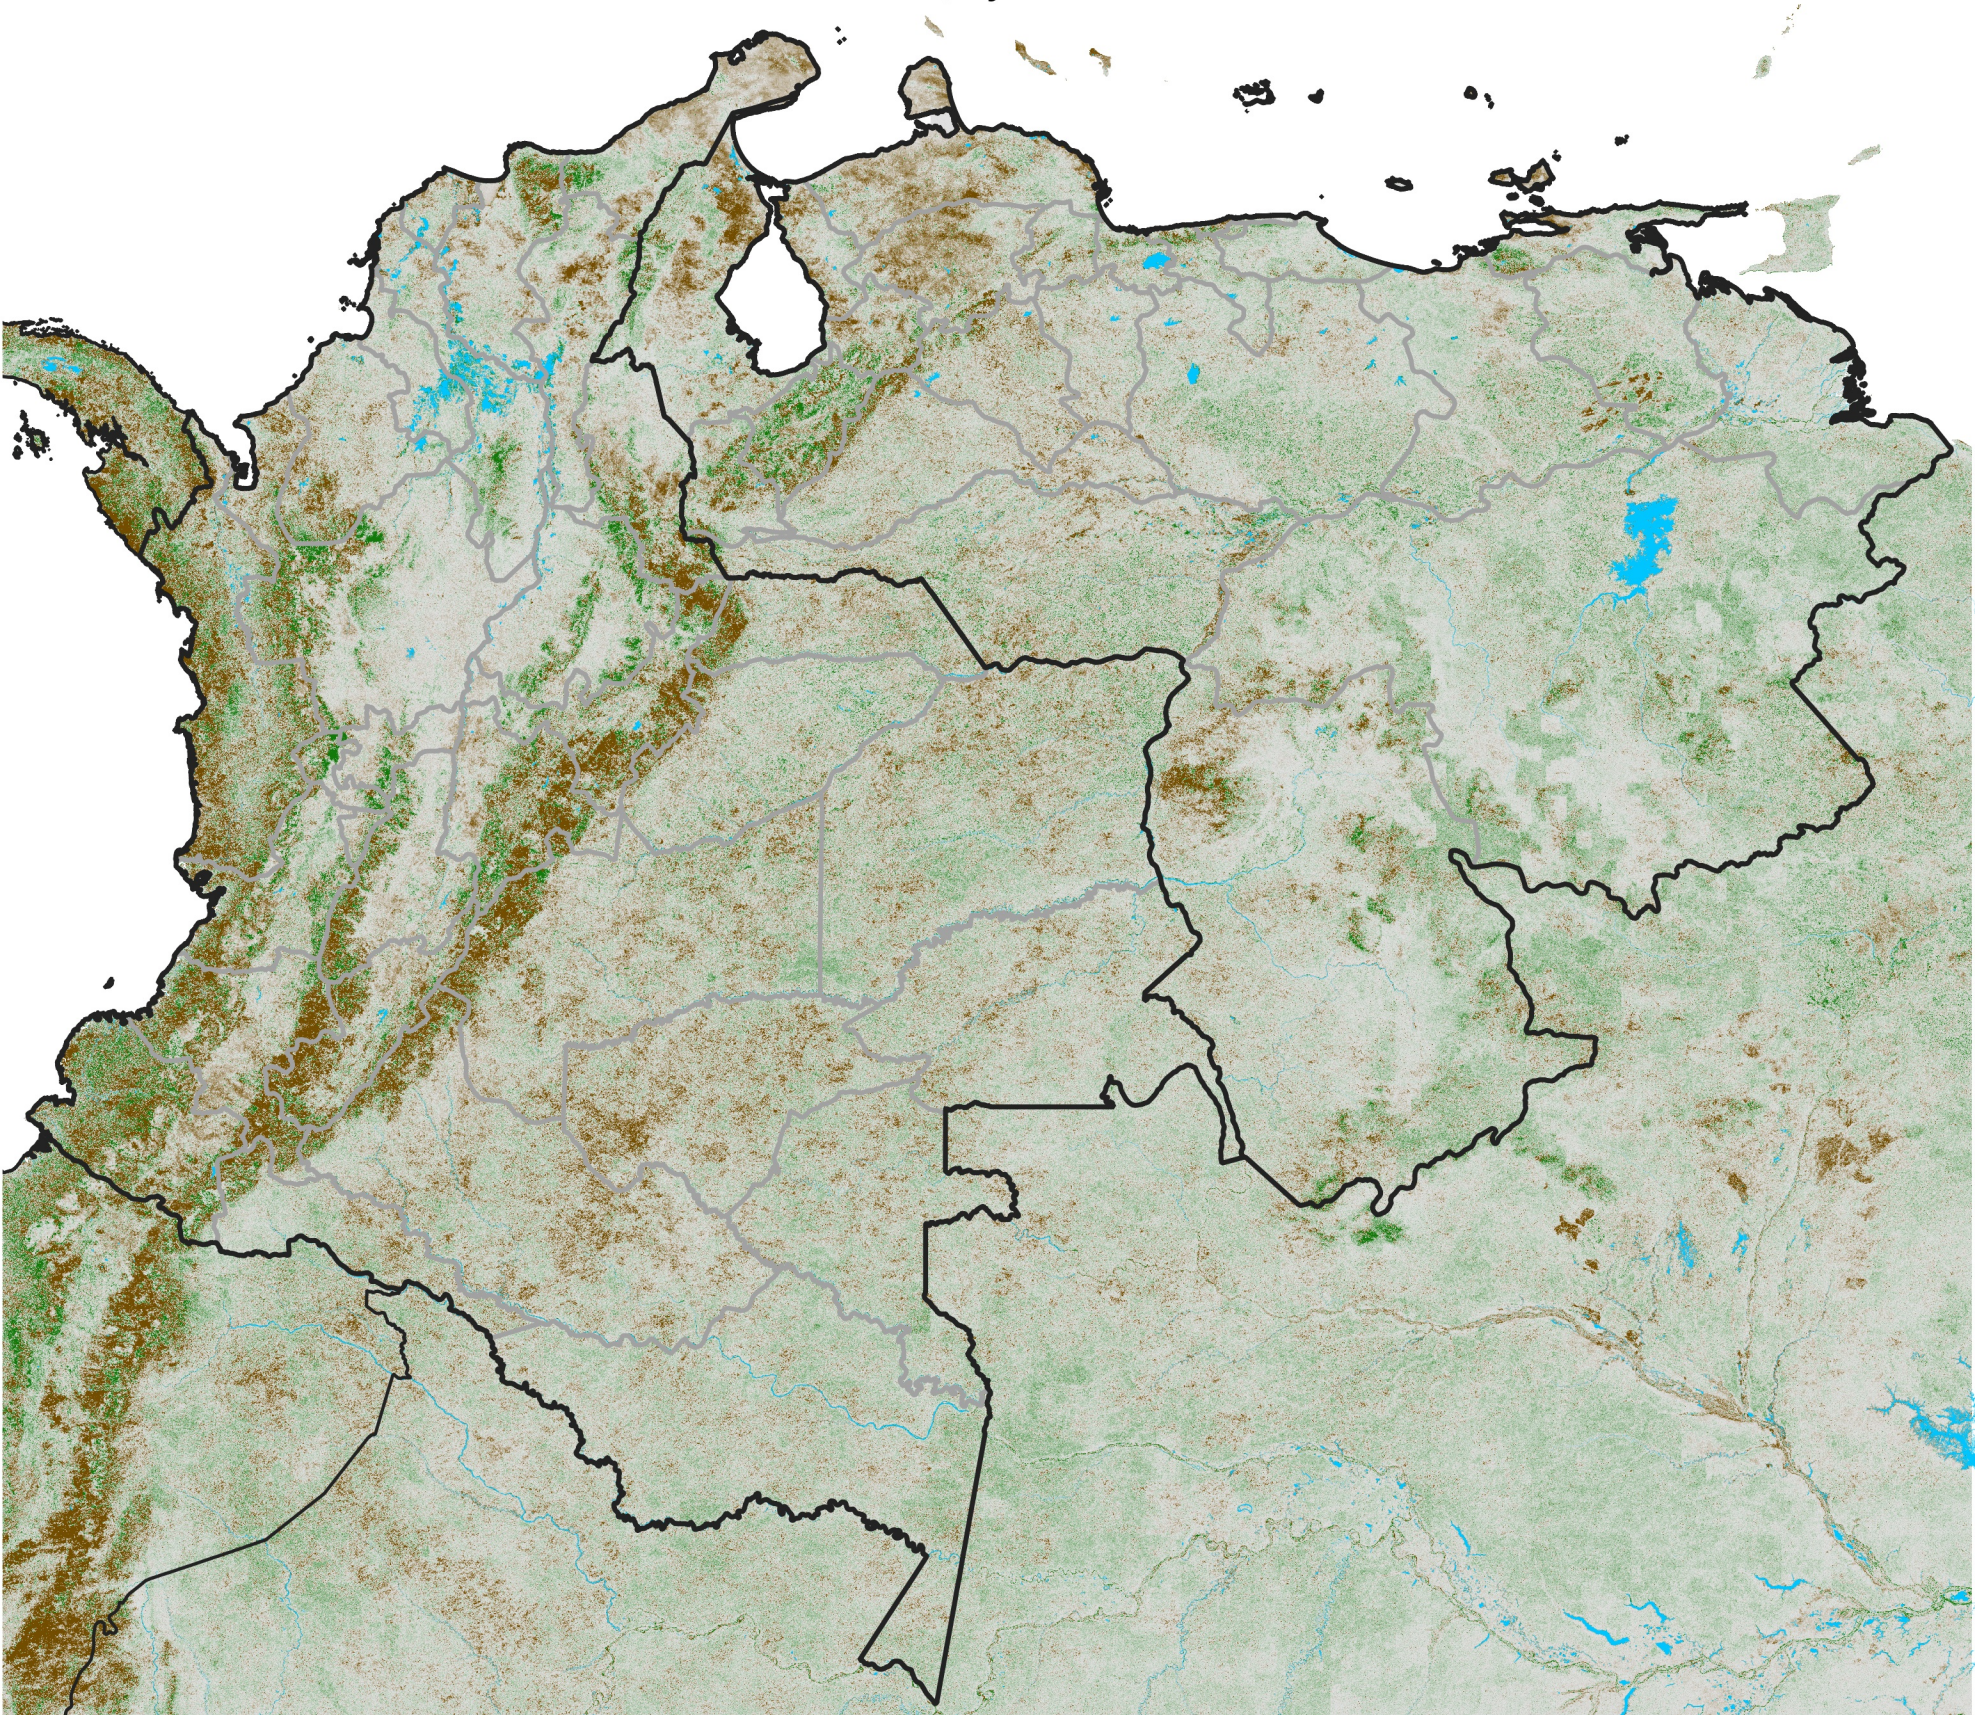

Colombia Venezuela NDVI Anomaly

2016 minus mean (2003 - 2022)

Period 21 / July 21 - 31, 2016

NDVI Anomaly

< -0.3 -0.2 -0.1 -0.05 0.05 0.1 0.2 > 0.3

Negative

No Difference

Positive