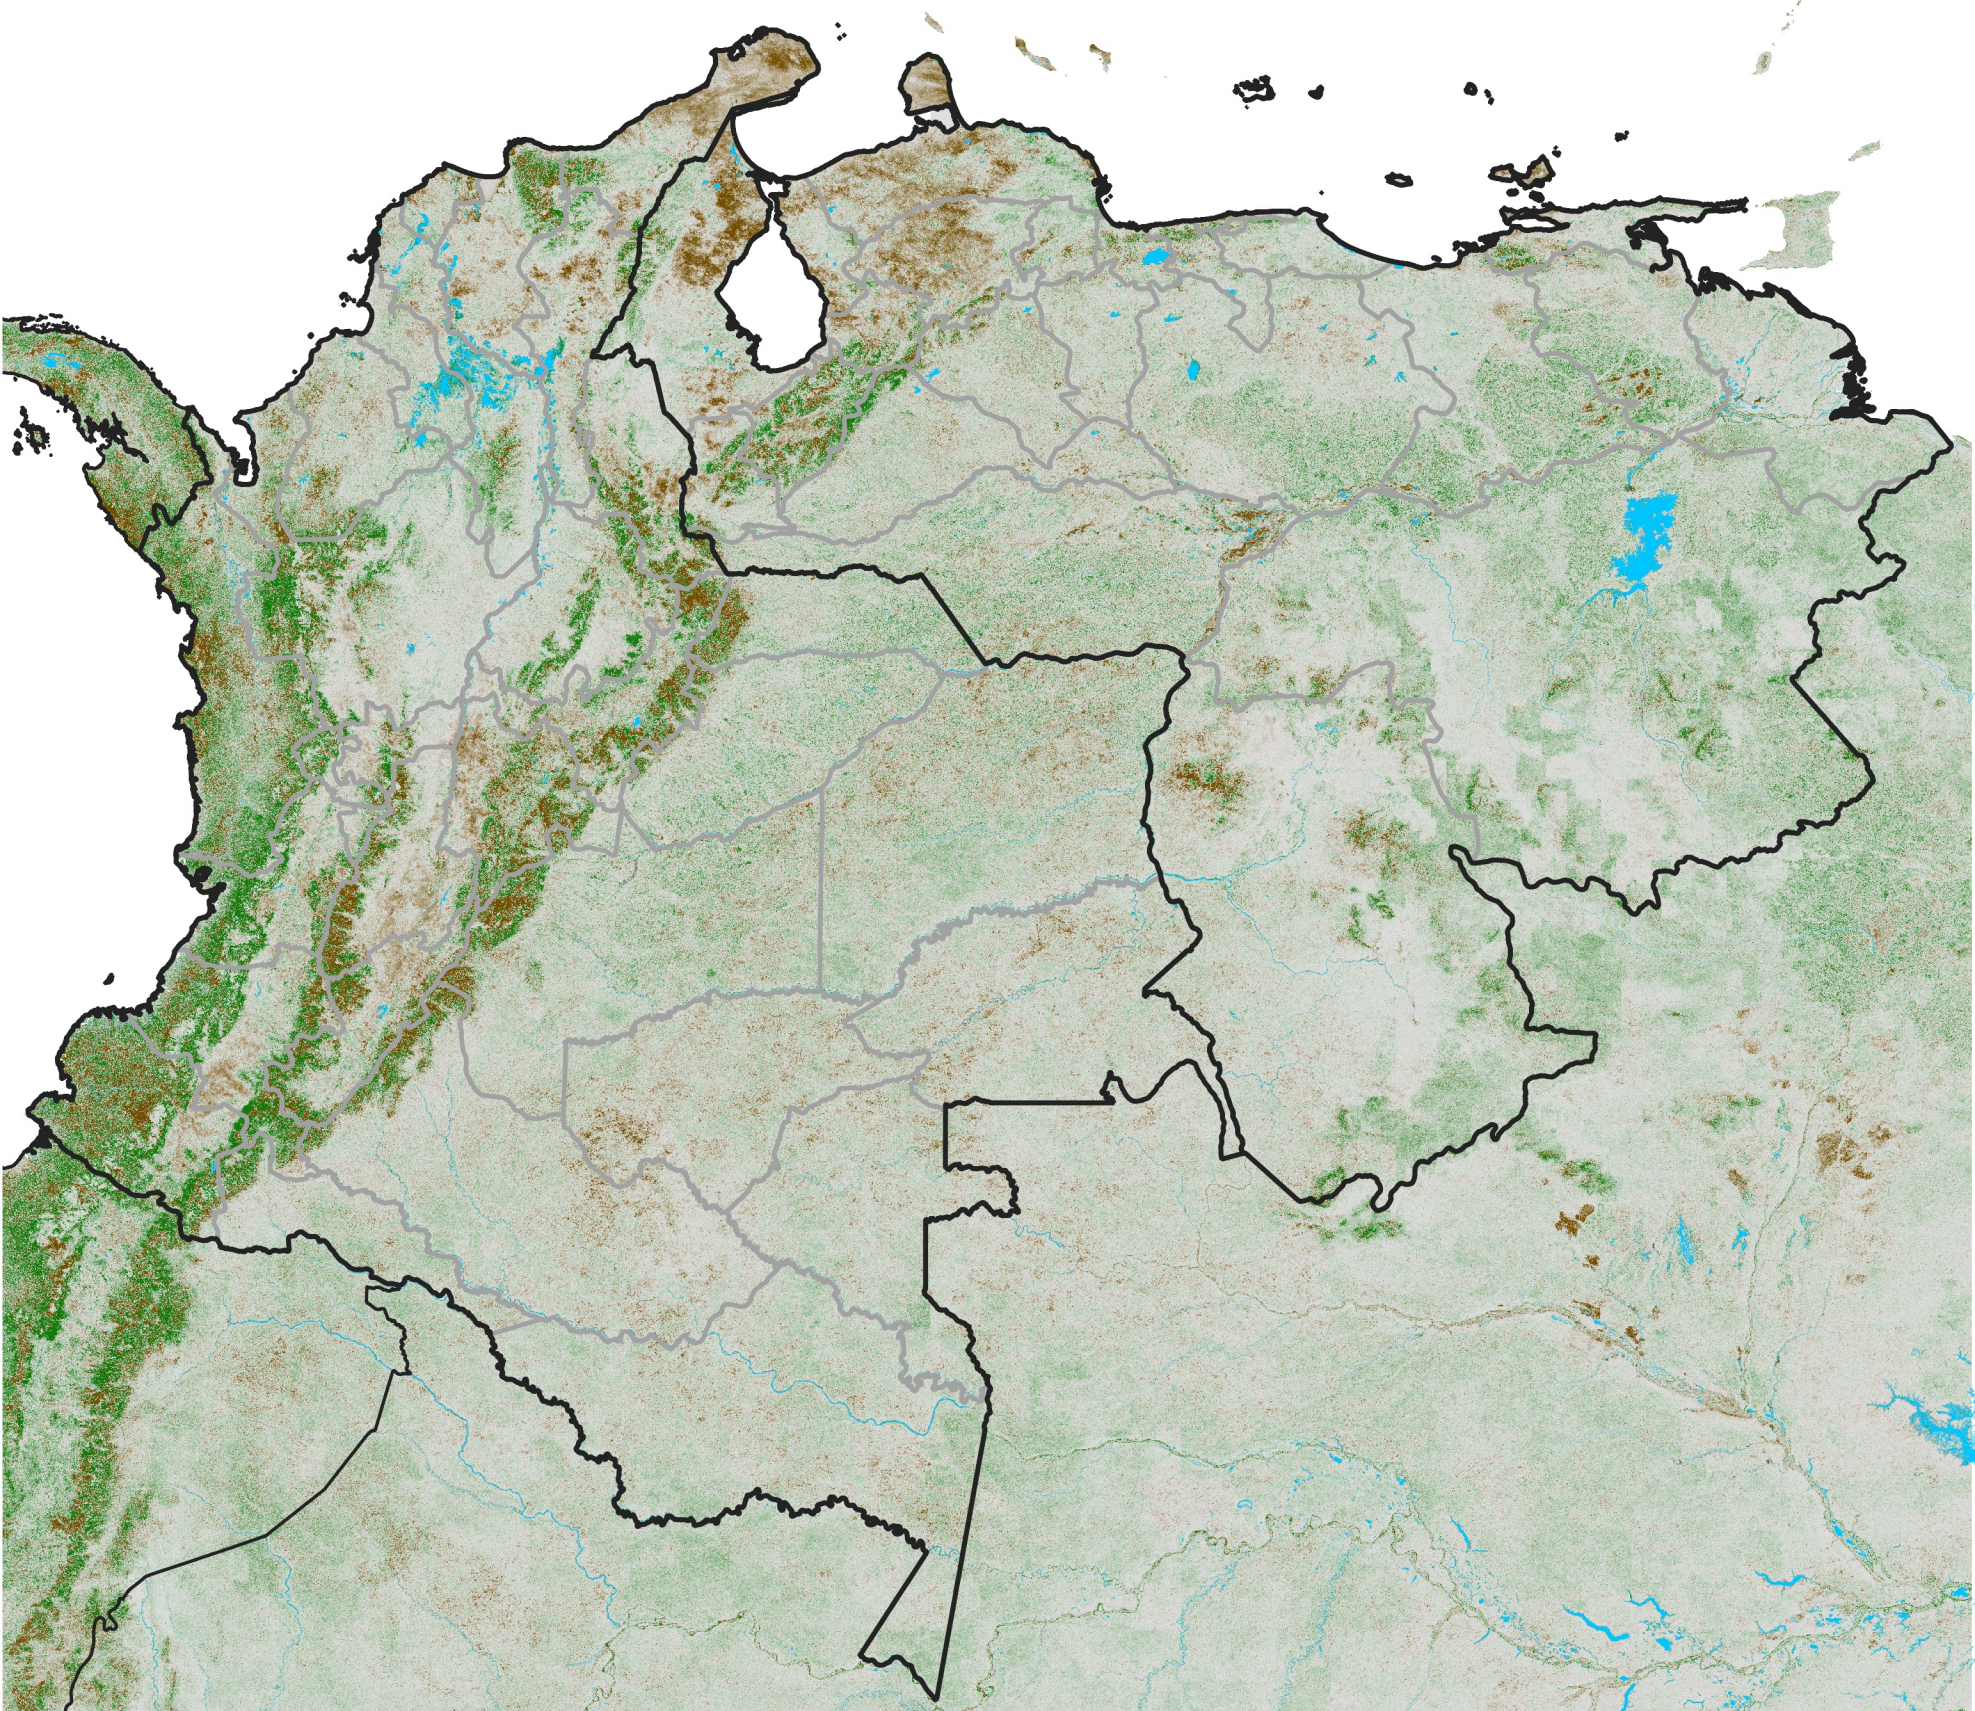

Colombia Venezuela NDVI Anomaly

2016 minus mean (2003 - 2022)

Period 24 / August 21 - 31, 2016

NDVI Anomaly

< -0.3 -0.2 -0.1 -0.05 0.05 0.1 0.2 > 0.3

Negative

No Difference

Positive