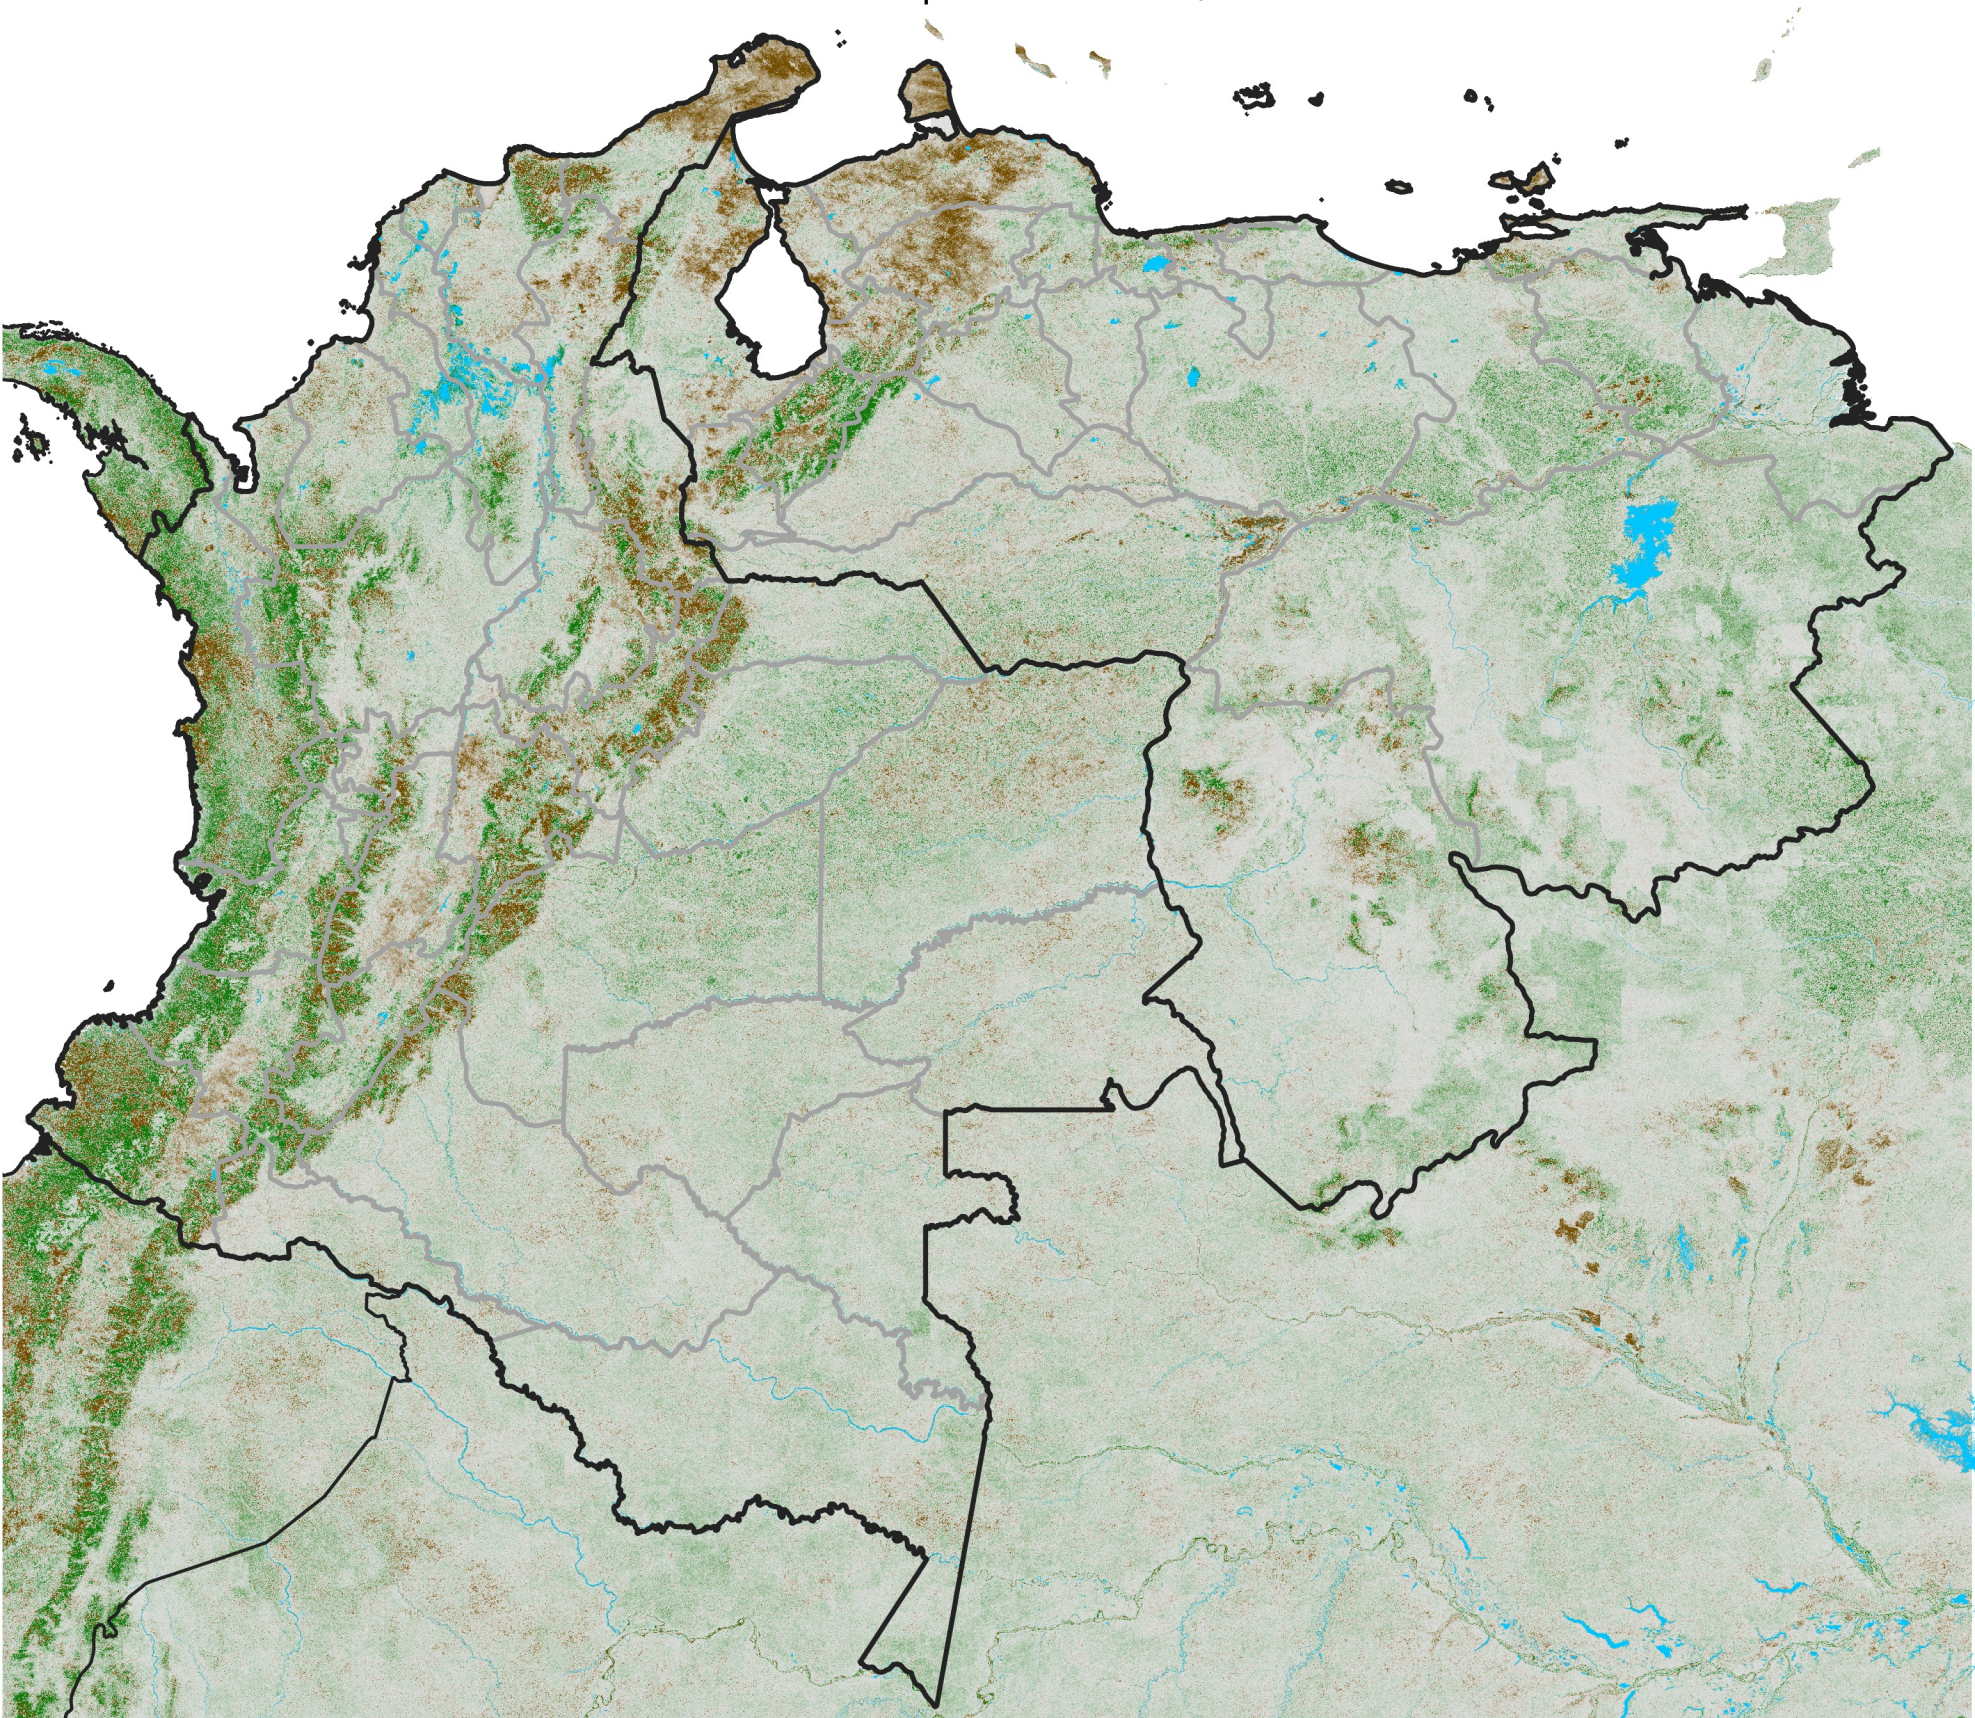

Colombia Venezuela NDVI Anomaly

2016 minus mean (2003 - 2022)
Period 26 / September 11 - 20, 2016

NDVI Anomaly

< -0.3 -0.2 -0.1 -0.05 0.05 0.1 0.2 > 0.3

Negative

No Difference

Positive