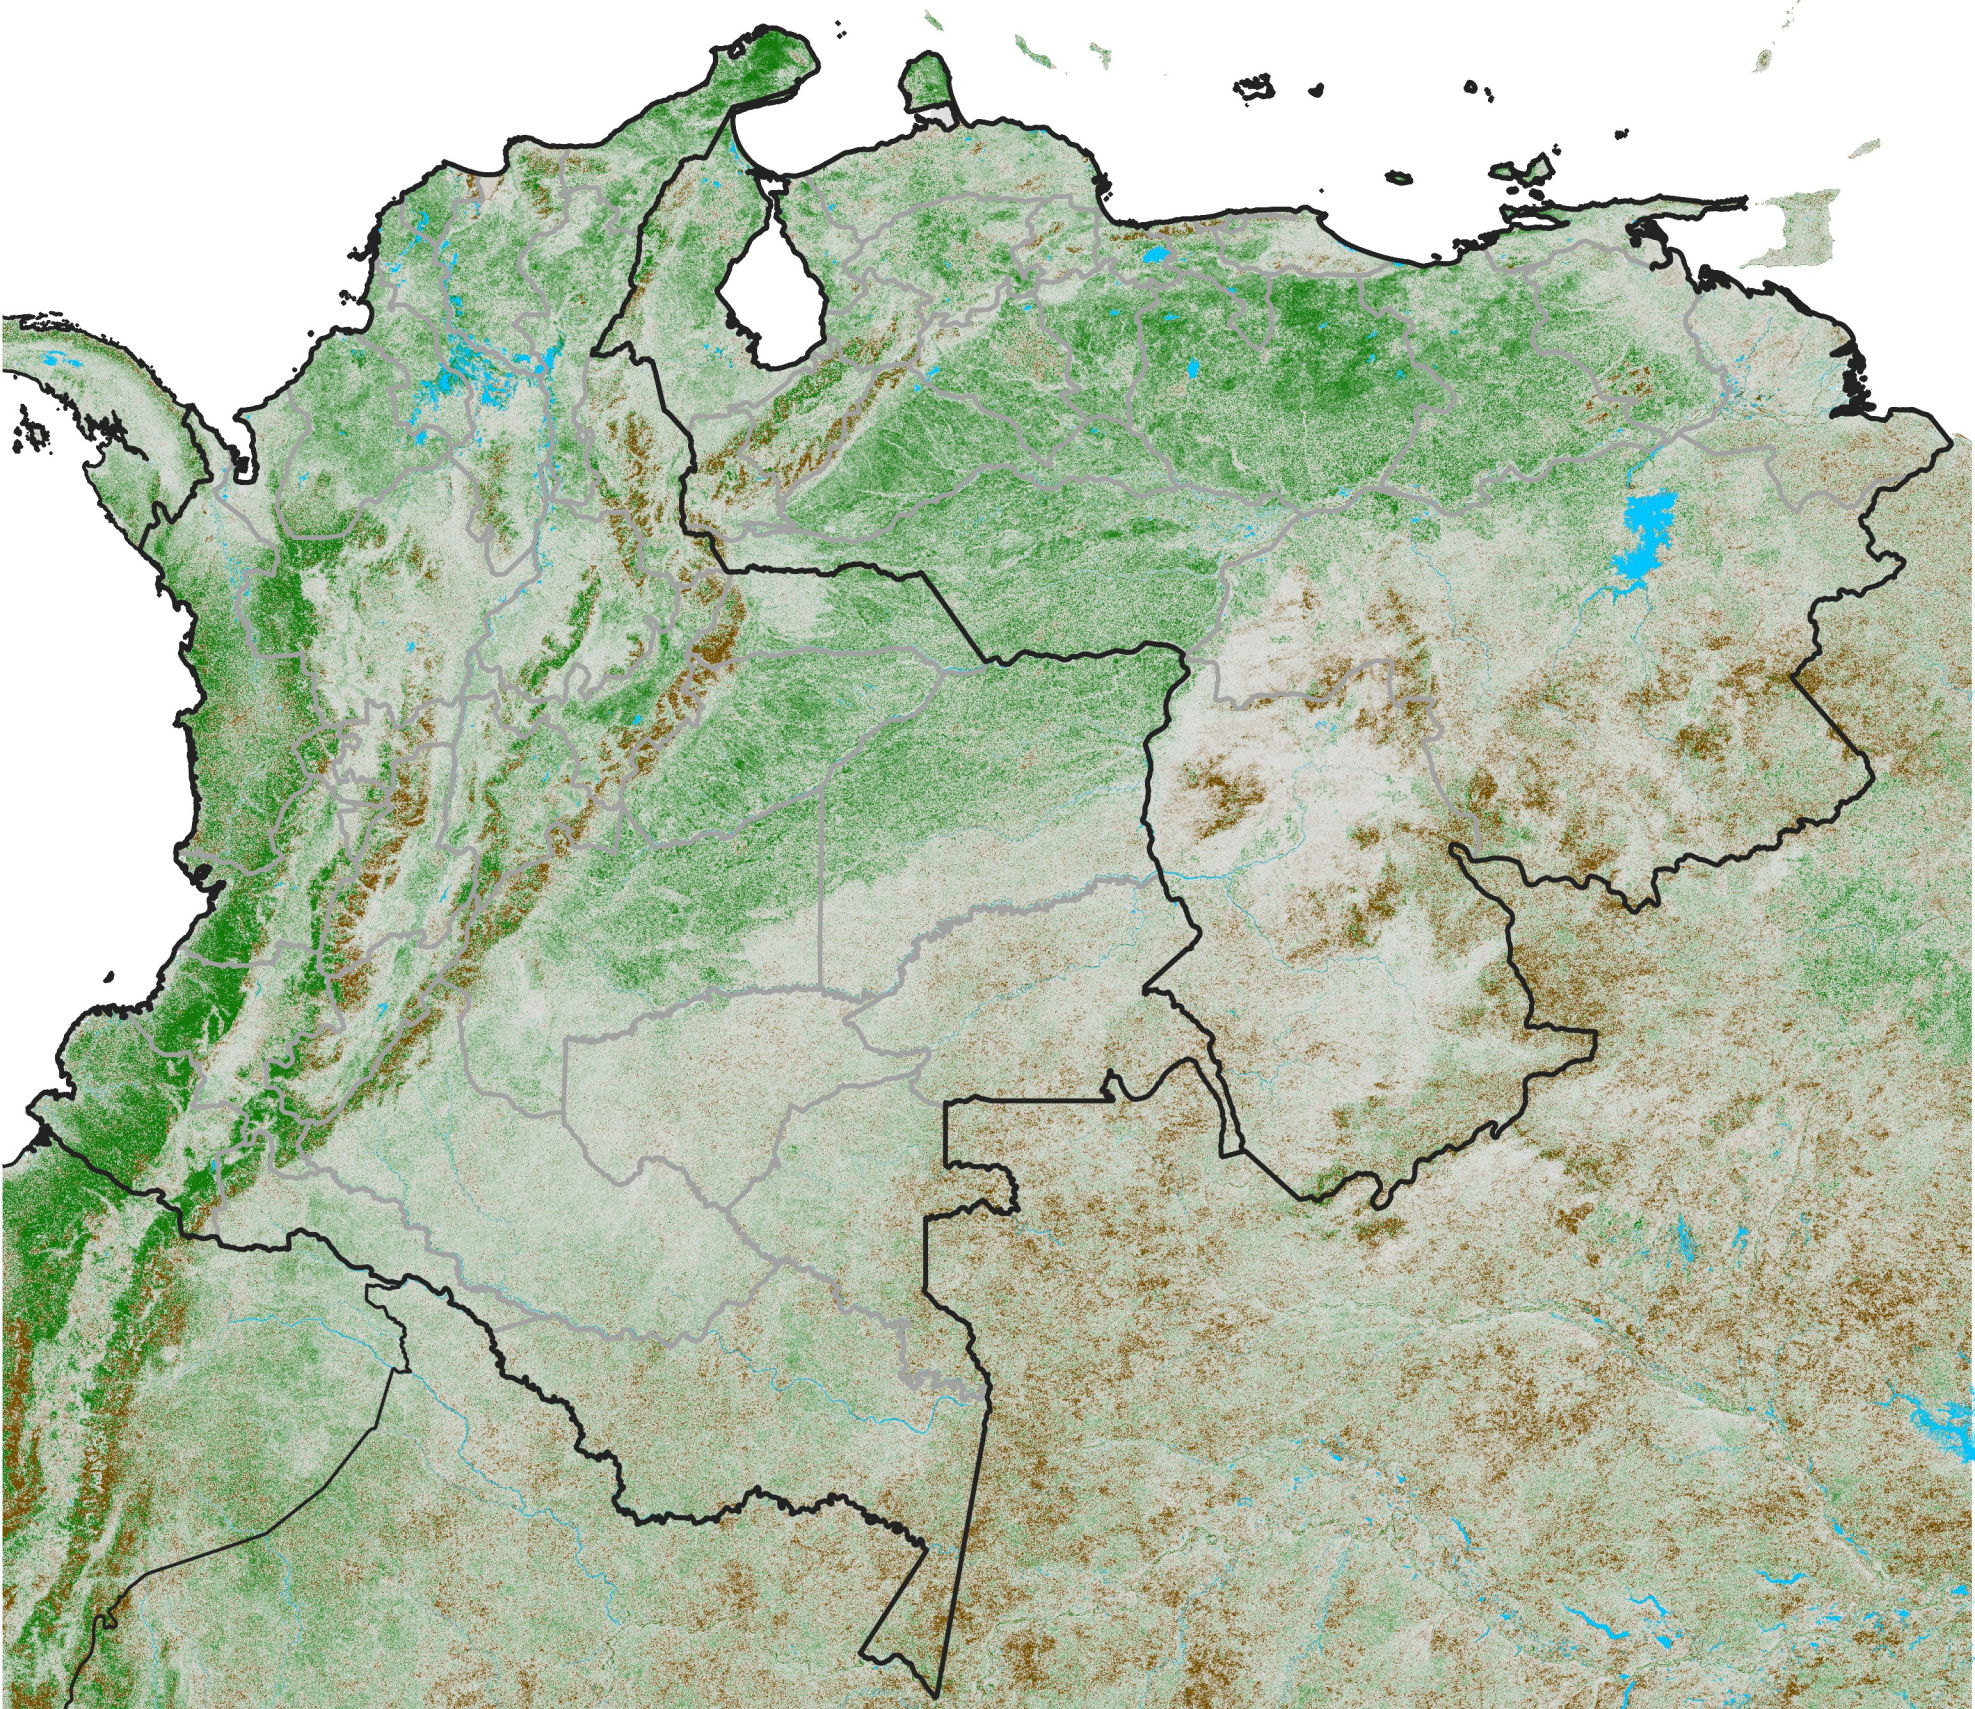

# Colombia Venezuela NDVI Anomaly

2017 minus mean (2003 - 2022)

Period 02 / January 11 - 20, 2017

## NDVI Anomaly

< -0.3   -0.2   -0.1   -0.05   0.05   0.1   0.2   > 0.3

Negative

No Difference

Positive