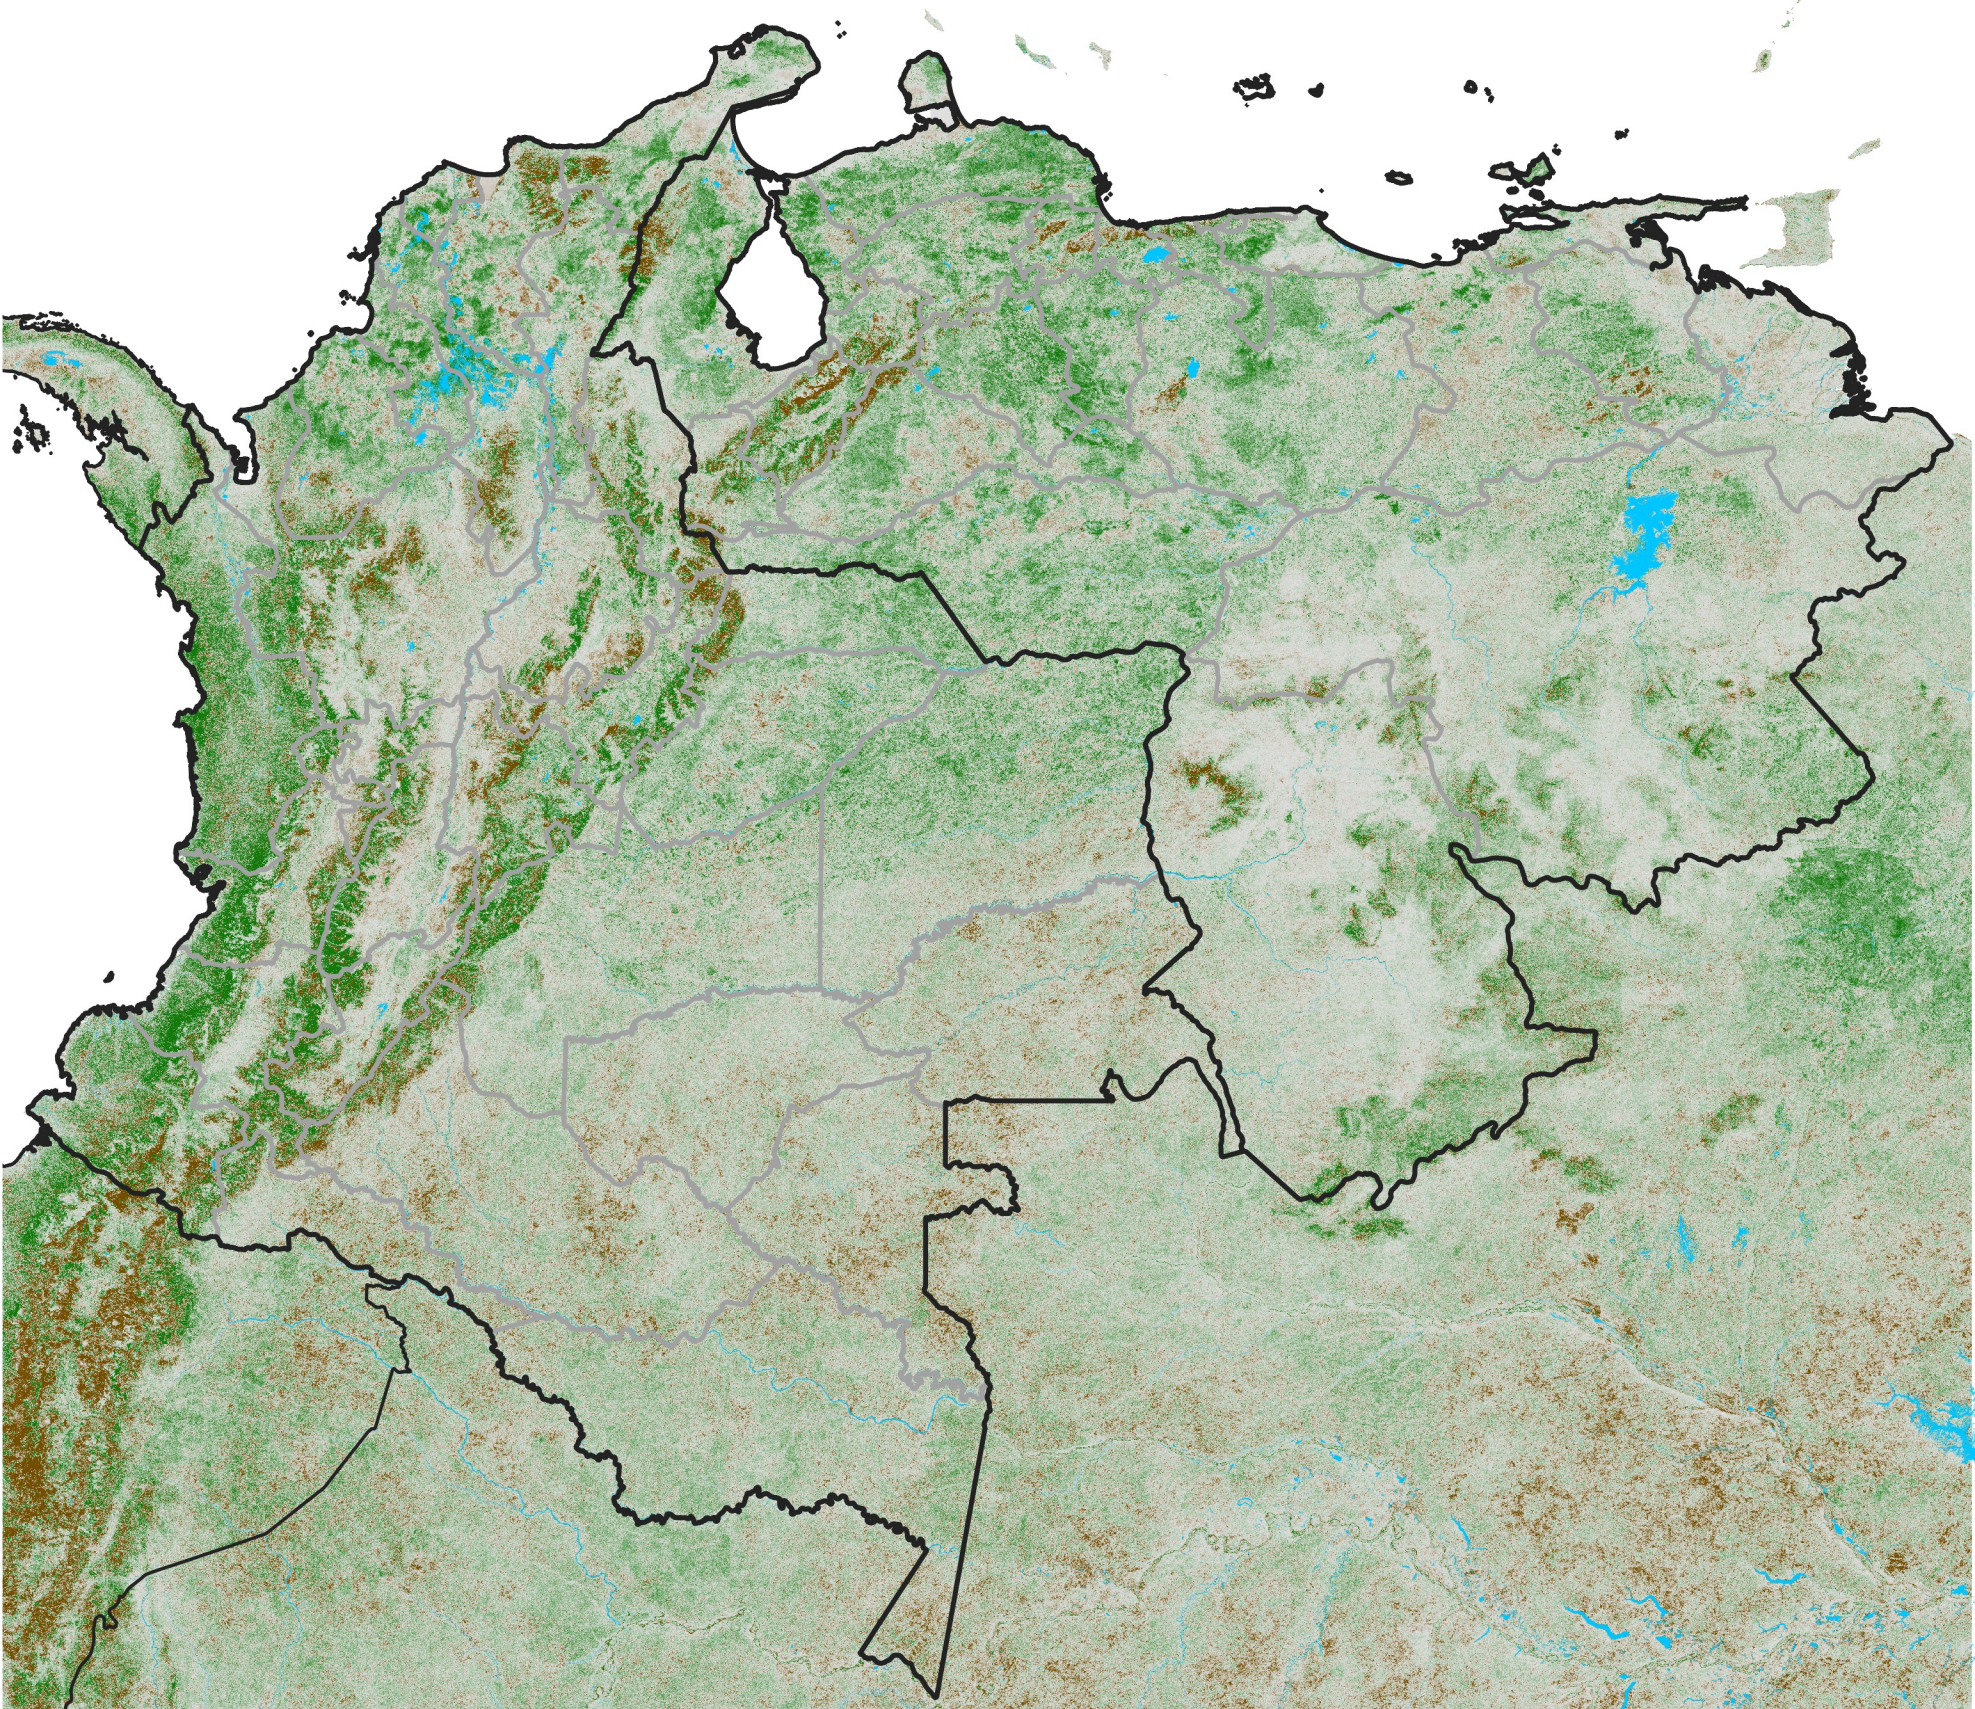

Colombia Venezuela NDVI Anomaly

2017 minus mean (2003 - 2022)

Period 10 / April 01 - 10, 2017

NDVI Anomaly

< -0.3 -0.2 -0.1 -0.05 0.05 0.1 0.2 > 0.3

Negative

No Difference

Positive