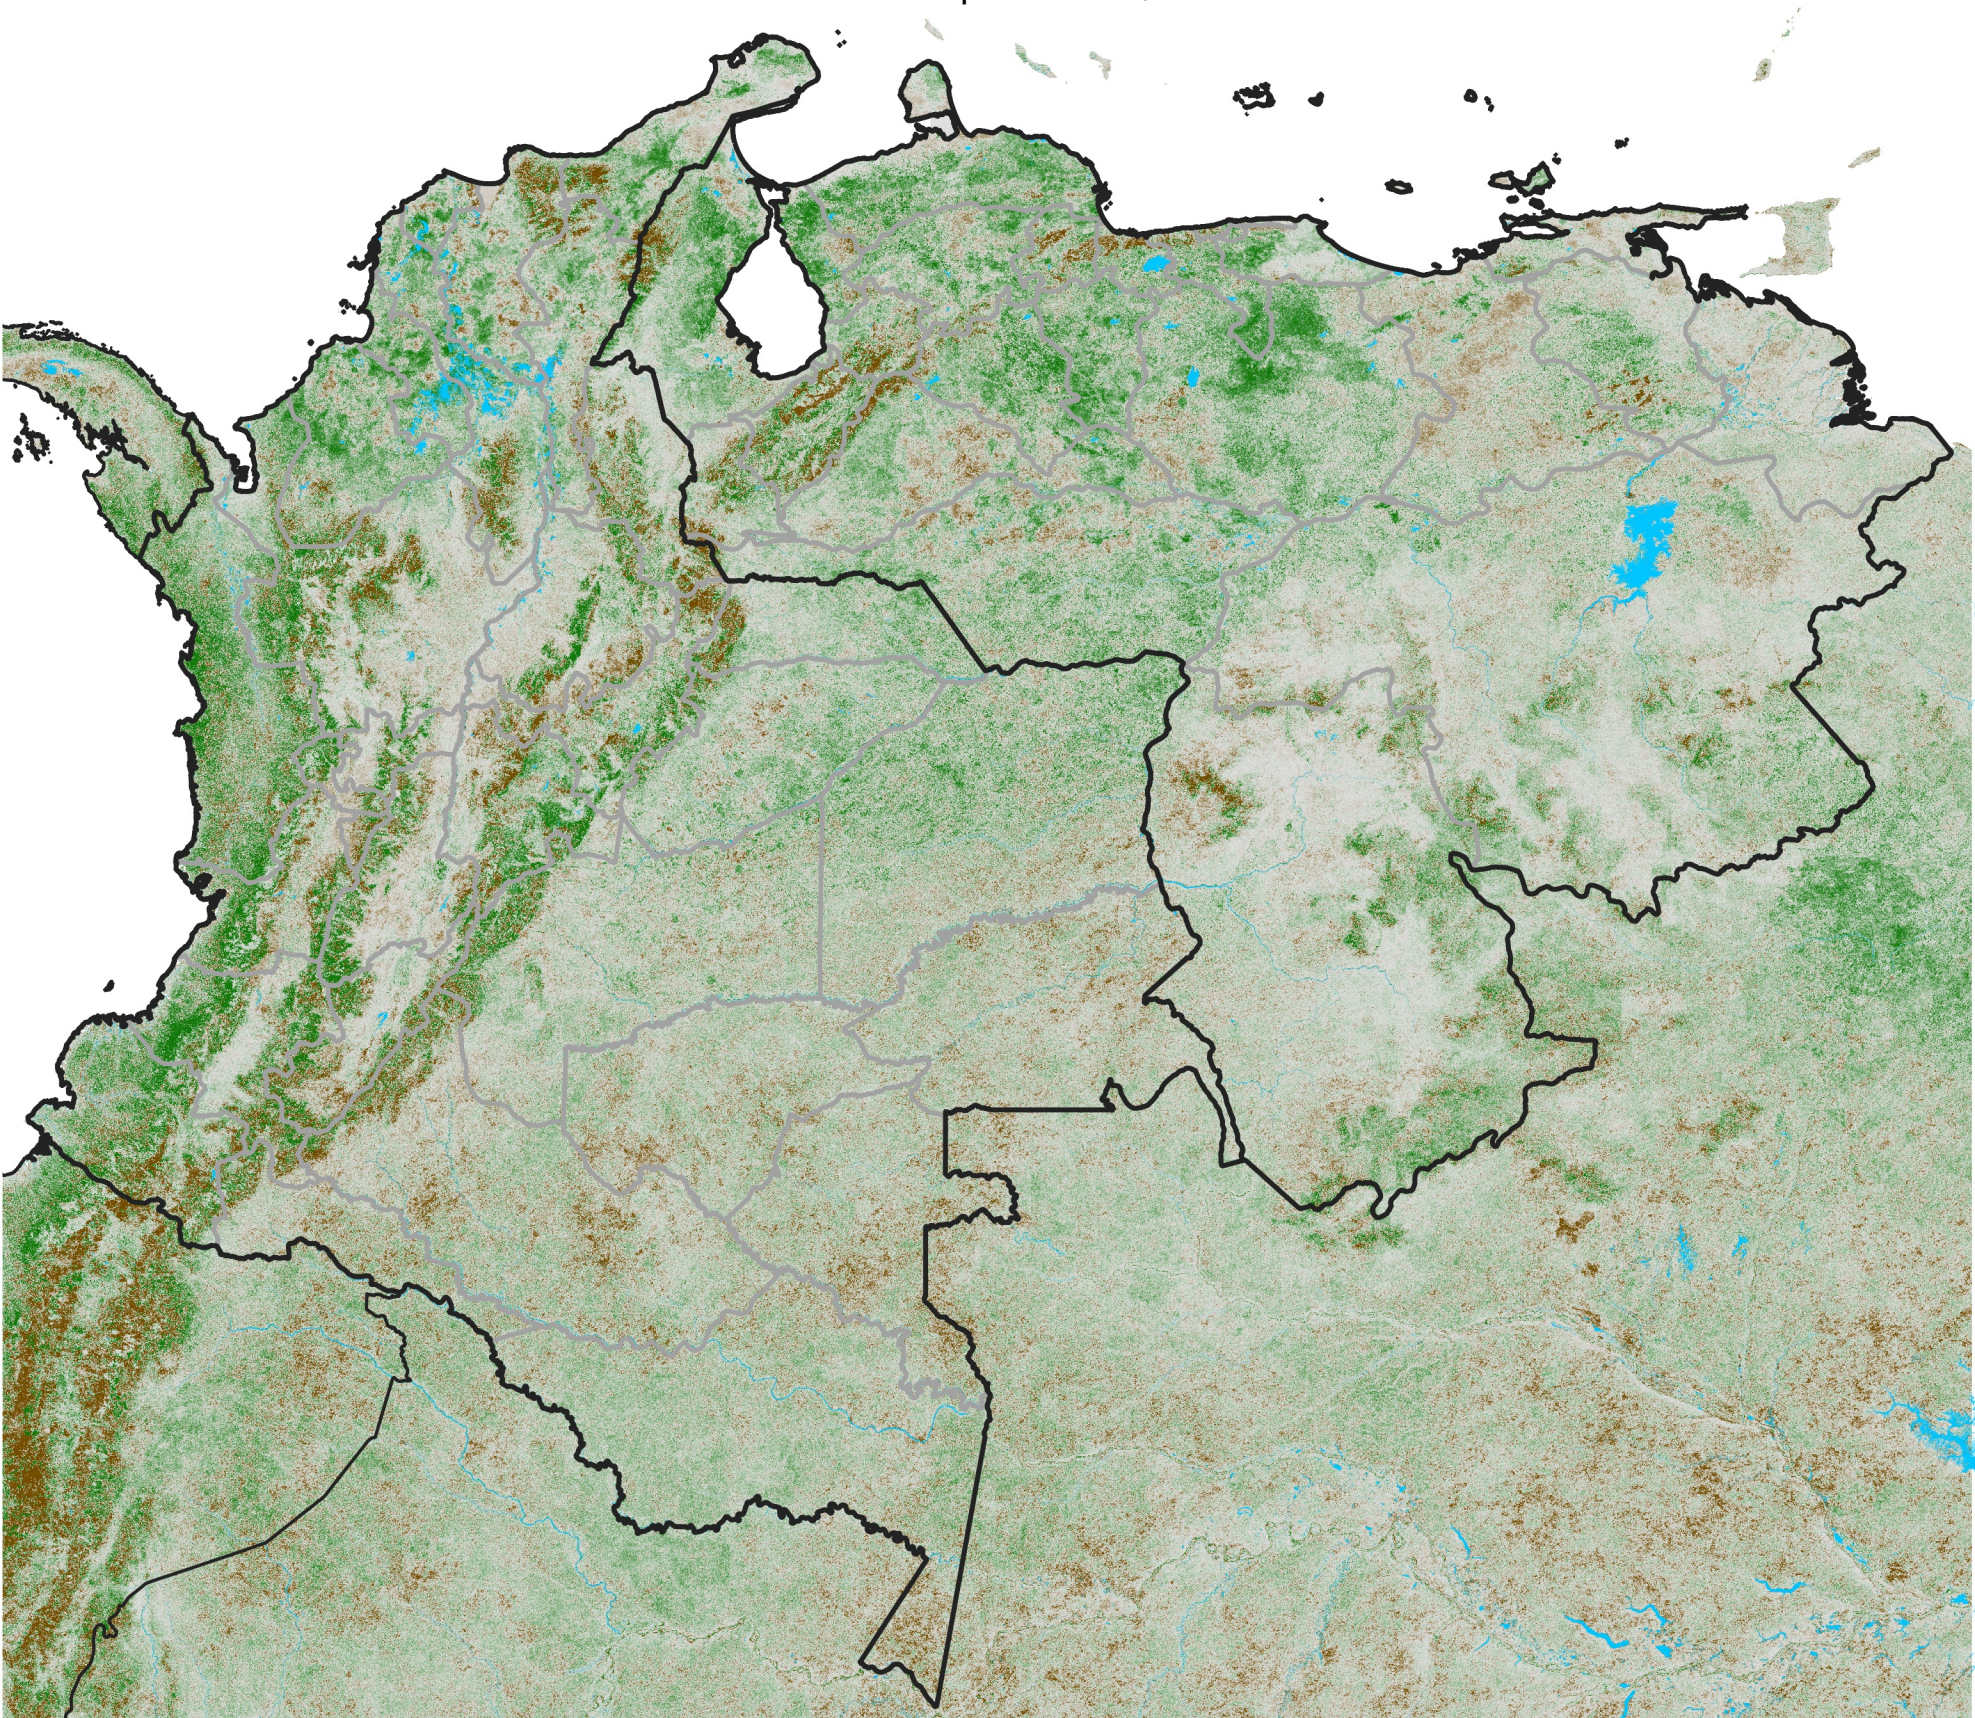

Colombia Venezuela NDVI Anomaly

2017 minus mean (2003 - 2022)

Period 11 / April 11 - 20, 2017

NDVI Anomaly

< -0.3 -0.2 -0.1 -0.05 0.05 0.1 0.2 > 0.3

Negative

No Difference

Positive