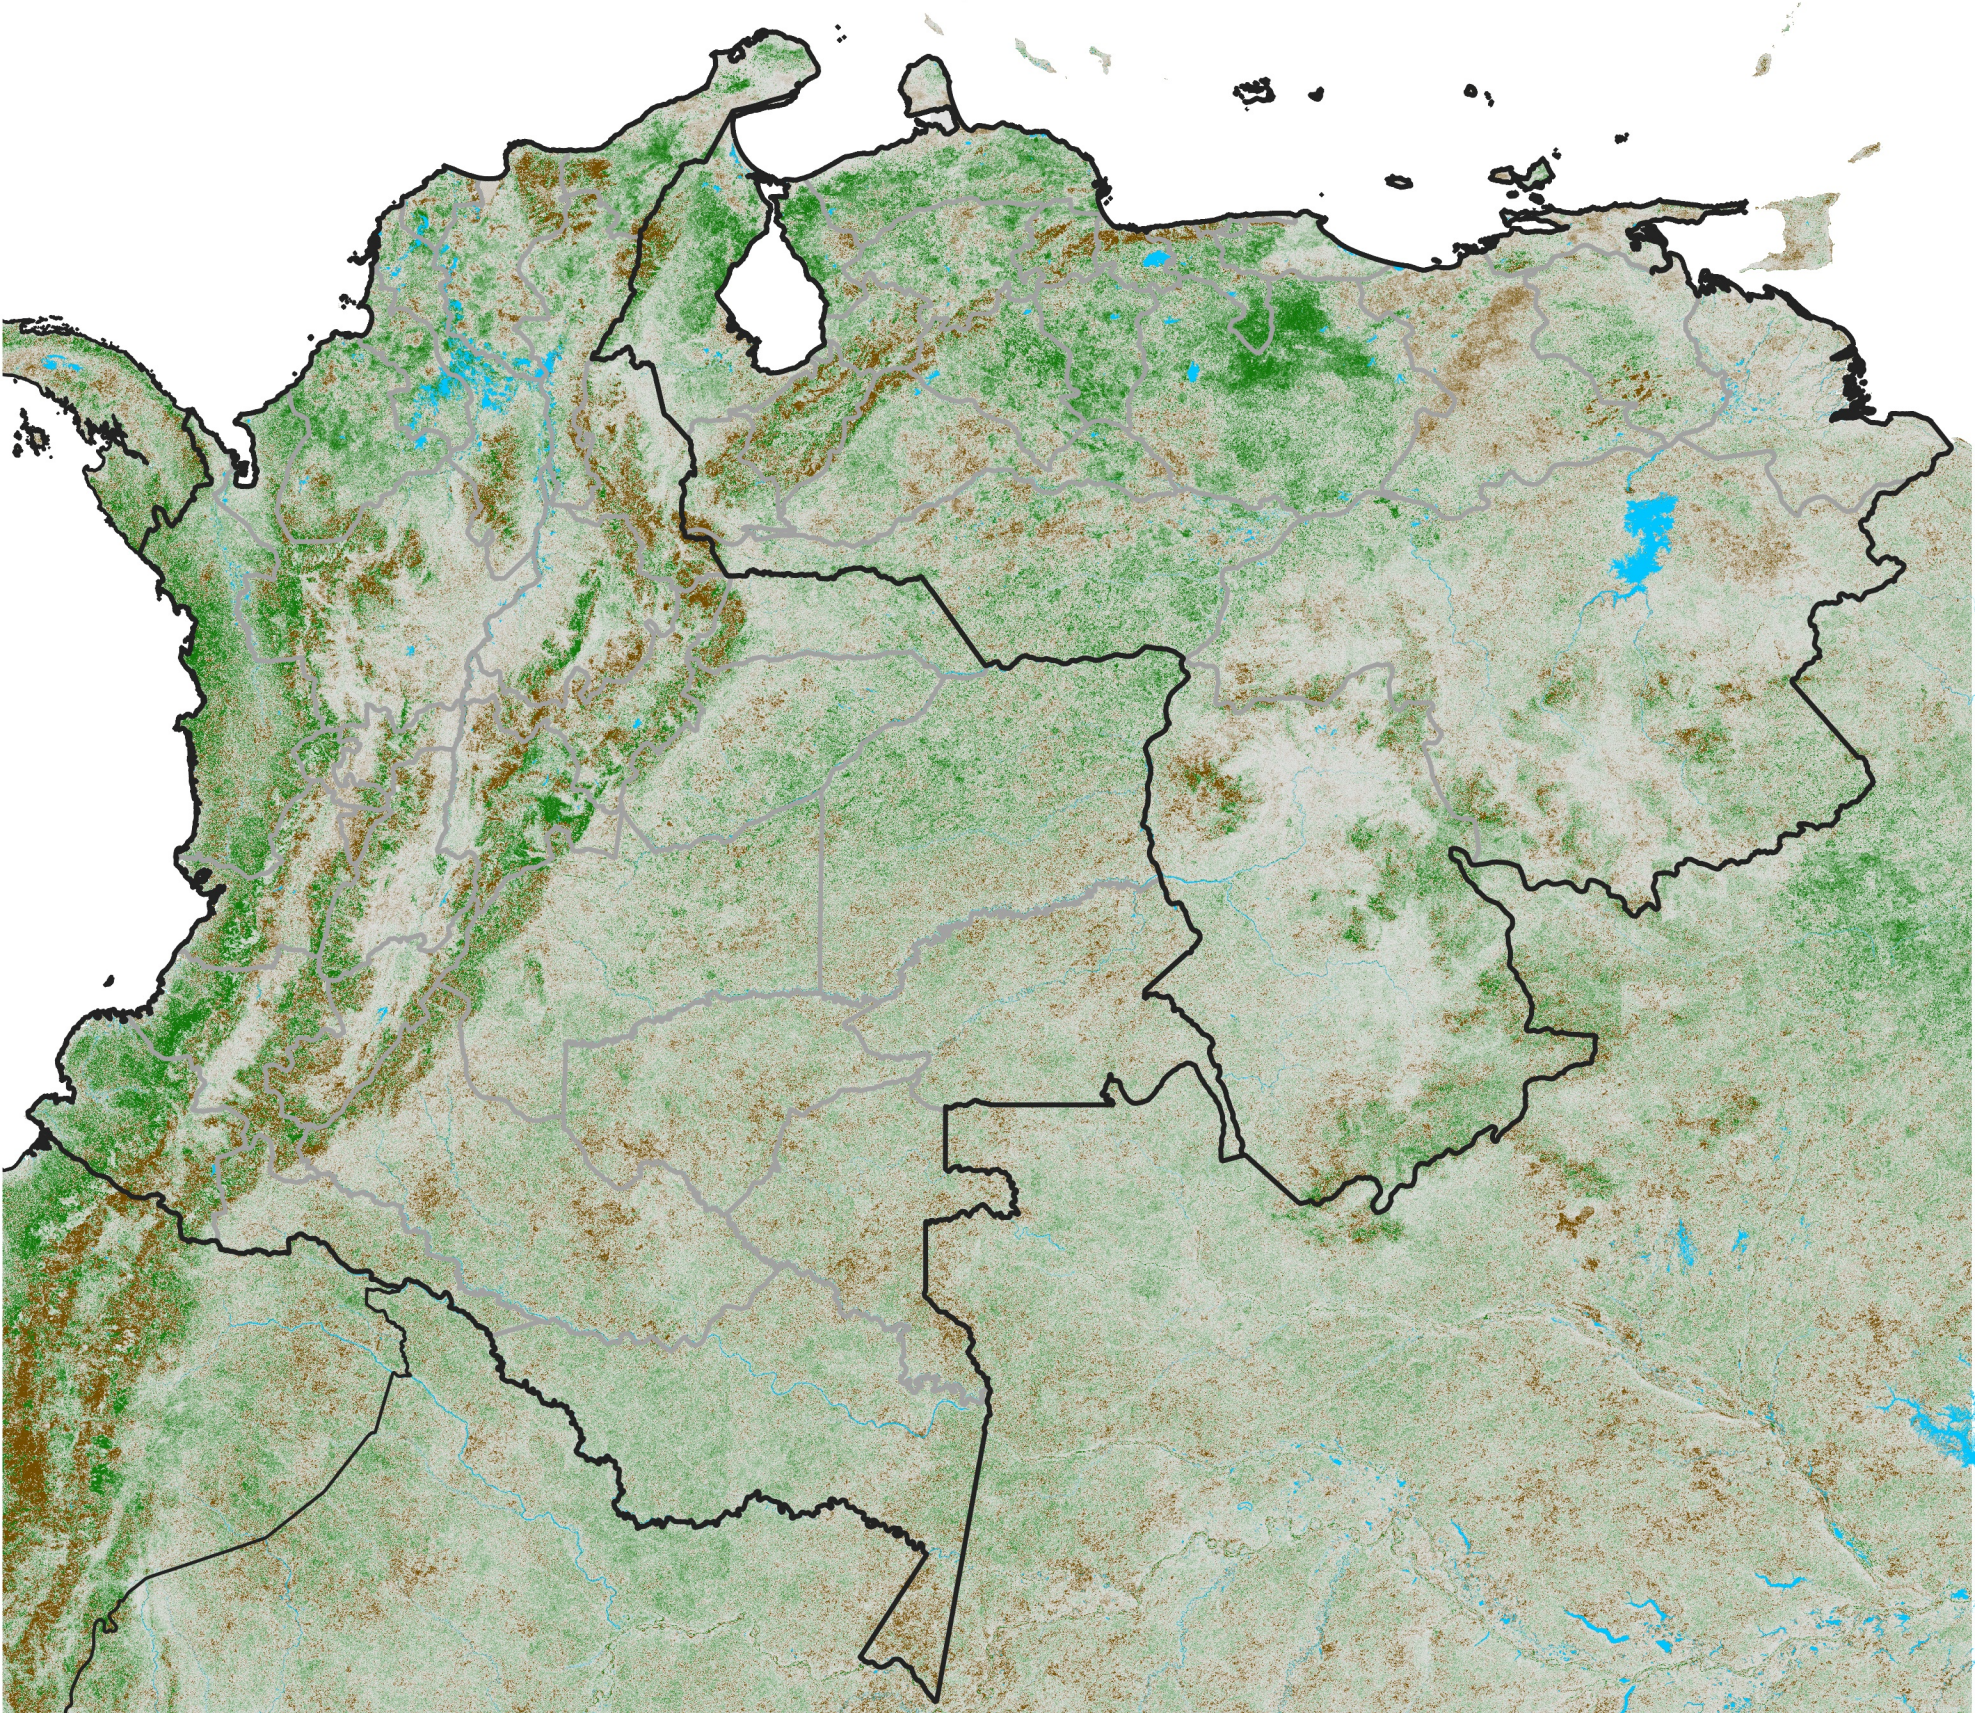

# Colombia Venezuela NDVI Anomaly

2017 minus mean (2003 - 2022)

Period 12 / April 21 - 30, 2017

## NDVI Anomaly

< -0.3   -0.2   -0.1   -0.05   0.05   0.1   0.2   > 0.3

Negative

No Difference

Positive