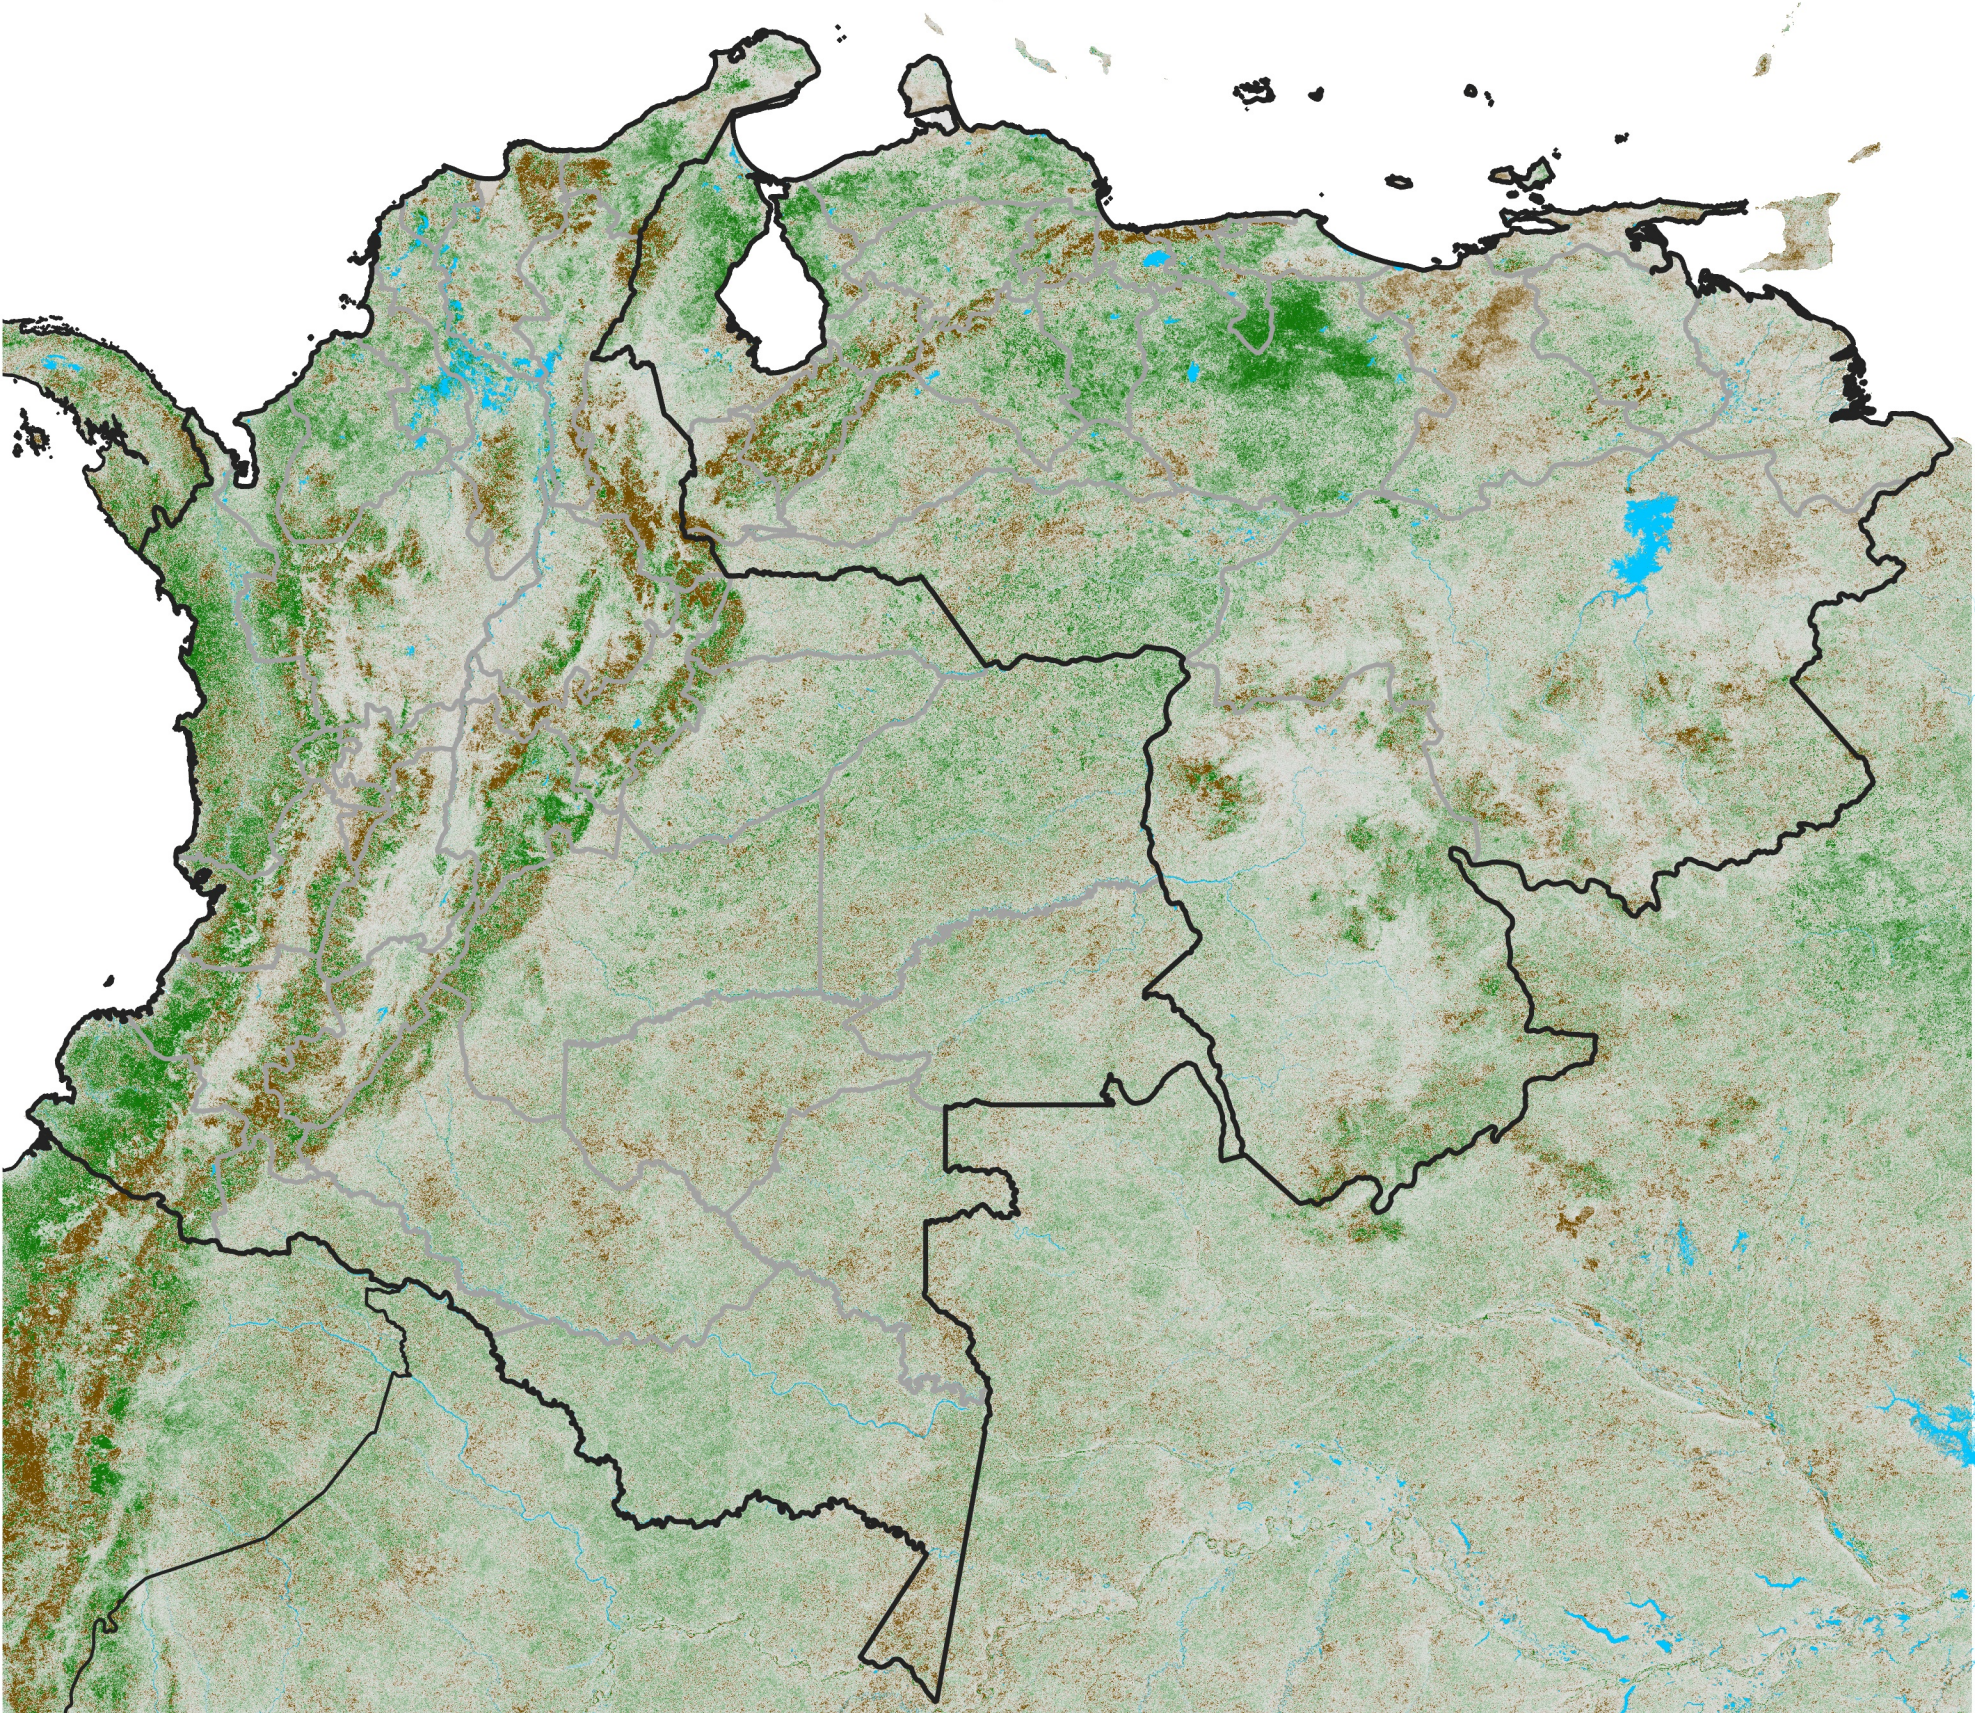

# Colombia Venezuela NDVI Anomaly

2017 minus mean (2003 - 2022)

Period 13 / May 01 - 10, 2017

## NDVI Anomaly

< -0.3   -0.2   -0.1   -0.05   0.05   0.1   0.2   > 0.3

Negative

No Difference

Positive