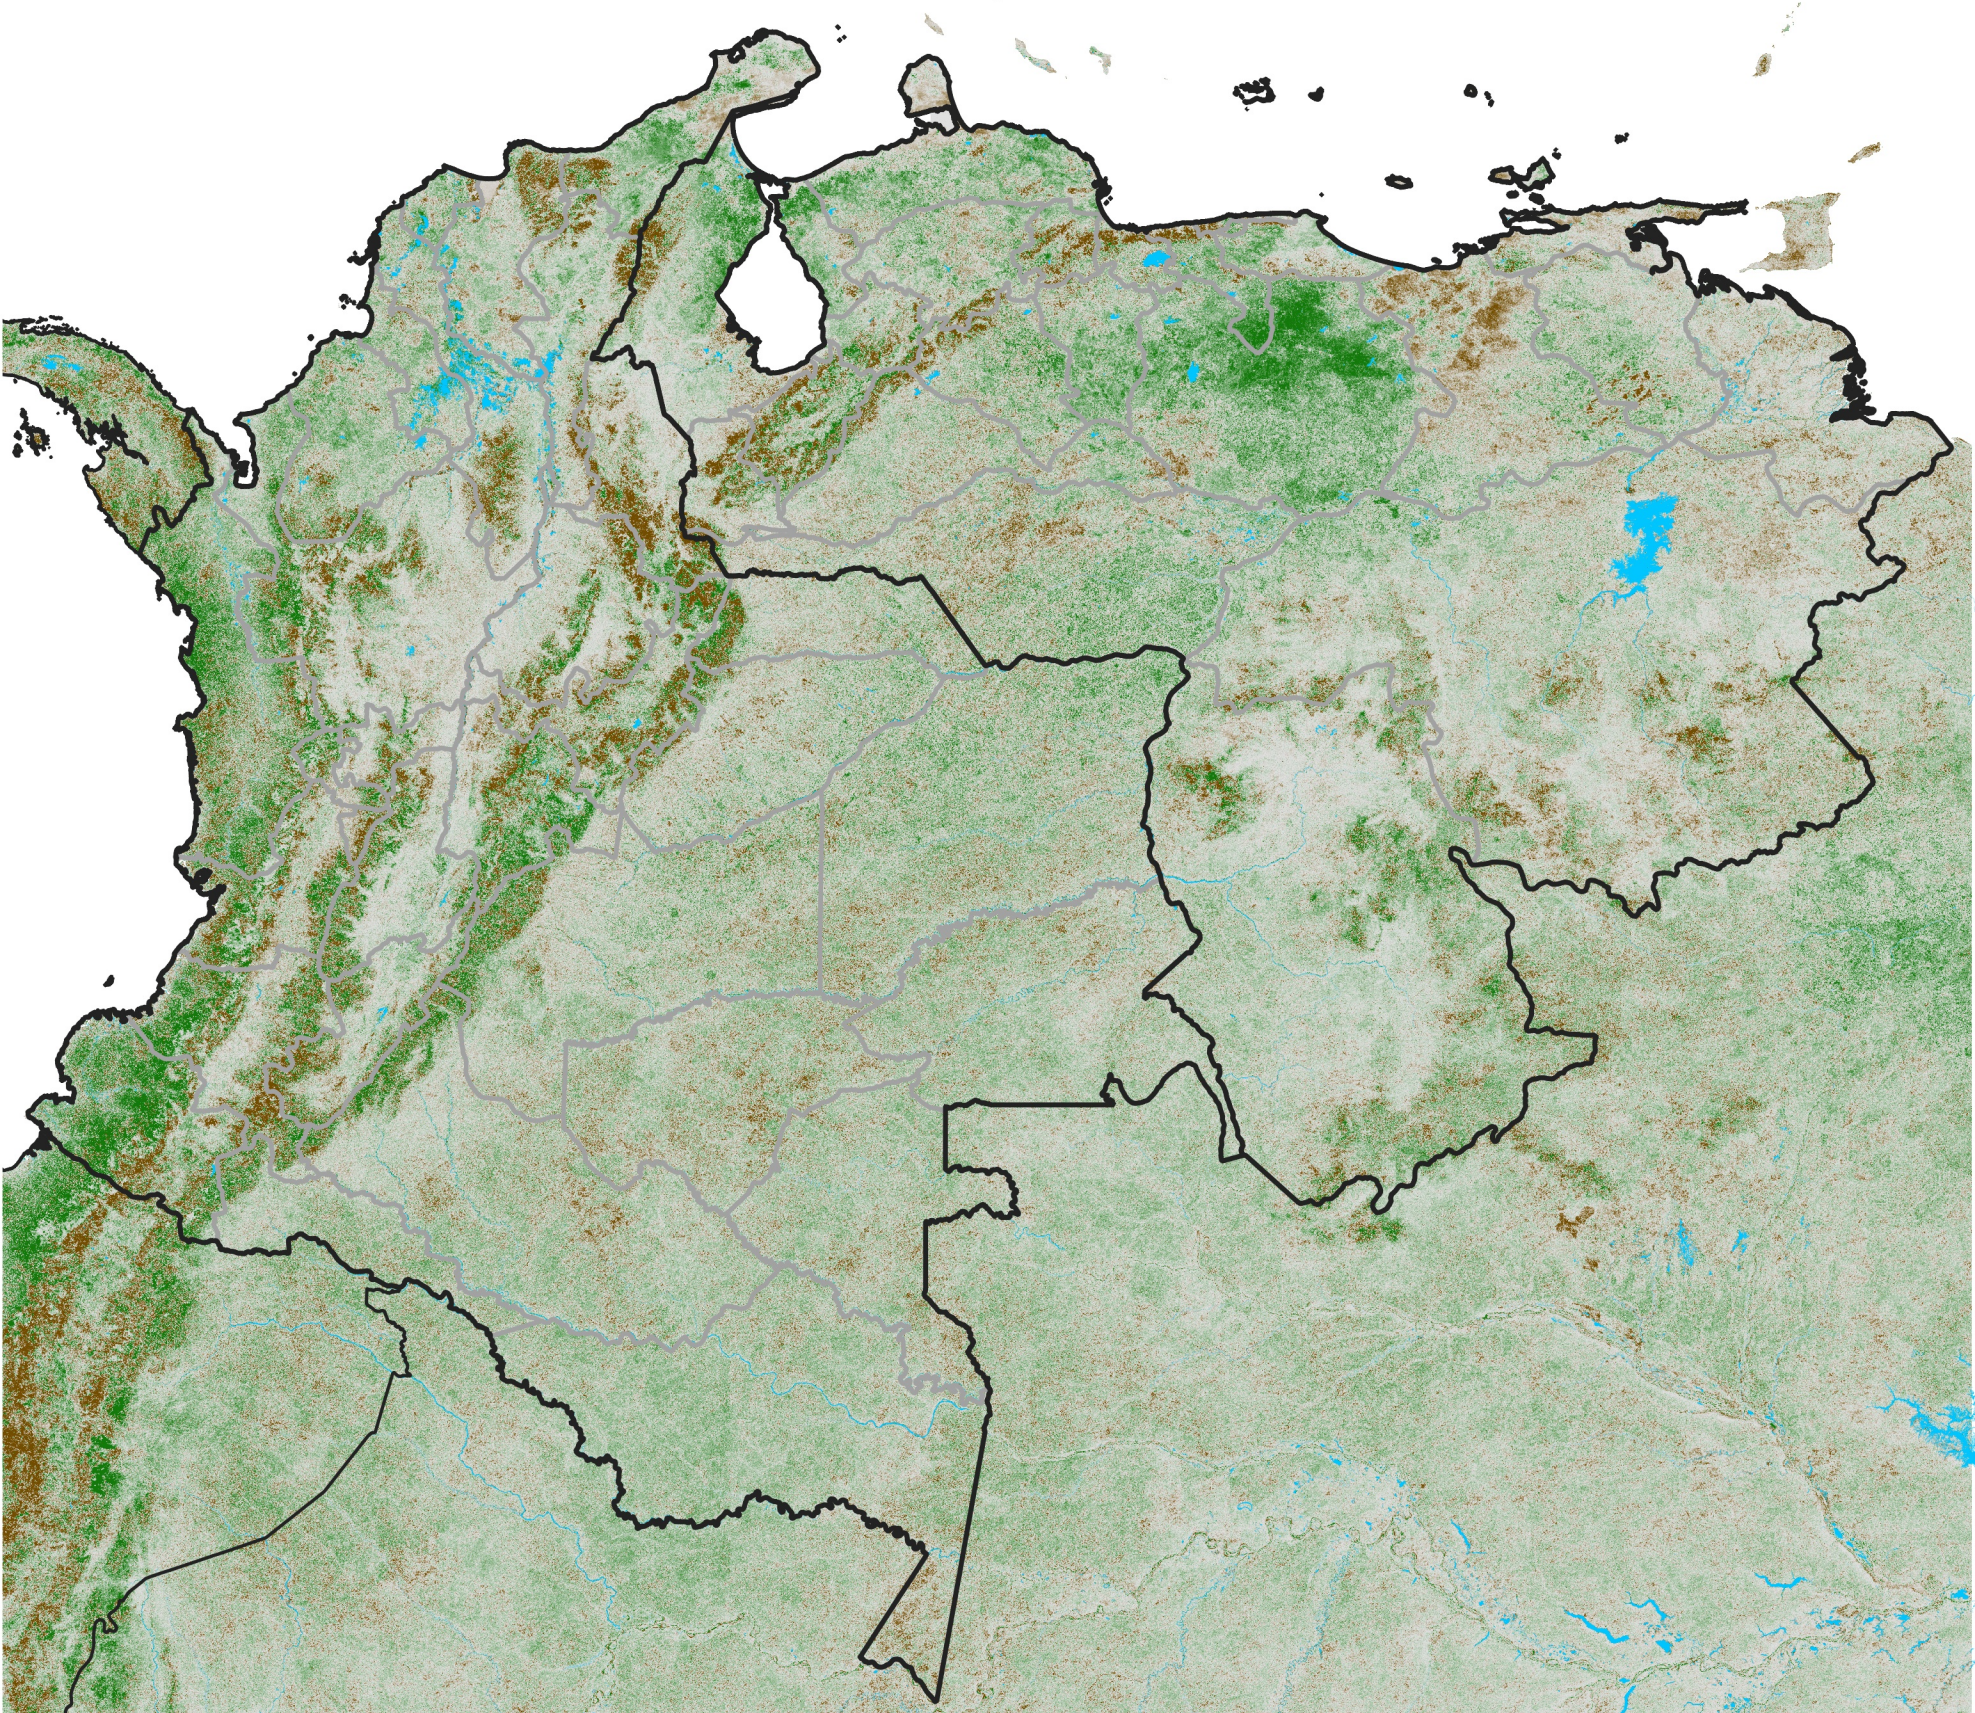

# Colombia Venezuela NDVI Anomaly

2017 minus mean (2003 - 2022)

Period 14 / May 11 - 20, 2017

## NDVI Anomaly

< -0.3   -0.2   -0.1   -0.05   0.05   0.1   0.2   > 0.3

Negative

No Difference

Positive