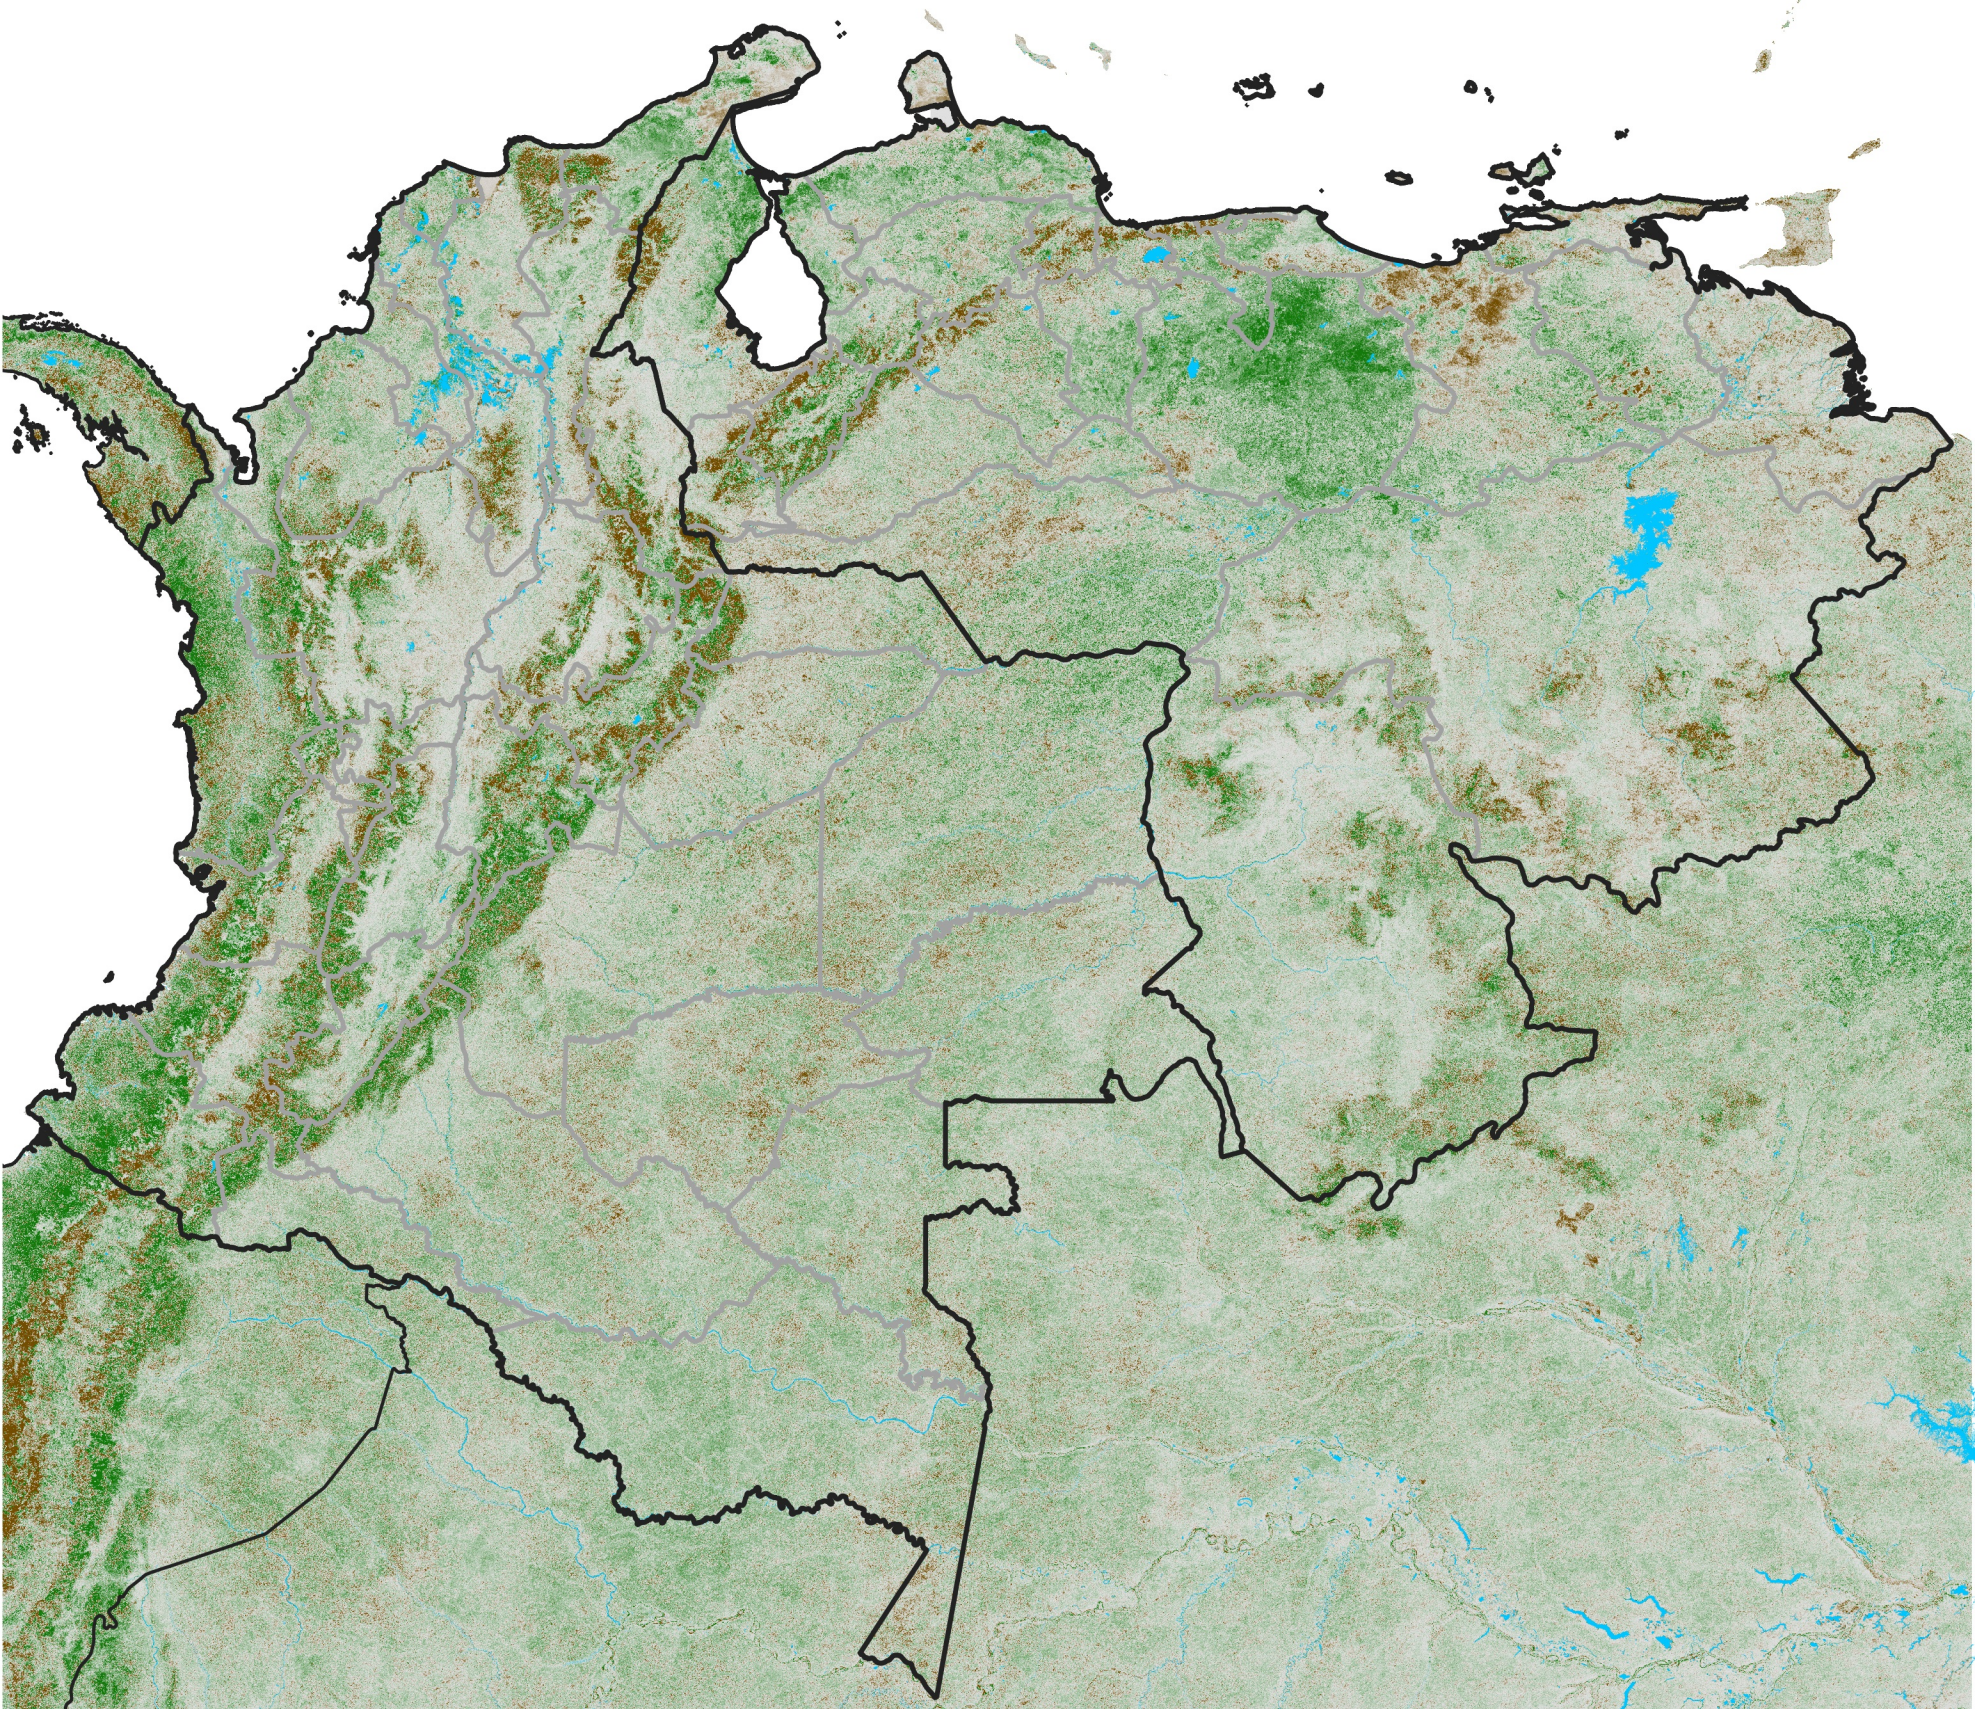

# Colombia Venezuela NDVI Anomaly

2017 minus mean (2003 - 2022)

Period 15 / May 21 - 31, 2017

## NDVI Anomaly

< -0.3   -0.2   -0.1   -0.05   0.05   0.1   0.2   > 0.3

Negative

No Difference

Positive