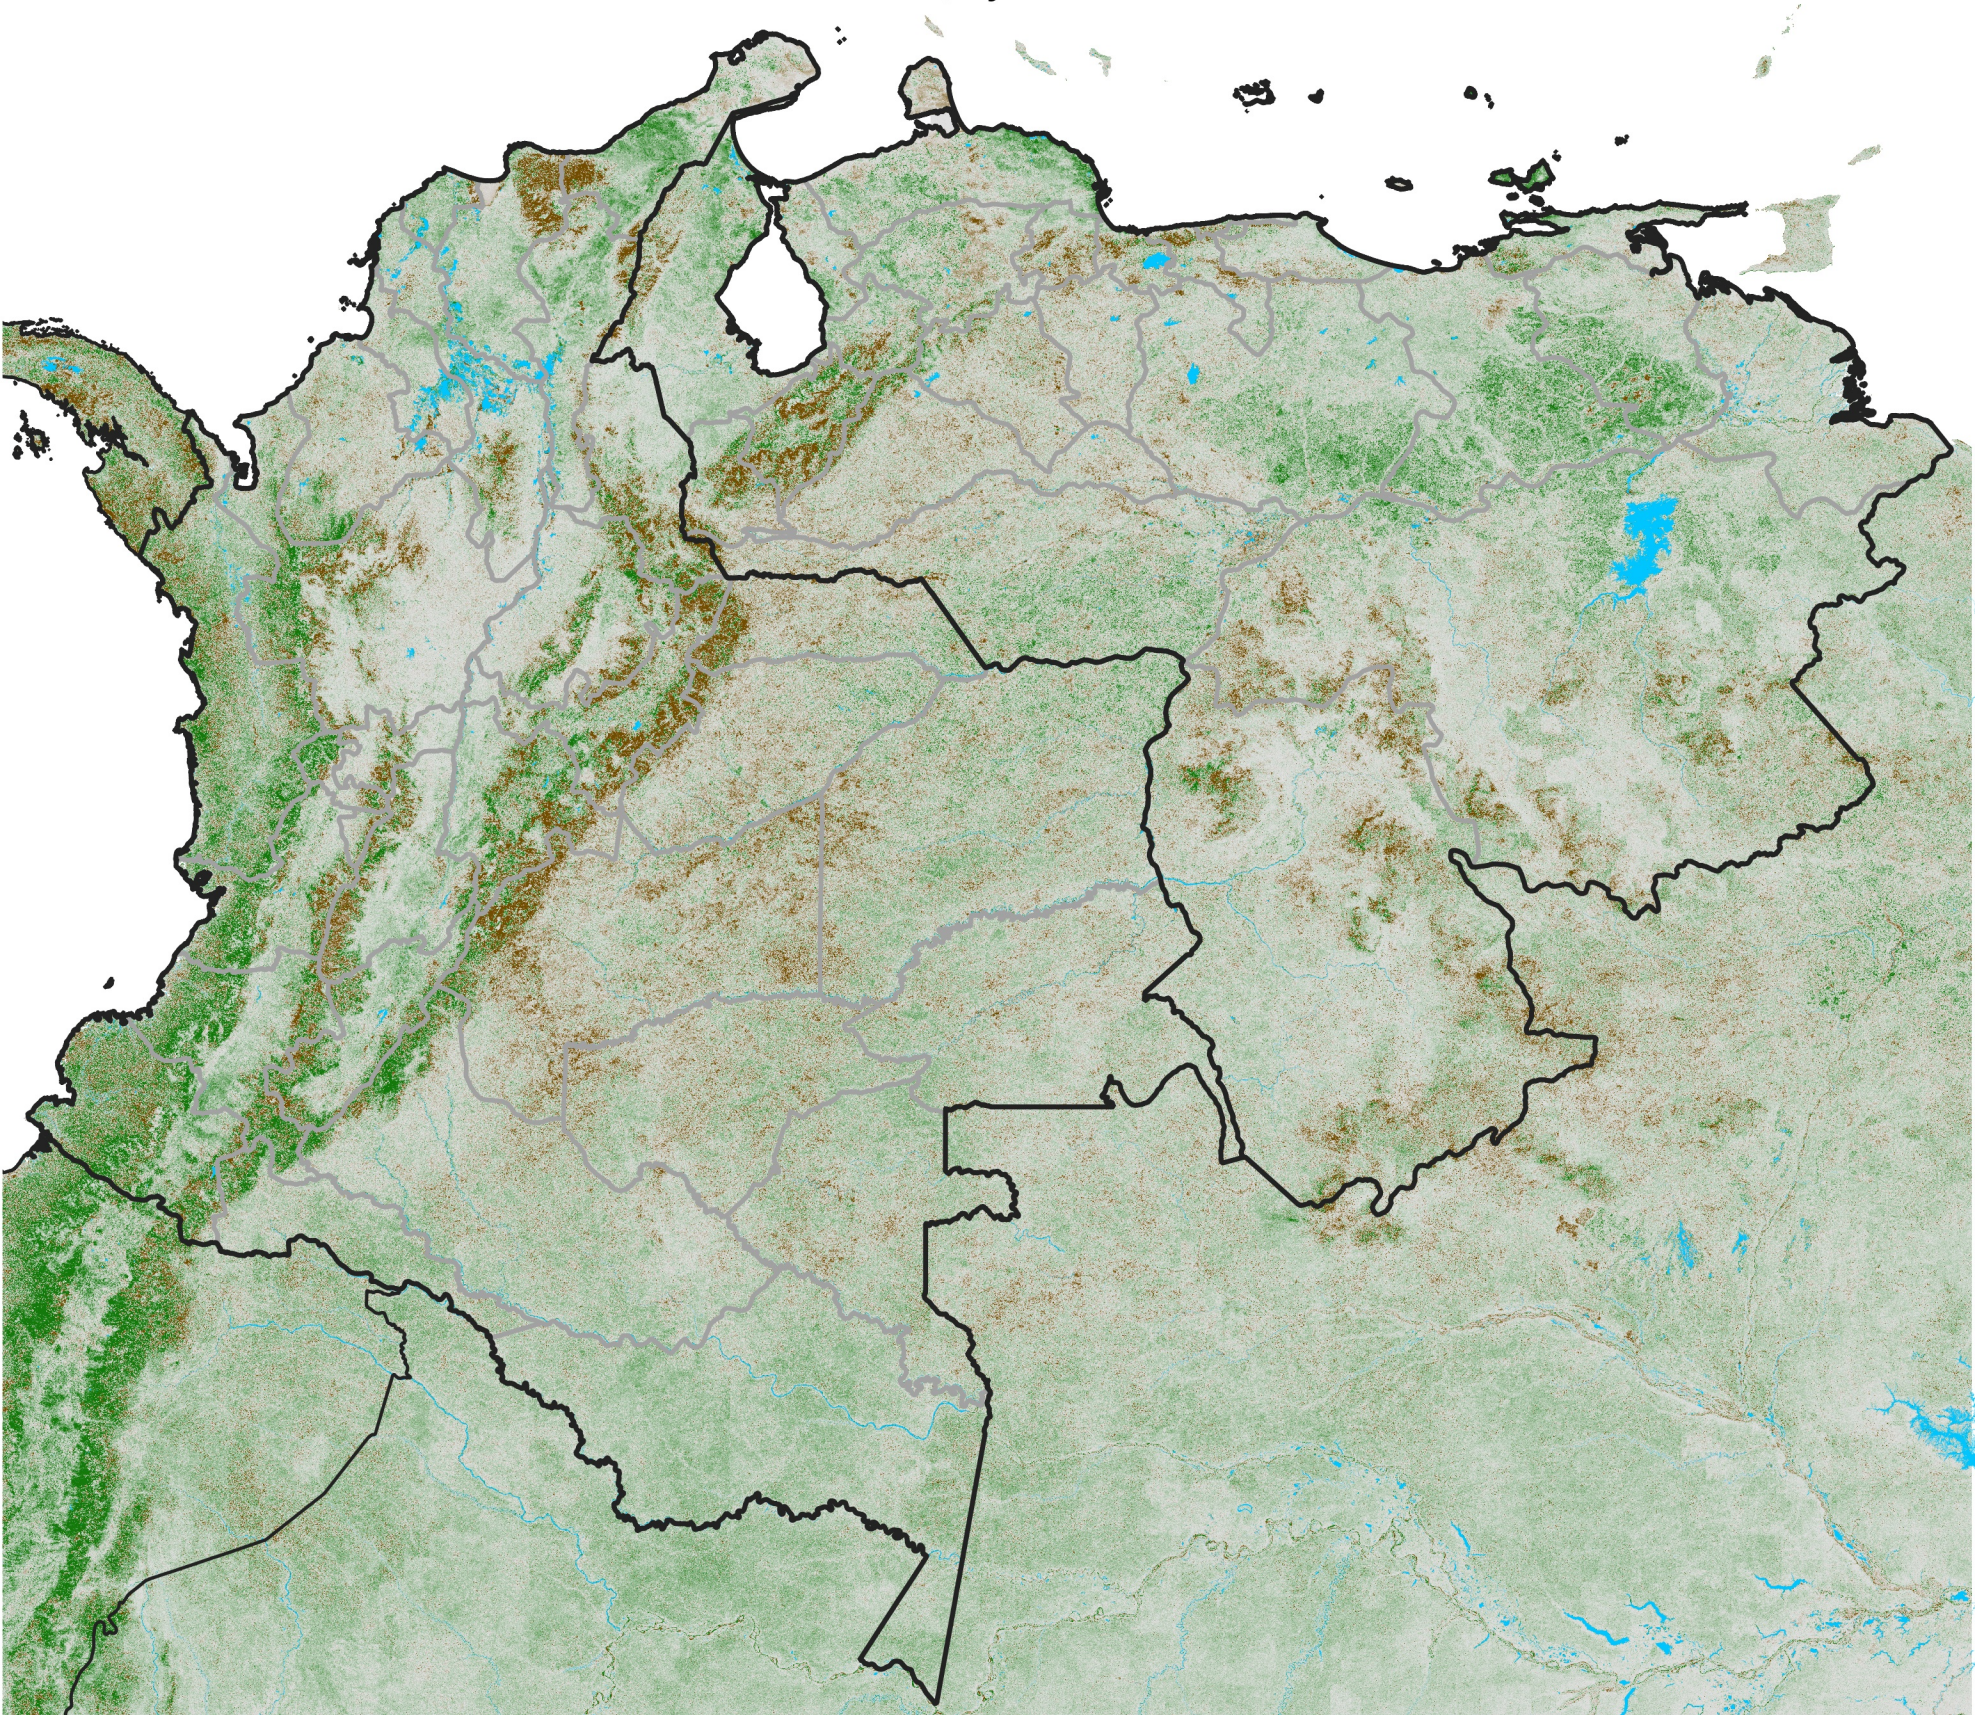

# Colombia Venezuela NDVI Anomaly

2017 minus mean (2003 - 2022)

Period 20 / July 11 - 20, 2017

## NDVI Anomaly

< -0.3   -0.2   -0.1   -0.05   0.05   0.1   0.2   > 0.3

Negative

No Difference

Positive